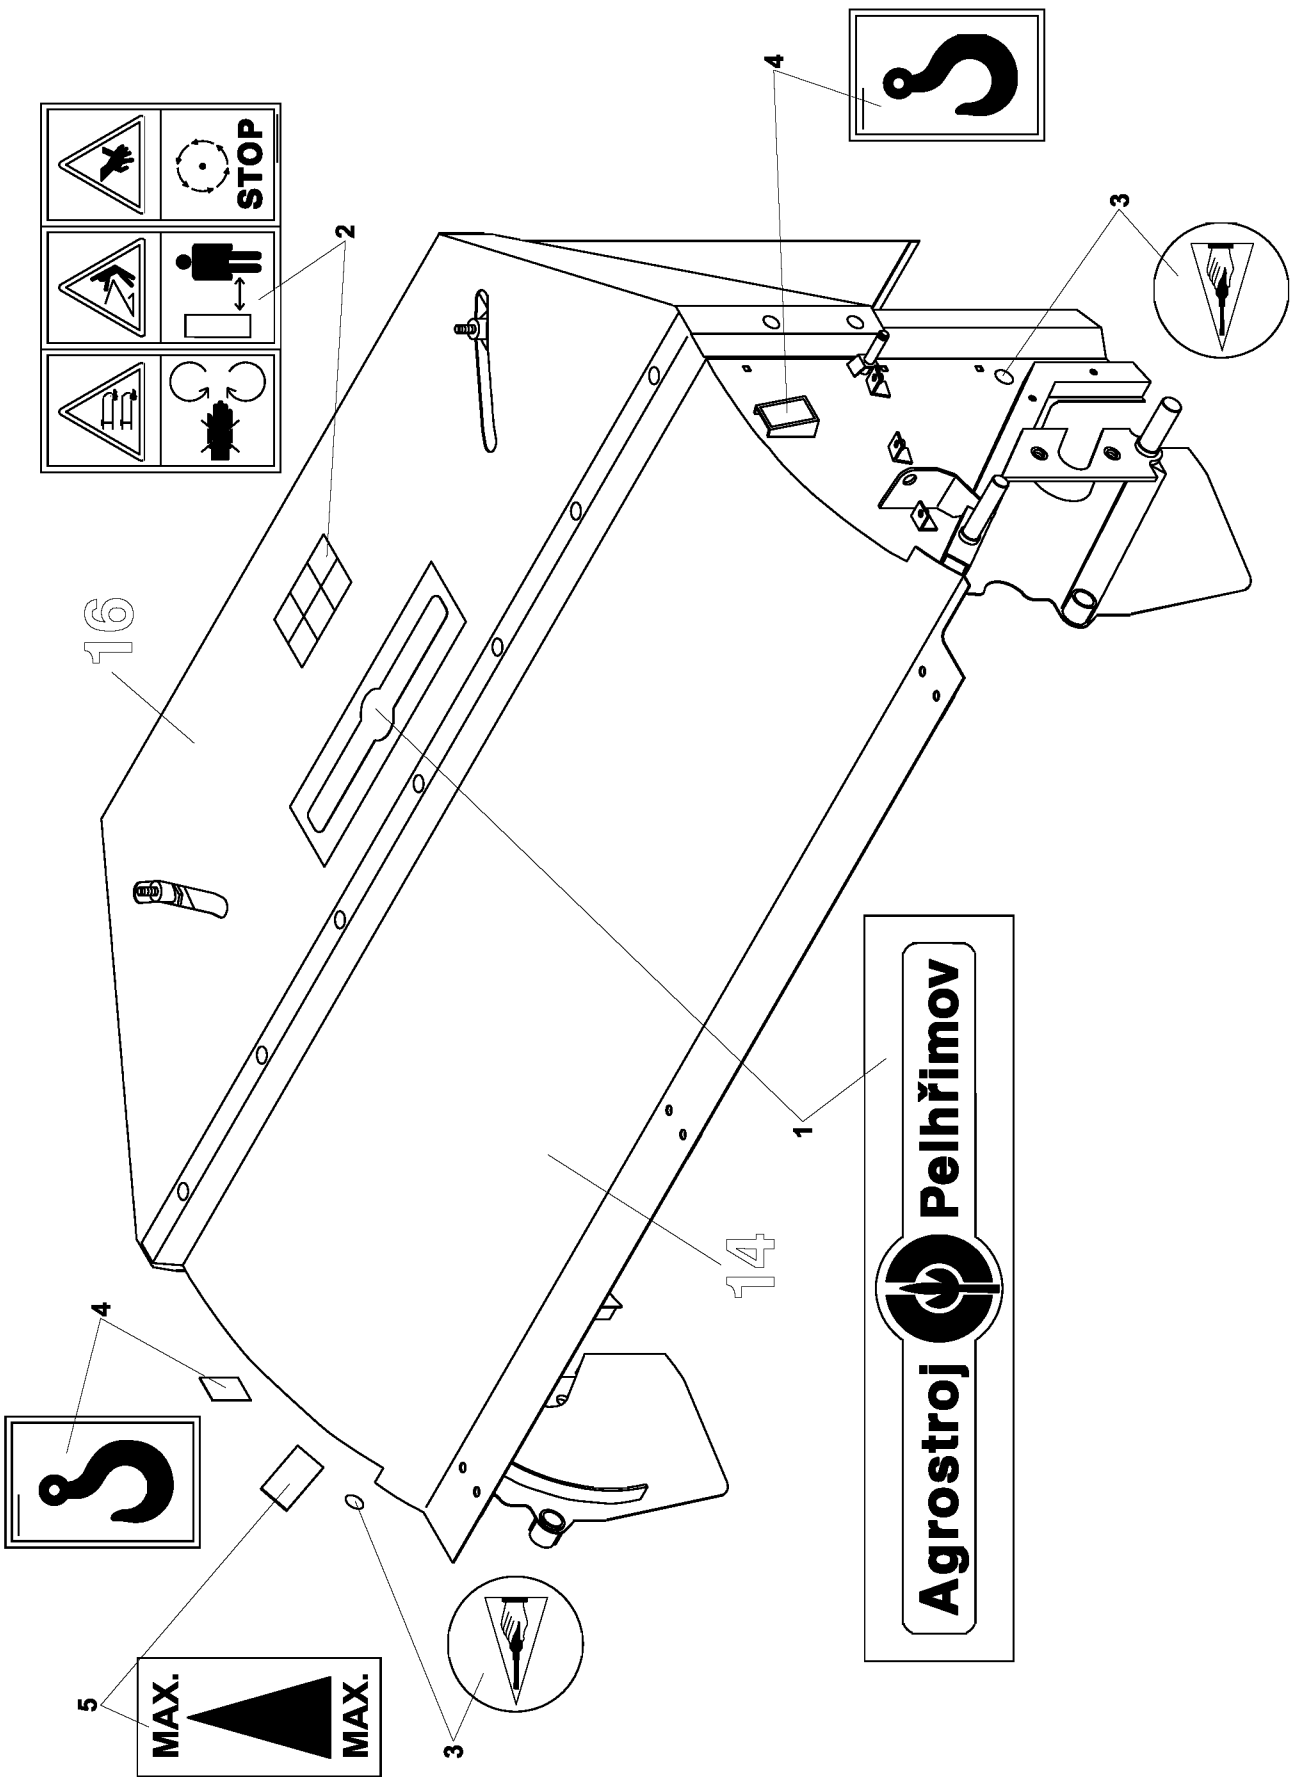

EXACT-245D,C245

Rotační žací stroj
Rotary mower
Rotationsmähmaschine
Faucheuse rotative

Katalog dílů
Catalog of parts
Katalog der Teile
Catalogue des pièces

1-2006

0396209
AGROSTROJ Pelhřimov, a.s.
U nádraží 1967
393 12 Pelhřimov

CLICK HERE TO **DOWNLOAD** THE COMPLETE MANUAL

1B

3

11

17

CLICK HERE TO **DOWNLOAD** THE COMPLETE MANUAL

- Thank you very much for reading the preview of the manual.
- You can download the complete manual from: www.heydownloads.com by clicking the link below