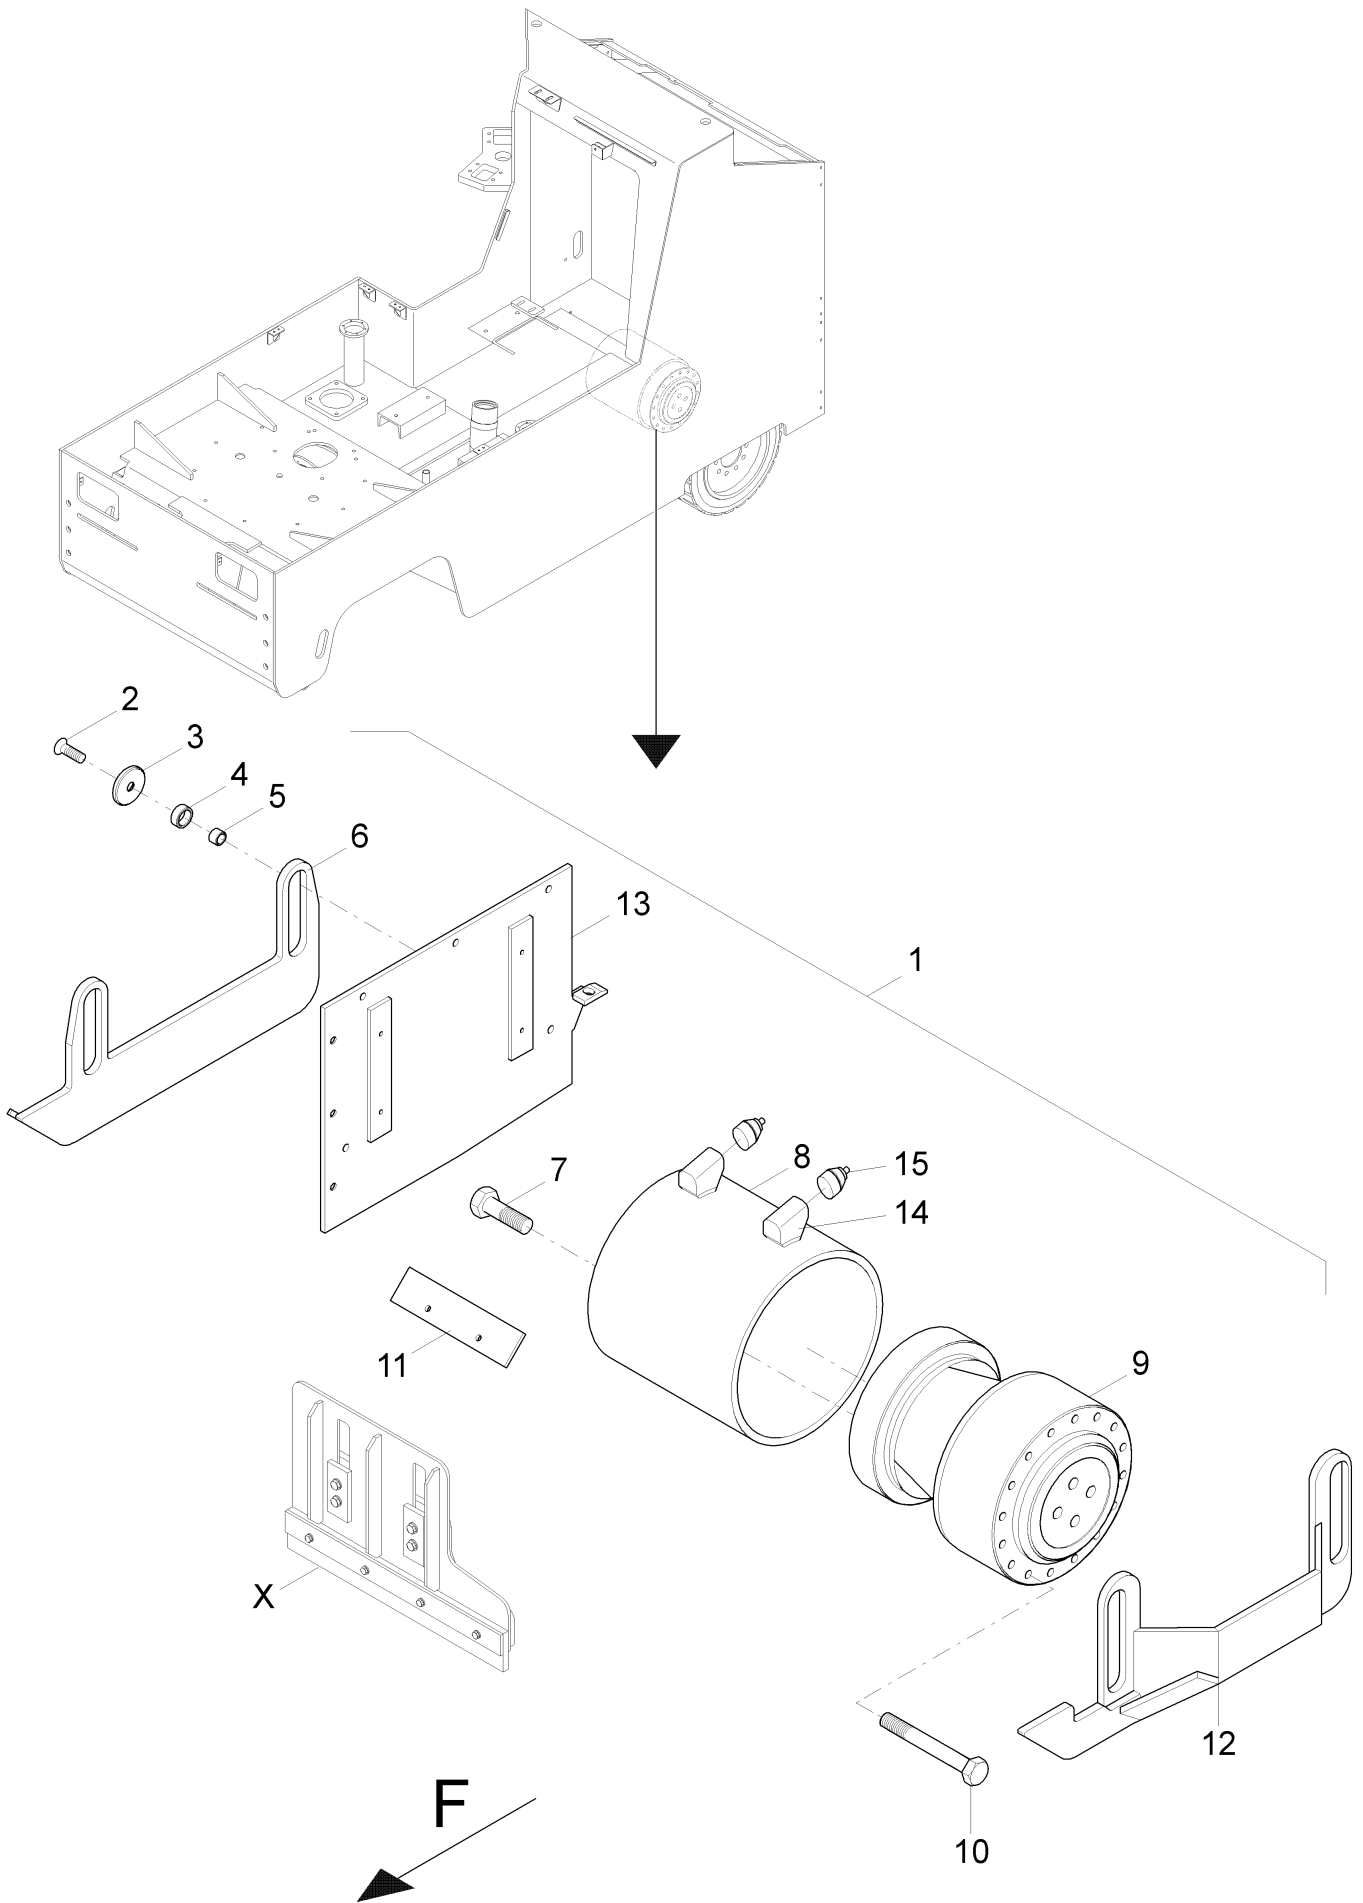

CLICK HERE TO **DOWNLOAD** THE COMPLETE MANUAL

Pos. Item	Best.-Nr. Part No.	Anz. Qty.	Beschreibung Description	Bemerkung Note
1	966600180	1	Air filter	
2	* 964441207	1	Filter element	
3	* 964441208	1	Safety filter element	
4	966598106	1	Fuel filter	
5	966630413	1	Oil filter	
6	966695200	1	Thermostat	
7	966600160	1	Alternator	
8	966720001	1	Water pump	
9	966598107	1	V.belt	
10	966503071	1	Starter	
11	966711101	1	Valve cap sealing	
12	966630414	3	O-ring	
13	977041022	1	Oil pressure switch	
14	966501010	1	Engine stop	
15	964350859	1	Filter element	
16	964047055	1	Return/succion filter	
17	964152341	1	Filling filter	
18	964350860	1	Filter element	
	*) Available as single part			
Service parts				501-04100