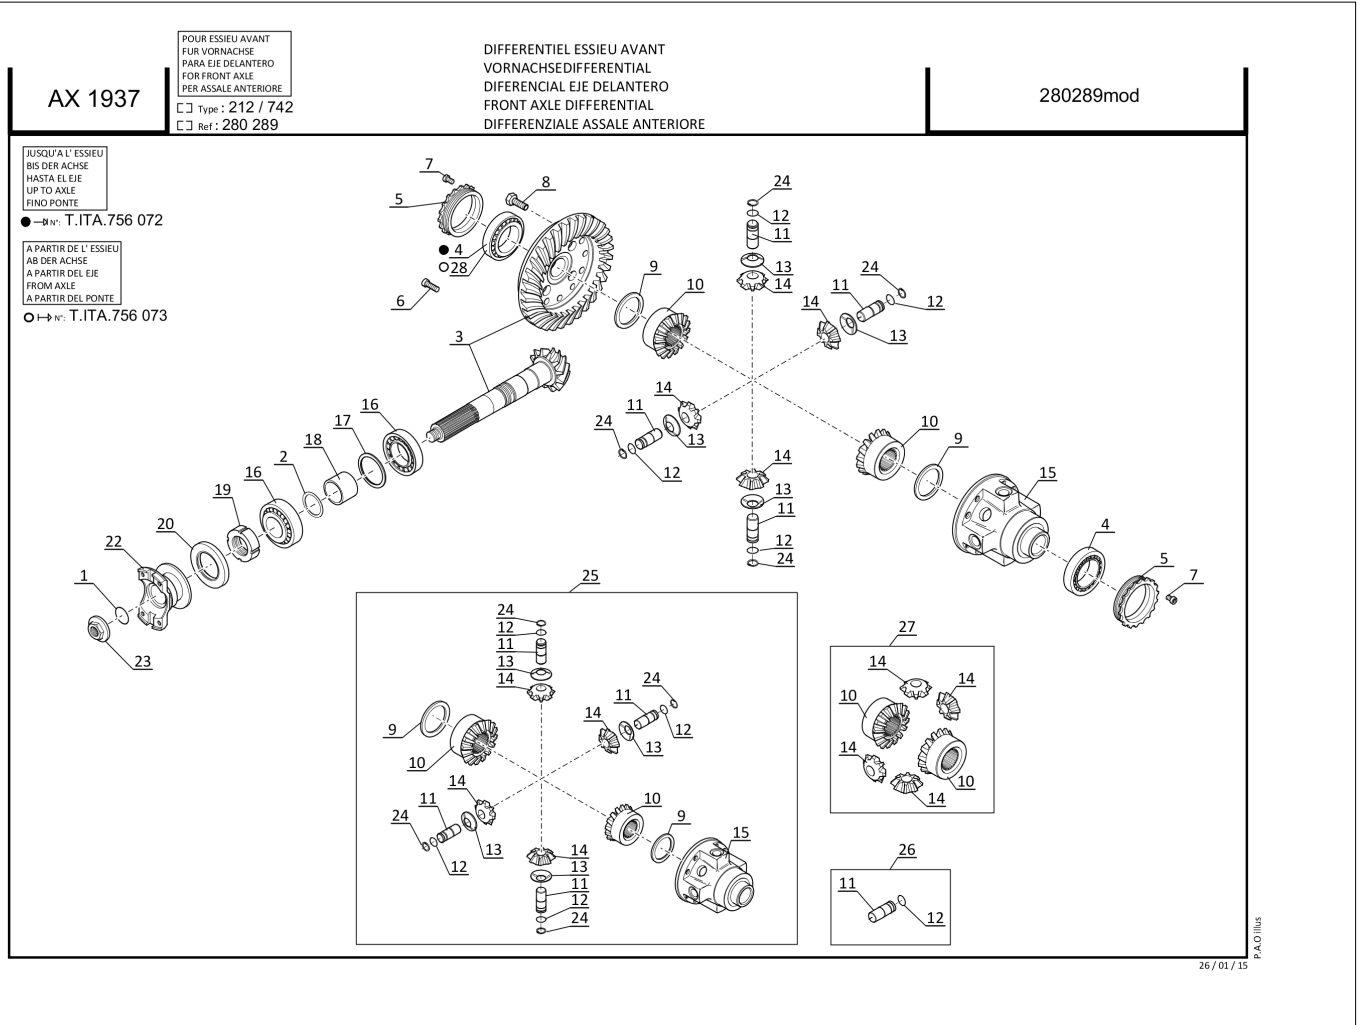

Позиция	№ детали	Название	К-во	SupersededPartNumber	Product Type
1	280289	Front axle	1		MT 1135 H A ST3B, MT 1335 H A ST3B
2	197378	Screw	4		MT 1135 H A ST3B, MT 1335 H A ST3B
3	196460	Washer	4		MT 1135 H A ST3B, MT 1335 H A ST3B
4	781678	nut	16	245767, 109480	MT 1135 H A ST3B, MT 1335 H A ST3B