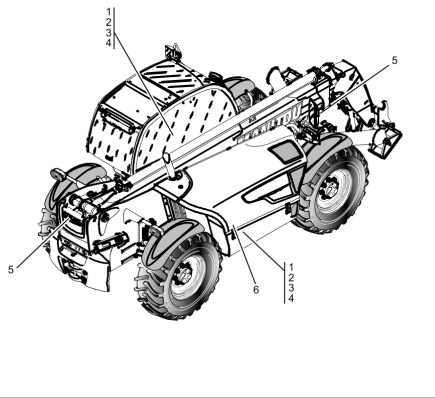

12 AA 743

ADHESIFS "Rouge"
KLEBSTOFF "Rot"
ADHESIVO "Rojo"
ADHESIVE "Red"
ADESIVO "Rosso"

MT 1135 ST3B
MT 1335 / 1335 H / 1335 HA ST3B

MT 1335 | 1

MT 1335 HA | 2

MT 1335 H | 3

MT 1135 | 4

MANITOU | 5
300 mm

MANITOU | 6
404 mm

Позиция	№ детали	Название	К-во	SupersededPartNumber	Product Type
8	259700	Shim	0		MT 835 ST3B, MT 1335 H ST3B, MT 1335 ST3B, MT 1135 ST3B, MT 1335 H A ST3B
9	18805	Screw	16		MT 835 ST3B, MT 1335 H ST3B, MT 1335 ST3B, MT 1135 ST3B, MT 1335 H A ST3B
10	26957	Screw	8		MT 835 ST3B, MT 1335 H ST3B, MT 1335 ST3B, MT 1135 ST3B, MT 1335 H A ST3B
12	58528	nut	24		MT 835 ST3B, MT 1335 H ST3B, MT 1335 ST3B, MT 1135 ST3B, MT 1335 H A ST3B
13	259699	Housing	1		MT 835 ST3B, MT 1335 H ST3B, MT 1335 ST3B, MT 1135 ST3B, MT 1335 H A ST3B
14	33618	Screw	4		MT 835 ST3B, MT 1335 H ST3B, MT 1335 ST3B, MT 1135 ST3B, MT 1335 H A ST3B
15	61674	Washer	4		MT 835 ST3B, MT 1335 H ST3B, MT 1335 ST3B, MT 1135 ST3B, MT 1335 H A ST3B
16	259694	Centering pin	2		MT 835 ST3B, MT 1335 H ST3B, MT 1335 ST3B, MT 1135 ST3B, MT 1335 H A ST3B
17	29475	Screw	2		MT 835 ST3B, MT 1335 H ST3B, MT 1335 ST3B, MT 1135 ST3B, MT 1335 H A ST3B
18	42231	Washer	2		MT 835 ST3B, MT 1335 H ST3B, MT 1335 ST3B, MT 1135 ST3B, MT 1335 H A ST3B
19	241056	Flange	1		MT 835 ST3B, MT 1335 H ST3B, MT 1335 ST3B, MT 1135 ST3B, MT 1335 H A ST3B
20	7242	screw	1		MT 835 ST3B, MT 1335 H ST3B, MT 1335 ST3B, MT 1135 ST3B, MT 1335 H A ST3B
21	9142	Screw	1		MT 835 ST3B, MT 1335 H ST3B, MT 1335 ST3B, MT 1135 ST3B, MT 1335 H A ST3B
22	42325	Washer	24		MT 835 ST3B, MT 1335 H ST3B, MT 1335 ST3B, MT 1135 ST3B, MT 1335 H A ST3B
23	241320	Guide hose	1		MT 835 ST3B, MT 1335 H ST3B, MT 1335 ST3B, MT 1135 ST3B, MT 1335 H A ST3B
24	189857	Washer	1		MT 835 ST3B, MT 1335 H ST3B, MT 1335 ST3B, MT 1135 ST3B, MT 1335 H A ST3B
25	162229	Nut	1		MT 835 ST3B, MT 1335 H ST3B, MT 1335 ST3B, MT 1135 ST3B, MT 1335 H A ST3B
26	241213	Locking cylinder	1		MT 835 ST3B, MT 1335 H ST3B, MT 1335 ST3B, MT 1135 ST3B, MT 1335 H A ST3B
27	259666	Wedge	1		MT 835 ST3B, MT 1335 H ST3B, MT 1335 ST3B, MT 1135 ST3B, MT 1335 H A ST3B
28	241222	Fastening plate	1		MT 835 ST3B, MT 1335 H ST3B, MT 1335 ST3B, MT 1135 ST3B, MT 1335 H A ST3B
29	42232	RW 10 zinguée	2		MT 835 ST3B, MT 1335 H ST3B, MT 1335 ST3B, MT 1135 ST3B, MT 1335 H A ST3B