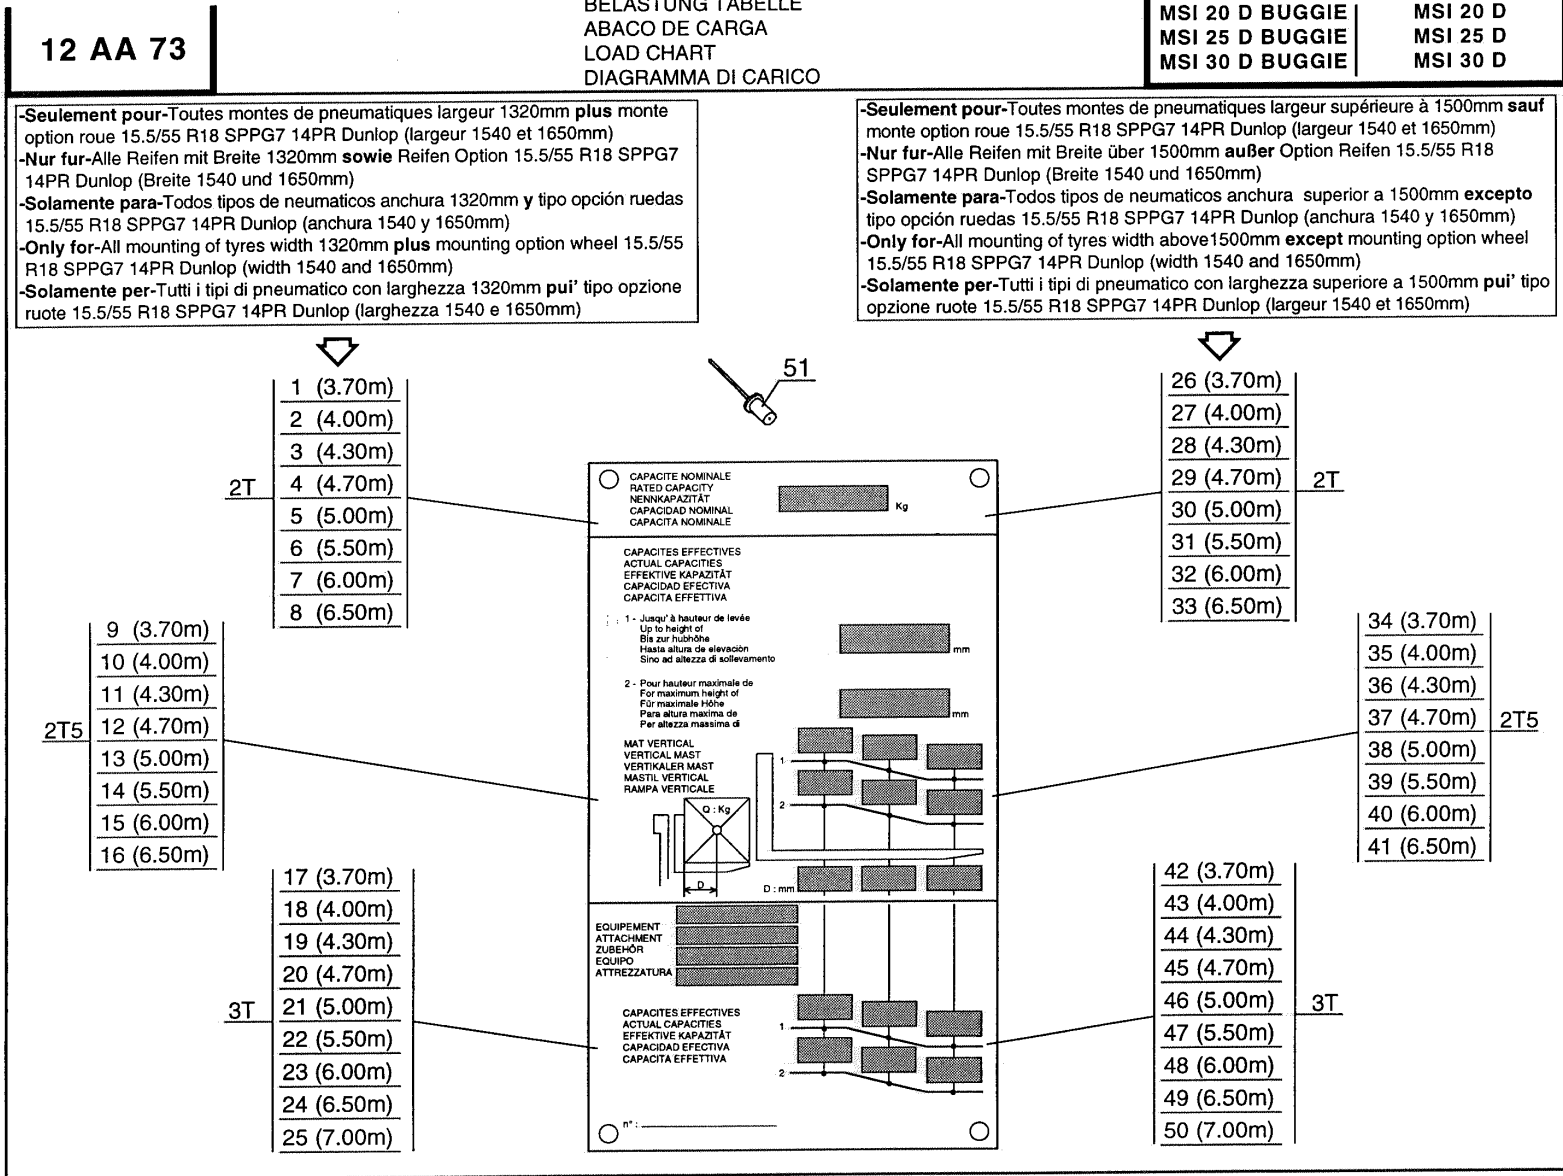

Item	Part No.	Name	Characteristics	Qty	SupersededPartNumber	Product Type
5	211384	Oil filter engine		1		MSI 30 D BUGGIE, MSI 30 D, MSI 20 D, MSI 25 D BUGGIE, MSI 20 D BUGGIE, MSI 25 D
6	49660	Fuel filter		1	109401	MSI 30 D BUGGIE, MSI 30 D, MSI 20 D, MSI 25 D BUGGIE, MSI 20 D BUGGIE, MSI 25 D
7	561299	Belt		1		MSI 30 D BUGGIE, MSI 30 D, MSI 20 D, MSI 25 D BUGGIE, MSI 20 D BUGGIE, MSI 25 D
8	77402	Principal circuit strainer		1		MSI 30 D BUGGIE, MSI 30 D, MSI 20 D, MSI 25 D BUGGIE, MSI 20 D BUGGIE, MSI 25 D
9	217031	Cartridge hydraulic return oil filter		1		MSI 30 D BUGGIE, MSI 30 D, MSI 20 D, MSI 25 D BUGGIE, MSI 20 D BUGGIE, MSI 25 D
10	46028	Filter cartridge		1		MSI 30 D BUGGIE, MSI 30 D, MSI 20 D, MSI 25 D BUGGIE, MSI 20 D BUGGIE, MSI 25 D
11	744588	*		1	160945	MSI 30 D BUGGIE, MSI 30 D, MSI 20 D, MSI 25 D BUGGIE, MSI 20 D BUGGIE, MSI 25 D
12	188793	Bushing kit		1		MSI 30 D BUGGIE, MSI 30 D, MSI 20 D, MSI 25 D BUGGIE, MSI 20 D BUGGIE, MSI 25 D
13	588330	Air filter		1	9854, 234104479071, 752394, 23410F203071, 574868, 273644, 574869, 177802332071	MSI 30 D BUGGIE, MSI 30 D, MSI 20 D, MSI 25 D BUGGIE, MSI 20 D BUGGIE, MSI 25 D