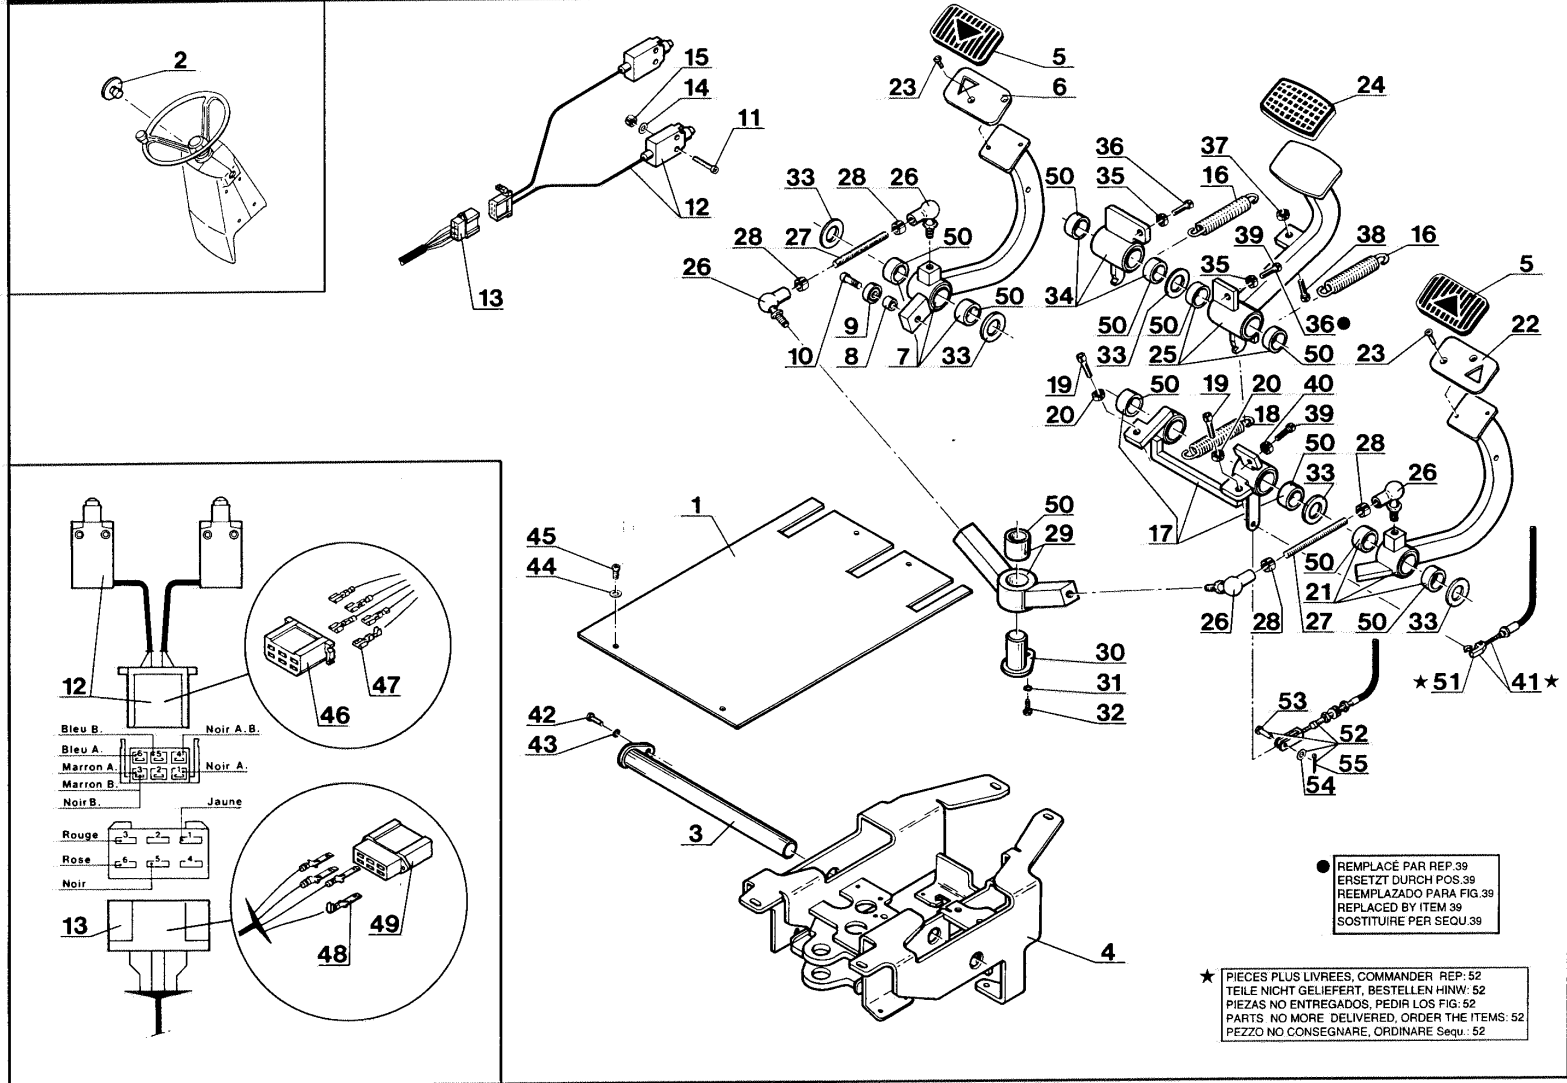

6 BB 39

PEDALERIE (Inverseur de marche aux pieds) (OPTION)
PEDALEN (Umsteuergetriebe am Boden) (OPTION)
PEDALES (Inversor de sentido al pie) (OPTION)
PEDALS (Feet controle reverser) (OPTION)
PEDALI (Invertitore di marcia a pedale) (OPZIONE)

MSI 20 D BUGGIE
MSI 25 D BUGGIE
MSI 30 D BUGGIE

MSI 20 D
MSI 25 D
MSI 30 D

● REMPLACÉ PAR REP.39
ERSETZT DURCH POS.39
REEMPLAZADO PARA FIG.39
REPLACED BY ITEM 39
SOSTITUIRE PER SEQU.39

★ PIÈCES PLUS LIVREES, COMMANDER REP: 52
TEILE NICHT GELIEFERT, BESTELLEN HINW: 52
PIEZAS NO ENTREGADOS, PEDIR LOS FIG: 52
PARTS NO MORE DELIVERED, ORDER THE ITEMS: 52
PEZZO NO CONSEGNARE, ORDINARE Sequ: 52

P.A.O. XP

28 / 11 / 01