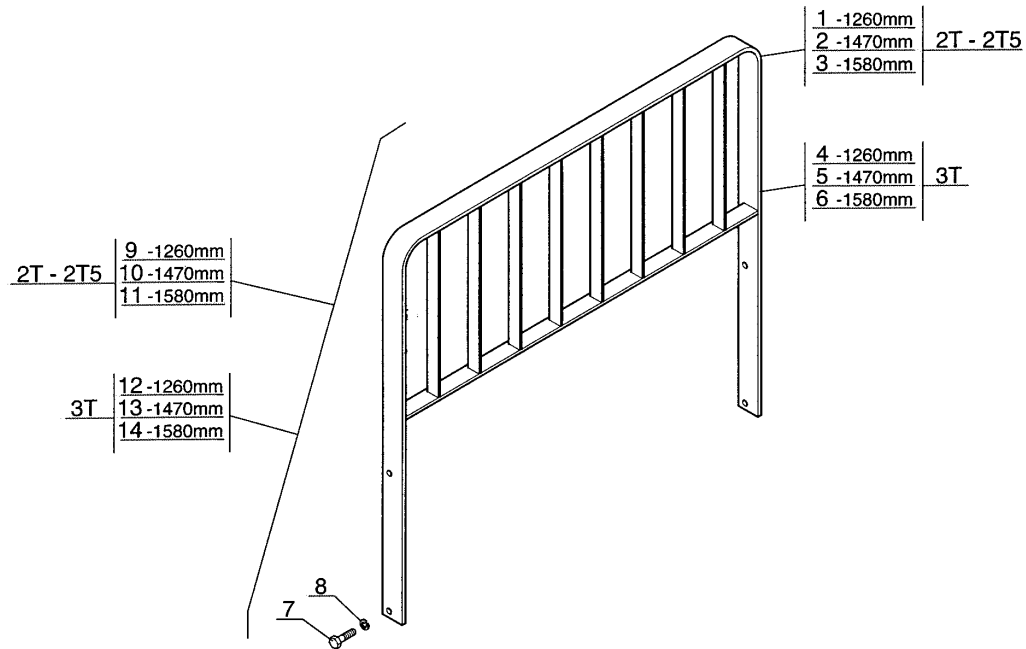

Item	Part No.	Name	Characteristics	Qty	SupersededPartNumber	Product Type
1	225422	Hydrostatic pump		1		MSI 30 D BUGGIE, MSI 30 D, MSI 20 D, MSI 25 D BUGGIE, MSI 20 D BUGGIE, MSI 25 D
2	603680	Sealing kit		1	552986	MSI 30 D BUGGIE, MSI 30 D, MSI 20 D, MSI 25 D BUGGIE, MSI 20 D BUGGIE, MSI 25 D
3	548734	Valve		1		MSI 30 D BUGGIE, MSI 30 D, MSI 20 D, MSI 25 D BUGGIE, MSI 20 D BUGGIE, MSI 25 D
4	160833	TO BE TRANSLATED		1	A4166986A, 105640, 602031, 108805, 201149	MSI 30 D BUGGIE, MSI 30 D, MSI 20 D, MSI 25 D BUGGIE, MSI 20 D BUGGIE, MSI 25 D
5	788345	RELIEF VALVE		2	565433, 729656	MSI 30 D BUGGIE, MSI 30 D, MSI 20 D, MSI 25 D BUGGIE, MSI 20 D BUGGIE, MSI 25 D
6	706996	SEAL KIT		2	199370	MSI 30 D BUGGIE, MSI 30 D, MSI 20 D, MSI 25 D BUGGIE, MSI 20 D BUGGIE, MSI 25 D
7	552978	Gear pump		1		MSI 30 D BUGGIE, MSI 30 D, MSI 20 D, MSI 25 D BUGGIE, MSI 20 D BUGGIE, MSI 25 D
8	603675	Coupling		1	561258	MSI 30 D BUGGIE, MSI 30 D, MSI 20 D, MSI 25 D BUGGIE, MSI 20 D BUGGIE, MSI 25 D
9	548730	Key		1		MSI 30 D BUGGIE, MSI 30 D, MSI 20 D, MSI 25 D BUGGIE, MSI 20 D BUGGIE, MSI 25 D
10	57483	"0" ring		1		MSI 30 D BUGGIE, MSI 30 D, MSI 20 D, MSI 25 D BUGGIE, MSI 20 D BUGGIE, MSI 25 D
11	474783	"0" ring		1		MSI 30 D BUGGIE, MSI 30 D, MSI 20 D, MSI 25 D BUGGIE, MSI 20 D BUGGIE, MSI 25 D
12	565435	cartridge		1	458502	MSI 30 D BUGGIE, MSI 30 D, MSI 20 D, MSI 25 D BUGGIE, MSI 20 D BUGGIE, MSI 25 D
13	53070	TO BE TRANSLATED		1	A003002983, 564405, 401831, 81202, 54647, 501162, 658516, A4165704A, 501306	MSI 30 D BUGGIE, MSI 30 D, MSI 20 D, MSI 25 D BUGGIE, MSI 20 D BUGGIE, MSI 25 D
14	409248	Nut		1		MSI 30 D BUGGIE, MSI 30 D, MSI 20 D, MSI 25 D BUGGIE, MSI 20 D BUGGIE, MSI 25 D
15	199362	Relief valve		1		MSI 30 D BUGGIE, MSI 30 D, MSI 20 D, MSI 25 D BUGGIE, MSI 20 D BUGGIE, MSI 25 D
16	977	seal		1	479662, 56903	MSI 30 D BUGGIE, MSI 30 D, MSI 20 D, MSI 25 D BUGGIE, MSI 20 D BUGGIE, MSI 25 D
17	1661	Circlip		2	548691, 106468, 484571	MSI 30 D BUGGIE, MSI 30 D, MSI 20 D, MSI 25 D BUGGIE, MSI 20 D BUGGIE, MSI 25 D

5 AC 3

DOSSERET DE CHARGE
RÜCKLEHNETRAGLAST
COSTILLA DE CARGA
BACK LOAD REST
SPONDA DI CARICO

MSI 20 D BUGGIE
MSI 25 D BUGGIE
MSI 30 D BUGGIE

MSI 20 D
MSI 25 D
MSI 30 D

P.A.O. illus

01 / 03 / 02