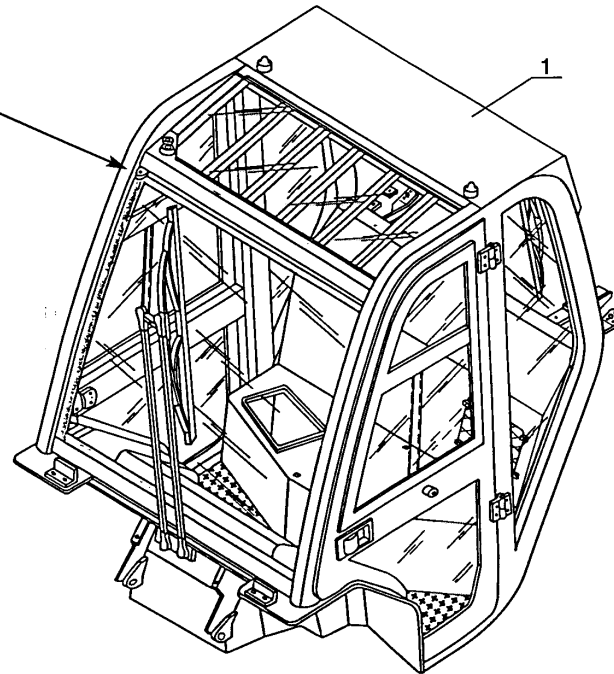

8 AA 118

POUR TYPE DE CABINE
FÜR KABINE TYPEN
PARA TIPO DE CABINA
FOR CAB TYPE
PER TIPO DI CABINA
[ ] 221 596

CABINE
KABINE
CABINA
CAB
CABINA

MSI 20 D
MSI 25 D
MSI 30 D

N ° DE CABINE
KABINE NUMMER
N ° DE CABINA
CAB NUMBER
N ° DELLA CABINA

05 / 02 / 02

P.A.O. xp

Item	Part No.	Name	Characteristics	Qty	SupersededPartNumber	Product Type
19	561251	Pin		2		MSI 30 D BUGGIE, MSI 30 D, MSI 20 D, MSI 25 D BUGGIE, MSI 20 D BUGGIE, MSI 25 D
20	29469	Washer	M 6	2		MSI 30 D BUGGIE, MSI 30 D, MSI 20 D, MSI 25 D BUGGIE, MSI 20 D BUGGIE, MSI 25 D
21	35000	Pin		2		MSI 30 D BUGGIE, MSI 30 D, MSI 20 D, MSI 25 D BUGGIE, MSI 20 D BUGGIE, MSI 25 D
22	74056	Clip		2		MSI 30 D BUGGIE, MSI 30 D, MSI 20 D, MSI 25 D BUGGIE, MSI 20 D BUGGIE, MSI 25 D
23	216469	Control cable		1		MSI 30 D BUGGIE, MSI 30 D, MSI 20 D, MSI 25 D BUGGIE, MSI 20 D BUGGIE, MSI 25 D
24	217842	Change lever		1		MSI 30 D BUGGIE, MSI 30 D, MSI 20 D, MSI 25 D BUGGIE, MSI 20 D BUGGIE, MSI 25 D
25	216466	Spacer		1		MSI 30 D BUGGIE, MSI 30 D, MSI 20 D, MSI 25 D BUGGIE, MSI 20 D BUGGIE, MSI 25 D
26	216452	Spring		1		MSI 30 D BUGGIE, MSI 30 D, MSI 20 D, MSI 25 D BUGGIE, MSI 20 D BUGGIE, MSI 25 D
27	459749	Washer		1		MSI 30 D BUGGIE, MSI 30 D, MSI 20 D, MSI 25 D BUGGIE, MSI 20 D BUGGIE, MSI 25 D
28	162229	Nut		1		MSI 30 D BUGGIE, MSI 30 D, MSI 20 D, MSI 25 D BUGGIE, MSI 20 D BUGGIE, MSI 25 D
29	29469	Washer	M 6	2		MSI 30 D BUGGIE, MSI 30 D, MSI 20 D, MSI 25 D BUGGIE, MSI 20 D BUGGIE, MSI 25 D
30	35000	Pin		2		MSI 30 D BUGGIE, MSI 30 D, MSI 20 D, MSI 25 D BUGGIE, MSI 20 D BUGGIE, MSI 25 D
31	216451	Lever bracket		1		MSI 30 D BUGGIE, MSI 30 D, MSI 20 D, MSI 25 D BUGGIE, MSI 20 D BUGGIE, MSI 25 D
32	216330	Fastening plate		1		MSI 30 D BUGGIE, MSI 30 D, MSI 20 D, MSI 25 D BUGGIE, MSI 20 D BUGGIE, MSI 25 D
33	205275	Black screw		2		MSI 30 D BUGGIE, MSI 30 D, MSI 20 D, MSI 25 D BUGGIE, MSI 20 D BUGGIE, MSI 25 D
34	168344	Screw		2		MSI 30 D BUGGIE, MSI 30 D, MSI 20 D, MSI 25 D BUGGIE, MSI 20 D BUGGIE, MSI 25 D