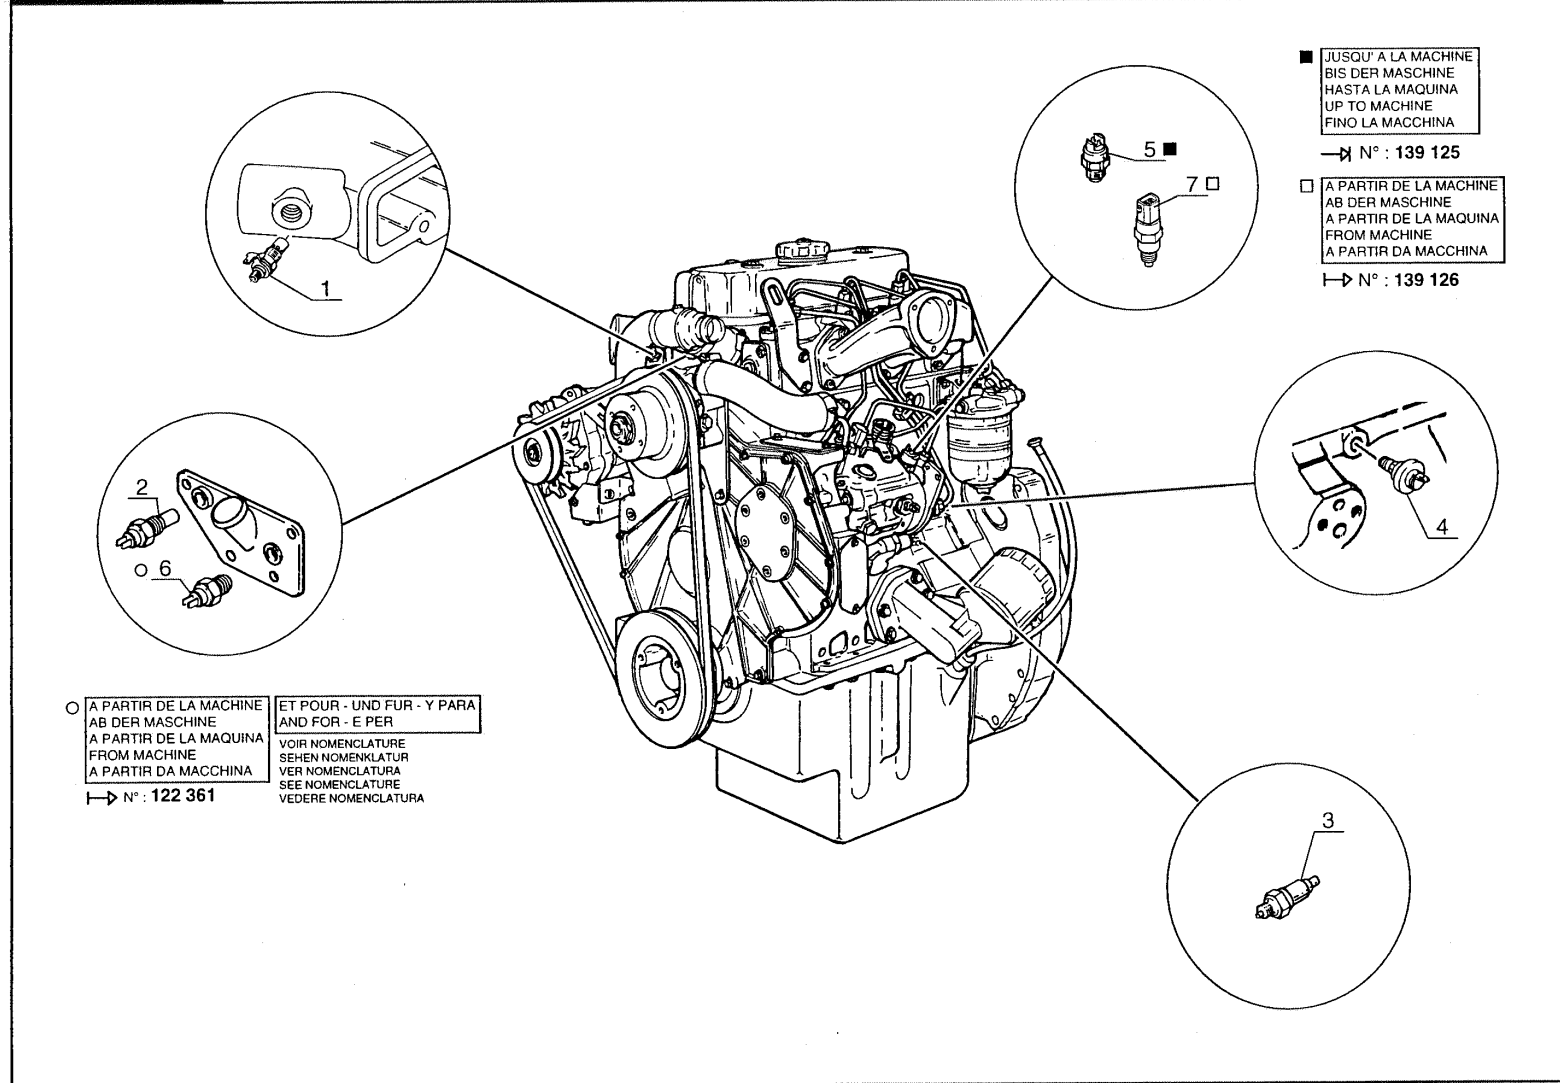

11 CD 15

ELECTRICITE (Moteur)
ELEKTIZITÁT (Motor)
ELECTRICIDAD (Motor)
ELECTRICITY (Engine)
ELETRICO (Motore)

MSI 20 D BUGGIE
MSI 25 D BUGGIE
MSI 30 D BUGGIE

MSI 20 D
MSI 25 D
MSI 30 D

■ JUSQU' A LA MACHINE
BIS DER MASCHINE
HASTA LA MAQUINA
UP TO MACHINE
FINO LA MACCHINA

→ N° : 139 125

□ A PARTIR DE LA MACHINE
AB DER MASCHINE
A PARTIR DE LA MAQUINA
FROM MACHINE
A PARTIR DA MACCHINA

→ N° : 139 126

○ A PARTIR DE LA MACHINE
AB DER MASCHINE
A PARTIR DE LA MAQUINA
FROM MACHINE
A PARTIR DA MACCHINA

→ N° : 122 361

ET POUR - UND FÜR - Y PARA
AND FOR - E PER

VOIR NOMENCLATURE
SEHEN NOMENKLATUR
VER NOMENCLATURA
SEE NOMENCLATURA
VEDERE NOMENCLATURA

P.A.O. XP

11 / 01 / 02