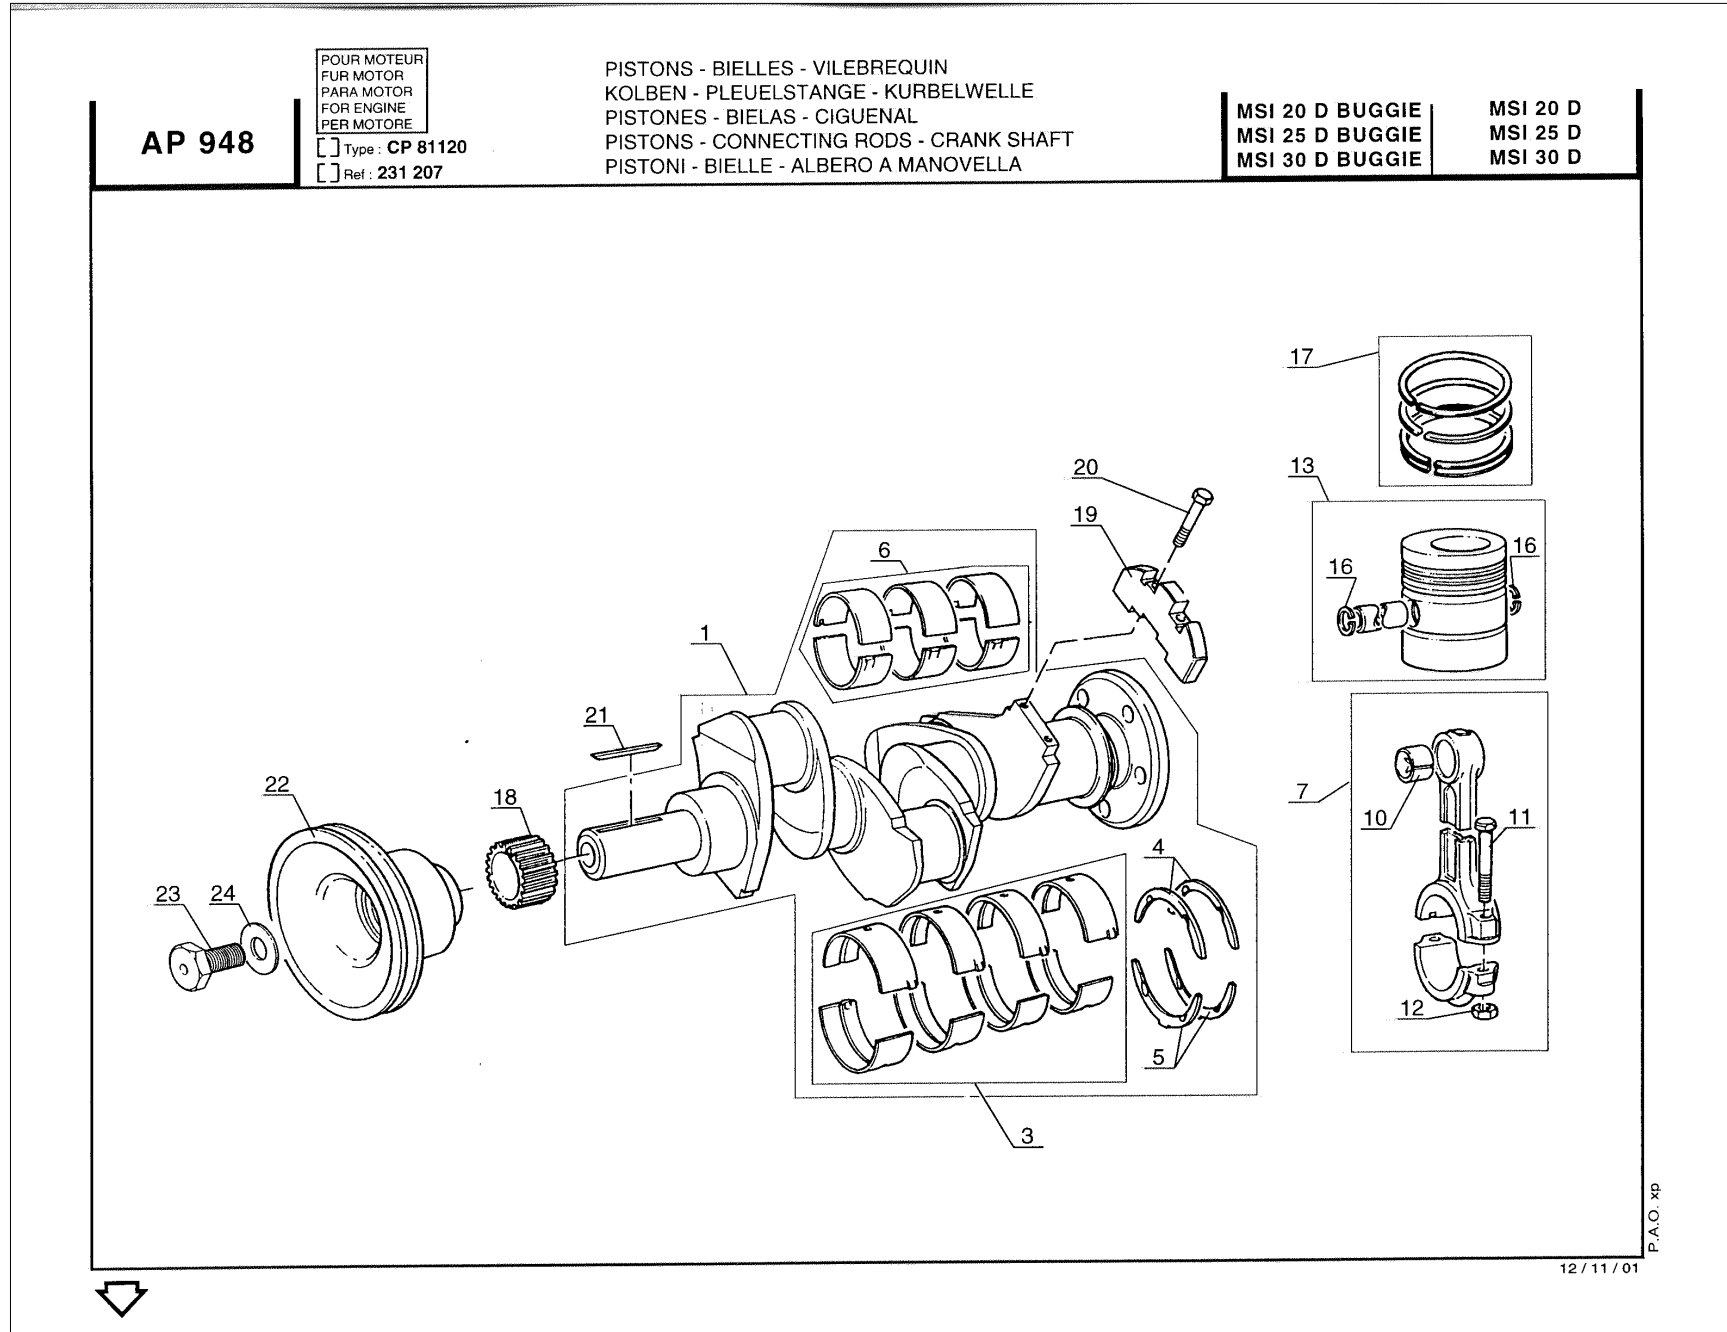

CULASSE
 ZYLINDERKOPF
 CULATA
 CYLINDER HEAD
 TESTATA

MSI 20 D BUGGIE
 MSI 25 D BUGGIE
 MSI 30 D BUGGIE

MSI 20 D
 MSI 25 D
 MSI 30 D

P.A.O. xp

07 / 12 / 01

Item	Part No.	Name	Characteristics	Qty	SupersededPartNumber	Product Type
18	474067	Screw		1		MSI 30 D BUGGIE, MSI 30 D, MSI 20 D, MSI 25 D BUGGIE, MSI 20 D BUGGIE, MSI 25 D
21	552920	Gauge		1		MSI 30 D BUGGIE, MSI 30 D, MSI 20 D, MSI 25 D BUGGIE, MSI 20 D BUGGIE, MSI 25 D
22	545499	Tube		1	552921	MSI 30 D BUGGIE, MSI 30 D, MSI 20 D, MSI 25 D BUGGIE, MSI 20 D BUGGIE, MSI 25 D
23	133849	Nut		1		MSI 30 D BUGGIE, MSI 30 D, MSI 20 D, MSI 25 D BUGGIE, MSI 20 D BUGGIE, MSI 25 D
29	234700	Fastening lug		1	217160	MSI 30 D BUGGIE, MSI 30 D, MSI 20 D, MSI 25 D BUGGIE, MSI 20 D BUGGIE, MSI 25 D
30	86503	Clamp		1		MSI 30 D BUGGIE, MSI 30 D, MSI 20 D, MSI 25 D BUGGIE, MSI 20 D BUGGIE, MSI 25 D
31	4240	Screw		1		MSI 30 D BUGGIE, MSI 30 D, MSI 20 D, MSI 25 D BUGGIE, MSI 20 D BUGGIE, MSI 25 D
33	54232	Nut		1		MSI 30 D BUGGIE, MSI 30 D, MSI 20 D, MSI 25 D BUGGIE, MSI 20 D BUGGIE, MSI 25 D