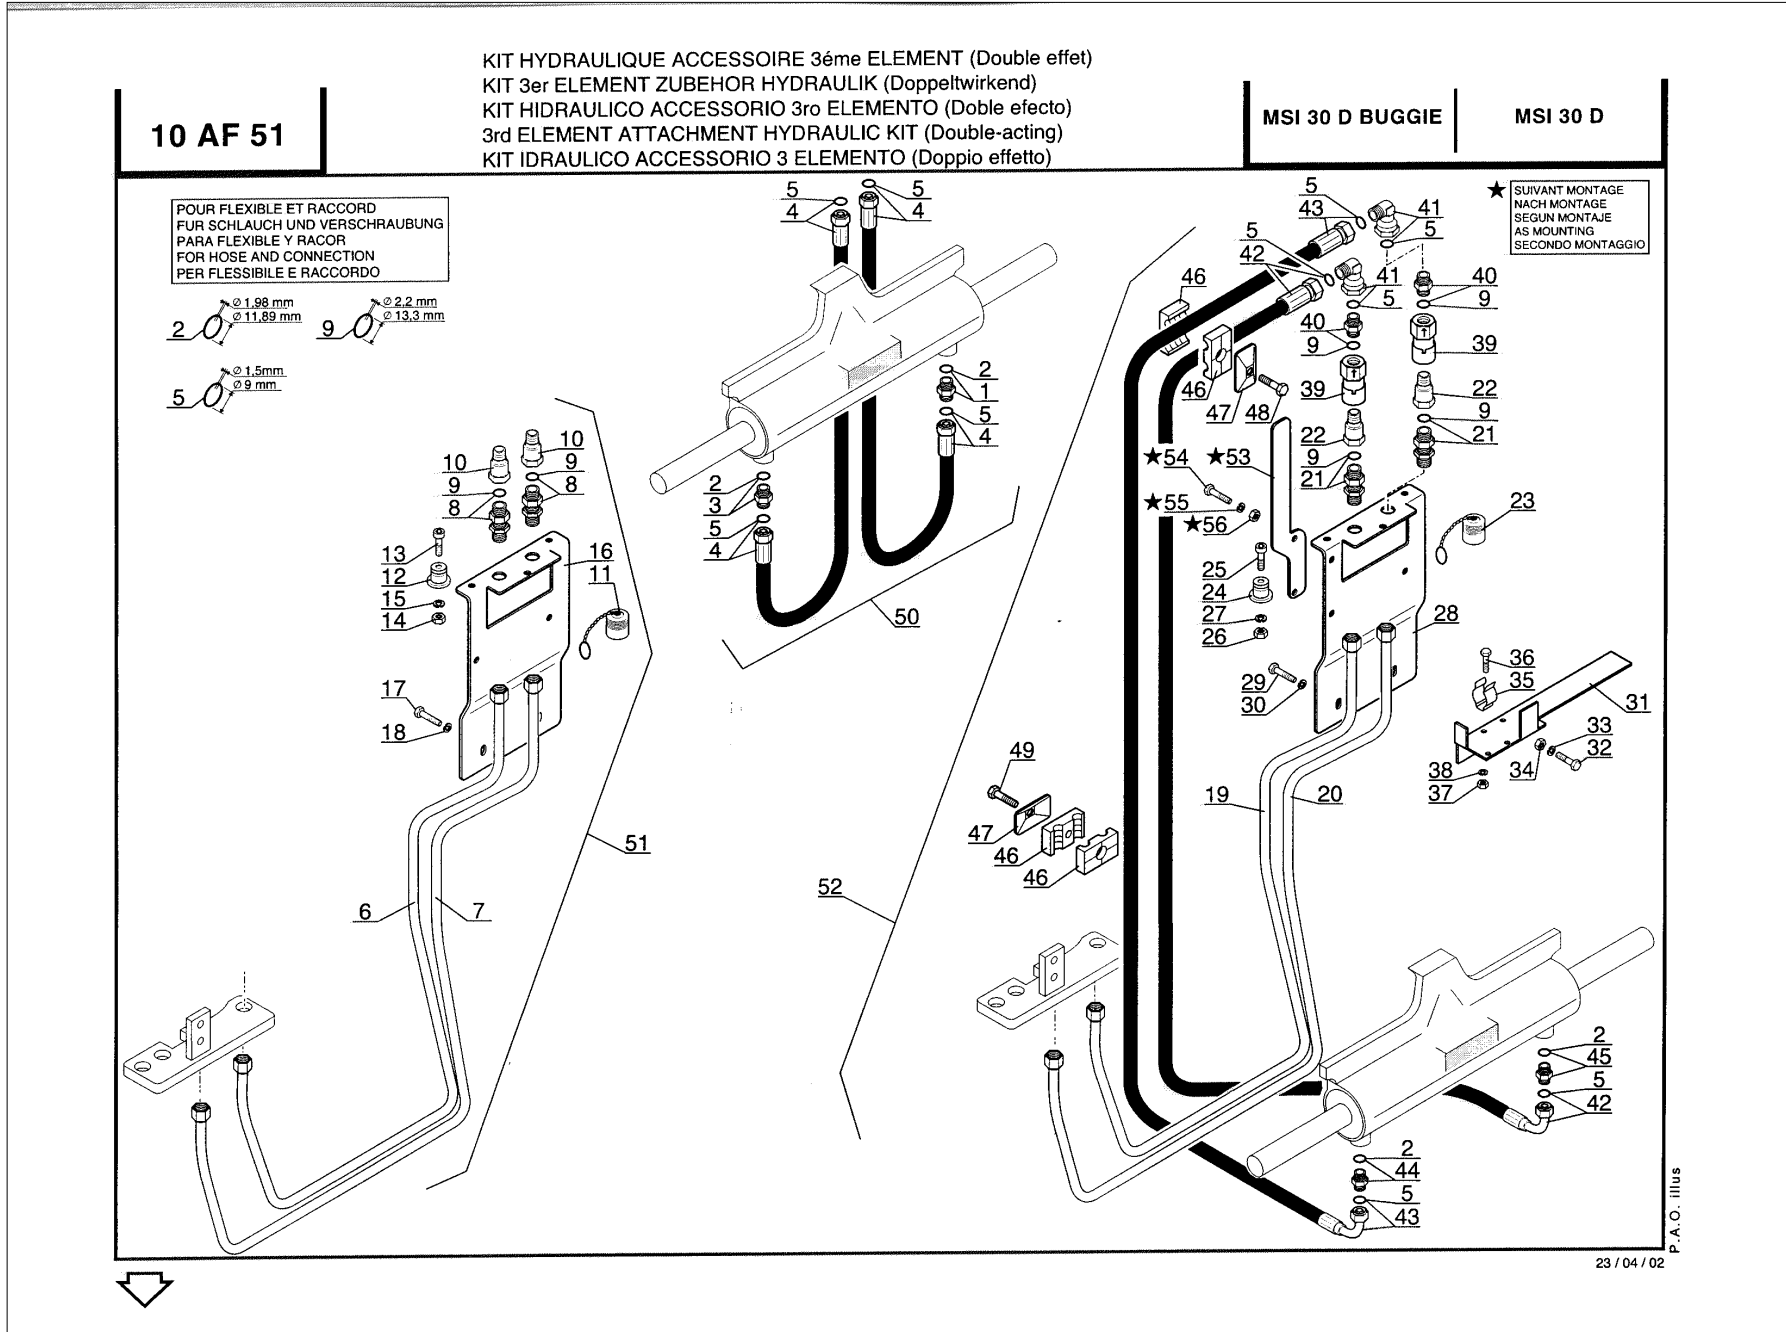

_ATTACHMENT

Item	Part No.	Name	Characteristics	Qty	SupersededPartNumber	Product Type
23	192039	Plug		2		MSI 30 D BUGGIE, MSI 30 D
24	192040	support		2		MSI 30 D BUGGIE, MSI 30 D
25	26957	Screw		2		MSI 30 D BUGGIE, MSI 30 D
26	58528	Nut	H M8 ZN	2		MSI 30 D BUGGIE, MSI 30 D
27	42325	Washer	W 8 ZN	2		MSI 30 D BUGGIE, MSI 30 D
28	211165	Bracket		1		MSI 30 D BUGGIE, MSI 30 D
29	63727	Screw		2		MSI 30 D BUGGIE, MSI 30 D
30	183026	Washer		2		MSI 30 D BUGGIE, MSI 30 D
31	211372	Bracket		1		MSI 30 D BUGGIE, MSI 30 D
32	42347	Screw	H,M 8- 20-8.8-ZN8/C	2		MSI 30 D BUGGIE, MSI 30 D
33	42325	Washer	W 8 ZN	2		MSI 30 D BUGGIE, MSI 30 D
34	58528	Nut	H M8 ZN	2		MSI 30 D BUGGIE, MSI 30 D
35	173354	Clip		4		MSI 30 D BUGGIE, MSI 30 D
36	4240	Screw		4		MSI 30 D BUGGIE, MSI 30 D
37	54232	Nut		4		MSI 30 D BUGGIE, MSI 30 D
38	29483	Washer	W 5 ZN	4		MSI 30 D BUGGIE, MSI 30 D
39	266090	quick connection		2		MSI 30 D BUGGIE, MSI 30 D
40	167927	Connection		2		MSI 30 D BUGGIE, MSI 30 D
41	197233	Connection		2		MSI 30 D BUGGIE, MSI 30 D
42	180396	Hose		1		MSI 30 D BUGGIE, MSI 30 D
43	211706	Hose		1		MSI 30 D BUGGIE, MSI 30 D
44	217951	Connection		1		MSI 30 D BUGGIE, MSI 30 D
45	89813	Connection		1		MSI 30 D BUGGIE, MSI 30 D
46	168758	Half-clamp		4		MSI 30 D BUGGIE, MSI 30 D
47	168494	Protection plate		2		MSI 30 D BUGGIE, MSI 30 D
48	58530	Screw	H,M 8- 45-8.8-ZN8/C	1		MSI 30 D BUGGIE, MSI 30 D
49	61323	Screw	H,M 8- 35-8.8-ZN8/C	1		MSI 30 D BUGGIE, MSI 30 D