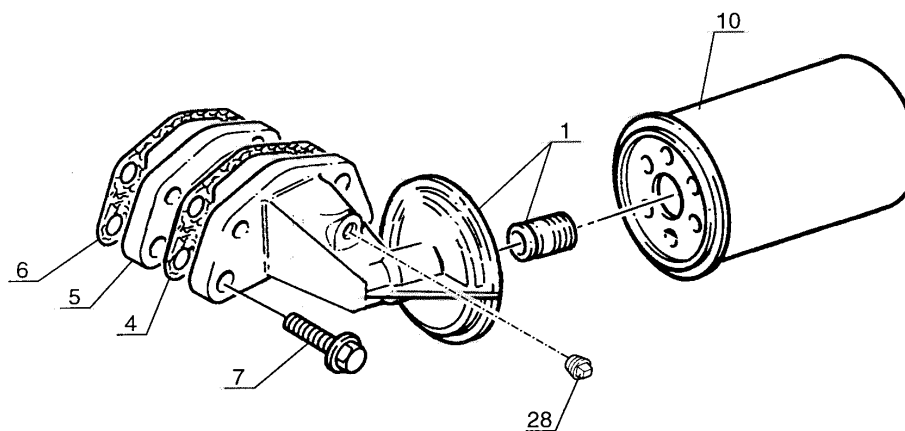

MSI 20 D
MSI 25 D
MSI 30 D

P.A.O. xp

12 / 11 / 01

Item	Part No.	Name	Characteristics	Qty	SupersededPartNumber	Product Type
1	252759	Wheel		1		MSI 30 D BUGGIE, MSI 30 D, MSI 20 D, MSI 25 D BUGGIE, MSI 20 D BUGGIE, MSI 25 D
2	705728	Steering wheel cap		1		MSI 30 D BUGGIE, MSI 30 D, MSI 20 D, MSI 25 D BUGGIE, MSI 20 D BUGGIE, MSI 25 D
3	191358	Steering wheel ball		1		MSI 30 D BUGGIE, MSI 30 D, MSI 20 D, MSI 25 D BUGGIE, MSI 20 D BUGGIE, MSI 25 D
4	203115	support		1		MSI 30 D BUGGIE, MSI 30 D, MSI 20 D, MSI 25 D BUGGIE, MSI 20 D BUGGIE, MSI 25 D
5	174321	Half-clamp		2		MSI 30 D BUGGIE, MSI 30 D, MSI 20 D, MSI 25 D BUGGIE, MSI 20 D BUGGIE, MSI 25 D
6	168870	Protection plate		0		MSI 30 D BUGGIE, MSI 30 D, MSI 20 D, MSI 25 D BUGGIE, MSI 20 D BUGGIE, MSI 25 D
7	178696	Screw	CHc,M 6- 70 ZN	2		MSI 30 D BUGGIE, MSI 30 D, MSI 20 D, MSI 25 D BUGGIE, MSI 20 D BUGGIE, MSI 25 D
8	202953	Steering column cover plate (Front)		1		MSI 30 D BUGGIE, MSI 30 D, MSI 20 D, MSI 25 D BUGGIE, MSI 20 D BUGGIE, MSI 25 D
9	202954	Steering column cover plate (Rear)		1		MSI 30 D BUGGIE, MSI 30 D, MSI 20 D, MSI 25 D BUGGIE, MSI 20 D BUGGIE, MSI 25 D
10	196951	Screw		8		MSI 30 D BUGGIE, MSI 30 D, MSI 20 D, MSI 25 D BUGGIE, MSI 20 D BUGGIE, MSI 25 D
11	216478	Seat bracket		1		MSI 30 D BUGGIE, MSI 30 D, MSI 20 D, MSI 25 D
11	216478	Seat bracket		0		MSI 25 D BUGGIE, MSI 20 D BUGGIE
12	42347	Screw	H,M 8- 20-8.8-ZN8/C	8		MSI 30 D, MSI 20 D, MSI 25 D
12	42347	Screw	H,M 8- 20-8.8-ZN8/C	4		MSI 30 D BUGGIE, MSI 25 D BUGGIE, MSI 20 D BUGGIE
13	208524	Washer		4		MSI 30 D BUGGIE, MSI 25 D BUGGIE, MSI 20 D BUGGIE
13	208524	Washer		8		MSI 30 D, MSI 20 D, MSI 25 D
14	225872	Cowl		0		MSI 30 D
14	225872	Cowl		1		MSI 30 D BUGGIE, MSI 20 D, MSI 25 D BUGGIE, MSI 20 D BUGGIE, MSI 25 D
15	225873	Cowl		0		MSI 20 D, MSI 25 D BUGGIE, MSI 20 D BUGGIE, MSI 25 D
15	225873	Cowl		1		MSI 30 D BUGGIE, MSI 30 D
16	198433	Screw		4		MSI 30 D BUGGIE, MSI 30 D, MSI 20 D, MSI 25 D BUGGIE, MSI 20 D BUGGIE, MSI 25 D