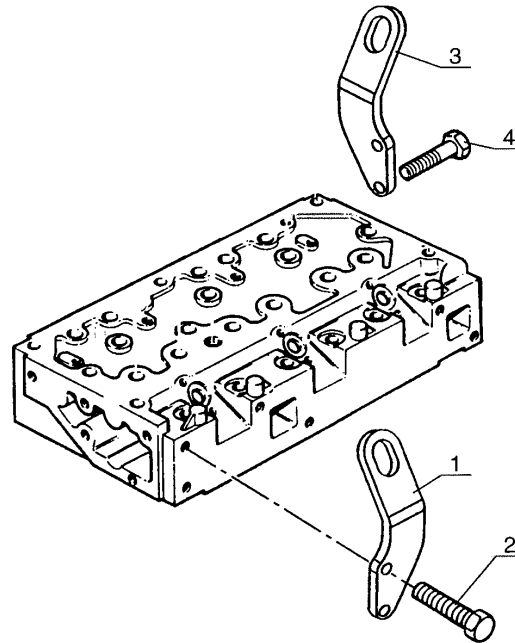

MSI 20 D BUGGIE
MSI 25 D BUGGIE
MSI 30 D BUGGIE

MSI 20 D
MSI 25 D
MSI 30 D

21 / 11 / 01

P.A.O. xp

Item	Part No.	Name	Characteristics	Qty	SupersededPartNumber	Product Type
1	552953	Intake manifold		1		MSI 30 D BUGGIE, MSI 30 D, MSI 20 D, MSI 25 D BUGGIE, MSI 20 D BUGGIE, MSI 25 D
2	551506	Gasket		1		MSI 30 D BUGGIE, MSI 30 D, MSI 20 D, MSI 25 D BUGGIE, MSI 20 D BUGGIE, MSI 25 D
3	474011	Screw		6		MSI 30 D BUGGIE, MSI 30 D, MSI 20 D, MSI 25 D BUGGIE, MSI 20 D BUGGIE, MSI 25 D
4	552955	Exhaust manifold		1		MSI 30 D BUGGIE, MSI 30 D, MSI 20 D, MSI 25 D BUGGIE, MSI 20 D BUGGIE, MSI 25 D
5	602004	Seal		3		MSI 30 D BUGGIE, MSI 30 D, MSI 20 D, MSI 25 D BUGGIE, MSI 20 D BUGGIE, MSI 25 D
6	552956	Stud-bolt		6		MSI 30 D BUGGIE, MSI 30 D, MSI 20 D, MSI 25 D BUGGIE, MSI 20 D BUGGIE, MSI 25 D
7	254177	Nut		6		MSI 30 D BUGGIE, MSI 30 D, MSI 20 D, MSI 25 D BUGGIE, MSI 20 D BUGGIE, MSI 25 D