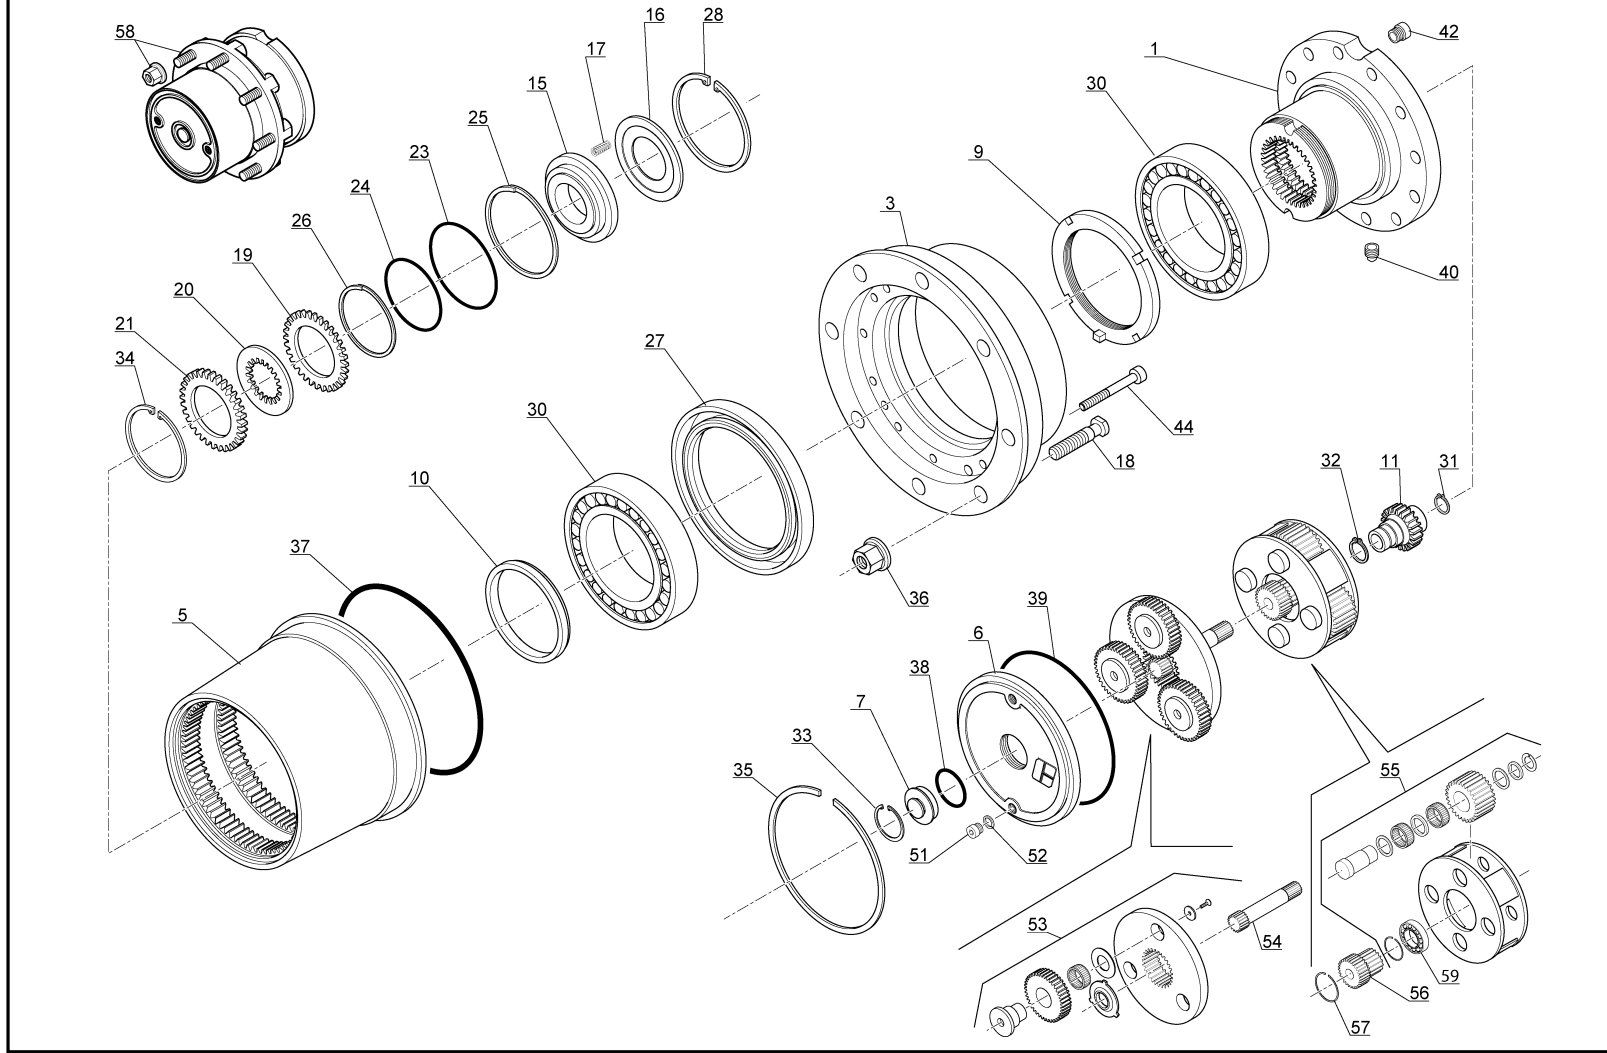

BB12

POUR REDUCTEUR DE ROUE
FÜR RAD REDUKTION
PARA REDUCTOR DE RUEDA
FOR WHEEL REDUCING
PER RIDUTTORE DELLE RUOTE

Type : CWD 2050 / 1M

REDUCTEUR DE ROUE
RAD REDUKTION
REDUCTOR DE RUEDA
WHEEL REDUCING
RIDUTTORE DELLE RUOTE

229880mod

P.A.O. illus

20 / 04 / 07

Item	Part No.	Name	Characteristics	Qty	SupersededPartNumber	Product Type
19	548764	Nut		1		MSI 30 D BUGGIE, MSI 30 D, MSI 20 D, MSI 25 D BUGGIE, MSI 20 D BUGGIE, MSI 25 D
20	562090	o-ring		1		MSI 30 D BUGGIE, MSI 30 D, MSI 20 D, MSI 25 D BUGGIE, MSI 20 D BUGGIE, MSI 25 D
21	548762	Front cover		1		MSI 30 D BUGGIE, MSI 30 D, MSI 20 D, MSI 25 D BUGGIE, MSI 20 D BUGGIE, MSI 25 D
22	1661	Circlip		1	548691, 106468, 484571	MSI 30 D BUGGIE, MSI 30 D, MSI 20 D, MSI 25 D BUGGIE, MSI 20 D BUGGIE, MSI 25 D
23	704738	Seal kit		1	548773	MSI 30 D BUGGIE, MSI 30 D, MSI 20 D, MSI 25 D BUGGIE, MSI 20 D BUGGIE, MSI 25 D