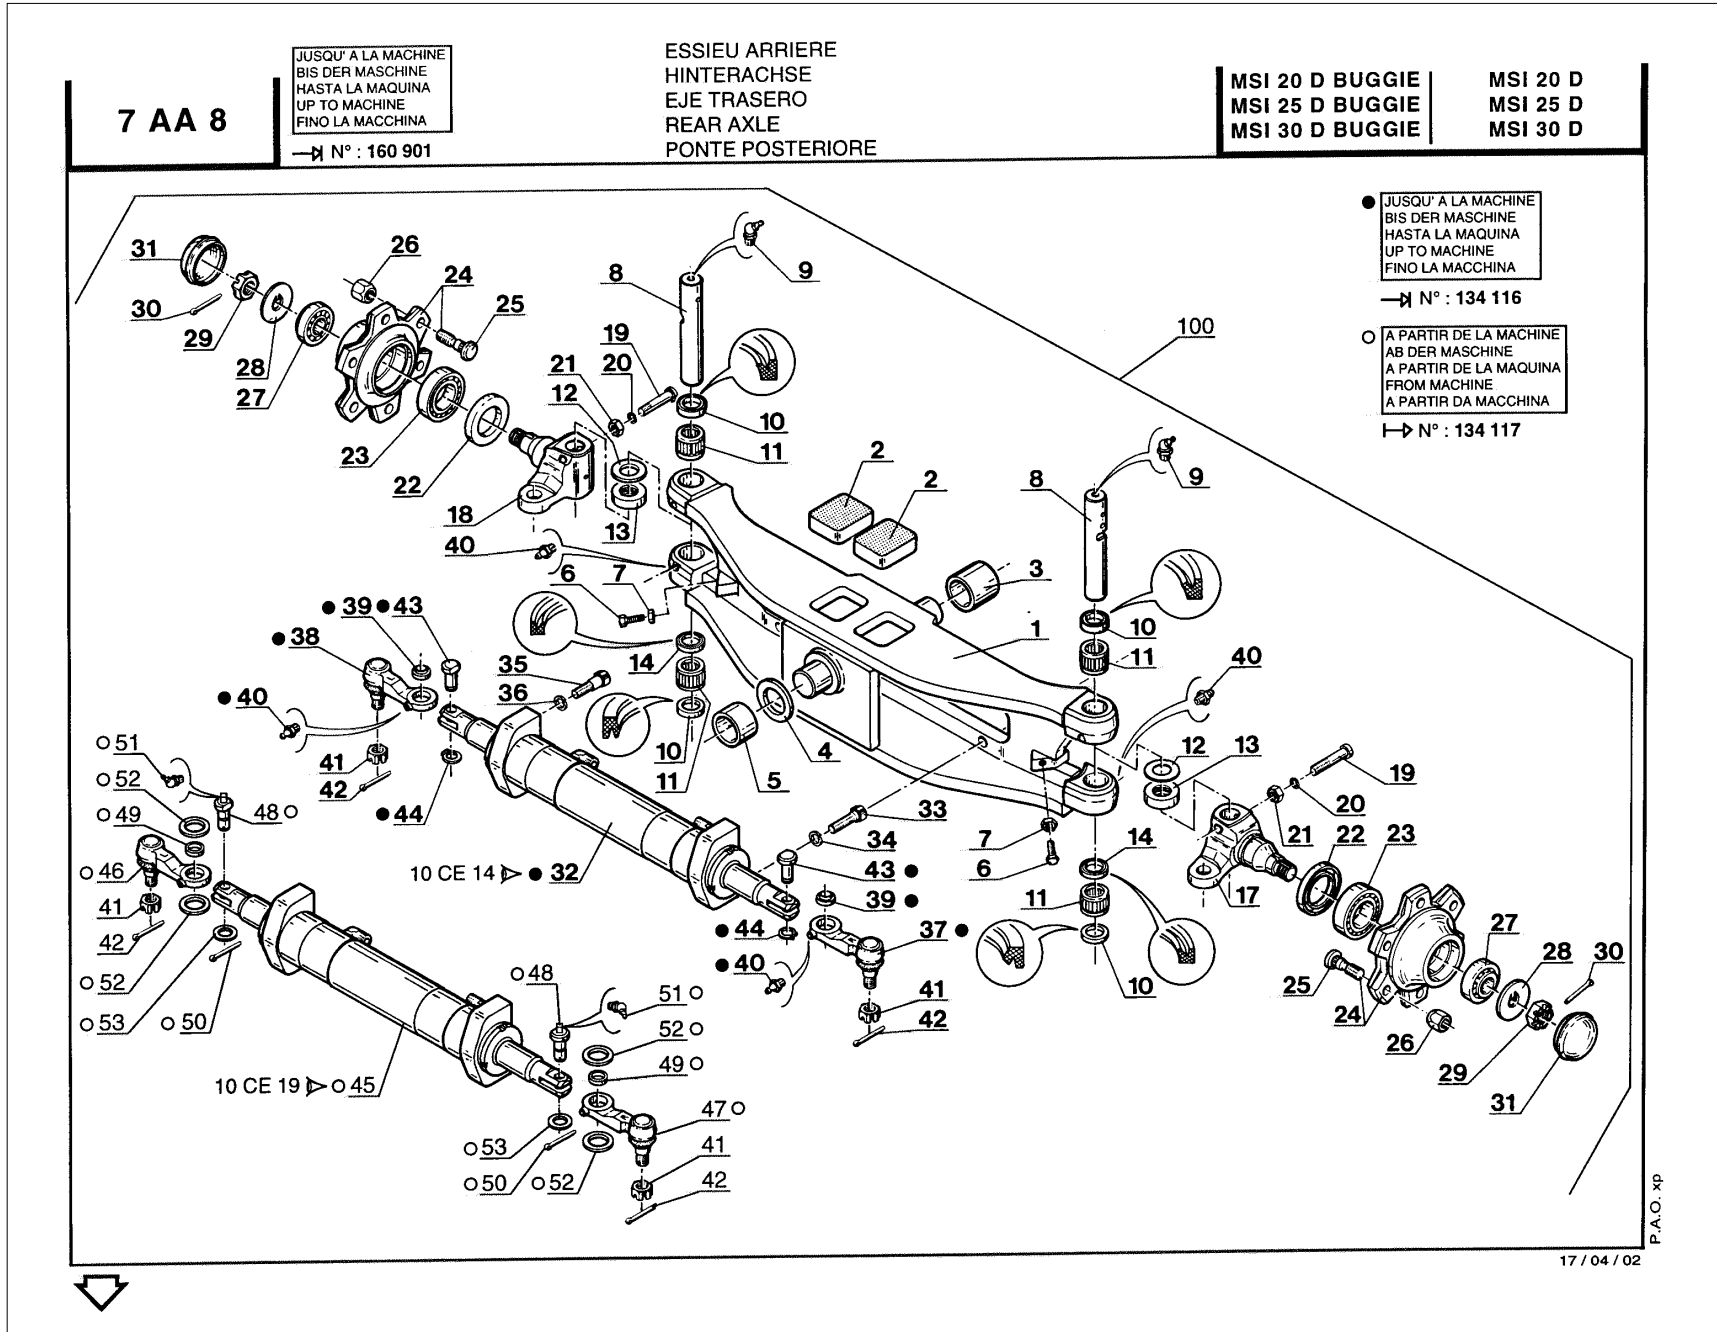

AXLE ASSEMBLY - AXLE

Item	Part No.	Name	Characteristics	Qty	SupersededPartNumber	Product Type
19	207995	Wheel, stripped		1		MSI 30 D BUGGIE, MSI 30 D, MSI 20 D, MSI 25 D BUGGIE, MSI 20 D BUGGIE, MSI 25 D
20	222144	Impervious ring		1		MSI 30 D BUGGIE, MSI 30 D, MSI 20 D, MSI 25 D BUGGIE, MSI 20 D BUGGIE, MSI 25 D
21	223259	Valve		1		MSI 30 D BUGGIE, MSI 30 D, MSI 20 D, MSI 25 D BUGGIE, MSI 20 D BUGGIE, MSI 25 D
22	215828	Plug		1		MSI 30 D BUGGIE, MSI 30 D, MSI 20 D, MSI 25 D BUGGIE, MSI 20 D BUGGIE, MSI 25 D