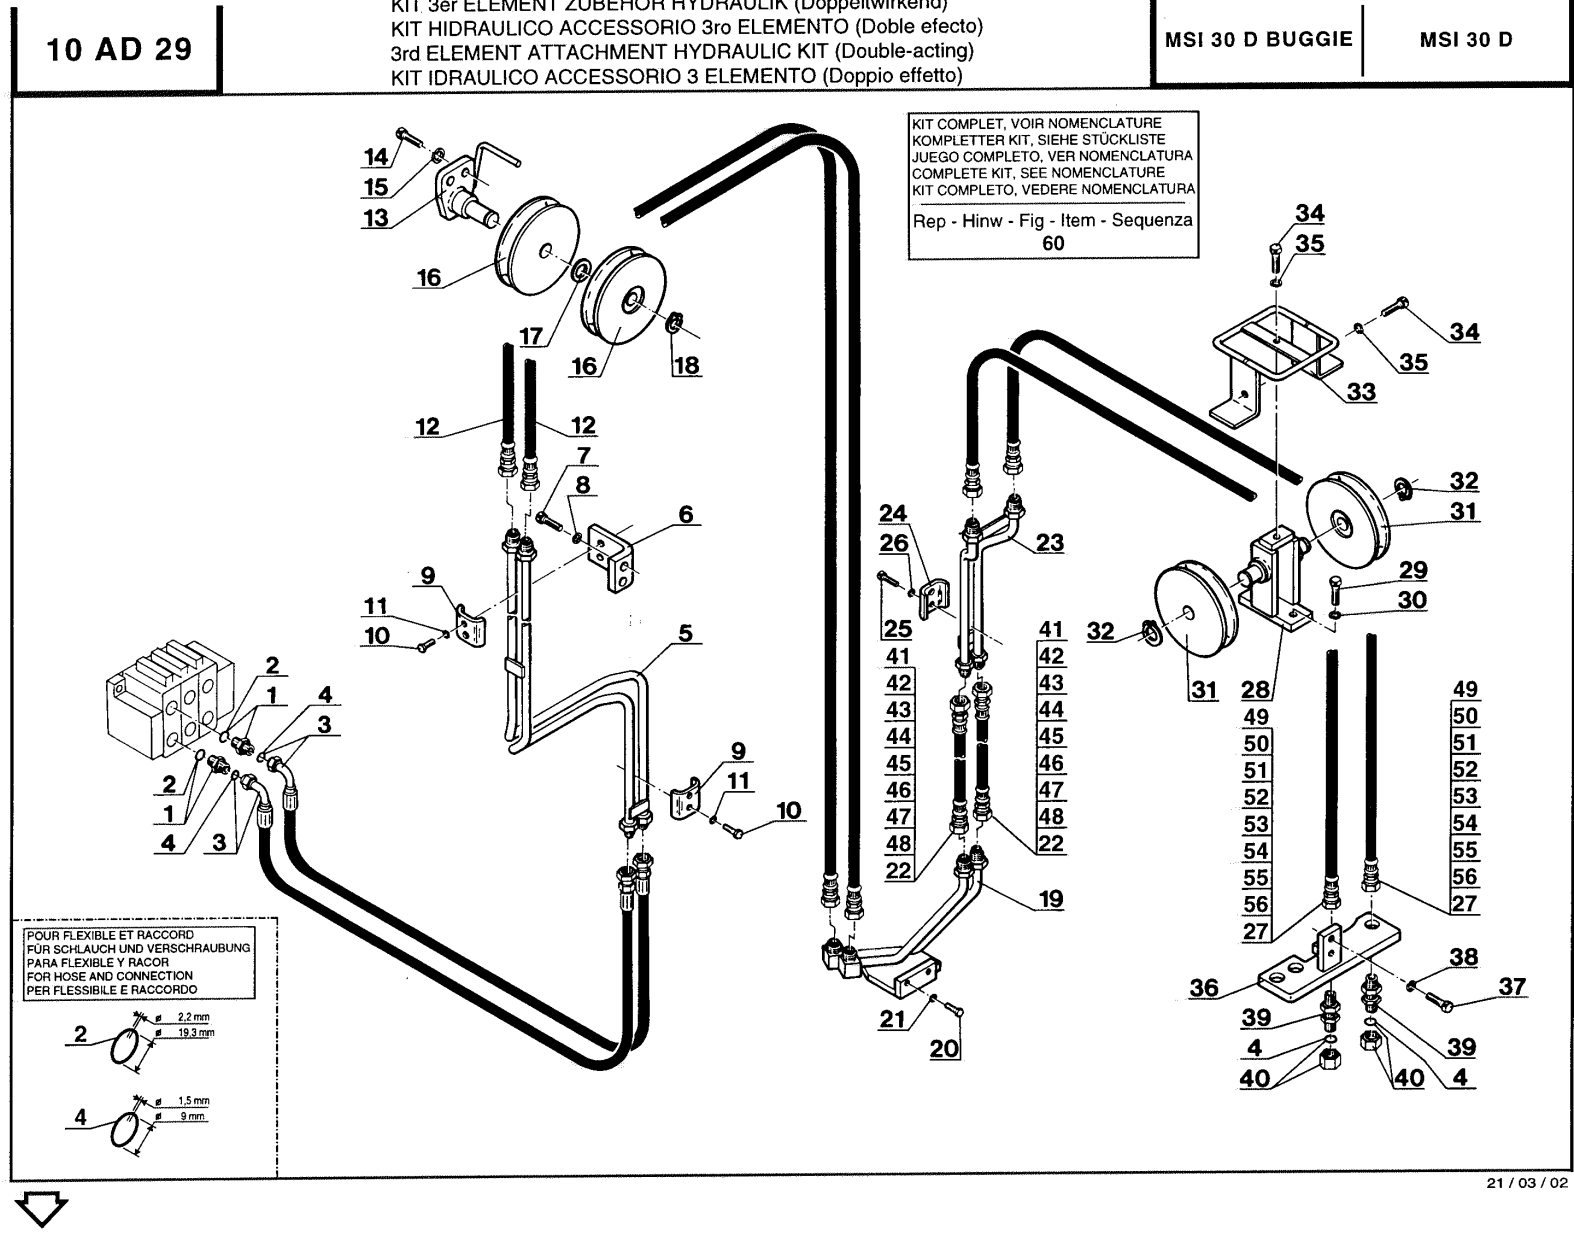

_ATTACHMENT

Item	Part No.	Name	Characteristics	Qty	SupersededPartNumber	Product Type
Not Shown	556072	COMPLETE MAST		1		MSI 30 D BUGGIE, MSI 30 D
Not Shown	556070	COMPLETE MAST		1		MSI 30 D BUGGIE, MSI 30 D
Not Shown	571690OPT	COMPLETE MAST		1	556069	MSI 30 D BUGGIE, MSI 30 D
Not Shown	556073	COMPLETE MAST		1		MSI 30 D BUGGIE, MSI 30 D
Not Shown	556071	COMPLETE MAST		1		MSI 30 D BUGGIE, MSI 30 D
1	173038	Connection		2		MSI 30 D BUGGIE, MSI 30 D
2	169373	"0" ring		0		MSI 30 D BUGGIE, MSI 30 D
3	218959	Hose		2		MSI 30 D BUGGIE, MSI 30 D
4	190874	"0" ring		0		MSI 30 D BUGGIE, MSI 30 D
5	217762	Tube		1		MSI 30 D BUGGIE, MSI 30 D
6	217482	Bracket		1		MSI 30 D BUGGIE, MSI 30 D
7	57446	Screw		2		MSI 30 D BUGGIE, MSI 30 D
8	42325	Washer	W 8 ZN	2		MSI 30 D BUGGIE, MSI 30 D
9	403357	Screw		1		MSI 30 D BUGGIE, MSI 30 D
10	42232	Washer		1		MSI 30 D BUGGIE, MSI 30 D
11	164633	Nut		1		MSI 30 D BUGGIE, MSI 30 D
12	588784	Fastening		1	68711F205071, 68701F205071	MSI 30 D BUGGIE, MSI 30 D
13	217818	Screw		2		MSI 30 D BUGGIE, MSI 30 D
14	164436	Screw		1	820095, 900891106371, 142241120071, 91112F102071	MSI 30 D BUGGIE, MSI 30 D
15	42232	Washer		1		MSI 30 D BUGGIE, MSI 30 D
16	96287F313571	Hose		1		MSI 30 D BUGGIE, MSI 30 D
17	588694	HYDRAULIC TUBE		1	68301F305071	MSI 30 D BUGGIE, MSI 30 D
18	588785	FLANGE		1	68801F205071	MSI 30 D BUGGIE, MSI 30 D
19	175826	Screw	H,M10-125- 35-8.8-ZN8/C	2		MSI 30 D BUGGIE, MSI 30 D
20	42232	Washer		2		MSI 30 D BUGGIE, MSI 30 D