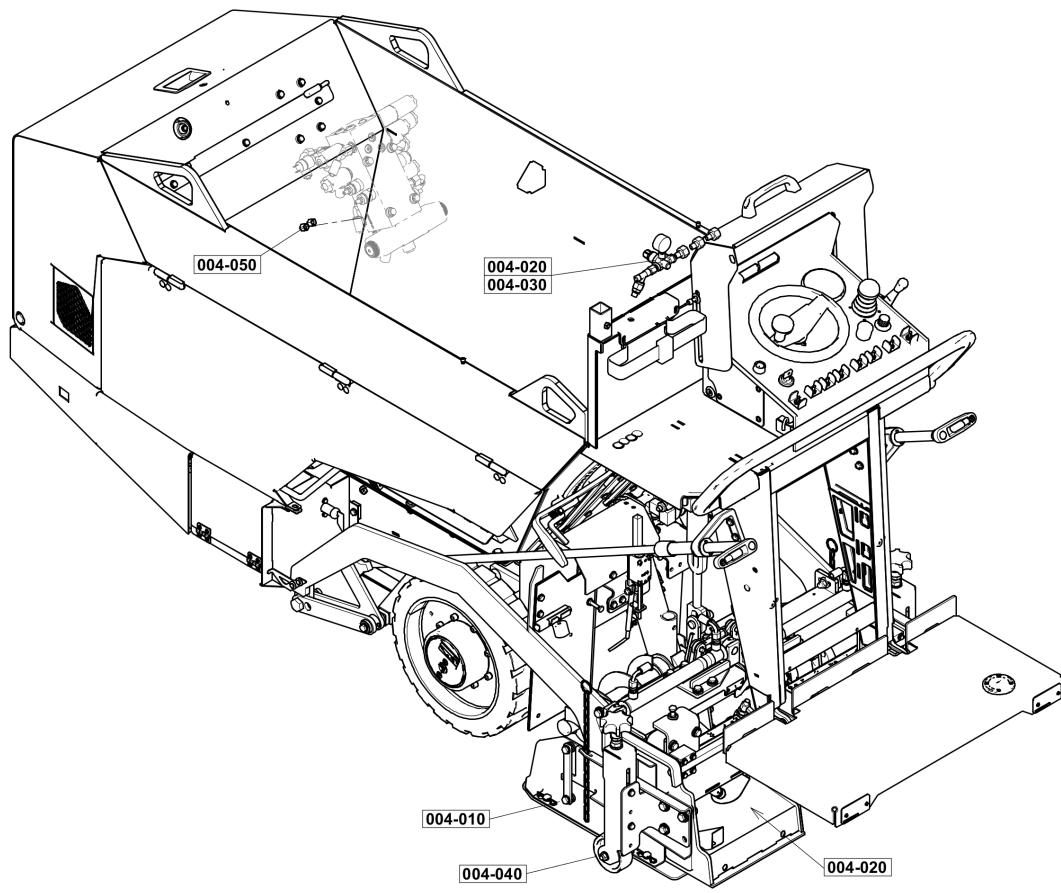

004 - Screed Screed

Item	Part No.	Name	Qty	L	C	SN INFO
004-010	4812088371	Smoothing screed	1			
004-020	4812088367	Heating	1			
004-030	4812088087	Adaptor	1			
004-040	4812088286	Copying system	1			Valid upto 4510236.
004-050	4812088270	Without vibration	1			

Refer to Parts Online for the most up to date information. The printed information might be outdated.

Fri Jan 07 11:56:04 UTC 2022