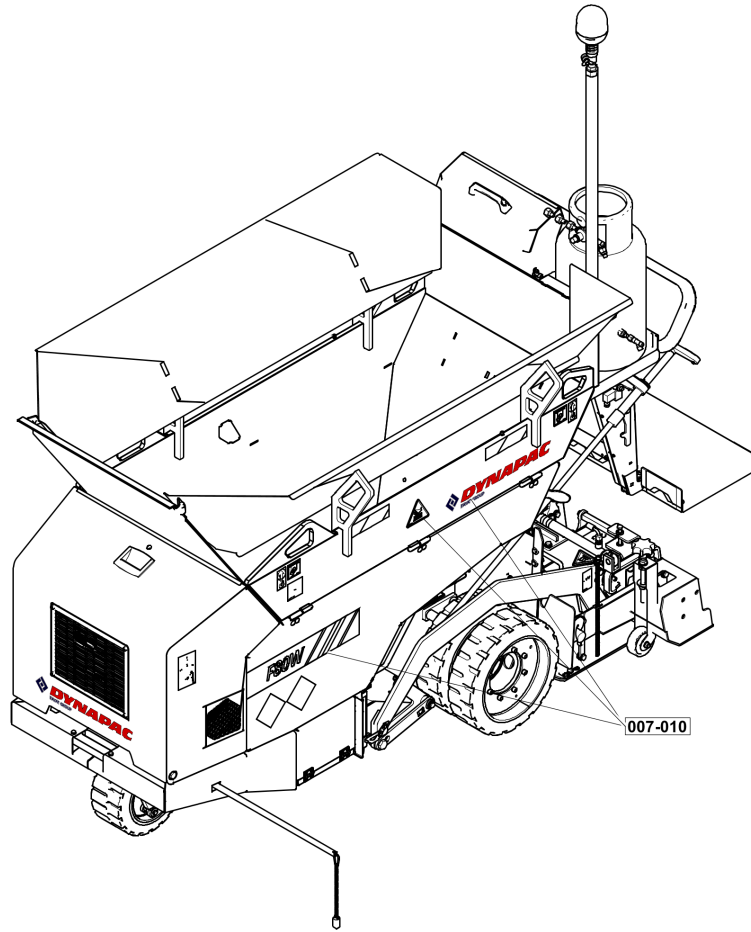

007 - Decals Decals

Item	Part No.	Name	Qty	L	C	SN INFO
007-010	4812088439	Signs	1