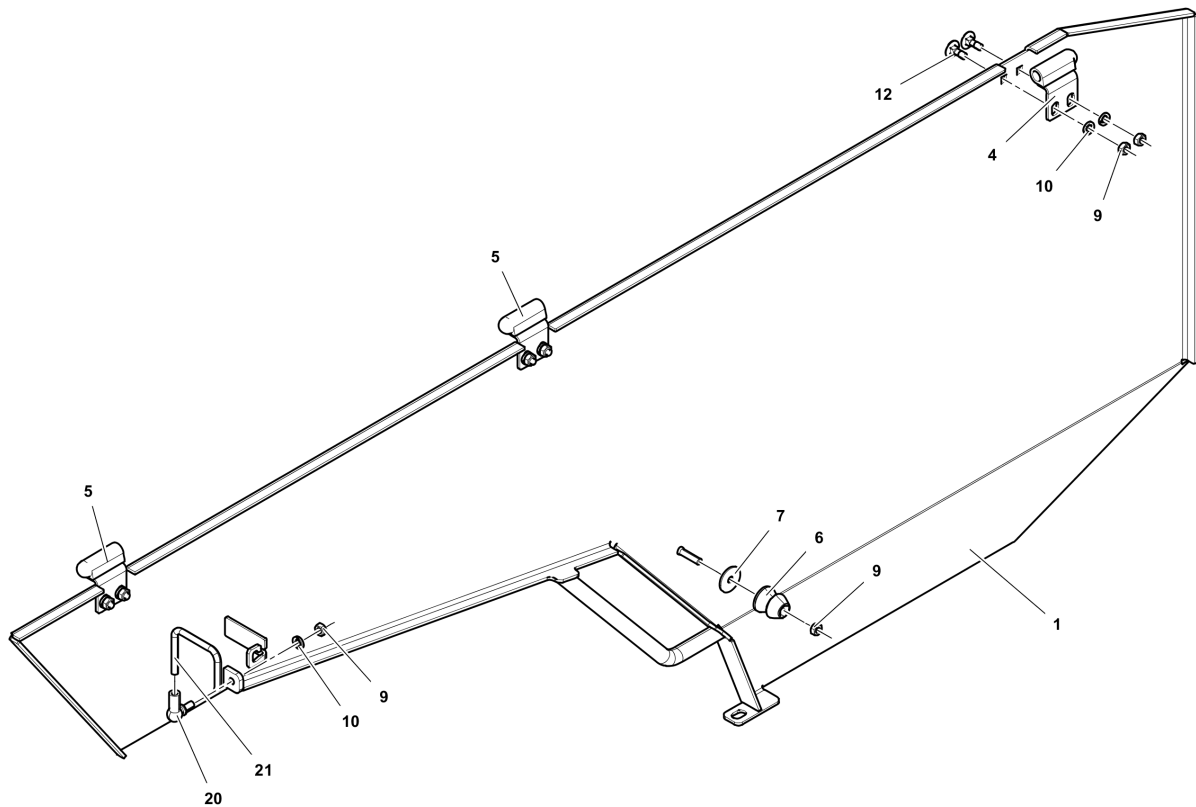

003-022_Left side cover - option 4812088726 Left side cover - option

003-022

Item	Part No.	Name	Qty	L	C	SN INFO
1	4812088727	Cover	1			
4	4812088728	Plate	1			
5	4812088729	Plate	2			
6	4812088425	Bumper	1			
7	4812088621	Washer	1			
9	4812088471	Hexagon nut	8			
10	4812088242	Lock washer	7			
12	4812088400	Truss head screw	6			
20	4812088054	Angle joint	1			
21	4812088115	Bracket	1			

Refer to Parts Online for the most up to date information. The printed information might be outdated.

Fri Jan 07 11:56:01 UTC 2022