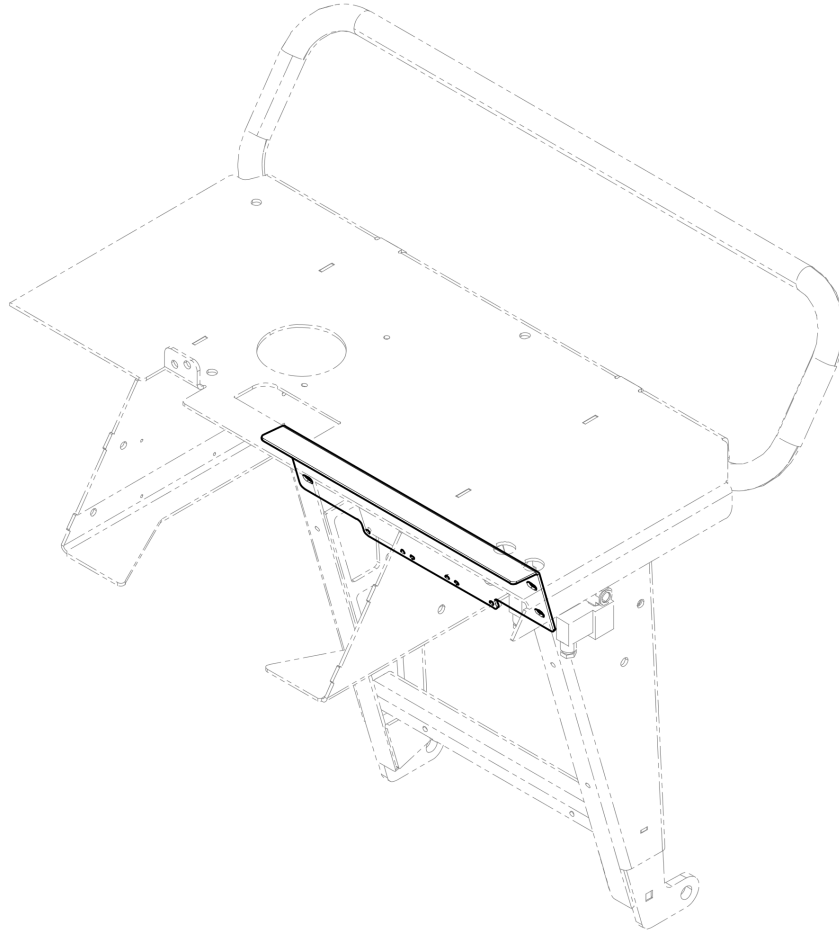

004-020-110_Holder 4812088660 Holder

004-020-110

Item	Part No.	Name	Qty	L	C	SN INFO
0	4812088660	Holder	1