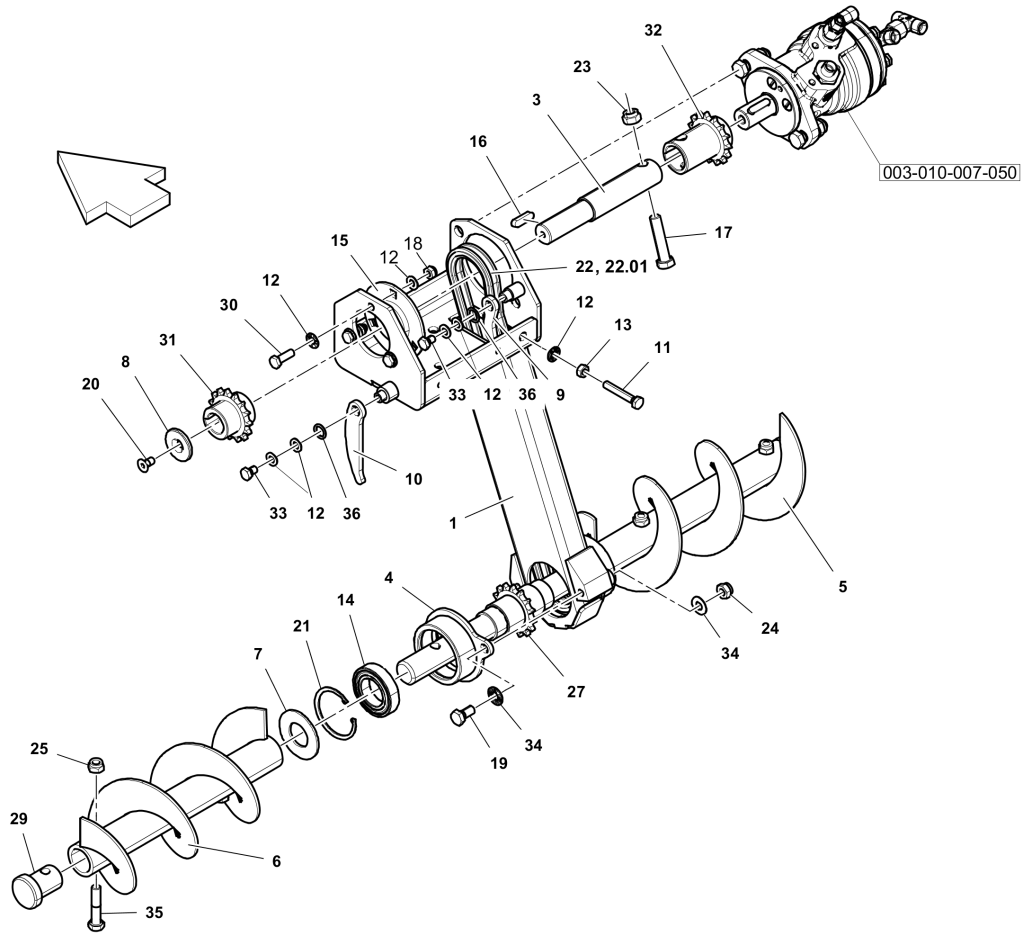

- Please note: If there is no response to CLICKING the link, please download this PDF first and then click on it.

CLICK HERE TO **DOWNLOAD** THE COMPLETE MANUAL

Item	Part No.	Name	Qty	L	C	SN INFO
17	4812088006	Hexagon nut	1			
18	4812088472	Hexagon nut	1			
19	4812088473	Hexagon nut	1			
20	4812088242	Lock washer	1			
21	4812088627	Washer	2			
22	4812088417	Lock washer	2			
23	4812088243	Lock washer	11			
24	4812088244	Lock washer	4			
25	4812088143	Exhaust pipe	1			
26	4812088636	Pipe clip	2			
27	4812088483	Socket head cap screw	8			
28	4812088335	Contact washer	4			
29	4812088209	Washer	2			
30	4812088606	Lock washer	2			
31	4812088358	Air distribution	1			
32	4812088632	Hose clip	1			
006-010-001		Instrument panel	1			

Item	Part No.	Name	Qty	L	C	SN INFO
17	4812088240	Lock washer	2			

003-010-007-005_Drive 4812088640 Drive

003-010-007-005

Item	Part No.	Name	Qty	L	C	SN INFO
1	4812088641	Housing	1			
3	4812088013	Drive shaft	1			
4	4812088310	Shaft bearing	2			
5	4812088127	Screw	1			
6	4812088128	Screw	1			
7	4812088014	Rod with drilled hole	2			
8	4812088020	Clamping washer	1			
9	4812088052	Clamping plate	1			
10	4812088056	Clamping plate	1			
11	4812088460	Hexagon head screw	1			
12	4812088243	Lock washer	11			
13	4812088472	Hexagon nut	1			
14	4812088416	Deep groove ball bearing	2			
15	4812088034	Flange	1			
16	4812088617	Feather key	1			
17	4812088469	Hexagon head screw	1			

Item	Part No.	Name	Qty	L	C	SN INFO
1	4812088727	Cover	1			
4	4812088728	Plate	1			
5	4812088729	Plate	2			
6	4812088425	Bumper	1			
7	4812088621	Washer	1			
9	4812088471	Hexagon nut	8			
10	4812088242	Lock washer	7			
12	4812088400	Truss head screw	6			
20	4812088054	Angle joint	1			
21	4812088115	Bracket	1			