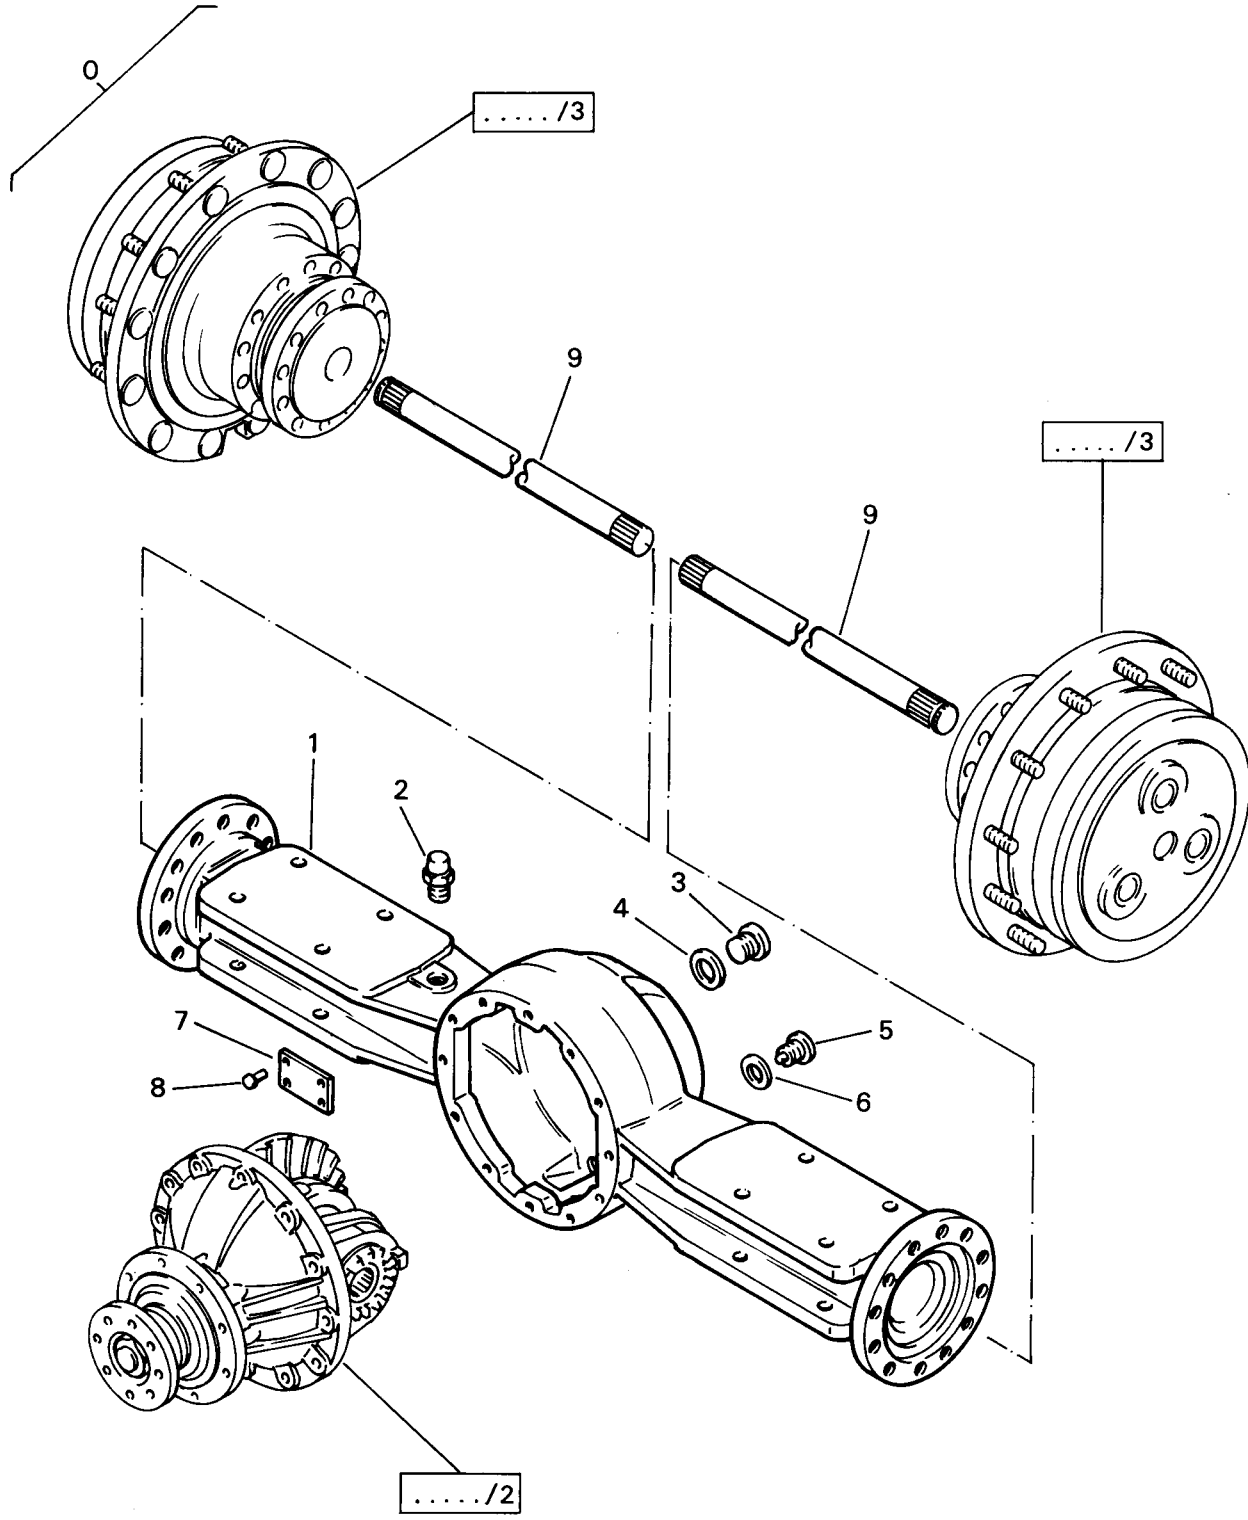

CLICK HERE TO **DOWNLOAD** THE COMPLETE MANUAL

11.23 7625701 7628102 05702171 SUCTION PIPE AND EXHAUST

BW 214

M	Item No.	Page	Part No.	Description	Quant.	Unit	Remarks
	2	002	05719020	Hexagon bolt	4,000		
	3	002	08661105	Star lock washer	4,000		
	4	002	05711307	Exhaust manifold	1,000		
	5	002	05711117	Gasket	1,000		
	7	002	05715087	Bell housing	1,000		
	8	002	05715088	Exhaust joint	1,000		
	9	002	05714602	Exhaust tube	1,000		
	10	002	05715073	Set of 2 Sealing rings	2,000		
	11	002	05716277	Sealing ring	1,000		
	12	002	07131018	Hexagon bolt	3,000		
	13	002	08111016	Hexagon nut	3,000		
	14	002	05716278	Sealing ring	2,000		
	16	002	05711309	Exhaust pipe	1,000		
	17	002	05711324	Exhaust manifold	1,000		
	18	002	05719756	Piston ring	2,000		
	19	002	05711115	Gasket	6,000		
	20	002	05719021	Pin screw	12,000		
	21	002	05710547	Hexagon nut	12,000		
	22	002	08510817	Washer	12,000		
	23	002	07622015	Screw plug	1,000		
	25	002	05711311	Silencer	1,000		
	26	002	05711330	Tube clamp	2,000		
	27	002	07141030	Hexagon bolt	2,000		
	28	002	08111016	Hexagon nut	2,000		
	29	002	08721017	Spring washer	2,000		

M	Item No.	Page	Part No.	Description	Quant.	Unit	Remarks
	200	003		>STOP	1,000		
	201	003		>>HOUSING	1,000		
	202	003		>>GUIDING BUSH	1,000		
	203	003		>>SPRING	1,000		
	204	003		>>PRESSURE SPRING	1,000		
	205	003		>>TAPPED GUDGEON	1,000		
	206	003		>>DISC	1,000		
	207	003	05726810	Membrane	1,000		
	208	003		>>BELLEVILLE WASHER	1,000		
	209	003	08720611	Spring washer	1,000		
	210	003	08110620	Hexagon nut	1,000		
	211	003		>>COVER	1,000		
	212	003		>>SCREW	1,000		
	213	003		>>SCREW	3,000		
	214	003		>>TAPPED PIN	1,000		
	215	003		>>NUT	1,000		
	216	003	09331698	Sealing ring	1,000		
	217	003		>>DOMED CAP NUT	1,000		
	218	003	09331168	Sealing ring	1,000		
	219	003		>>SCREW PLUG	1,000		
	220	003		>>HEXAGON NUT	1,000		
	221	003		>>HEXAGON BOLT	1,000		
	222	003		>>GROOVED DRIVE STUD	1,000		