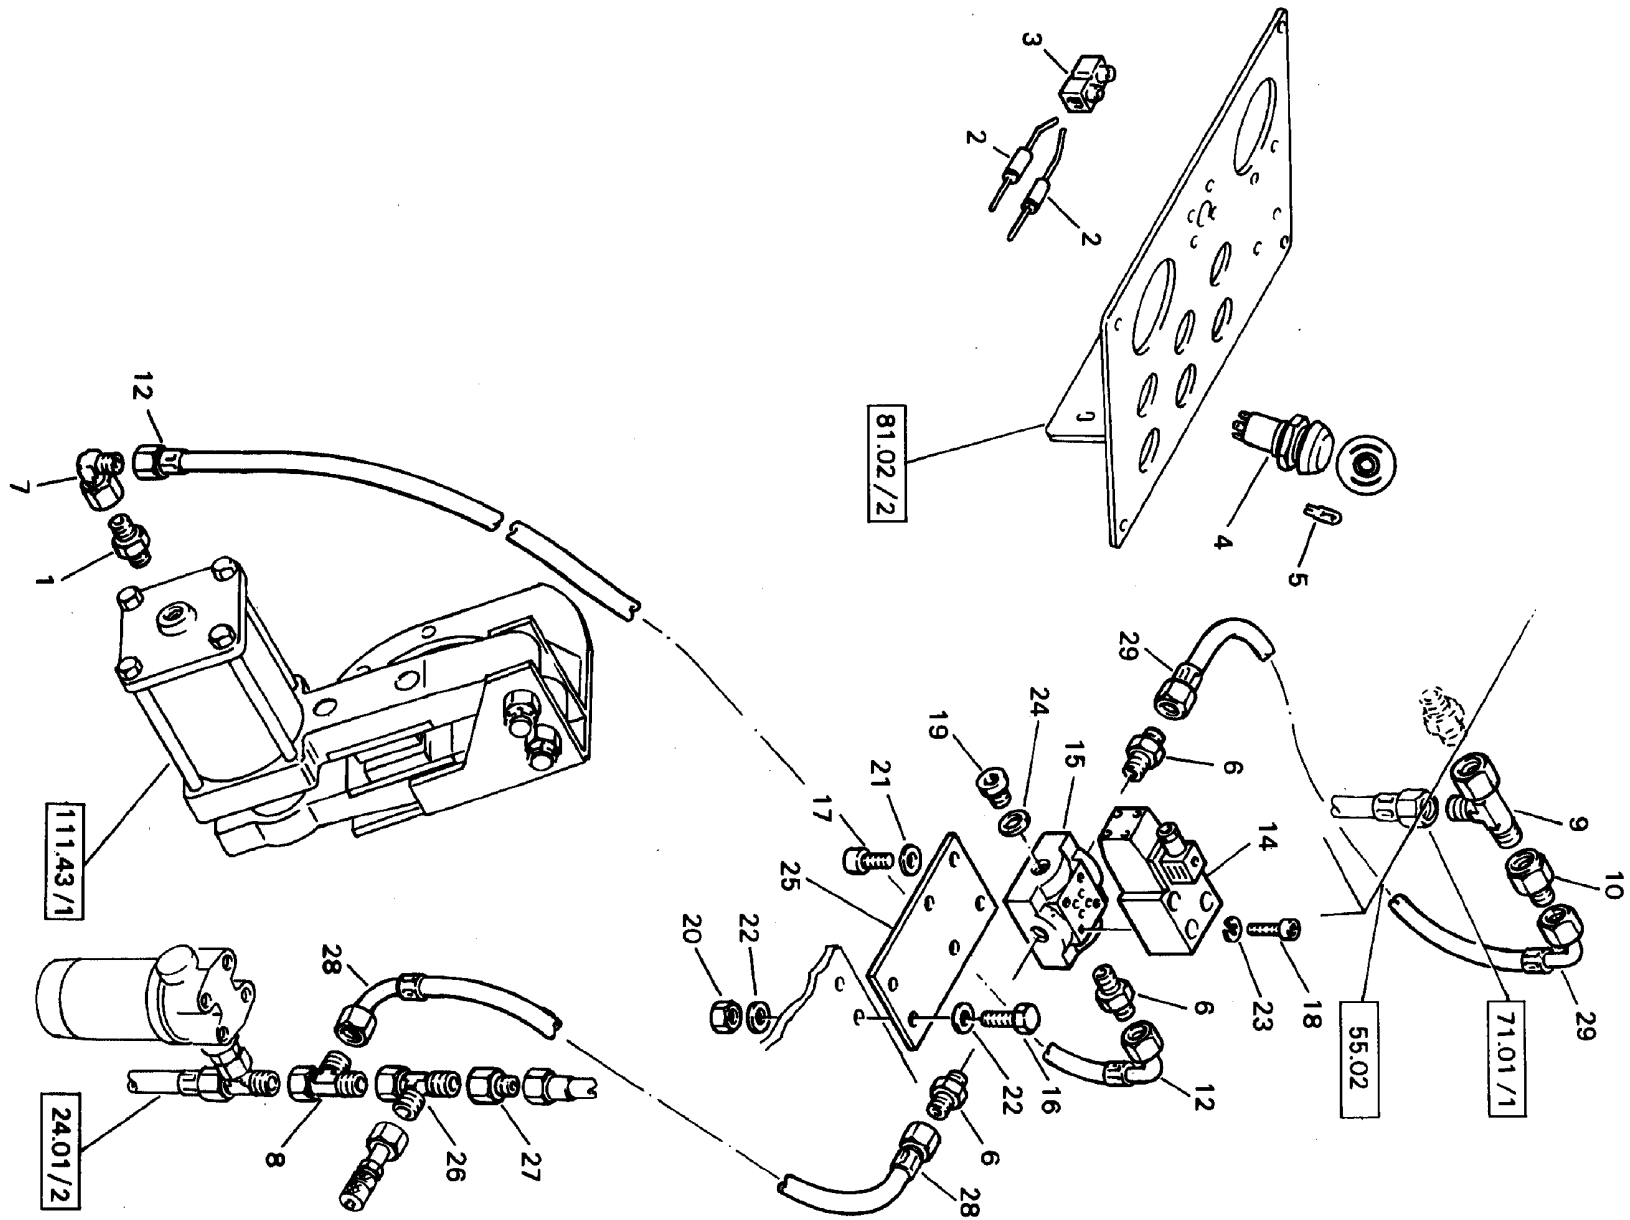

CLICK HERE TO **DOWNLOAD** THE COMPLETE MANUAL

11.23 7625701 7628102 05702171 SUCTION PIPE AND EXHAUST

BW 214

M	Item No.	Page	Part No.	Description	Quant.	Unit	Remarks
	2	002	05719020	Hexagon bolt	4,000		
	3	002	08661105	Star lock washer	4,000		
	4	002	05711307	Exhaust manifold	1,000		
	5	002	05711117	Gasket	1,000		
	7	002	05715087	Bell housing	1,000		
	8	002	05715088	Exhaust joint	1,000		
	9	002	05714602	Exhaust tube	1,000		
	10	002	05715073	Set of 2 Sealing rings	2,000		
	11	002	05716277	Sealing ring	1,000		
	12	002	07131018	Hexagon bolt	3,000		
	13	002	08111016	Hexagon nut	3,000		
	14	002	05716278	Sealing ring	2,000		
	16	002	05711309	Exhaust pipe	1,000		
	17	002	05711324	Exhaust manifold	1,000		
	18	002	05719756	Piston ring	2,000		
	19	002	05711115	Gasket	6,000		
	20	002	05719021	Pin screw	12,000		
	21	002	05710547	Hexagon nut	12,000		
	22	002	08510817	Washer	12,000		
	23	002	07622015	Screw plug	1,000		
	25	002	05711311	Silencer	1,000		
	26	002	05711330	Tube clamp	2,000		
	27	002	07141030	Hexagon bolt	2,000		
	28	002	08111016	Hexagon nut	2,000		
	29	002	08721017	Spring washer	2,000		

M	Item No.	Page	Part No.	Description	Quant.	Unit	Remarks
	200	003		>STOP	1,000		
	201	003		>>HOUSING	1,000		
	202	003		>>GUIDING BUSH	1,000		
	203	003		>>SPRING	1,000		
	204	003		>>PRESSURE SPRING	1,000		
	205	003		>>TAPPED GUDGEON	1,000		
	206	003		>>DISC	1,000		
	207	003	05726810	Membrane	1,000		
	208	003		>>BELLEVILLE WASHER	1,000		
	209	003	08720611	Spring washer	1,000		
	210	003	08110620	Hexagon nut	1,000		
	211	003		>>COVER	1,000		
	212	003		>>SCREW	1,000		
	213	003		>>SCREW	3,000		
	214	003		>>TAPPED PIN	1,000		
	215	003		>>NUT	1,000		
	216	003	09331698	Sealing ring	1,000		
	217	003		>>DOMED CAP NUT	1,000		
	218	003	09331168	Sealing ring	1,000		
	219	003		>>SCREW PLUG	1,000		
	220	003		>>HEXAGON NUT	1,000		
	221	003		>>HEXAGON BOLT	1,000		
	222	003		>>GROOVED DRIVE STUD	1,000		