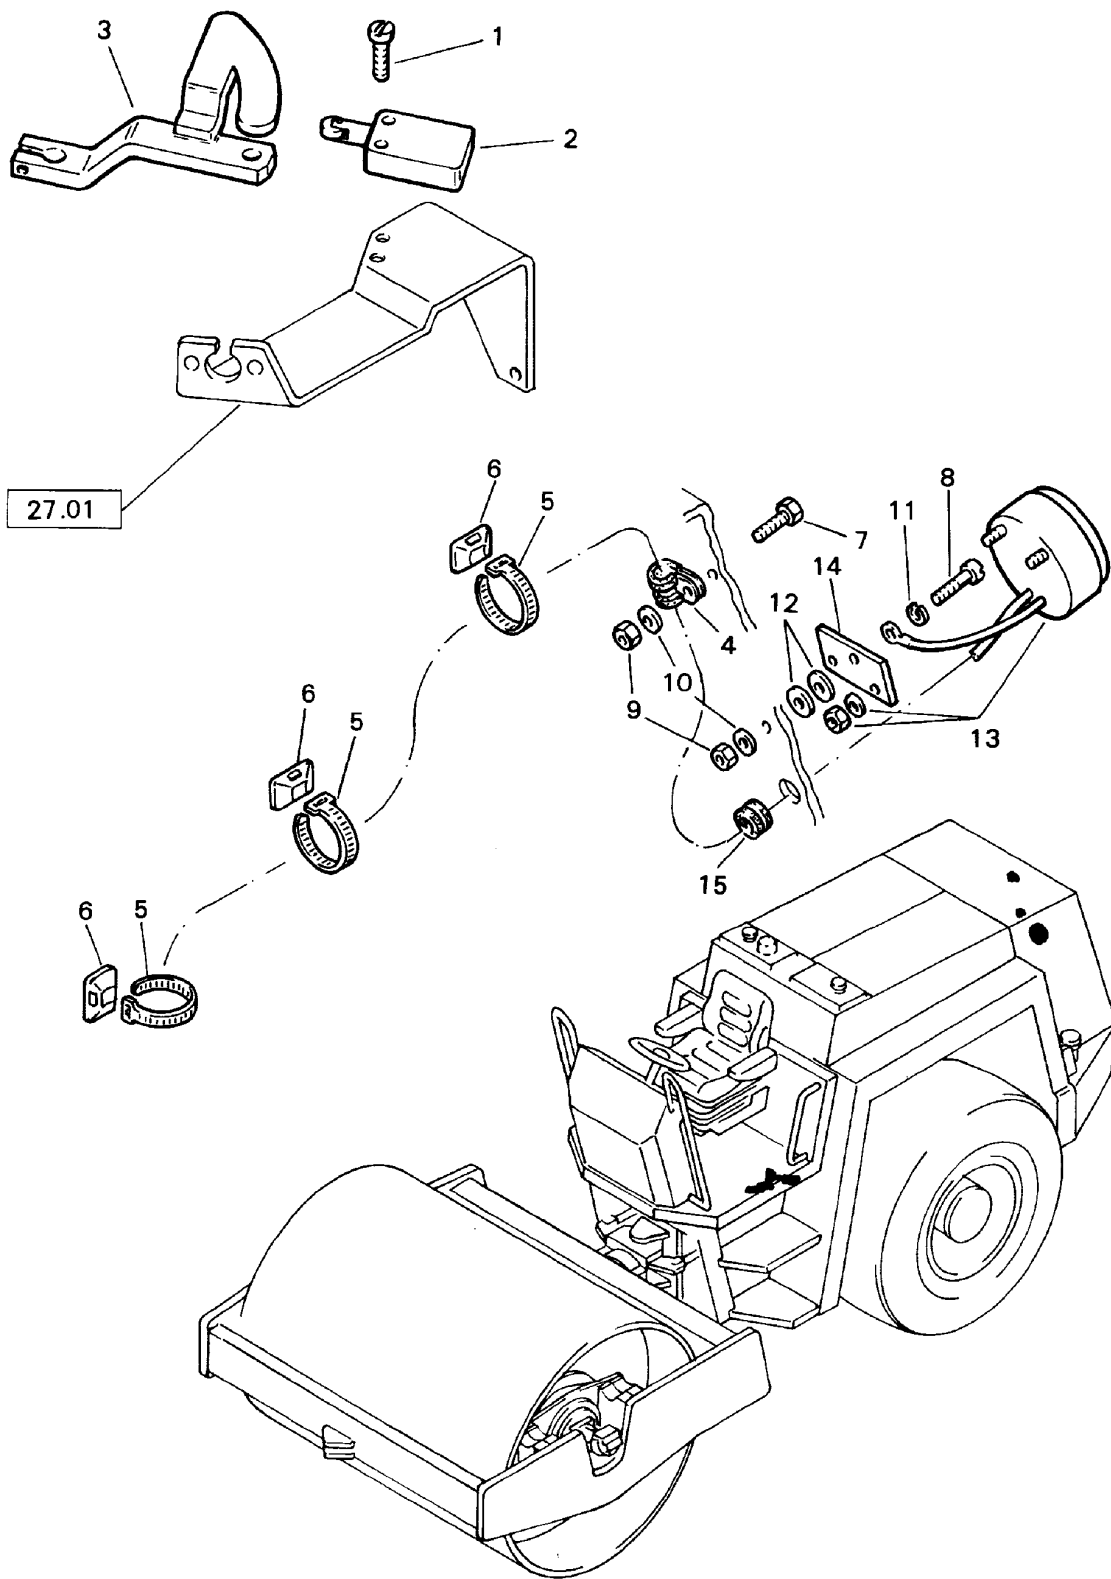

CLICK HERE TO **DOWNLOAD** THE COMPLETE MANUAL

11.23 7625701 7628102 05702171 SUCTION PIPE AND EXHAUST

BW 214

M	Item No.	Page	Part No.	Description	Quant.	Unit	Remarks
	2	002	05719020	Hexagon bolt	4,000		
	3	002	08661105	Star lock washer	4,000		
	4	002	05711307	Exhaust manifold	1,000		
	5	002	05711117	Gasket	1,000		
	7	002	05715087	Bell housing	1,000		
	8	002	05715088	Exhaust joint	1,000		
	9	002	05714602	Exhaust tube	1,000		
	10	002	05715073	Set of 2 Sealing rings	2,000		
	11	002	05716277	Sealing ring	1,000		
	12	002	07131018	Hexagon bolt	3,000		
	13	002	08111016	Hexagon nut	3,000		
	14	002	05716278	Sealing ring	2,000		
	16	002	05711309	Exhaust pipe	1,000		
	17	002	05711324	Exhaust manifold	1,000		
	18	002	05719756	Piston ring	2,000		
	19	002	05711115	Gasket	6,000		
	20	002	05719021	Pin screw	12,000		
	21	002	05710547	Hexagon nut	12,000		
	22	002	08510817	Washer	12,000		
	23	002	07622015	Screw plug	1,000		
	25	002	05711311	Silencer	1,000		
	26	002	05711330	Tube clamp	2,000		
	27	002	07141030	Hexagon bolt	2,000		
	28	002	08111016	Hexagon nut	2,000		
	29	002	08721017	Spring washer	2,000		

M	Item No.	Page	Part No.	Description	Quant.	Unit	Remarks
	200	003		>STOP	1,000		
	201	003		>>HOUSING	1,000		
	202	003		>>GUIDING BUSH	1,000		
	203	003		>>SPRING	1,000		
	204	003		>>PRESSURE SPRING	1,000		
	205	003		>>TAPPED GUDGEON	1,000		
	206	003		>>DISC	1,000		
	207	003	05726810	Membrane	1,000		
	208	003		>>BELLEVILLE WASHER	1,000		
	209	003	08720611	Spring washer	1,000		
	210	003	08110620	Hexagon nut	1,000		
	211	003		>>COVER	1,000		
	212	003		>>SCREW	1,000		
	213	003		>>SCREW	3,000		
	214	003		>>TAPPED PIN	1,000		
	215	003		>>NUT	1,000		
	216	003	09331698	Sealing ring	1,000		
	217	003		>>DOMED CAP NUT	1,000		
	218	003	09331168	Sealing ring	1,000		
	219	003		>>SCREW PLUG	1,000		
	220	003		>>HEXAGON NUT	1,000		
	221	003		>>HEXAGON BOLT	1,000		
	222	003		>>GROOVED DRIVE STUD	1,000		