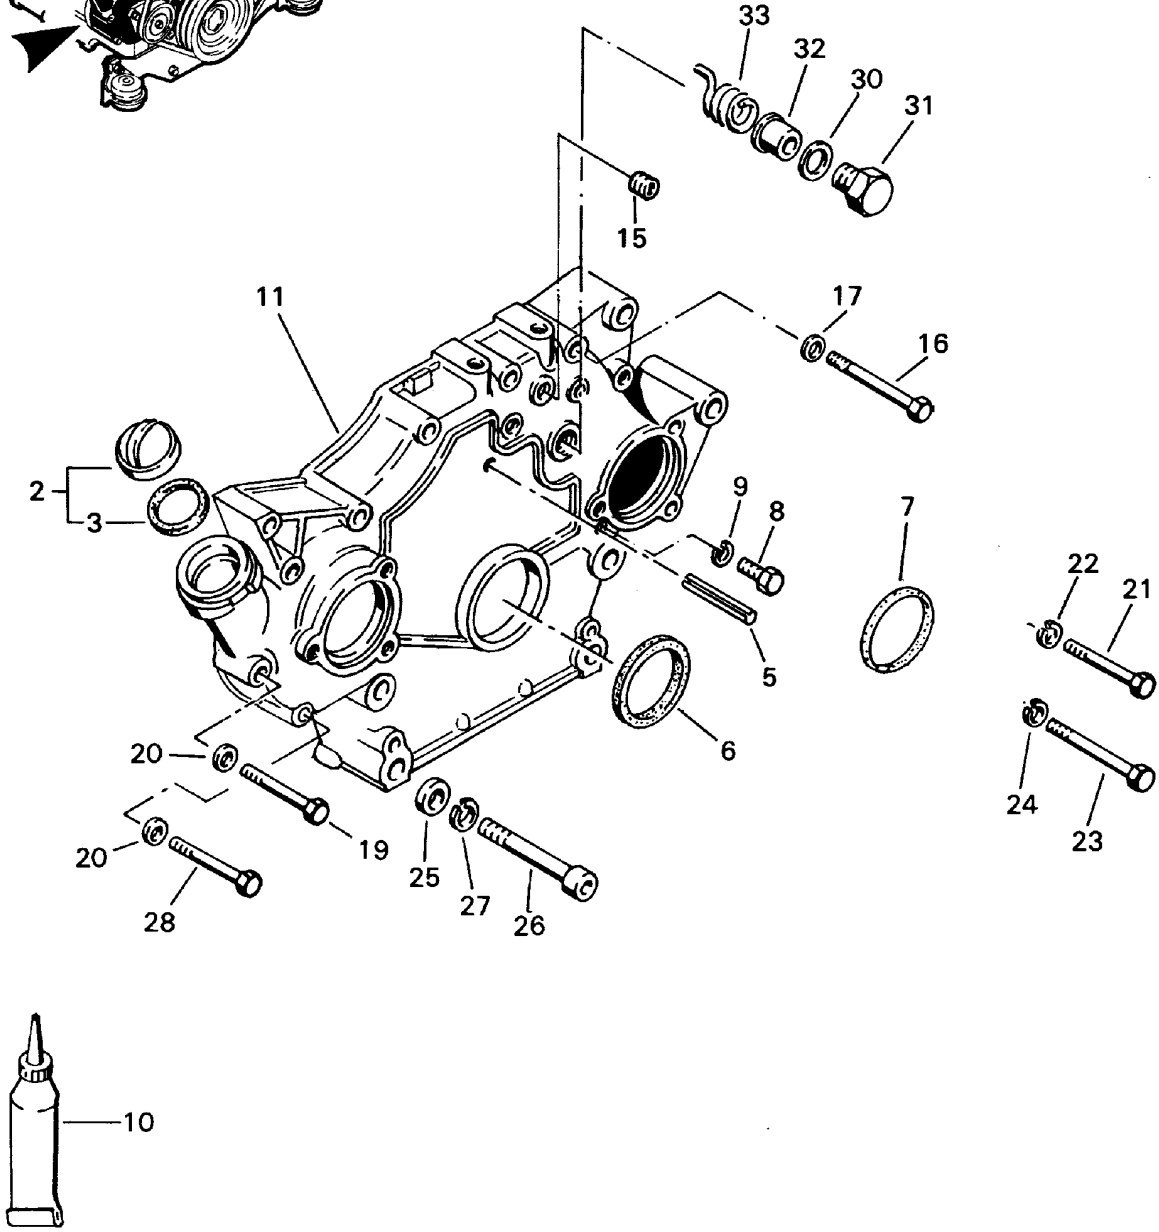

M	Item No.	Page	Part No.	Description	Quant.	Unit	Remarks
	200	003		>STOP	1,000		
	201	003		>>HOUSING	1,000		
	202	003		>>GUIDING BUSH	1,000		
	203	003		>>SPRING	1,000		
	204	003		>>PRESSURE SPRING	1,000		
	205	003		>>TAPPED GUDGEON	1,000		
	206	003		>>DISC	1,000		
	207	003	05726810	Membrane	1,000		
	208	003		>>BELLEVILLE WASHER	1,000		
	209	003	08720611	Spring washer	1,000		
	210	003	08110620	Hexagon nut	1,000		
	211	003		>>COVER	1,000		
	212	003		>>SCREW	1,000		
	213	003		>>SCREW	3,000		
	214	003		>>TAPPED PIN	1,000		
	215	003		>>NUT	1,000		
	216	003	09331698	Sealing ring	1,000		
	217	003		>>DOMED CAP NUT	1,000		
	218	003	09331168	Sealing ring	1,000		
	219	003		>>SCREW PLUG	1,000		
	220	003		>>HEXAGON NUT	1,000		
	221	003		>>HEXAGON BOLT	1,000		
	222	003		>>GROOVED DRIVE STUD	1,000		

BW 214

M	Item No.	Page	Part No.	Description	Quant.	Unit	Remarks
	1	002	05544012	Test connection	2,000		
	2	002	05551396	Hose assy.ac.WN3111	1,000		
	3	002	05540011	Double-ended union	1,000		
	4	002	05540090	Double-ended union	1,000		
	5	002	05542126	Angular union	1,000		
	6	002	05551176	Hose assy.ac.WN3111	1,000		
	7	002	05540011	Double-ended union	1,000		
	8	002	05540090	Double-ended union	1,000		
	9	002	05542126	Angular union	1,000		
	10	002	05542195	L-union	1,000		
	11	002	05550915	Hose assy.ac.WN3111	1,000		
	12	002	05540086	Double-ended union	1,000		
	13	002	05542173	T-union	1,000		
	14	002	05542290	Reducing union	1,000		
	15	002	05544032	Test connection	1,000		
	16	002	05550828	Hose assy.ac.WN3111	1,000		
	17	002	05540086	Double-ended union	1,000		
	18	002	05542192	L-union	1,000		
	19	002	05551091	Hose assy.ac.WN3111	1,000		
	20	002	05540012	Double-ended union	1,000		
	21	002	05542177	T-union	2,000		
	22	002	05548006	Socket	1,000		
	23	002	05551166	Hose assy.ac.WN3111	1,000		
	24	002	05540086	Double-ended union	2,000		
	25	002	05542123	Angular union	1,000		
	26	002	05550840	Hose assy.ac.WN3111	1,000		
	27	002	05542127	Angular union	1,000		