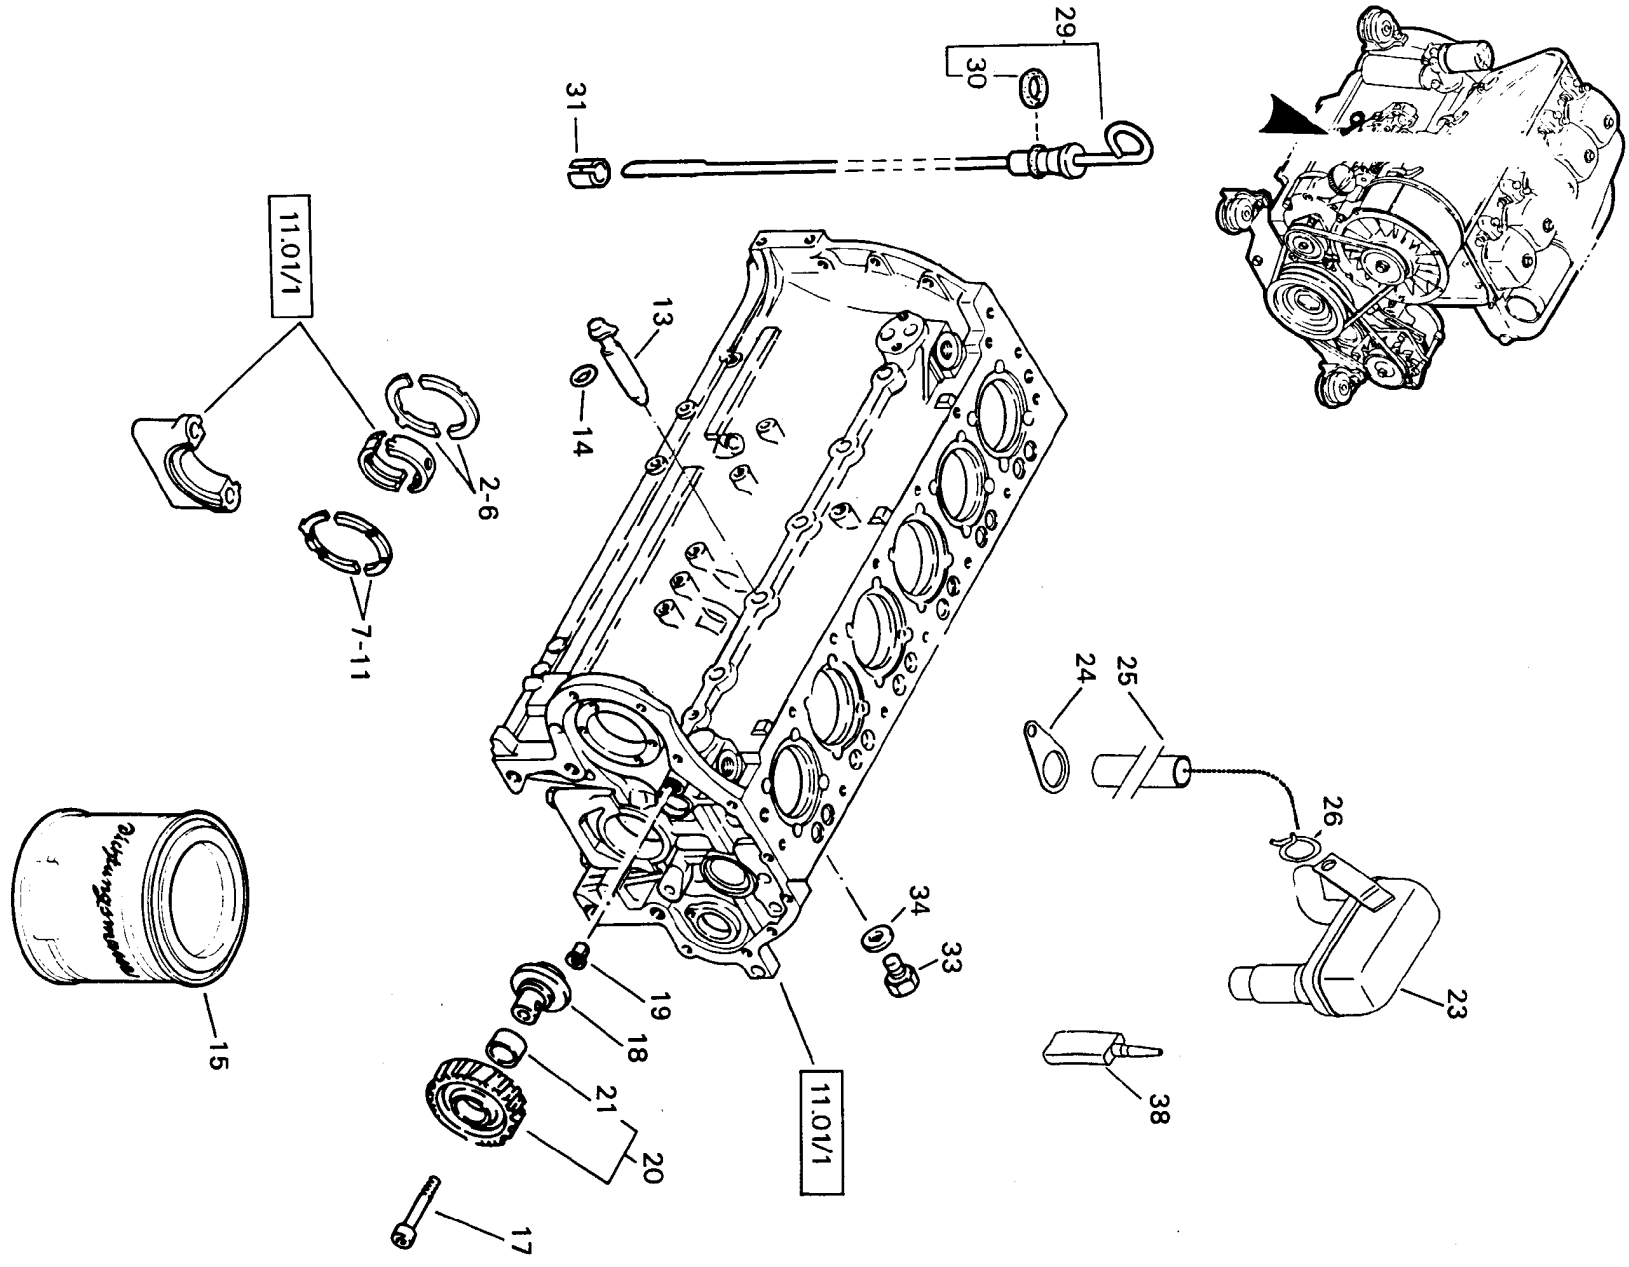

CLICK HERE TO **DOWNLOAD** THE COMPLETE MANUAL

11.23 7625701 7628102 05702171 SUCTION PIPE AND EXHAUST

BW 214

M	Item No.	Page	Part No.	Description	Quant.	Unit	Remarks
	2	002	05719020	Hexagon bolt	4,000		
	3	002	08661105	Star lock washer	4,000		
	4	002	05711307	Exhaust manifold	1,000		
	5	002	05711117	Gasket	1,000		
	7	002	05715087	Bell housing	1,000		
	8	002	05715088	Exhaust joint	1,000		
	9	002	05714602	Exhaust tube	1,000		
	10	002	05715073	Set of 2 Sealing rings	2,000		
	11	002	05716277	Sealing ring	1,000		
	12	002	07131018	Hexagon bolt	3,000		
	13	002	08111016	Hexagon nut	3,000		
	14	002	05716278	Sealing ring	2,000		
	16	002	05711309	Exhaust pipe	1,000		
	17	002	05711324	Exhaust manifold	1,000		
	18	002	05719756	Piston ring	2,000		
	19	002	05711115	Gasket	6,000		
	20	002	05719021	Pin screw	12,000		
	21	002	05710547	Hexagon nut	12,000		
	22	002	08510817	Washer	12,000		
	23	002	07622015	Screw plug	1,000		
	25	002	05711311	Silencer	1,000		
	26	002	05711330	Tube clamp	2,000		
	27	002	07141030	Hexagon bolt	2,000		
	28	002	08111016	Hexagon nut	2,000		
	29	002	08721017	Spring washer	2,000		

M	Item No.	Page	Part No.	Description	Quant.	Unit	Remarks
	200	003		>STOP	1,000		
	201	003		>>HOUSING	1,000		
	202	003		>>GUIDING BUSH	1,000		
	203	003		>>SPRING	1,000		
	204	003		>>PRESSURE SPRING	1,000		
	205	003		>>TAPPED GUDGEON	1,000		
	206	003		>>DISC	1,000		
	207	003	05726810	Membrane	1,000		
	208	003		>>BELLEVILLE WASHER	1,000		
	209	003	08720611	Spring washer	1,000		
	210	003	08110620	Hexagon nut	1,000		
	211	003		>>COVER	1,000		
	212	003		>>SCREW	1,000		
	213	003		>>SCREW	3,000		
	214	003		>>TAPPED PIN	1,000		
	215	003		>>NUT	1,000		
	216	003	09331698	Sealing ring	1,000		
	217	003		>>DOMED CAP NUT	1,000		
	218	003	09331168	Sealing ring	1,000		
	219	003		>>SCREW PLUG	1,000		
	220	003		>>HEXAGON NUT	1,000		
	221	003		>>HEXAGON BOLT	1,000		
	222	003		>>GROOVED DRIVE STUD	1,000		