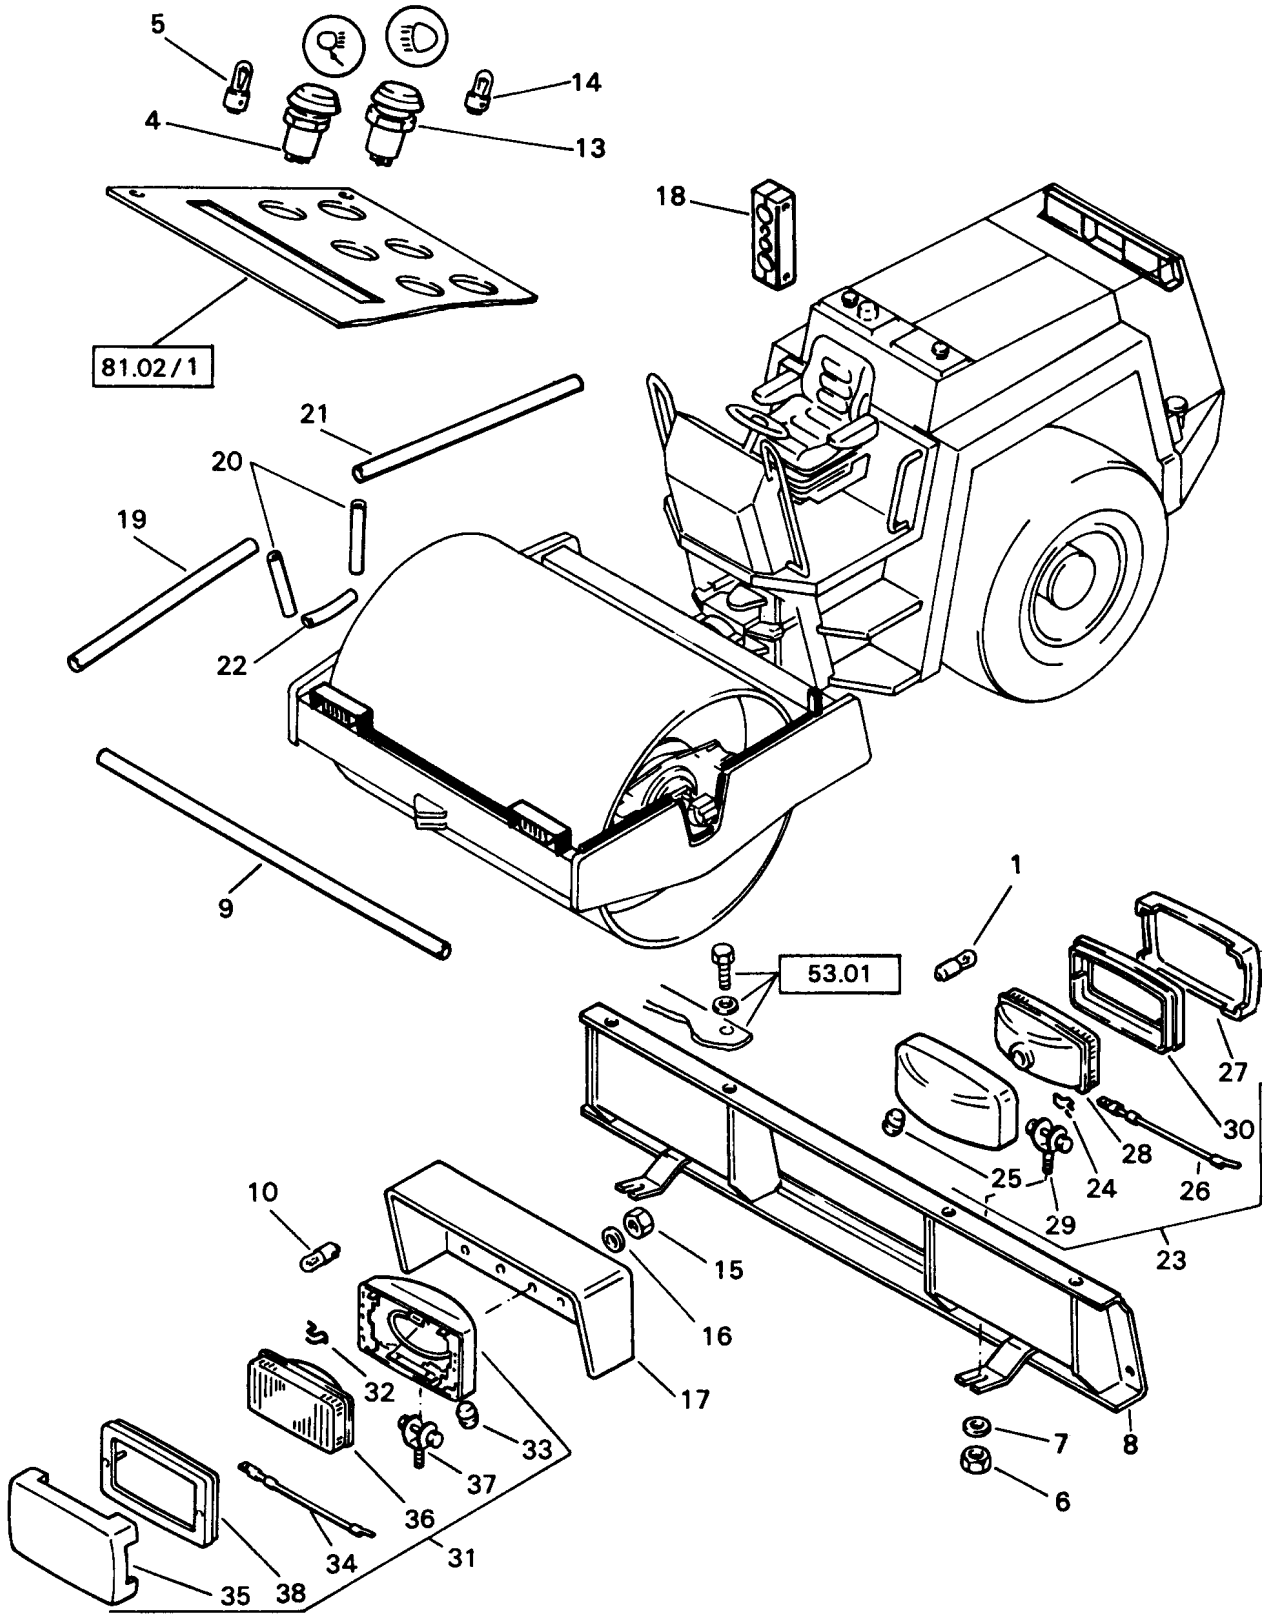

CLICK HERE TO **DOWNLOAD** THE COMPLETE MANUAL

11.23 7625701 7628102 05702171 SUCTION PIPE AND EXHAUST

BW 214

M	Item No.	Page	Part No.	Description	Quant.	Unit	Remarks
	2	002	05719020	Hexagon bolt	4,000		
	3	002	08661105	Star lock washer	4,000		
	4	002	05711307	Exhaust manifold	1,000		
	5	002	05711117	Gasket	1,000		
	7	002	05715087	Bell housing	1,000		
	8	002	05715088	Exhaust joint	1,000		
	9	002	05714602	Exhaust tube	1,000		
	10	002	05715073	Set of 2 Sealing rings	2,000		
	11	002	05716277	Sealing ring	1,000		
	12	002	07131018	Hexagon bolt	3,000		
	13	002	08111016	Hexagon nut	3,000		
	14	002	05716278	Sealing ring	2,000		
	16	002	05711309	Exhaust pipe	1,000		
	17	002	05711324	Exhaust manifold	1,000		
	18	002	05719756	Piston ring	2,000		
	19	002	05711115	Gasket	6,000		
	20	002	05719021	Pin screw	12,000		
	21	002	05710547	Hexagon nut	12,000		
	22	002	08510817	Washer	12,000		
	23	002	07622015	Screw plug	1,000		
	25	002	05711311	Silencer	1,000		
	26	002	05711330	Tube clamp	2,000		
	27	002	07141030	Hexagon bolt	2,000		
	28	002	08111016	Hexagon nut	2,000		
	29	002	08721017	Spring washer	2,000		

M	Item No.	Page	Part No.	Description	Quant.	Unit	Remarks
	200	003		>STOP	1,000		
	201	003		>>HOUSING	1,000		
	202	003		>>GUIDING BUSH	1,000		
	203	003		>>SPRING	1,000		
	204	003		>>PRESSURE SPRING	1,000		
	205	003		>>TAPPED GUDGEON	1,000		
	206	003		>>DISC	1,000		
	207	003	05726810	Membrane	1,000		
	208	003		>>BELLEVILLE WASHER	1,000		
	209	003	08720611	Spring washer	1,000		
	210	003	08110620	Hexagon nut	1,000		
	211	003		>>COVER	1,000		
	212	003		>>SCREW	1,000		
	213	003		>>SCREW	3,000		
	214	003		>>TAPPED PIN	1,000		
	215	003		>>NUT	1,000		
	216	003	09331698	Sealing ring	1,000		
	217	003		>>DOMED CAP NUT	1,000		
	218	003	09331168	Sealing ring	1,000		
	219	003		>>SCREW PLUG	1,000		
	220	003		>>HEXAGON NUT	1,000		
	221	003		>>HEXAGON BOLT	1,000		
	222	003		>>GROOVED DRIVE STUD	1,000		