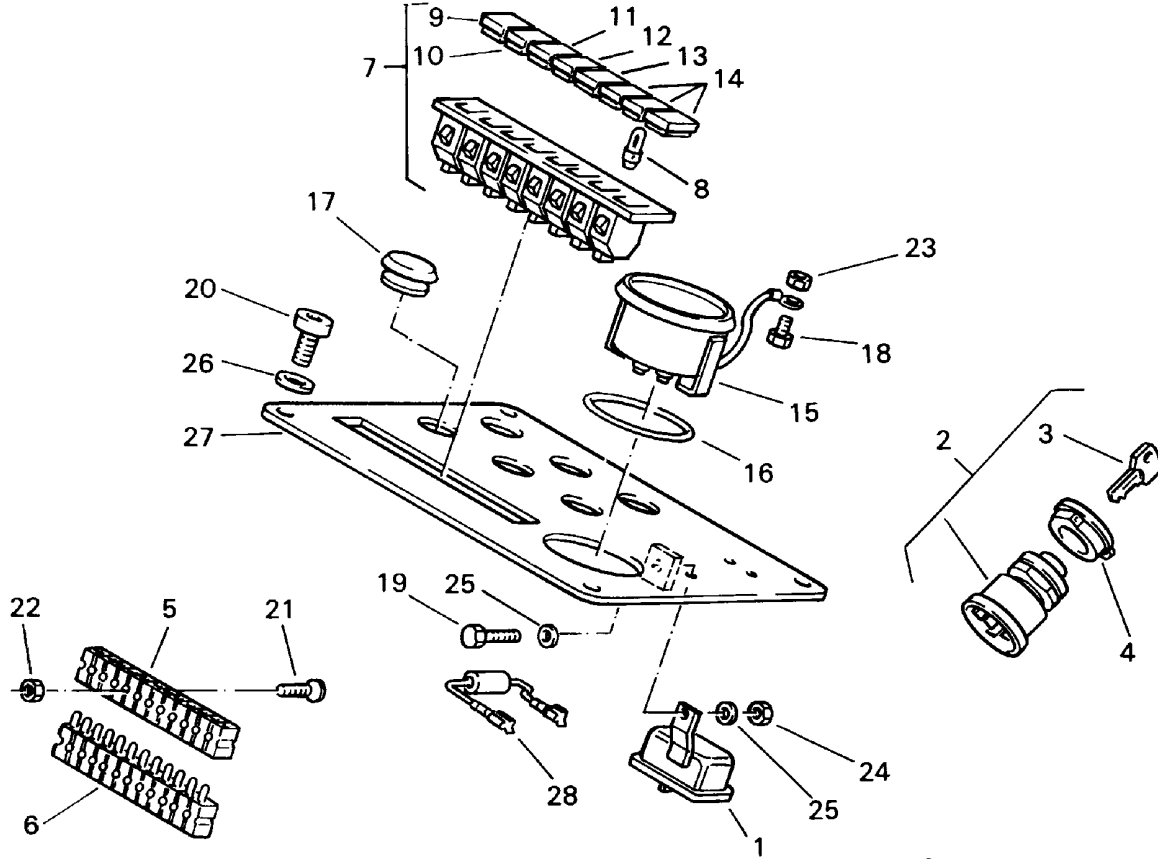

71.01 101400400145 101400400253 HYDRAULIC, VIBRATION

BW 214

M	Item No.	Page	Part No.	Description	Quant.	Unit	Remarks
	1	002	07141224	Hexagon bolt	2,000		
	2	002	08511324	Washer	2,000		
	4	002	05540040	Double-ended union	1,000		
	5	002	05540090	Double-ended union	1,000		
	6	002	05551211	Hose assy.ac.WN3111	1,000		
	7	002	05551907	Tube clamp	3,000		
	9	002	07140824	Hexagon bolt	5,000		
	10	002	08110812	Hexagon nut	4,000		
	11	002	08510817	Washer	5,000		
	12	002	05540089	Double-ended union	1,000		
	13	002	05542194	L-union	1,000		
	14	002	05544012	Test connection	2,000		
	15	002	05544034	Test connection	1,000		
	16	002	05548013	Double-ended union	1,000		
	17	002	05550907	Hose	1,000		
	18	002	07140825	Hexagon bolt	4,000		
	19	002	08510817	Washer	4,000		
	20	002	05540081	Double-ended union	1,000		
	21	002	05542196	L-union	1,000		
	22	002	05548005	Double-ended union	1,000		
	24	002	05540081	Double-ended union	1,000		
	25	002	05542127	Angular union	1,000		
	26	002	05551166	Hose assy.ac.WN3111	1,000		
	27	002	05540012	Double-ended union	1,000		
	28	002	05550916	Hose assy.ac.WN3111	1,000		
	29	002	05540081	Double-ended union	1,000		
	31	002	05972401	Oiltemperature regulator	1,000