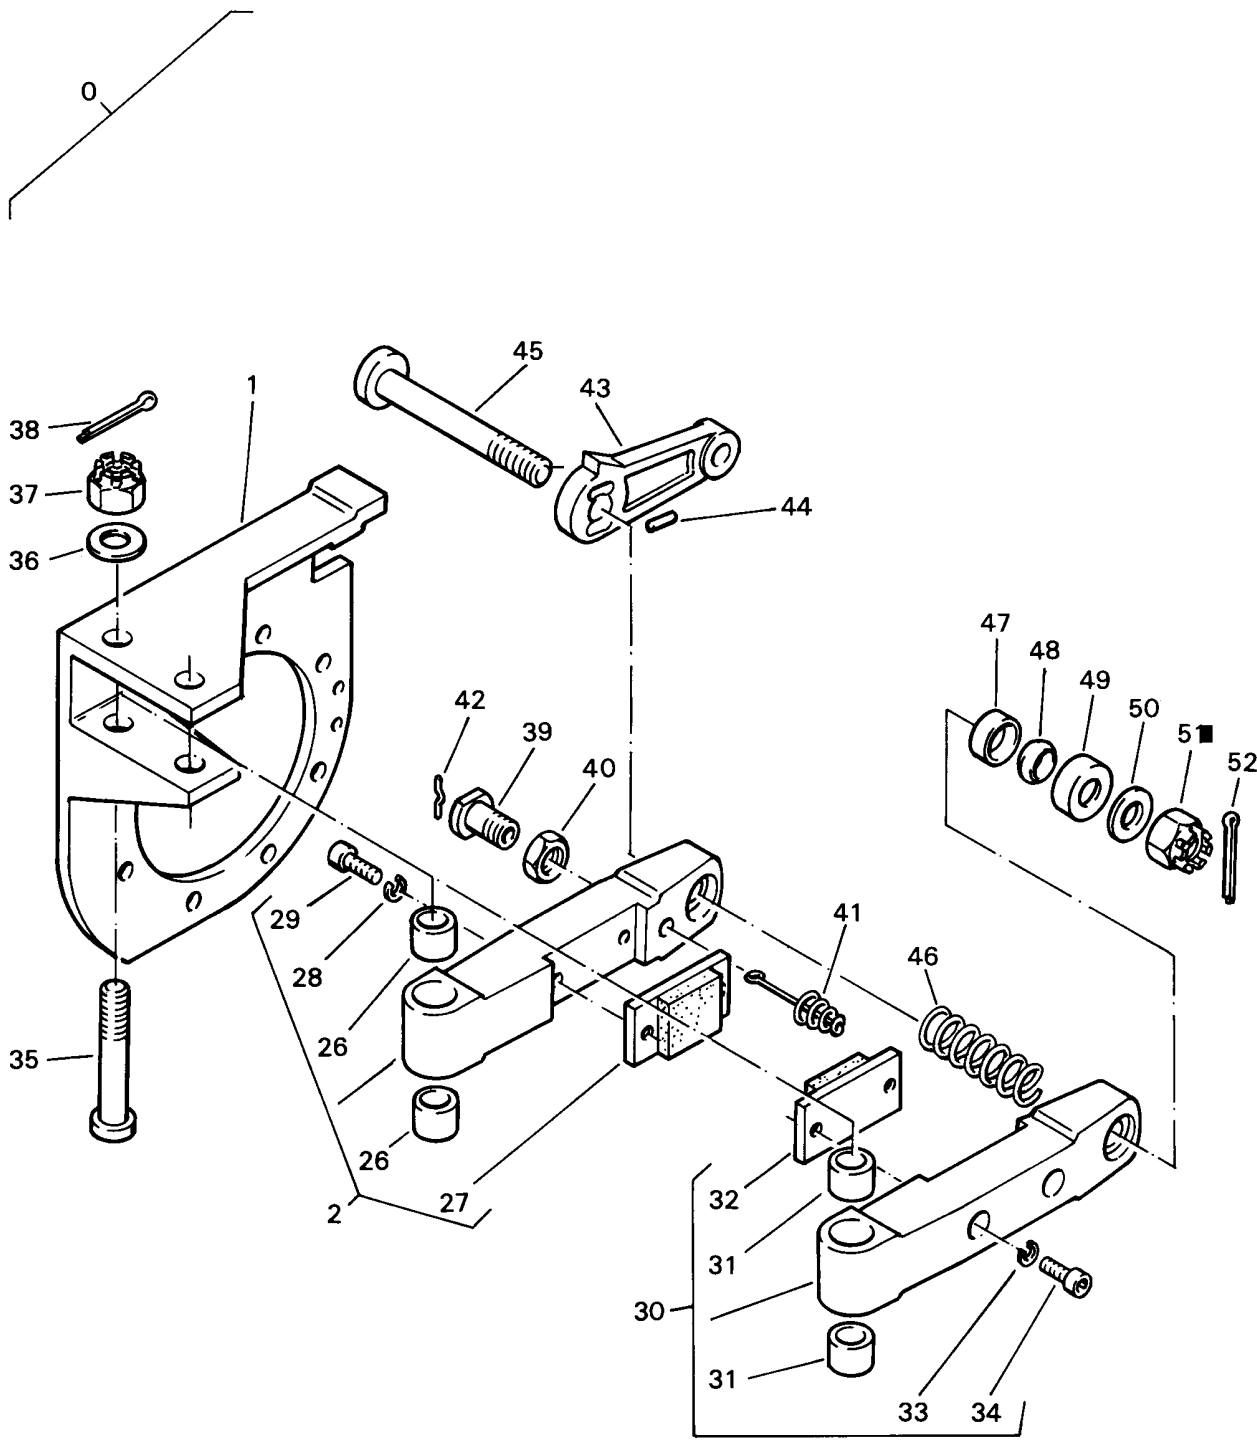

44.01 101400400103 101400400203 HYDRAULIC STEERING SYSTEM

BW 214

M	Item No.	Page	Part No.	Description	Quant.	Unit	Remarks
	1	001	05541721	Union	2,000		
	2	001	05545016	Cap nut	4,000		
	3	001	05545416	Cutting ring	4,000		
	4	001	05545726	Double-ended union	2,000		
	5	001	05552707	Tube clamp	4,000		
	6	001	07140636	Hexagon bolt	4,000		
	7	001	08110610	Hexagon nut	4,000		
	8	001	08510612	Washer	4,000		
	9	001	09411001	Grease nipple	2,000		
	10	001	40250901	Tube	2,000		
	11	001	05540039	Double-ended union	3,000		
	12	001	05580101	Cap,steering wheel	1,000		
	13	001	05580103	Rotating knob	1,000		
	14	001	05580105	Steering wheel	1,000		
	15	001	00652004	Profile	0,150	m	
	16	001	00652003	Profile	0,180	m	
	17	001	07140824	Hexagon bolt	4,000		
	18	001	07591020	Pin screw	4,000		
	19	001	08111015	Hexagon nut	4,000		
	20	001	08511021	Washer	4,000		
	21	001	08752084	Spring washer	4,000		
	22	001	40001017	Shim	4,000		
	23	001	40250401	Spacer piece	1,000		
	24	001	05550817	Hose assy.ac.WN3111	1,000		
	25	001	05540010	Double-ended union	2,000		
	26	001	05542194	L-union	2,000		
	27	001	05550858	Hose assy.ac.WN3111	2,000