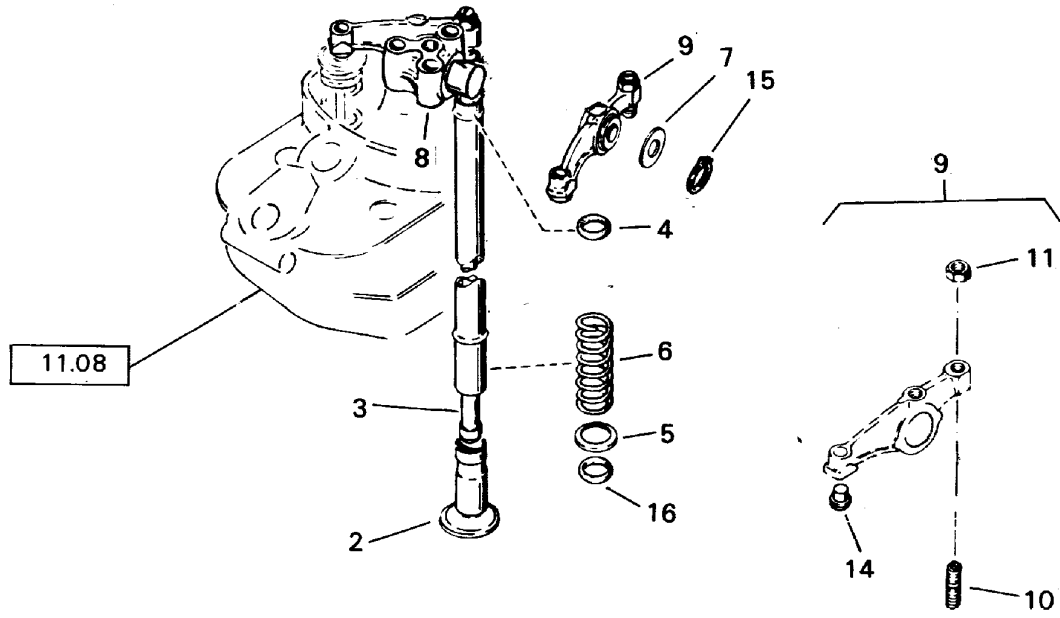

CLICK HERE TO **DOWNLOAD** THE COMPLETE MANUAL

11.23 7625701 7628102 05702171 SUCTION PIPE AND EXHAUST

BW 214

M	Item No.	Page	Part No.	Description	Quant.	Unit	Remarks
	2	002	05719020	Hexagon bolt	4,000		
	3	002	08661105	Star lock washer	4,000		
	4	002	05711307	Exhaust manifold	1,000		
	5	002	05711117	Gasket	1,000		
	7	002	05715087	Bell housing	1,000		
	8	002	05715088	Exhaust joint	1,000		
	9	002	05714602	Exhaust tube	1,000		
	10	002	05715073	Set of 2 Sealing rings	2,000		
	11	002	05716277	Sealing ring	1,000		
	12	002	07131018	Hexagon bolt	3,000		
	13	002	08111016	Hexagon nut	3,000		
	14	002	05716278	Sealing ring	2,000		
	16	002	05711309	Exhaust pipe	1,000		
	17	002	05711324	Exhaust manifold	1,000		
	18	002	05719756	Piston ring	2,000		
	19	002	05711115	Gasket	6,000		
	20	002	05719021	Pin screw	12,000		
	21	002	05710547	Hexagon nut	12,000		
	22	002	08510817	Washer	12,000		
	23	002	07622015	Screw plug	1,000		
	25	002	05711311	Silencer	1,000		
	26	002	05711330	Tube clamp	2,000		
	27	002	07141030	Hexagon bolt	2,000		
	28	002	08111016	Hexagon nut	2,000		
	29	002	08721017	Spring washer	2,000		

M	Item No.	Page	Part No.	Description	Quant.	Unit	Remarks
	200	003		>STOP	1,000		
	201	003		>>HOUSING	1,000		
	202	003		>>GUIDING BUSH	1,000		
	203	003		>>SPRING	1,000		
	204	003		>>PRESSURE SPRING	1,000		
	205	003		>>TAPPED GUDGEON	1,000		
	206	003		>>DISC	1,000		
	207	003	05726810	Membrane	1,000		
	208	003		>>BELLEVILLE WASHER	1,000		
	209	003	08720611	Spring washer	1,000		
	210	003	08110620	Hexagon nut	1,000		
	211	003		>>COVER	1,000		
	212	003		>>SCREW	1,000		
	213	003		>>SCREW	3,000		
	214	003		>>TAPPED PIN	1,000		
	215	003		>>NUT	1,000		
	216	003	09331698	Sealing ring	1,000		
	217	003		>>DOMED CAP NUT	1,000		
	218	003	09331168	Sealing ring	1,000		
	219	003		>>SCREW PLUG	1,000		
	220	003		>>HEXAGON NUT	1,000		
	221	003		>>HEXAGON BOLT	1,000		
	222	003		>>GROOVED DRIVE STUD	1,000		