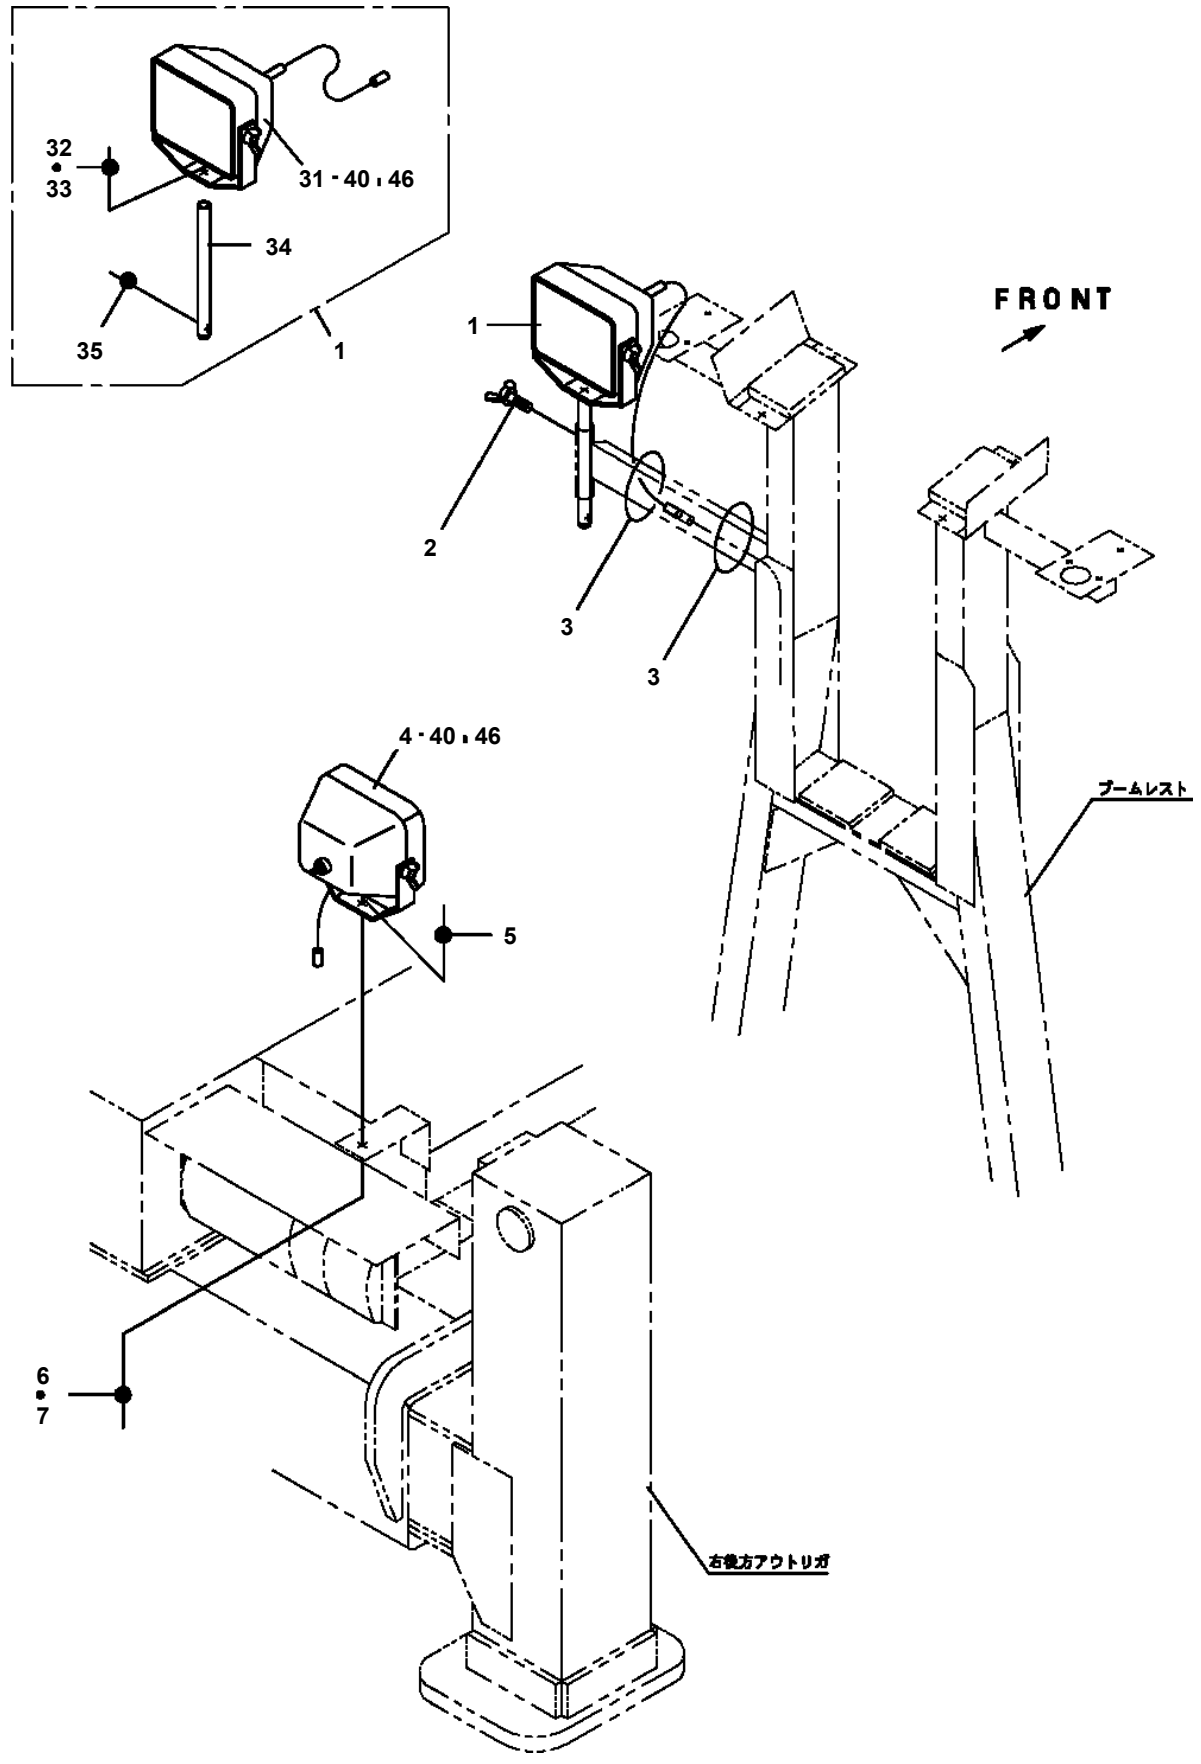

LS-1800-1-10204 UPPER, LOWER NISSAN DIESEL PB-BPS81N-L5LX
PN1080096-01 LAMP (WORKING)