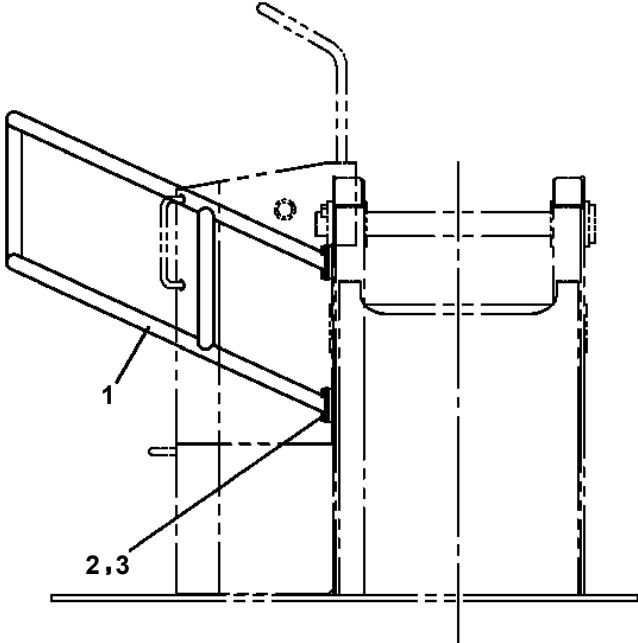

LS-1800-1-10204 UPPER,LOWER NISSAN DIESEL PB-BPS81N-L5LX

Pos No.	Parts No	Parts Name	Qty	Unit	Technical Data	Serial No (Start)	Serial No (End)	Remarks	P
1	42695161000	FENDER	1						
2	42695162000	FENDER (FRONT,LEFT)	1						
3	42695163000	BOX ASSY	1						
4	42694524000	FENDER	1						
5	90303071001	WASHER,PLAIN	4		10				
6	90101210020	BOLT	8		M10X20				
7	90302041001	WASHER,SPRING	24		10				
8	90201201000	NUT	4		M10				
9	90101210025	BOLT	16		M10X25				
10	42692330100	PLATE	8		T=1				
11	37000505950	PLATE	16		T=3.2				
12	82400000201	GROMMET	5		KG-016				
31	42695163100	BOX	1						
33	42695163800	COVER	1						
34	82464110006	HINGE	5						
35	80172804008	SCREW,MACHINE	30		M4X8				
36	90201500400	NUT	47		M4				
37	90302510401	WASHER,SPRING	50		4				
38	90303520401	WASHER,PLAIN	30		4				
39	82466153903	CATCH	3						
40	80175804010	SCREW,MACHINE	12		M4X10				
41	82400000393	INSULATOR	3						
42	80172803014	SCREW,MACHINE	3		M3X14				
43	90201500300	NUT	3		M3				
44	42695164200	COVER	1						
45	80182808016	SCREW,MACHINE	4						
46	90201200800	NUT	4		M8				
47	90302040801	WASHER,SPRING	4		8				
48	90303070801	WASHER,PLAIN	2		8				
49	42695164000	COVER	1						
50	42695164100	COVER	1						
51	82464107813	HINGE	2						
52	80172804010	SCREW,MACHINE	12		M4X10				
53	90303520301	WASHER,PLAIN	3		3				
69	82400000204	GROMMET	1	M	L=320				

**LS-1800-1-10204 UPPER,LOWER NISSAN DIESEL PB-BPS81N-L5LX
PX1210012-00 GUARD INSTALLATION**