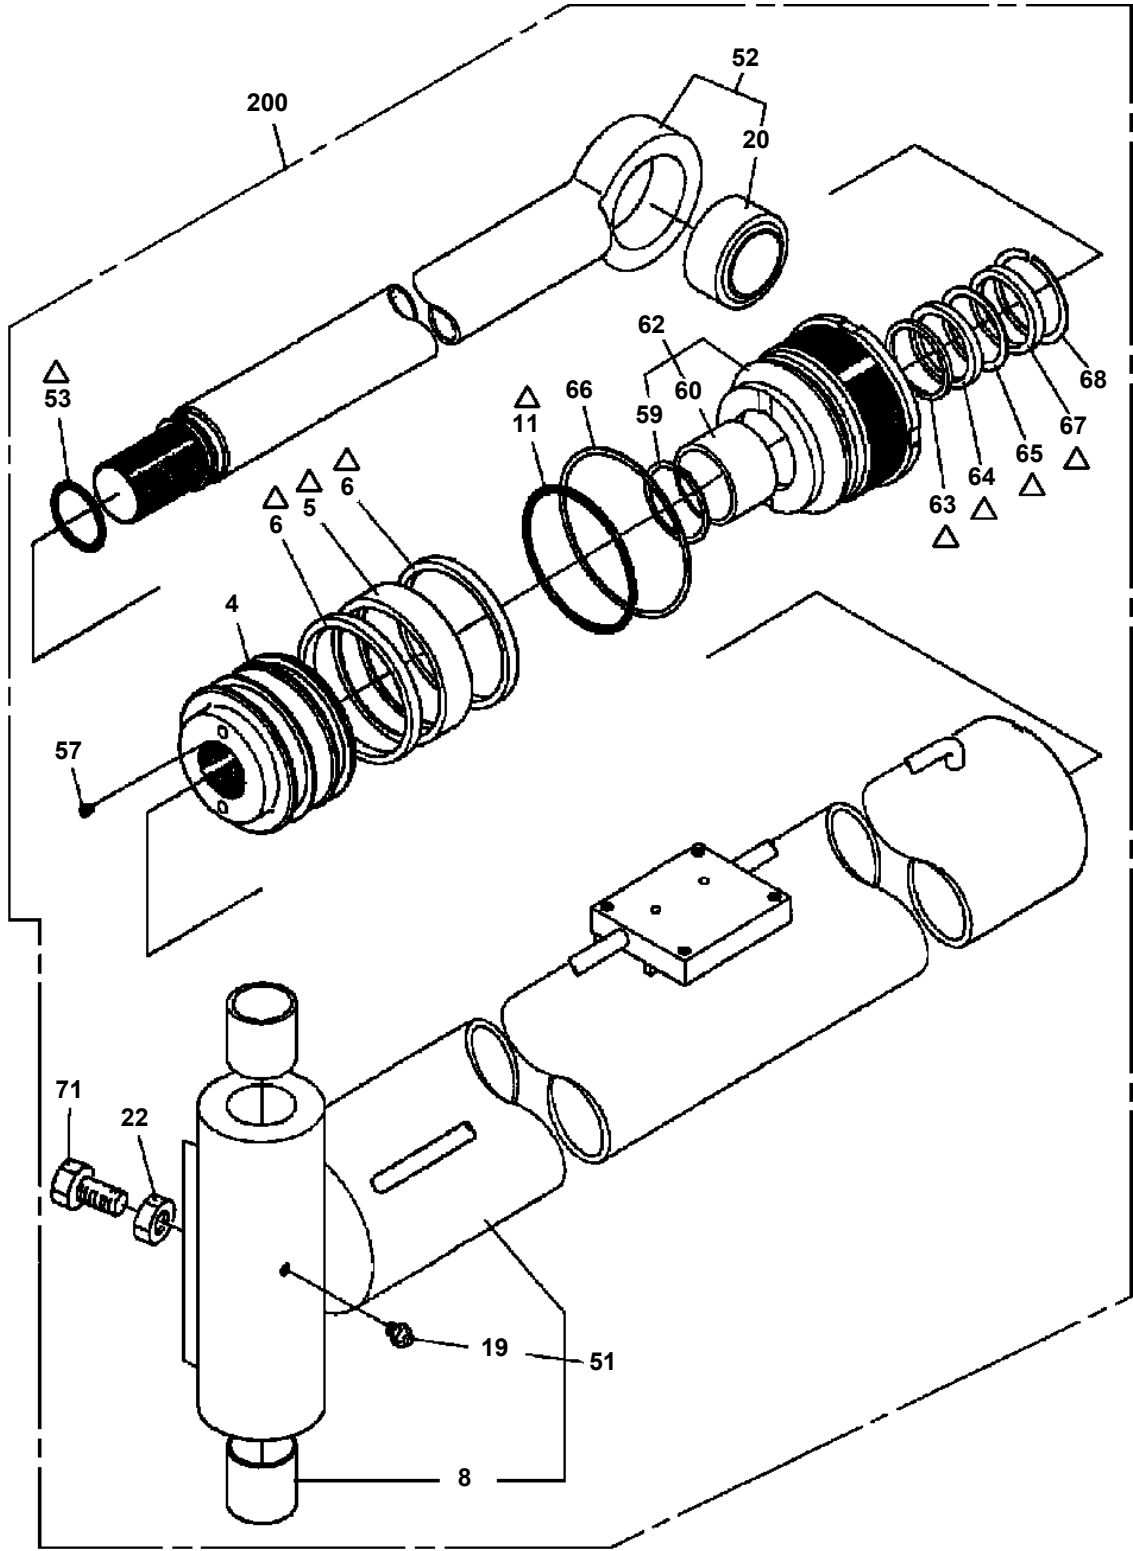

**LS-1800-1-10204 UPPER,LOWER NISSAN DIESEL PB-BPS81N-L5LX
PE1070001-08 CYLINDER, ARTICULATING**

△:PACKING SET KEY NO. 82 (KEY NO.5,6,11,53,63,64,65,67,67)

LS-1800-1-10204 UPPER,LOWER NISSAN DIESEL PB-BPS81N-L5LX

Pos No.	Parts No	Parts Name	Qty	Unit	Technical Data	Serial No (Start)	Serial No (End)	Remarks	Pa
1	42434230100	LAMP (FLOOD LIGHT)	6						00
3	42434070300	LAMP	6						00
4	90171116035	BOLT	12		M16X35				
5	90302041601	WASHER,SPRING	18		16				
6	42220520800	PLATE	18						
7	82100002010	CLAMP	8		WR15				
8	90201200600	NUT	16		M6				
9	90302040601	WASHER,SPRING	16		6				
10	90303070601	WASHER,PLAIN	2		6				
11	82100002040	CLAMP	1		WE15				
12	82100002039	CLAMP	1						
13	42434070400	HARNESS	6						00
14	42434070500	HARNESS	1						00
15	91810130250	FASTENER	14						
17	90101205012	BOLT	6		M5X12				
18	90302040501	WASHER,SPRING	6		5				
19	82100002008	CLAMP	5		WR12				
20	37001508700	BOLT	6						
21	80136340032	PIN,SPLIT	6		4X32				
22	42397660010	PLATE,NAME	6						
23	42434260300	COVER	6						
24	91810130290	FASTENER	18		L=470				
25	42434260400	TAPE	1		L=750