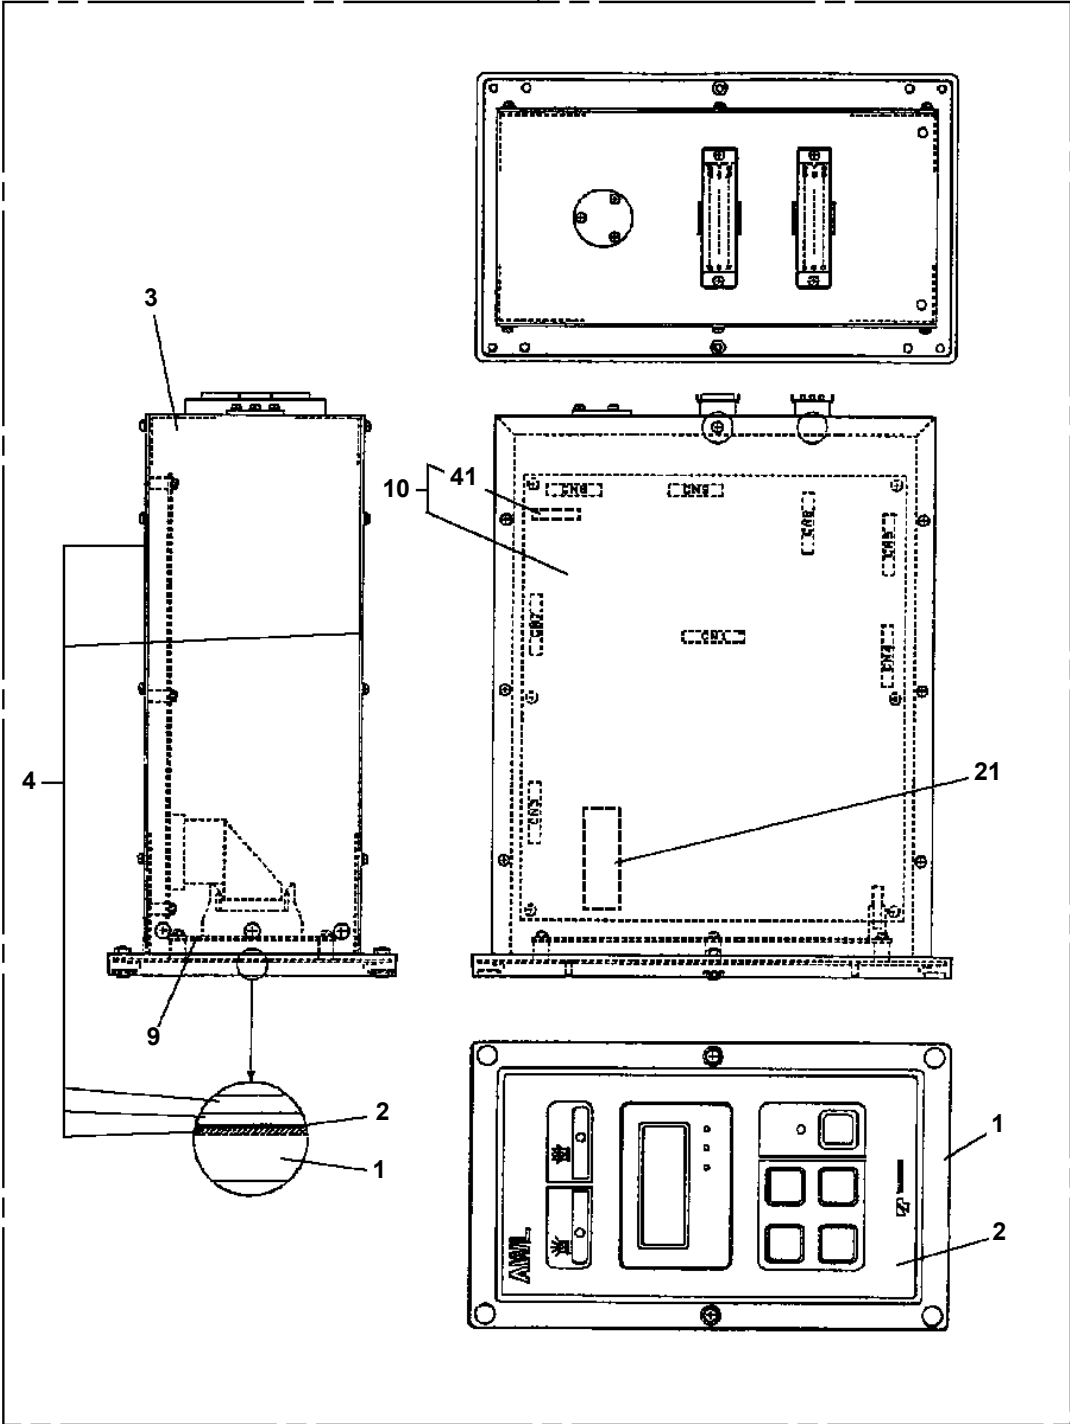

LS-1800-1-10204 UPPER,LOWER NISSAN DIESEL PB-BPS81N-L5LX
PH1350011-01 WORKING AREA LIMITER

100