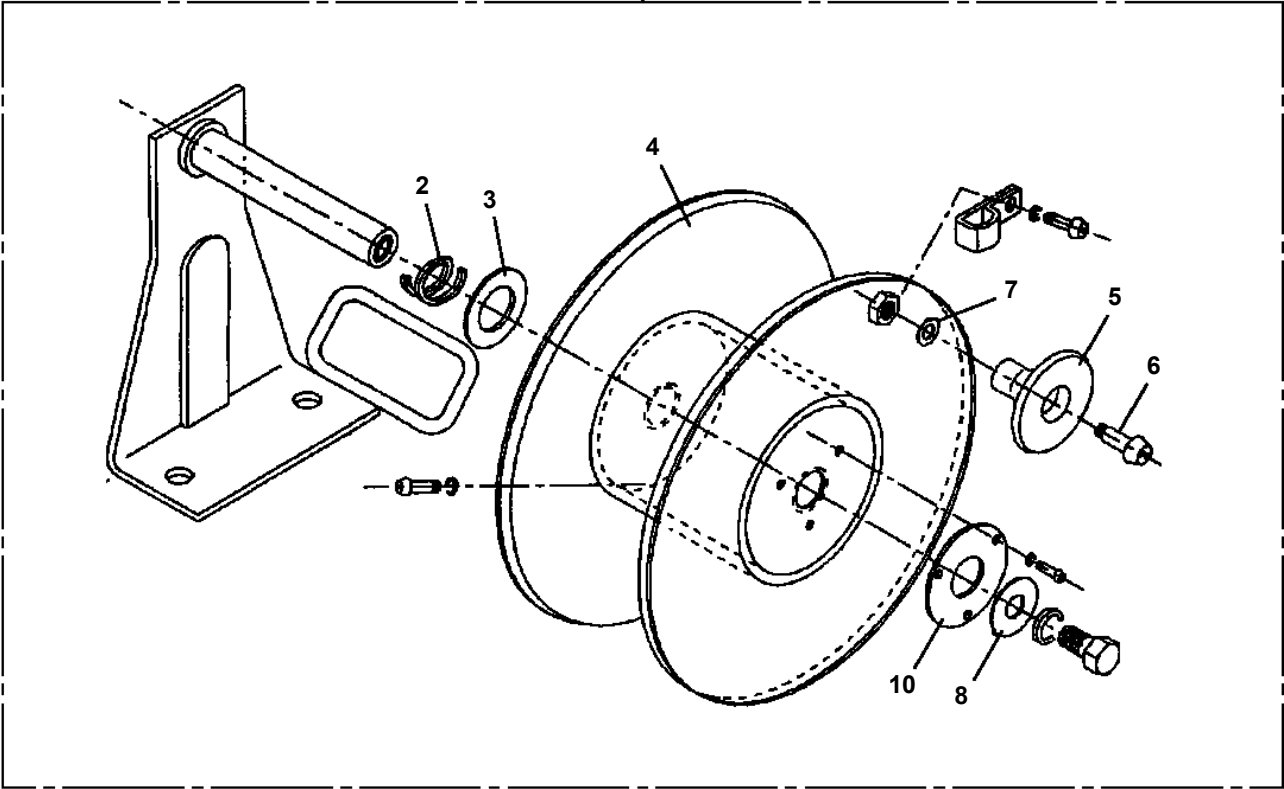

LS-1800-1-10204 UPPER,LOWER NISSAN DIESEL PB-BPS81N-L5LX
PN1350029-01 REEL,CORD (FOR EARTHING)

50