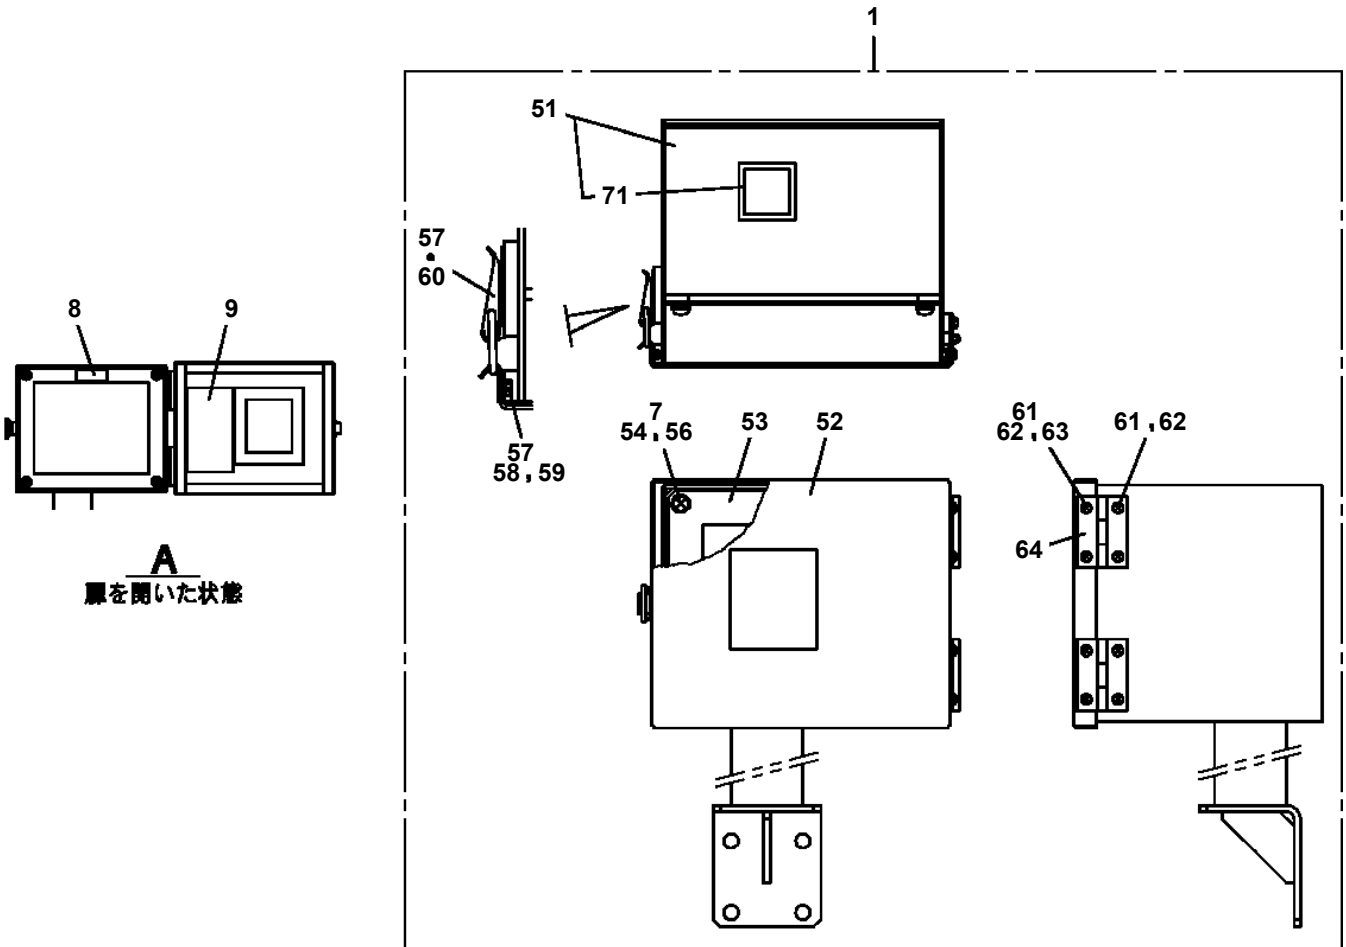

LS-1800-1-10204 UPPER,LOWER NISSAN DIESEL PB-BPS81N-L5LX

Pos No.	Parts No	Parts Name	Qty	Unit	Technical Data	Serial No (Start)	Serial No
1	42352340100	HARNESS	1				
2	42352340200	HARNESS	1				
3	37000711220	CLAMP ASSY	2				
4	37000714020	CLAMP ASSY	3		12X2		
5	42352340300	HARNESS	2				
6	37000601110	CLAMP	7				
7	37000601410	CUSHION	14				
8	37000714210	CLAMP ASSY	1		12X4		
9	90302040801	WASHER,SPRING	6		8		
10	90171108070	BOLT	3		M8X70		
11	90201400800	NUT	4		M8		
12	42352340400	COVER	1				
13	82104501250	SWITCH,LIMIT (2 PCS/SET,WITH HARNESS)	1				
14	90101206014	BOLT	3		M6X14		
15	90302040601	WASHER,SPRING	9		6		
16	34430050500	SWITCH ASSY (WITH CONNECTOR)	2				
17	80192484020	SCREW,MACHINE	2		M4X20		
18	42352340500	SUPPORT	1				
19	90101208016	BOLT	2		M8X16		
20	90303070801	WASHER,PLAIN	2		8		
21	82100002037	CLAMP	1		WE10		
22	90201200600	NUT	7		M6		
23	82100002006	CLAMP	3		WR10		
24	82100002004	CLAMP	1		WR8		
25	90131505025	BOLT,HEXAGON SOCKET	2		M5X25		
26	90303070501	WASHER,PLAIN	2		5		
27	90302040501	WASHER,SPRING	2		5		
28	90201200500	NUT	2		M5		
29	37000103740	PIN	2				
30	90303071201	WASHER,PLAIN	4		12		
31	80136340025	PIN,SPLIT	4		4X25		
32	37000714080	CLAMP ASSY	2		12X3		
33	82100002002	CLAMP	1		WR6		
34	82100002008	CLAMP	1		WR12		
35	42353080100	HARNESS	1				
36	37000300710	SLEEVE	5		12-8		
37	37000300720	SLEEVE	5		12-10		
38	37000601120	CLAMP	1				
39	37000601420	CUSHION	2		18X2		
40	90171108075	BOLT	1		M8X75		
41	37000300740	SLEEVE	1		18-12		
42	42353080200	CABLE	1				
43	91810130240	FASTENER	1				
44	42353080300	HARNESS	1				

LS-1800-1-10204 UPPER, LOWER NISSAN DIESEL PB-BPS81N-L5LX
PN1014468-00 ELEC.ASSY (ANEMOMETER/SWING FRAME)