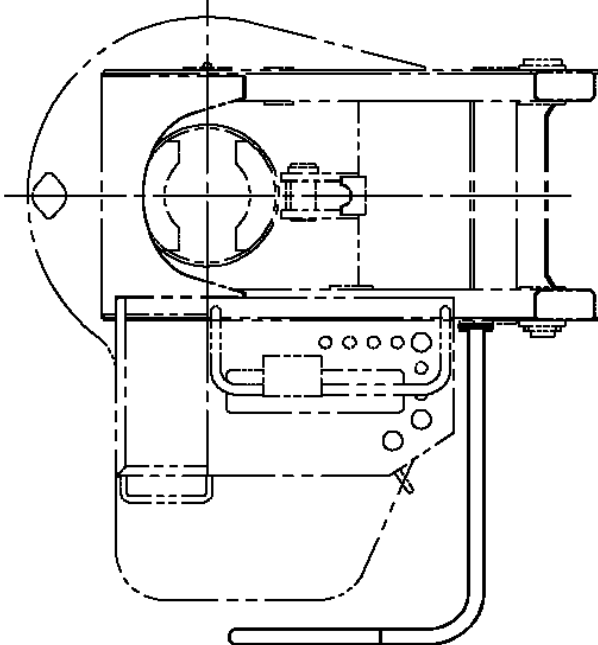

LS-1800-1-10204 UPPER,LOWER NISSAN DIESEL PB-BPS81N-L5LX

Pos No.	Parts No	Parts Name	Qty	Unit	Technical Data	Serial No (Start)	Serial No (End)	Remarks	P
1	42695161000	FENDER	1						
2	42695162000	FENDER (FRONT,LEFT)	1						
3	42695163000	BOX ASSY	1						
4	42694524000	FENDER	1						
5	90303071001	WASHER,PLAIN	4		10				
6	90101210020	BOLT	8		M10X20				
7	90302041001	WASHER,SPRING	24		10				
8	90201201000	NUT	4		M10				
9	90101210025	BOLT	16		M10X25				
10	42692330100	PLATE	8		T=1				
11	37000505950	PLATE	16		T=3.2				
12	82400000201	GROMMET	5		KG-016				
31	42695163100	BOX	1						
33	42695163800	COVER	1						
34	82464110006	HINGE	5						
35	80172804008	SCREW,MACHINE	30		M4X8				
36	90201500400	NUT	47		M4				
37	90302510401	WASHER,SPRING	50		4				
38	90303520401	WASHER,PLAIN	30		4				
39	82466153903	CATCH	3						
40	80175804010	SCREW,MACHINE	12		M4X10				
41	82400000393	INSULATOR	3						
42	80172803014	SCREW,MACHINE	3		M3X14				
43	90201500300	NUT	3		M3				
44	42695164200	COVER	1						
45	80182808016	SCREW,MACHINE	4						
46	90201200800	NUT	4		M8				
47	90302040801	WASHER,SPRING	4		8				
48	90303070801	WASHER,PLAIN	2		8				
49	42695164000	COVER	1						
50	42695164100	COVER	1						
51	82464107813	HINGE	2						
52	80172804010	SCREW,MACHINE	12		M4X10				
53	90303520301	WASHER,PLAIN	3		3				
69	82400000204	GROMMET	1	M	L=320				

**LS-1800-1-10204 UPPER,LOWER NISSAN DIESEL PB-BPS81N-L5LX
PX1210012-00 GUARD INSTALLATION**