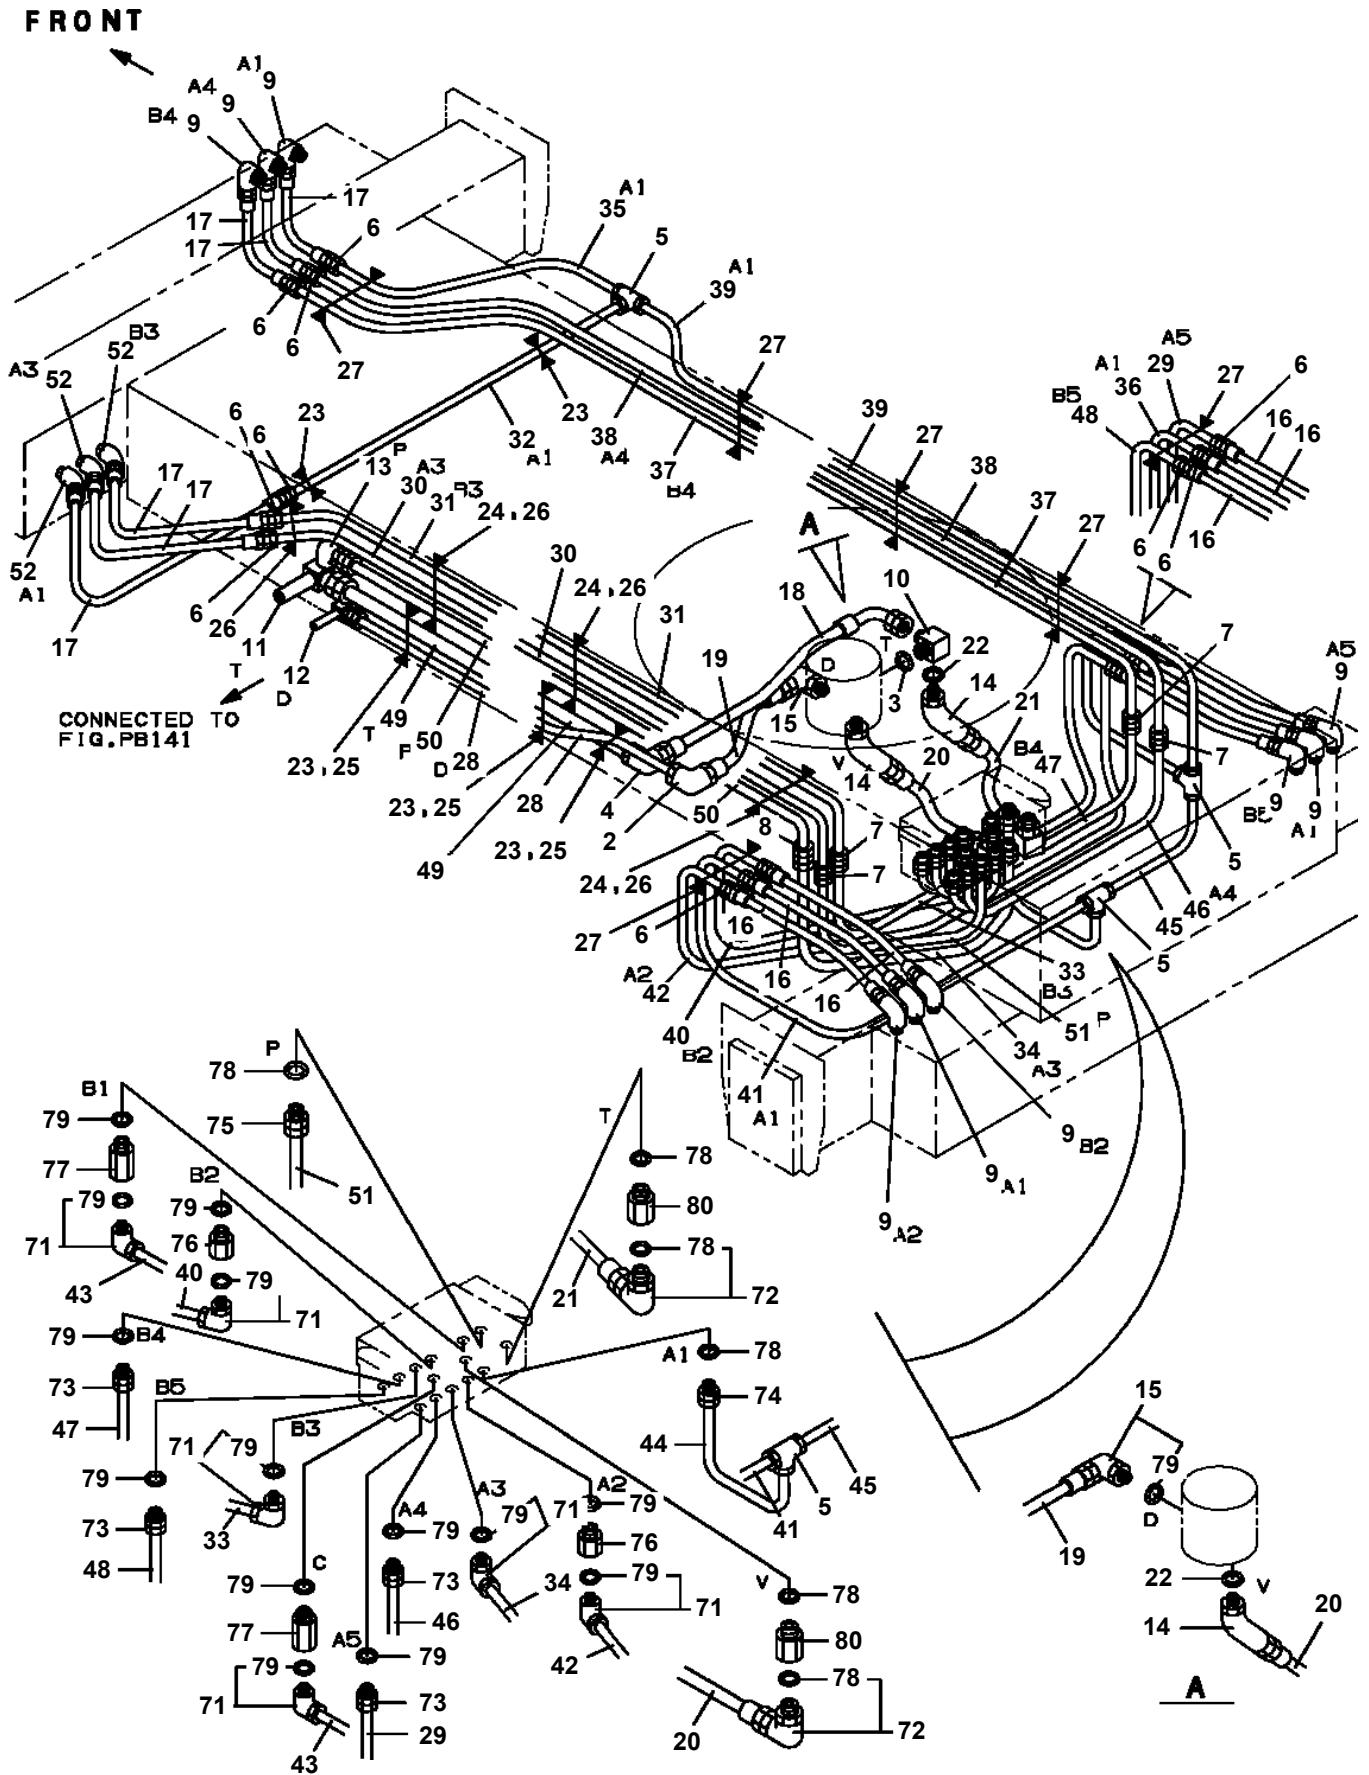

**LS-1800-1-10204 UPPER,LOWER NISSAN DIESEL PB-BPS81N-L5LX
PC1200410-00 PIPING,OUTRIGGER**