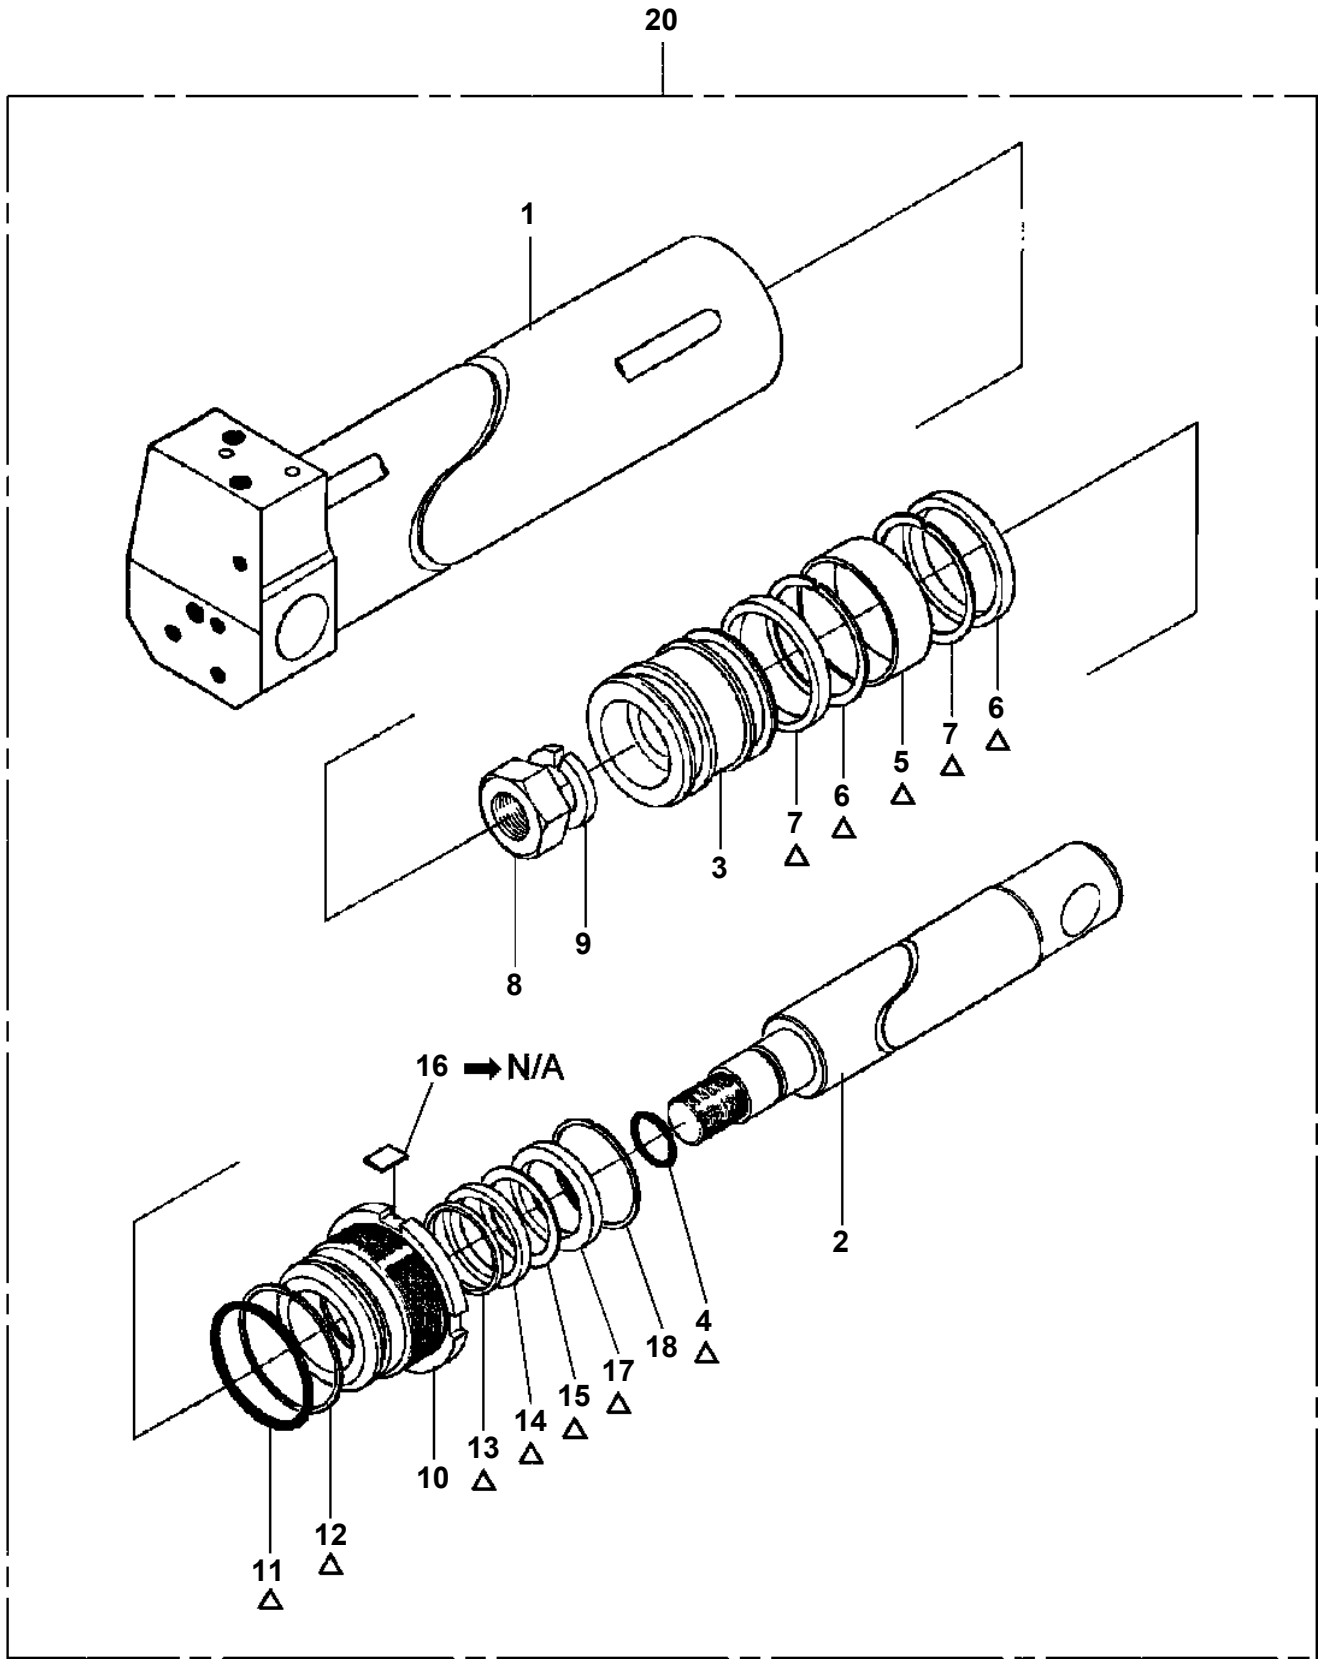

LS-1800-1-10204 UPPER,LOWER NISSAN DIESEL PB-BPS81N-L5LX

Pos No.	Parts No	Parts Name	Qty	Unit	Technical Data	Serial No (Start)	Serial No (End)
1	37000714180	CLAMP ASSY	1				
3	90101208060	BOLT	4		M8X60		
4	90302040801	WASHER,SPRING	4		8		
5	37000909290	JOINT	2				
6	80430450450	JOINT	1		YL502		
7	37002447910	HOSE	1		L=1250		
8	37002447790	HOSE	1		L=1450		
9	91810132530	FASTENER	10				
10	80471020504	JOINT	1		HL205-04		
11	91002801800	O-RING	2		1B P18		
12	37002431990	HOSE	1		L=750		
13	80316070080	PLUG	1		PF1/2		
15	81408000210	PIPE,STEEL	1	M	15X2.0T		
16	81408000210	PIPE,STEEL	1	M	15X2.0T		
17	81408000160	PIPE,STEEL	1	M	12X1.4T		
18	81408000210	PIPE,STEEL	1	M	15X2.0T		
19	81408000210	PIPE,STEEL	1	M	15X2.0T		
21	37002464380	HOSE	1		L=1900		
22	37000900750	JOINT	1		L,R1/4-G3/8		
23	37002464400	HOSE	2		L=1750		
24	80441030604	FITTING,ELBOW	2				
25	37000908730	JOINT (WITH O-RING)	2		L,G3/8-G1/4		
26	37002417030	HOSE	1		L=950		
27	80316070060	PLUG	2		PF3/8		
28	91002801400	O-RING	3		1B P14		
32	81408000160	PIPE,STEEL	1	M	12X1.4T		
33	81408000160	PIPE,STEEL	1	M	12X1.4T		
34	81408000160	PIPE,STEEL	1	M	12X1.4T		
35	82100001412	TUBE,SPIRAL	1	M	SE-12BK		
36	82400000205	GROMMET	2				
37	82100001411	TUBE,SPIRAL	1	M	SE-08BK		
38	82100001806	TUBE,CORRUGATE	1	M	22		
39	37002443970	HOSE	2		L=850		
40	89640202000	HOSE	1				
41	90101206055	BOLT	4		M6X55		
42	90302040601	WASHER,SPRING	4		6		
44	37002436360	HOSE	2		L=1900		
45	37002443210	HOSE	1		L=1450 TO 1750		
46	80471020503	JOINT	1		45,G3/8-G3/8		
47	37000714040	CLAMP ASSY	1		18X2		
48	37000300750	SLEEVE	2		18-15		
49	90303070801	WASHER,PLAIN	2		8		
61	37000605400	CLAMP	1				
62	37000605410	CUSHION	2				
63	90101208045	BOLT	3		M8X45		
64	90302040801	WASHER,SPRING	3		8		
71	42643771000	VALVE,SOLENOID	1				
72	80302090181	FITTING	2		KCO15-030N		
73	91002801400	O-RING	20		1B P14		
81	42344320410	JOINT	1				
82	80302090201	FITTING	3		KCO15-040N		
83	91002801800	O-RING	9		1B P18		
84	80303130201	FITTING,ELBOW	3		KLO15-040E		
85	80302090151	FITTING	1		KCO12-040N		
86	80430620800	JOINT	1				
87	37000908720	JOINT (WITH O-RING)	1		PF1/2-PF3/8		
91	91002801100	O-RING	5		1B P11		
101	80400160128	JOINT	4		S,G3/8-G1/4		
103	80302090161	FITTING	4		KCO12-030N		
104	80400160129	JOINT	4				
108	37000924760	JOINT	1				
109	42340180060	ORIFICE	1		1.0		
110	31340670120	JOINT	1				

LS-1800-1-10204 UPPER,LOWER NISSAN DIESEL PB-BPS81N-L5LX
PC1030032-04 CYLINDER,JACK

Δ : PACKING SET KEY NO. 30 (KEY NO. 4,5,6,7,11,12,13,14,15,17)