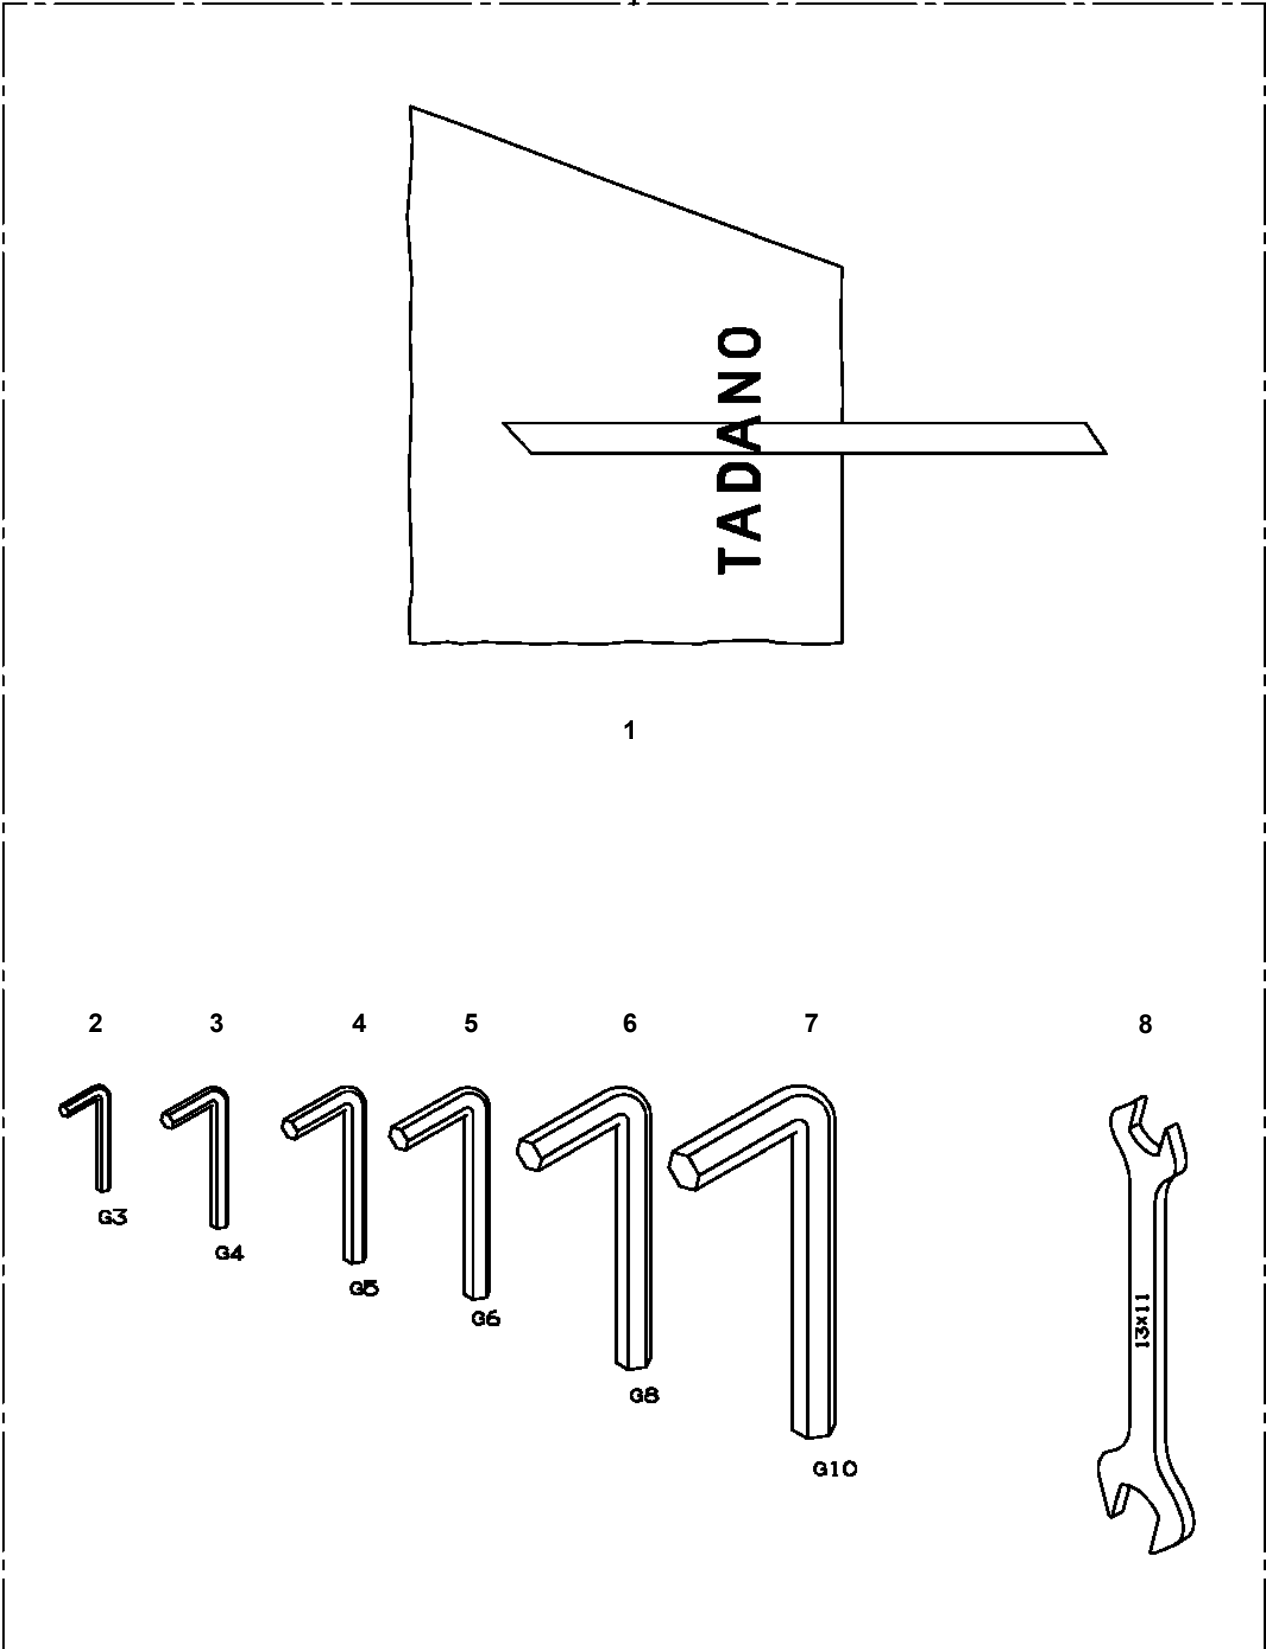

LS-1800-1-10204 UPPER,LOWER NISSAN DIESEL PB-BPS81N-L5LX
PW1030049-01 TOOLS

50

LS-1800-1-10204 UPPER,LOWER NISSAN DIESEL PB-BPS81N-L5LX

Pos No.	Parts No	Parts Name	Qty	Unit	Technical Data	Serial No (Start)	Serial No (End)	Remarks	P
1	42695161000	FENDER	1						
2	42695162000	FENDER (FRONT,LEFT)	1						
3	42695163000	BOX ASSY	1						
4	42694524000	FENDER	1						
5	90303071001	WASHER,PLAIN	4		10				
6	90101210020	BOLT	8		M10X20				
7	90302041001	WASHER,SPRING	24		10				
8	90201201000	NUT	4		M10				
9	90101210025	BOLT	16		M10X25				
10	42692330100	PLATE	8		T=1				
11	37000505950	PLATE	16		T=3.2				
12	82400000201	GROMMET	5		KG-016				
31	42695163100	BOX	1						
33	42695163800	COVER	1						
34	82464110006	HINGE	5						
35	80172804008	SCREW,MACHINE	30		M4X8				
36	90201500400	NUT	47		M4				
37	90302510401	WASHER,SPRING	50		4				
38	90303520401	WASHER,PLAIN	30		4				
39	82466153903	CATCH	3						
40	80175804010	SCREW,MACHINE	12		M4X10				
41	82400000393	INSULATOR	3						
42	80172803014	SCREW,MACHINE	3		M3X14				
43	90201500300	NUT	3		M3				
44	42695164200	COVER	1						
45	80182808016	SCREW,MACHINE	4						
46	90201200800	NUT	4		M8				
47	90302040801	WASHER,SPRING	4		8				
48	90303070801	WASHER,PLAIN	2		8				
49	42695164000	COVER	1						
50	42695164100	COVER	1						
51	82464107813	HINGE	2						
52	80172804010	SCREW,MACHINE	12		M4X10				
53	90303520301	WASHER,PLAIN	3		3				
69	82400000204	GROMMET	1	M	L=320