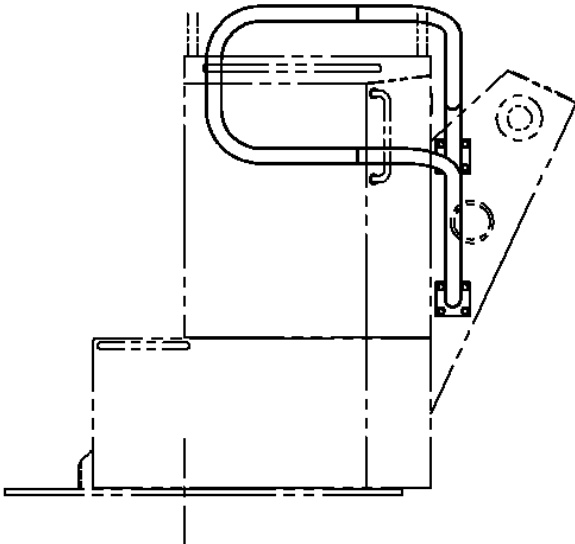

LS-1800-1-10204 UPPER,LOWER NISSAN DIESEL PB-BPS81N-L5LX

Pos No.	Parts No	Parts Name	Qty	Unit	Technical Data	Serial No (Start)	Serial No (End)	Remarks	P
1	42695161000	FENDER	1						
2	42695162000	FENDER (FRONT,LEFT)	1						
3	42695163000	BOX ASSY	1						
4	42694524000	FENDER	1						
5	90303071001	WASHER,PLAIN	4		10				
6	90101210020	BOLT	8		M10X20				
7	90302041001	WASHER,SPRING	24		10				
8	90201201000	NUT	4		M10				
9	90101210025	BOLT	16		M10X25				
10	42692330100	PLATE	8		T=1				
11	37000505950	PLATE	16		T=3.2				
12	82400000201	GROMMET	5		KG-016				
31	42695163100	BOX	1						
33	42695163800	COVER	1						
34	82464110006	HINGE	5						
35	80172804008	SCREW,MACHINE	30		M4X8				
36	90201500400	NUT	47		M4				
37	90302510401	WASHER,SPRING	50		4				
38	90303520401	WASHER,PLAIN	30		4				
39	82466153903	CATCH	3						
40	80175804010	SCREW,MACHINE	12		M4X10				
41	82400000393	INSULATOR	3						
42	80172803014	SCREW,MACHINE	3		M3X14				
43	90201500300	NUT	3		M3				
44	42695164200	COVER	1						
45	80182808016	SCREW,MACHINE	4						
46	90201200800	NUT	4		M8				
47	90302040801	WASHER,SPRING	4		8				
48	90303070801	WASHER,PLAIN	2		8				
49	42695164000	COVER	1						
50	42695164100	COVER	1						
51	82464107813	HINGE	2						
52	80172804010	SCREW,MACHINE	12		M4X10				
53	90303520301	WASHER,PLAIN	3		3				
69	82400000204	GROMMET	1	M	L=320				

**LS-1800-1-10204 UPPER,LOWER NISSAN DIESEL PB-BPS81N-L5LX
PX1210012-00 GUARD INSTALLATION**