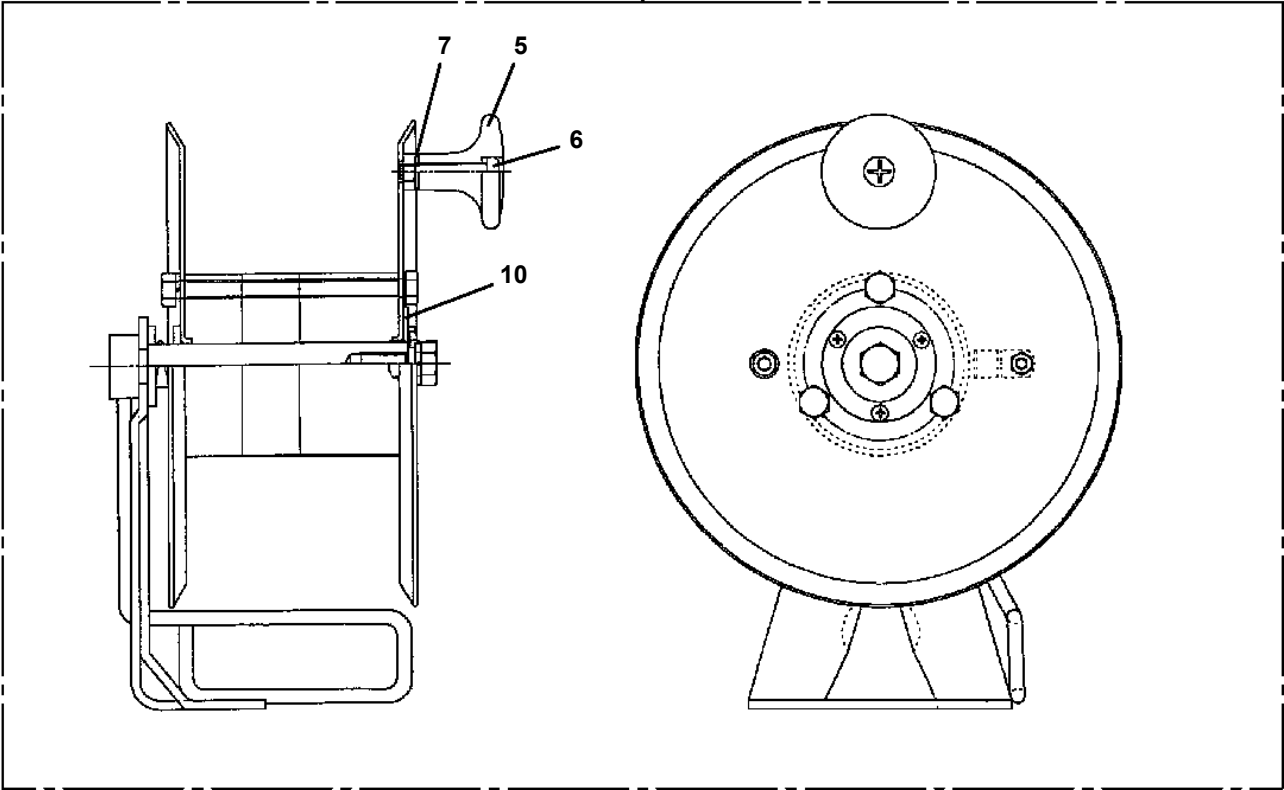

LS-1800-1-10204 UPPER,LOWER NISSAN DIESEL PB-BPS81N-L5LX
PN1350029-01 REEL,CORD (FOR EARTHING)

50

50