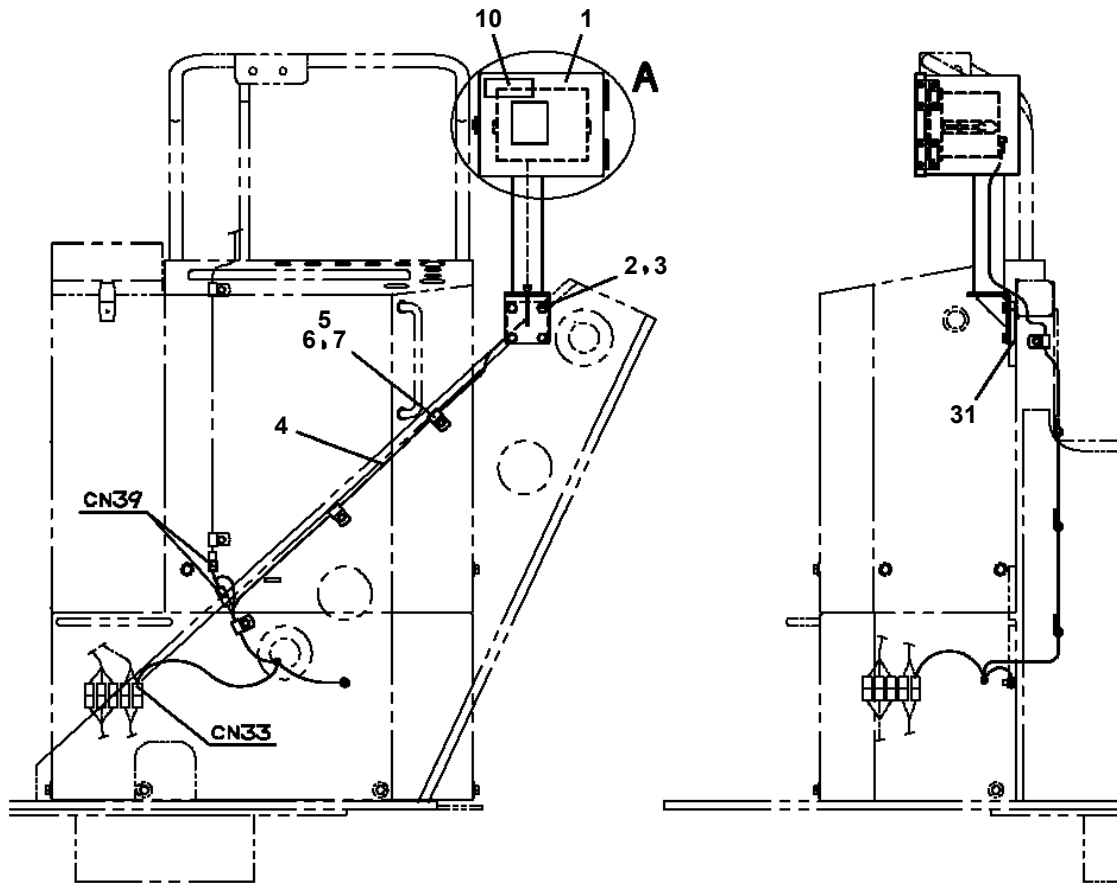

LS-1800-1-10204 UPPER,LOWER NISSAN DIESEL PB-BPS81N-L5LX

Pos No.	Parts No	Parts Name	Qty	Unit	Technical Data	Serial No (Start)	Serial No
1	42352340100	HARNESS	1				
2	42352340200	HARNESS	1				
3	37000711220	CLAMP ASSY	2				
4	37000714020	CLAMP ASSY	3		12X2		
5	42352340300	HARNESS	2				
6	37000601110	CLAMP	7				
7	37000601410	CUSHION	14				
8	37000714210	CLAMP ASSY	1		12X4		
9	90302040801	WASHER,SPRING	6		8		
10	90171108070	BOLT	3		M8X70		
11	90201400800	NUT	4		M8		
12	42352340400	COVER	1				
13	82104501250	SWITCH,LIMIT (2 PCS/SET,WITH HARNESS)	1				
14	90101206014	BOLT	3		M6X14		
15	90302040601	WASHER,SPRING	9		6		
16	34430050500	SWITCH ASSY (WITH CONNECTOR)	2				
17	80192484020	SCREW,MACHINE	2		M4X20		
18	42352340500	SUPPORT	1				
19	90101208016	BOLT	2		M8X16		
20	90303070801	WASHER,PLAIN	2		8		
21	82100002037	CLAMP	1		WE10		
22	90201200600	NUT	7		M6		
23	82100002006	CLAMP	3		WR10		
24	82100002004	CLAMP	1		WR8		
25	90131505025	BOLT,HEXAGON SOCKET	2		M5X25		
26	90303070501	WASHER,PLAIN	2		5		
27	90302040501	WASHER,SPRING	2		5		
28	90201200500	NUT	2		M5		
29	37000103740	PIN	2				
30	90303071201	WASHER,PLAIN	4		12		
31	80136340025	PIN,SPLIT	4		4X25		
32	37000714080	CLAMP ASSY	2		12X3		
33	82100002002	CLAMP	1		WR6		
34	82100002008	CLAMP	1		WR12		
35	42353080100	HARNESS	1				
36	37000300710	SLEEVE	5		12-8		
37	37000300720	SLEEVE	5		12-10		
38	37000601120	CLAMP	1				
39	37000601420	CUSHION	2		18X2		
40	90171108075	BOLT	1		M8X75		
41	37000300740	SLEEVE	1		18-12		
42	42353080200	CABLE	1				
43	91810130240	FASTENER	1				
44	42353080300	HARNESS	1				

LS-1800-1-10204 UPPER, LOWER NISSAN DIESEL PB-BPS81N-L5LX
PN1014468-00 ELEC.ASSY (ANEMOMETER/SWING FRAME)