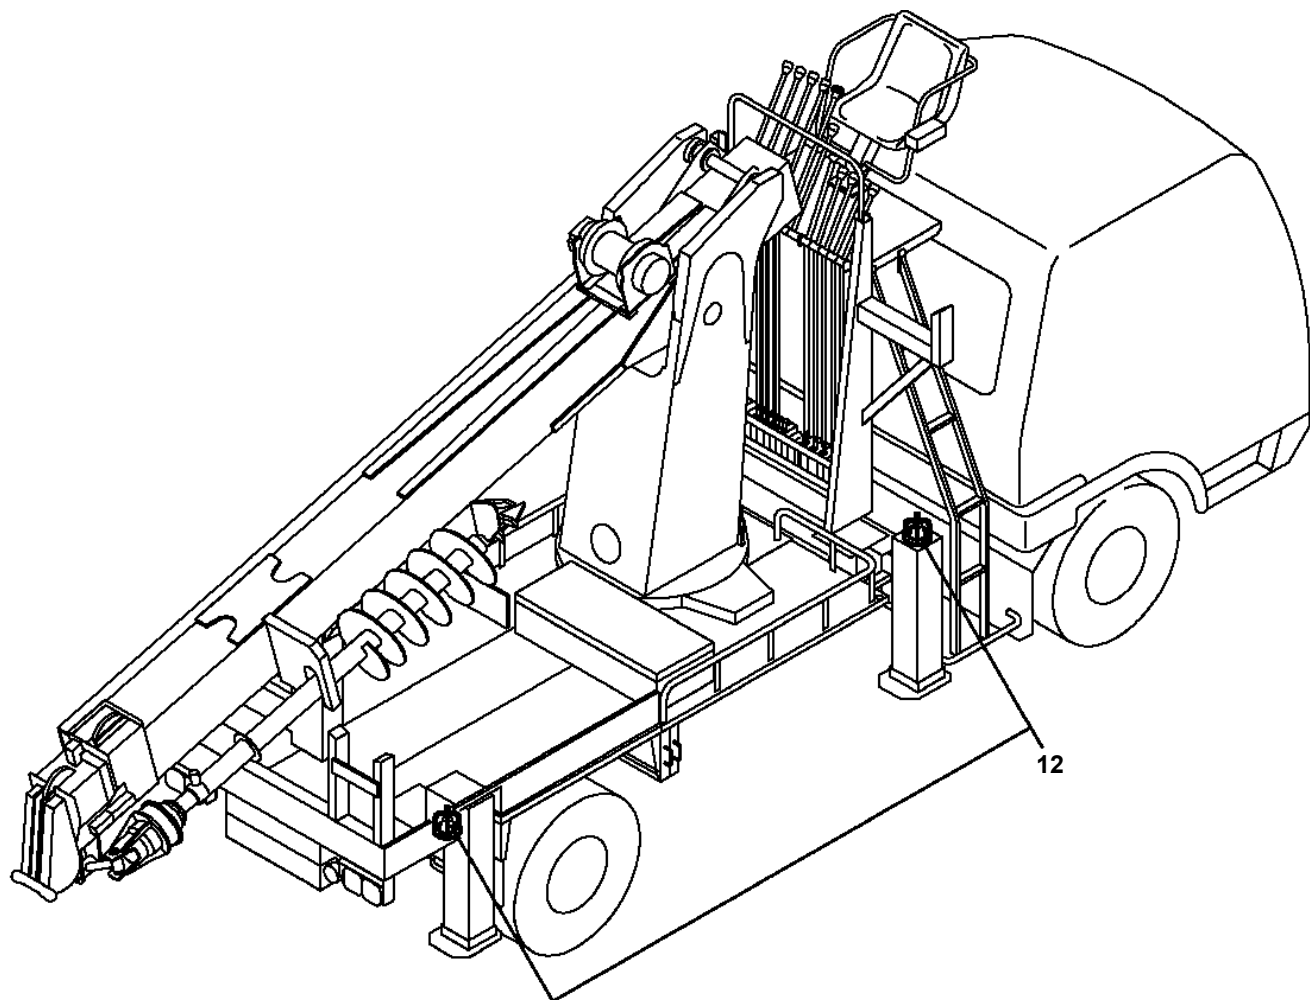

DT-720-1-44200 LOWER,ISUZU 2RG-FRR90S1-JANYN-M
PY5000013-01 OPTION UNIT,2 (LOWER)

適用製造番号によっては取り付けがないものもあります。

MACHINES OF SOME SERIAL NO. ARE NOT EQUIPPED WITH THESE PARTS.

DT-720-1-44200 LOWER,ISUZU 2RG-FRR90S1-JANYN-M

Pos No.	Parts No	Parts Name	Qty	Unit	Technical Data	Serial No (Start)	Serial No (End)	Remarks
11	36650715020	PLATE (SIDE)	4					
12	53063551010	SEAL,OIL	1					
13	36650975010	BOLT,HEXAGON SOCKET	4					
14	90302041201	WASHER,SPRING	4		12			
15	80602110360	RING,RITAINING	1		R36			
16	36650715060	BACKUP STRIP	4					
17	36650975020	GASKET	4					
18	36650715050	GASKET	4					
20	36650975030	SEAL KIT	1					
30	36651390000	PUMP,HYDRAULIC	1