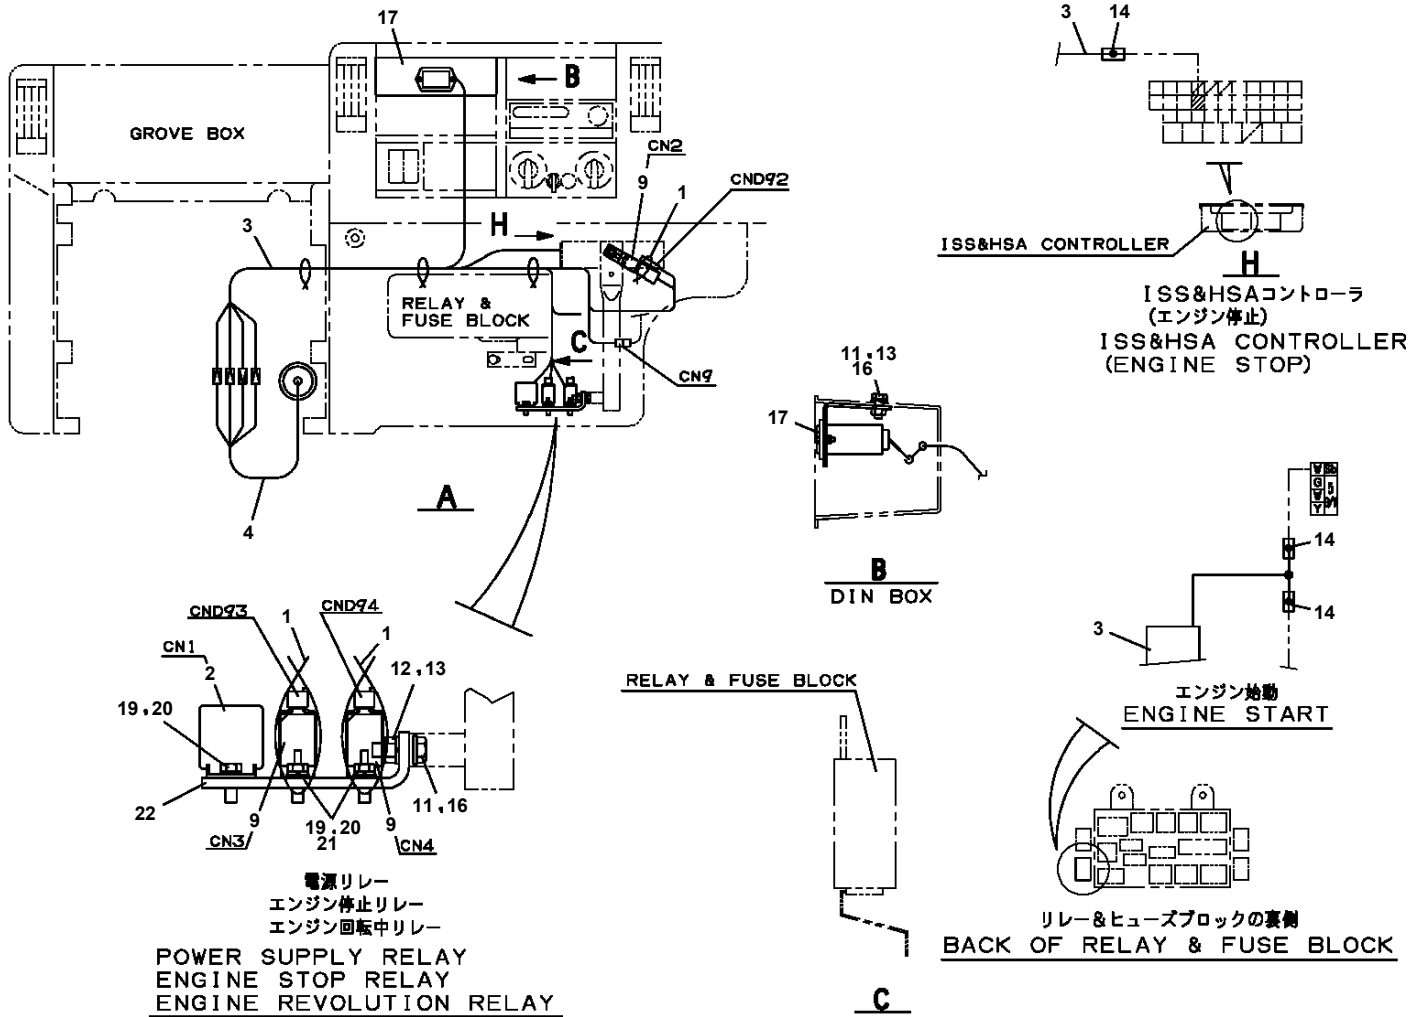

DT-720-1-44200 LOWER,ISUZU 2RG-FRR90S1-JANYN-M

Pos No.	Parts No	Parts Name	Qty	Unit	Technical Data	Serial No (Start)	Serial No (End)	Remarks
1	32641990100	JOINT	1					
2	80302010160	FITTING	6		KCT12-030N			
3	37002409730	HOSE	9		L=475			
4	81408000160	PIPE,STEEL	4	M	12X1.4T			
5	81408000160	PIPE,STEEL	4	M	12X1.4T			
6	81408000160	PIPE,STEEL	4	M	12X1.4T			
8	81408000160	PIPE,STEEL	3	M	12X1.4T			
9	81408000160	PIPE,STEEL	3	M	12X1.4T			
10	81408000160	PIPE,STEEL	2	M	12X1.4T			
11	81408000160	PIPE,STEEL	2	M	12X1.4T			
12	81408000160	PIPE,STEEL	2	M	12X1.4T			
13	80302090161	FITTING	10		KCO12-030N			
14	91002801400	O-RING	10		1B P14			
15	80302090201	FITTING	2		KCO15-040N			
16	91002801800	O-RING	15		1B P18			
17	81408000160	PIPE,STEEL	1	M	12X1.4T			
18	80302090151	FITTING	4		KCO12-040N			
19	80400160130	JOINT	3		S,G1/2-G3/8			
20	80302090241	FITTING	2		KCO18-040N			
21	80302090281	FITTING	1		KCO22-060N			
22	91002802400	O-RING	3		1B P24			
23	80301010100	FITTING	11		KUA12-000N			
24	81408000160	PIPE,STEEL	1	M	12X1.4T			
25	81408000160	PIPE,STEEL	1	M	12X1.4T			
26	81408000160	PIPE,STEEL	2	M	12X1.4T			
27	81408000160	PIPE,STEEL	2	M	12X1.4T			
28	81408000160	PIPE,STEEL	2	M	12X1.4T			
29	81408000160	PIPE,STEEL	2	M	12X1.4T			
30	81408000290	PIPE,STEEL	1	M	22X2.5T			
31	81408000160	PIPE,STEEL	2	M	12X1.4T			
32	81408000160	PIPE,STEEL	2	M	12X1.4T			
33	81408000160	PIPE,STEEL	2	M	12X1.4T			
34	81408000160	PIPE,STEEL	2	M	12X1.4T			
35	81408000160	PIPE,STEEL	2	M	12X1.4T			
36	81408000160	PIPE,STEEL	2	M	12X1.4T			
37	81408000160	PIPE,STEEL	2	M	12X1.4T			
38	81408000160	PIPE,STEEL	2	M	12X1.4T			
40	80302010180	FITTING	1		KCT15-030N			
41	81408000241	PIPE,STEEL	1	M	18X1.9T			
42	81408000210	PIPE,STEEL	1	M	15X2.0T			
43	36684260000	METER,HOOK LOAD	1					
44	80172304010	SCREW,MACHINE	3		M4X10			
45	90302040401	WASHER,SPRING	3		4			
46	37000908850	JOINT	1					
47	14115209000	PACKING	1					
48	80303030100	FITTING,ELBOW	1		KLN10-020N			
49	81408000130	PIPE,STEEL	3	M	10X1.8T			
50	80400160133	JOINT	2					
51	80302090322	FITTING	1		KCO28-080N			
52	91001102900	O-RING	1		1A P29			
53	37002518620	HOSE	1		L=470			
54	91803600550	CLIP	4		D=40-55			
61	81408000160	PIPE,STEEL	4	M	12X1.4T			
62	81408000160	PIPE,STEEL	4	M	12X1.4T			
63	81408000160	PIPE,STEEL	4	M	12X1.4T			
64	81408000160	PIPE,STEEL	4	M	12X1.4T			
65	81408000160	PIPE,STEEL	4	M	12X1.4T			
66	80320010075	FITTING	12		KUD12-020N			
67	37002413260	HOSE	3		L=450			
68	37000910720	JOINT	3					
69	56057265000	CLAMP	1					
70	90101208012	BOLT	4		M8X12			
71	90302040801	WASHER,SPRING	4		8			

**DT-720-1-44200 LOWER, ISUZU 2RG-FRR90S1-JANYN-M
PE5070147-00 ELEC.ASSY, CARRIER**