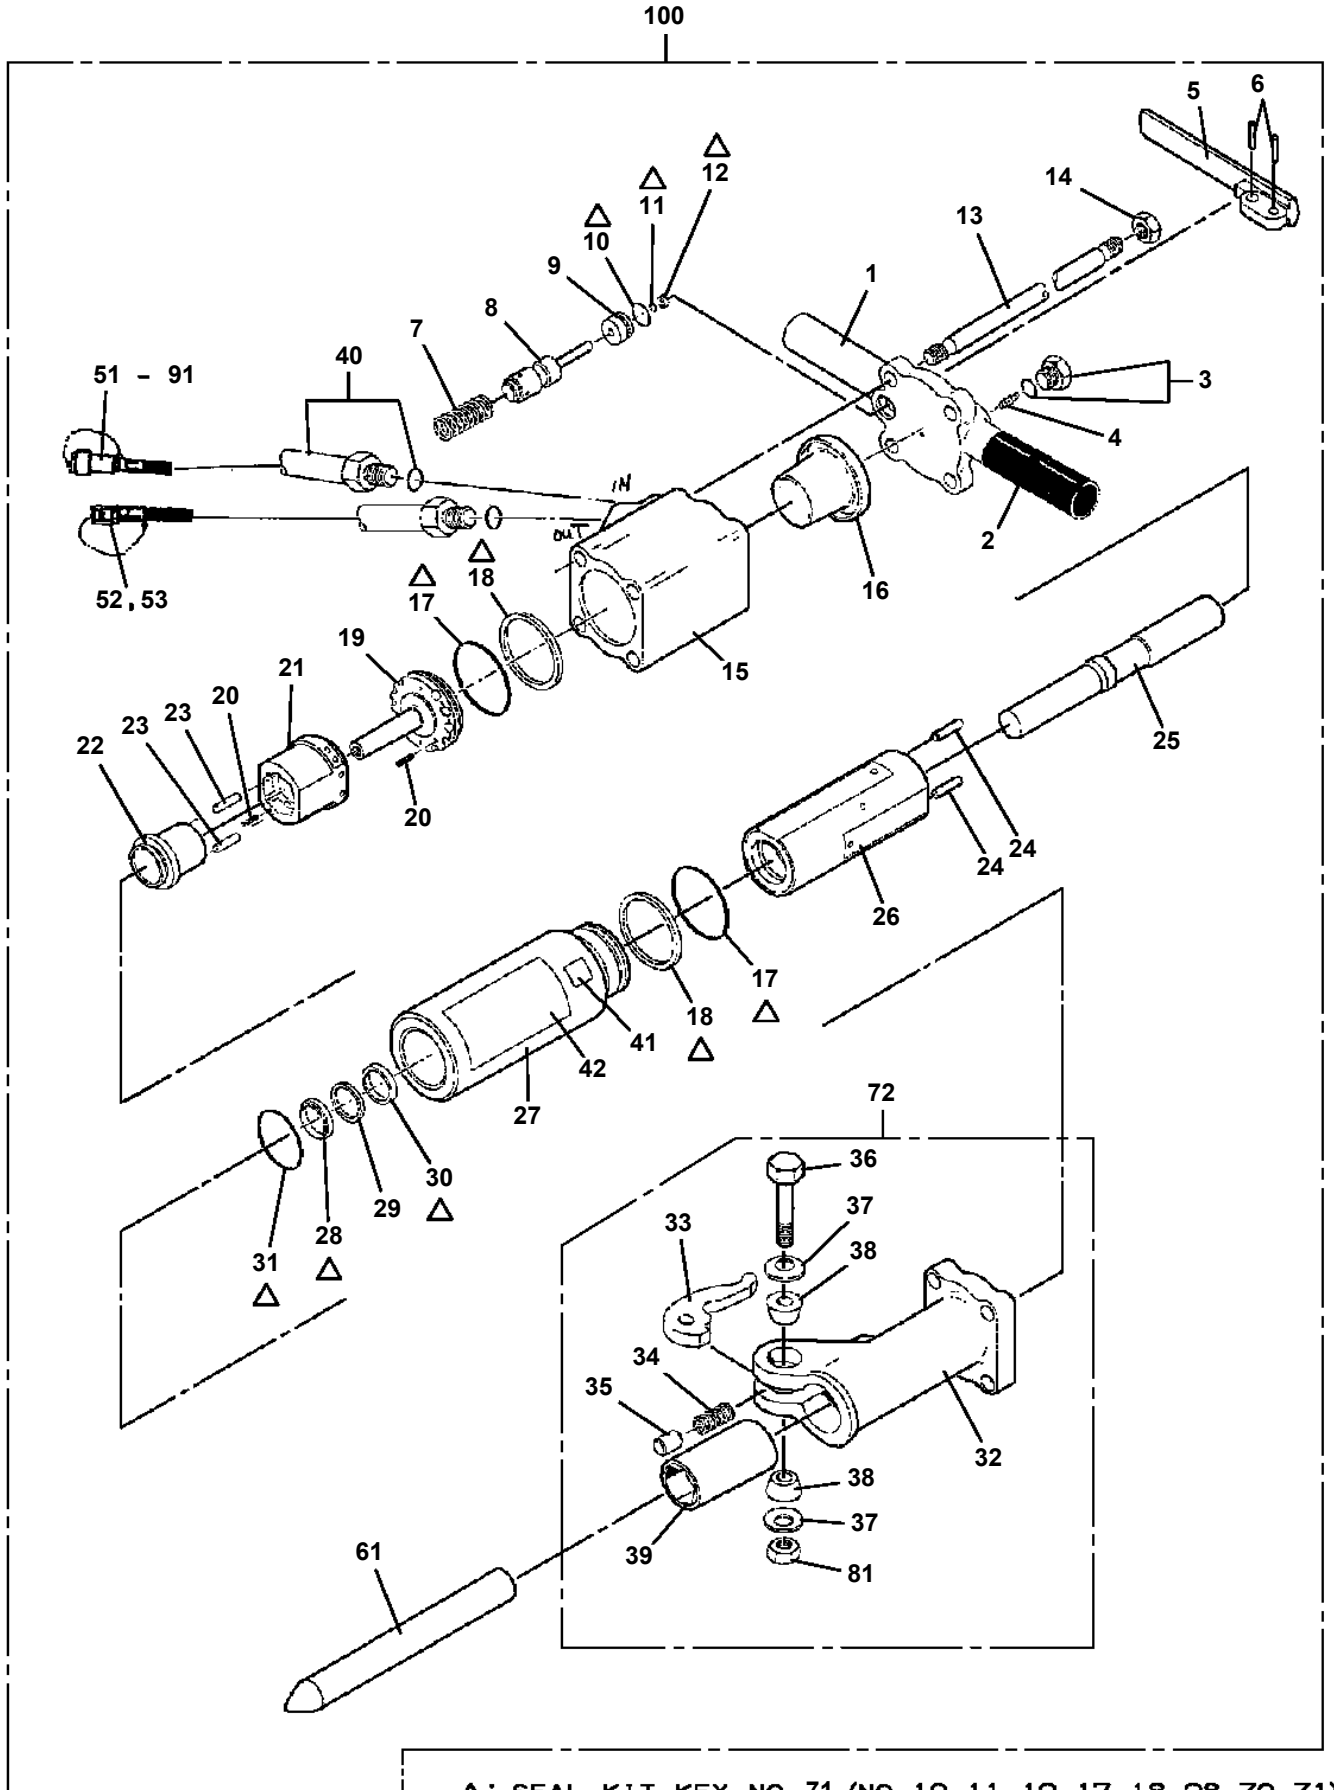

DT-720-1-44200 LOWER,ISUZU 2RG-FRR90S1-JANYN-M

Pos No.	Parts No	Parts Name	Qty	Unit	Technical Data	Serial No (Start)	Serial No (End)	Remarks	Pages
1	32842960100	WEIGHT	1						
2	90101212060	BOLT	4		M12X60				
3	90303071201	WASHER,PLAIN	8		12				
4	90302041201	WASHER,SPRING	4		12				
5	90201201200	NUT	4		M12				

**DT-720-1-44200 LOWER,ISUZU 2RG-FRR90S1-JANYN-M
PY1840002-04 BREAKER (BR45)**

△: SEAL KIT KEY NO. 71 (NO. 10, 11, 12, 17, 18, 28, 30, 31)