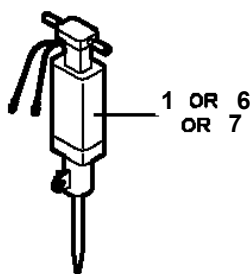

DT-720-1-44200 LOWER,ISUZU 2RG-FRR90S1-JANYN-M
PY5000013-01 OPTION UNIT,2 (LOWER)

適用製造番号によっては取り付けがないものもあります。

MACHINES OF SOME SERIAL NO. ARE NOT EQUIPPED WITH THESE PARTS.

DT-720-1-44200 LOWER,ISUZU 2RG-FRR90S1-JANYN-M

Pos No.	Parts No	Parts Name	Qty	Unit	Technical Data	Serial No (Start)	Serial No (End)	Remarks
11	36650715020	PLATE (SIDE)	4					
12	53063551010	SEAL,OIL	1					
13	36650975010	BOLT,HEXAGON SOCKET	4					
14	90302041201	WASHER,SPRING	4		12			
15	80602110360	RING,RITAINING	1		R36			
16	36650715060	BACKUP STRIP	4					
17	36650975020	GASKET	4					
18	36650715050	GASKET	4					
20	36650975030	SEAL KIT	1					
30	36651390000	PUMP,HYDRAULIC	1