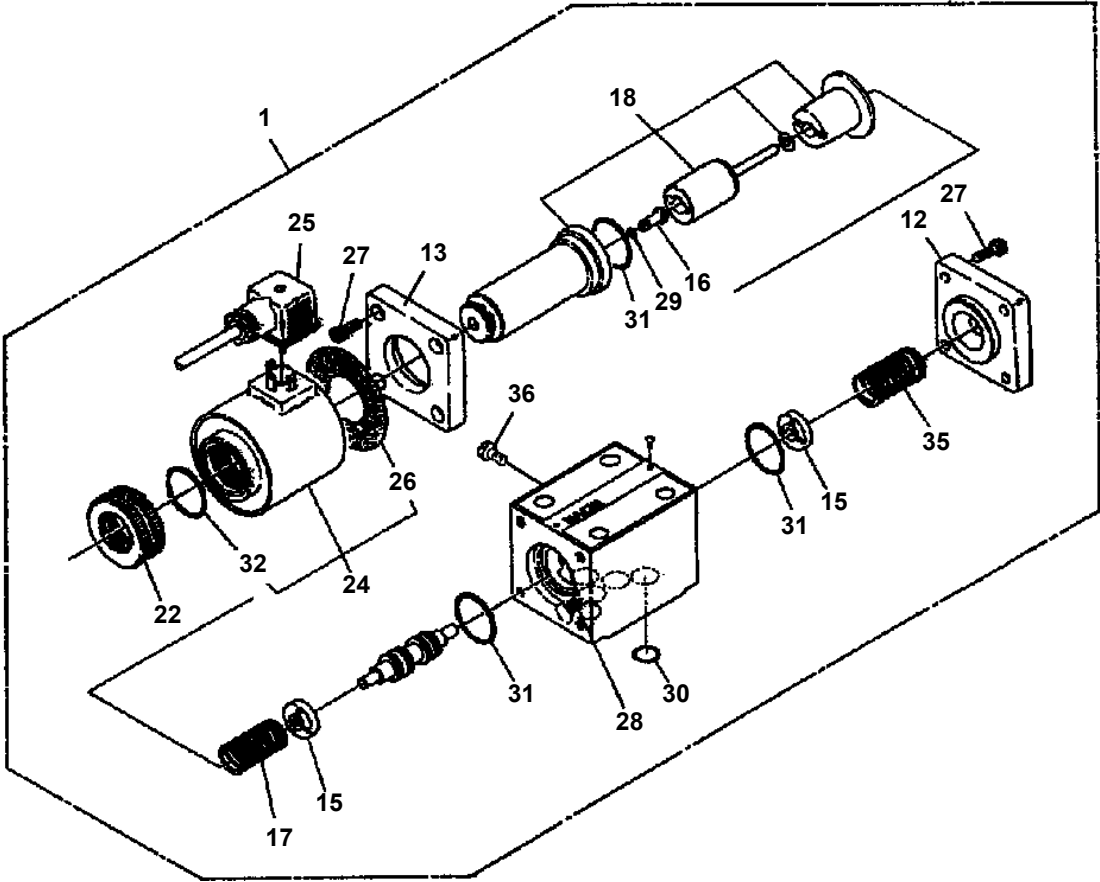

DT-700-1-10100 LOWER,NISSAN P-CM87E
PI1120002-01 VALVE,SOLENOID