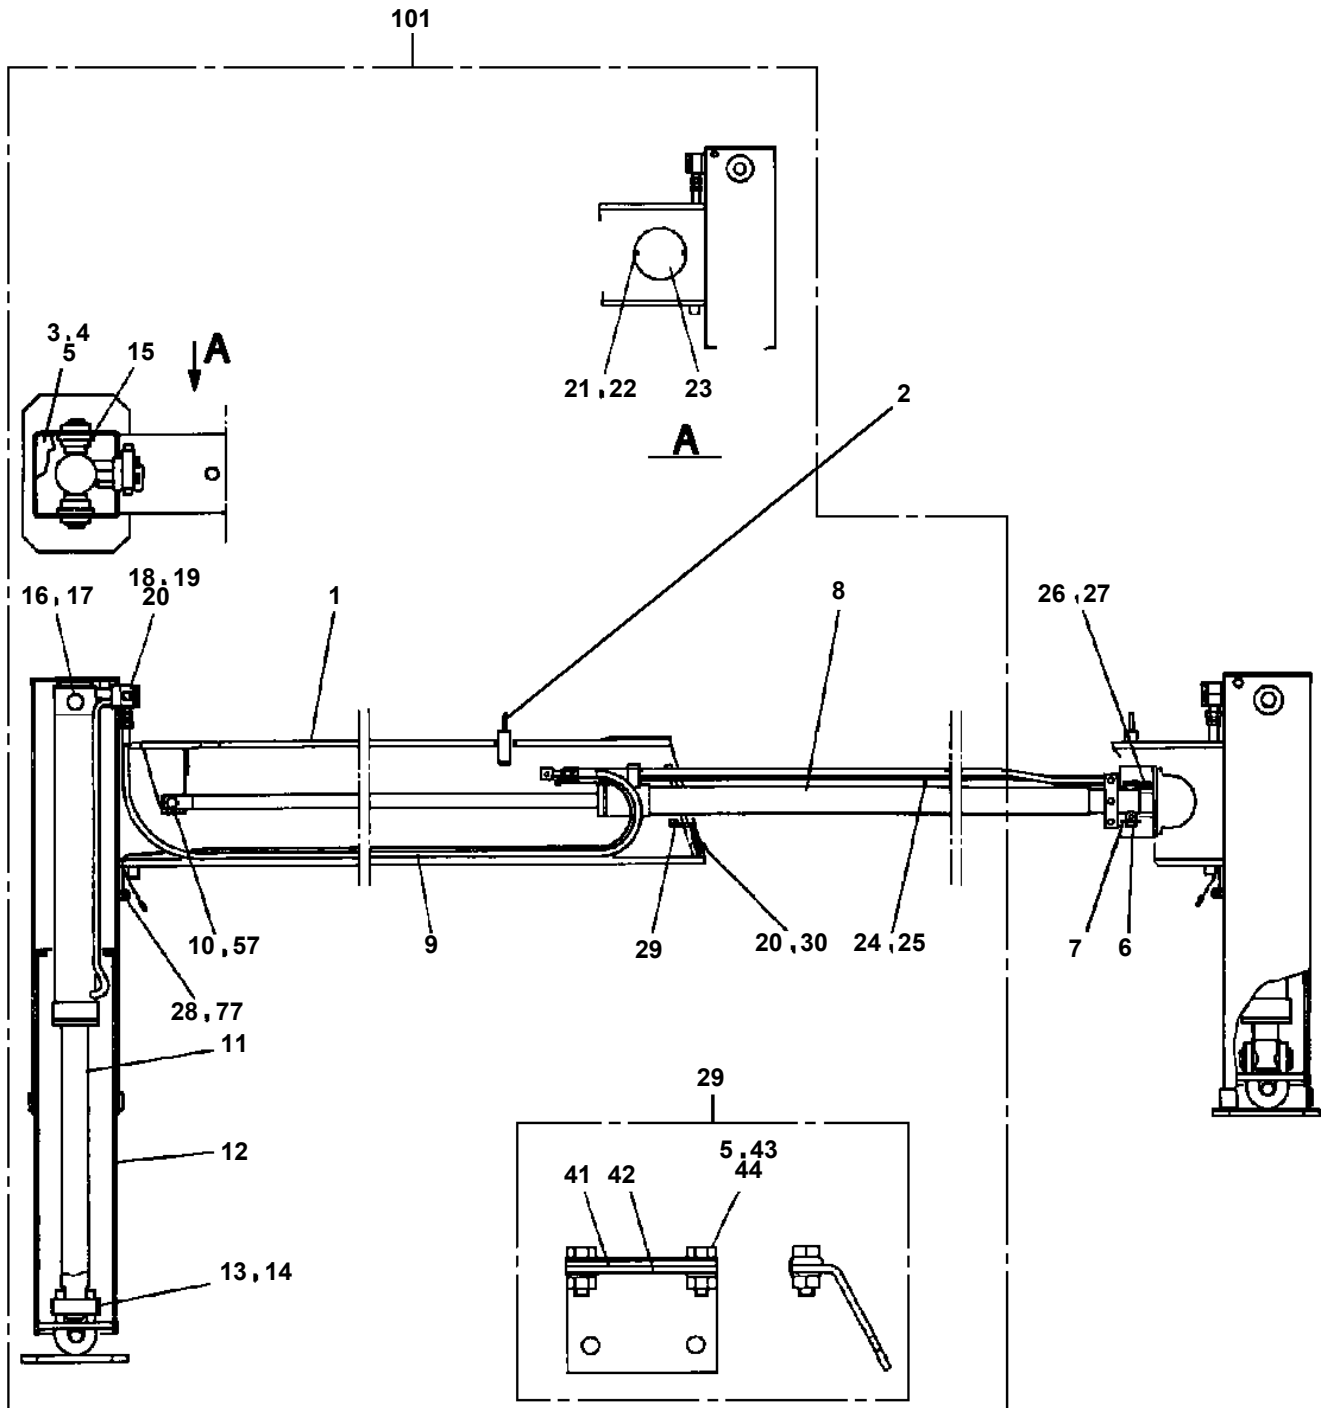

**DT-700-1-10100 LOWER,NISSAN P-CM87E**

PX1000081-04 MOUNTING PARTS

PY1000573-00 OPTIONS

ASSEMBLY

CLICK HERE TO **DOWNLOAD** THE COMPLETE MANUAL

- Thank you very much for reading the preview of the manual.
- You can download the complete manual from: [www.heydownloads.com](http://www.heydownloads.com) by clicking the link below

- Please note: If there is no response to CLICKING the link, please download this PDF first and then click on it.

CLICK HERE TO **DOWNLOAD** THE COMPLETE MANUAL

**DT-700-1-10100 LOWER,NISSAN P-CM87E  
PB1070061-02 PROPELLER SHAFT,PUMP**

PUMP COUPLING SIDE

DT-700-1-10100 LOWER,NISSAN P-CM87E  
PC1010278-03 OUTRIGGER (REAR)

**DT-700-1-10100 LOWER,NISSAN P-CM87E  
PC1050214-02 CYLINDER,EXTENSION (REAR)**

Δ : PACKING SET KEY NO.41 (NO.4,21,22,23,24)

# DT-700-1-10100 LOWER,NISSAN P-CM87E

Pos No.	Parts No	Parts Name	Qty	Unit	Technical Data	Serial No (Start)	Serial No (End)	Remark
72	32430062050	SUPPORT	1			390037		
86	59481504000	RELAY	1			390037	390370	
	82100002851	RELAY	1			390371		
87	59481505000	CONNECTOR	1			390037	390370	
	82100001327	CONNECTOR	1			390371		
88	82100000579	TERMINAL	4			390037		
89	90201200600	NUT	1		M6	390037		
90	42940100030	PLATE,NAME (PLUG)	1			390407		
95	82100000044	BULB,LAMP (24V 60/60W>	2					
111	82100001395	SWITCH,LIMIT	1					
121	42430130410	ROD	1					
122	42430130450	SUPPORT	1					
123	80720103025	PIN,SPRING	1		3X25			
124	82100000081	SWITCH,LIMIT	1					
130	32430068010	SWITCH ASSY	1				390036	
131	32430068011	SWITCH ASSY	1			390037	390506	
	32430068012	SWITCH ASSY	1			390507		