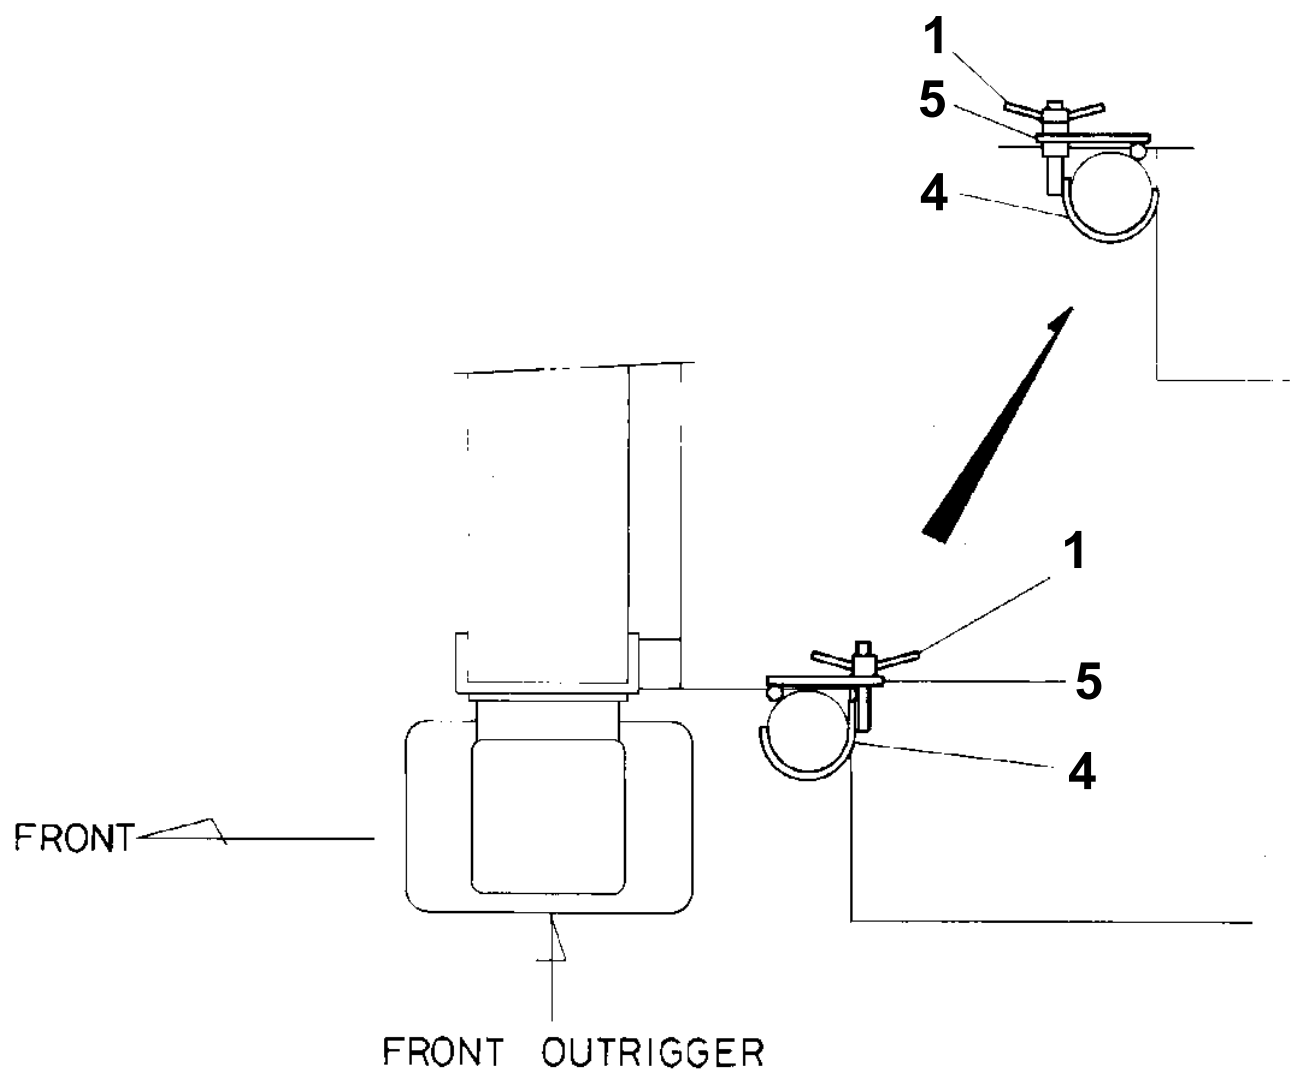

DT-700-1-10100 LOWER,NISSAN P-CM87E
PX1450001-01 MOUNT,POLE PULLER (OPTION)

DT-700-1-10100 LOWER,NISSAN P-CM87E

Pos No.	Parts No	Parts Name	Qty	Unit	Technical Data	Serial No (Start)	Serial No (End)	Re
1	36651610000	PUMP,HYDRAULIC	1					
2	80430620800	JOINT	1					
3	91002803800	O-RING	4		1B P38			
4	37002428060	HOSE	1		L=2800			
5	37000710090	CLAMP ASSY	3		25			
6	32730450010	JOINT	1					
7	80305050130	FITTING,TEE	2					
8	81408000210	PIPE,STEEL	1	M	15X2.0T			
9	80302010180	FITTING	1		KCT15-030N			
10	36601080000	VALVE,RELIEF	1					
11	90101206060	BOLT	2		M6X60			
12	90201200600	NUT	2		M6			
13	90302040601	WASHER,SPRING	2		6			
14	90303070601	WASHER,PLAIN	2		6			
15	80303030180	FITTING,ELBOW	3		KLN15-030N			
16	81408000210	PIPE,STEEL	1	M	15X2.0T			
17	37000913630	JOINT	1					
18	42340013100	JOINT	1					
19	37002426270	HOSE	1		L=550			
20	80430450450	JOINT	1		YL502			
21	80302010200	FITTING	1		KCT15-040N			
22	81408000210	PIPE,STEEL	1	M	15X2.0T			
23	42340240370	JOINT	1		RT,R1/2-R1/2-R3/8			
24	80315020180	JOINT,BUSHING	1					
25	36671020000	FILTER,OIL	1					
26	80306030100	JOINT,NIPPLE	1					
27	37000910600	JOINT	1					
28	37002415800	HOSE	1		L=750			
29	37002415640	HOSE	1		L=425			
30	37000910760	JOINT	1					
31	80430450650	JOINT	1					
32	36640310000	VALVE,SOLENOID	1					
33	(*****)	COOLER,OIL (MOUNT)	1					
34	32730450020	SUPPORT	1					
35	90101210030	BOLT	10		M10X30			
36	90302041001	WASHER,SPRING	14		10			
37	90303071001	WASHER,PLAIN	14		10			
38	32730450030	SUPPORT	1					
39	32730450040	SUPPORT	1					
40	32730450050	JOINT	2					
41	91801300530	CLIP	8		D=48-53			
42	37002503090	HOSE	1		L=1000			
43	37002505090	HOSE	1		L=670			
44	32730450060	JOINT	1					
45	36620400000	VALVE,CHECK	1					
46	32730450070	JOINT	1					
47	90101210045	BOLT	2		M10X45			
48	90201201000	NUT	2		M10			
49	32730450080	SUPPORT	1					
50	90101210020	BOLT	2		M10X20			
51	32730450090	SUPPORT	1					
53	(*****)	ELEC.ASSY (OP.,OIL COOLER	1					
54	80302090322	FITTING	1		KCO28-080N			
55	37000707810	CLAMP ASSY	1		18			
56	32730450100	SHAFT	1					
58	32730450110	JOINT	1					
59	81408000210	PIPE,STEEL	1	M	15X2.0T			
71	91002801800	O-RING	1		1B P18