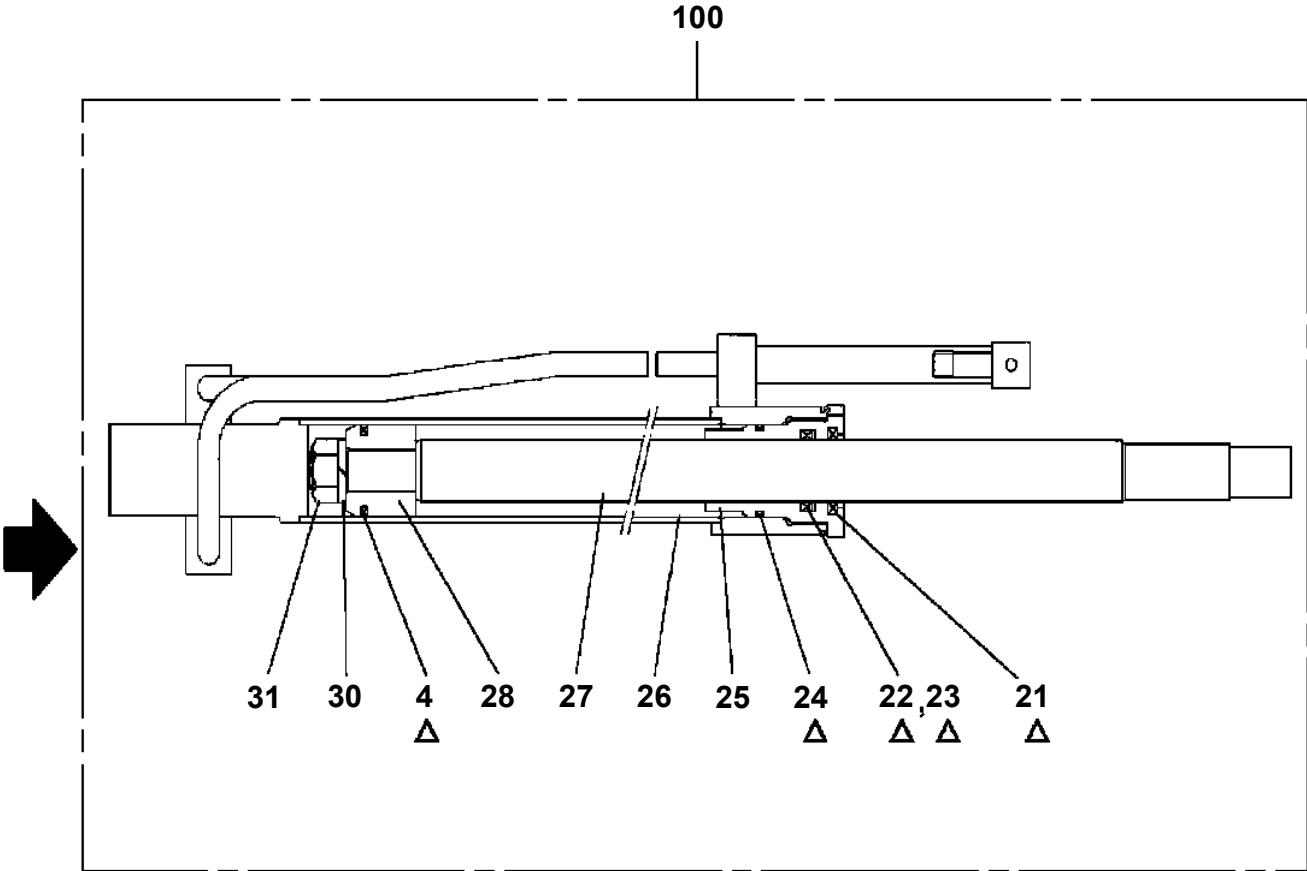

- Please note: If there is no response to CLICKING the link, please download this PDF first and then click on it.

CLICK HERE TO **DOWNLOAD** THE COMPLETE MANUAL

**DT-700-1-10100 LOWER,NISSAN P-CM87E  
PB1070061-02 PROPELLER SHAFT,PUMP**

PUMP COUPLING SIDE

DT-700-1-10100 LOWER,NISSAN P-CM87E  
PC1010278-03 OUTRIGGER (REAR)

**DT-700-1-10100 LOWER,NISSAN P-CM87E  
PC1050214-02 CYLINDER,EXTENSION (REAR)**

Δ : PACKING SET KEY NO.41 (NO.4,21,22,23,24)