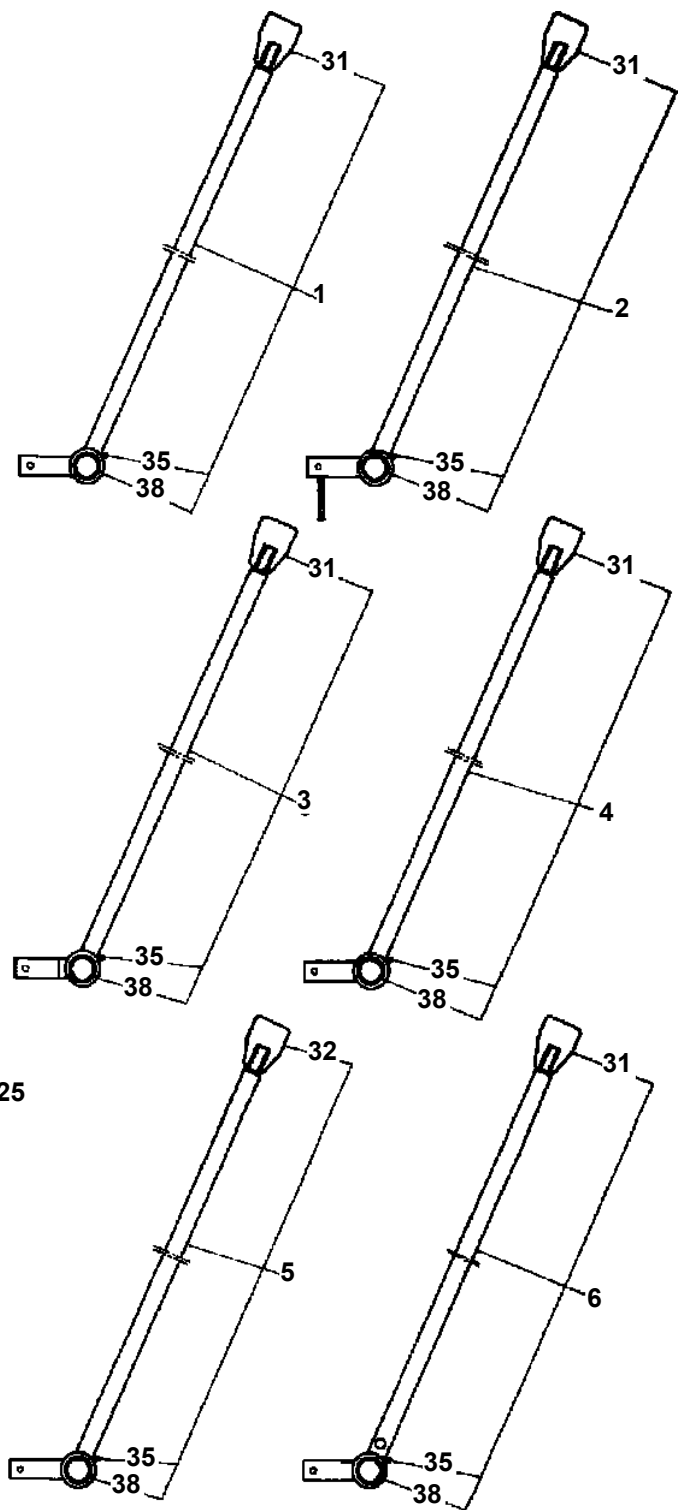

- Please note: If there is no response to CLICKING the link, please download this PDF first and then click on it.

CLICK HERE TO **DOWNLOAD** THE COMPLETE MANUAL

**DT-700-1-10100 LOWER,NISSAN P-CM87E  
PB1070061-02 PROPELLER SHAFT,PUMP**

PUMP COUPLING SIDE

DT-700-1-10100 LOWER,NISSAN P-CM87E  
PC1010278-03 OUTRIGGER (REAR)

**DT-700-1-10100 LOWER,NISSAN P-CM87E  
PC1050214-02 CYLINDER,EXTENSION (REAR)**

Δ : PACKING SET KEY NO.41 (NO.4,21,22,23,24)

DT-700-1-10100 LOWER,NISSAN P-CM87E  
PL1010039-03 OPERATION SYSTEM, CONTROL VALVE

CLICK HERE TO **DOWNLOAD** THE COMPLETE MANUAL

- Thank you very much for reading the preview of the manual.
- You can download the complete manual from: [www.heydownloads.com](http://www.heydownloads.com) by clicking the link below

# DT-700-1-10100 LOWER,NISSAN P-CM87E

Pos No.	Parts No	Parts Name	Qty	Unit	Technical Data	Serial No (Start)	Serial No (End)	Remark
72	32430062050	SUPPORT	1			390037		
86	59481504000	RELAY	1			390037	390370	
	82100002851	RELAY	1			390371		
87	59481505000	CONNECTOR	1			390037	390370	
	82100001327	CONNECTOR	1			390371		
88	82100000579	TERMINAL	4			390037		
89	90201200600	NUT	1		M6	390037		
90	42940100030	PLATE,NAME (PLUG)	1			390407		
95	82100000044	BULB,LAMP (24V 60/60W>	2					
111	82100001395	SWITCH,LIMIT	1					
121	42430130410	ROD	1					
122	42430130450	SUPPORT	1					
123	80720103025	PIN,SPRING	1		3X25			
124	82100000081	SWITCH,LIMIT	1					
130	32430068010	SWITCH ASSY	1				390036	
131	32430068011	SWITCH ASSY	1			390037	390506	
	32430068012	SWITCH ASSY	1			390507		