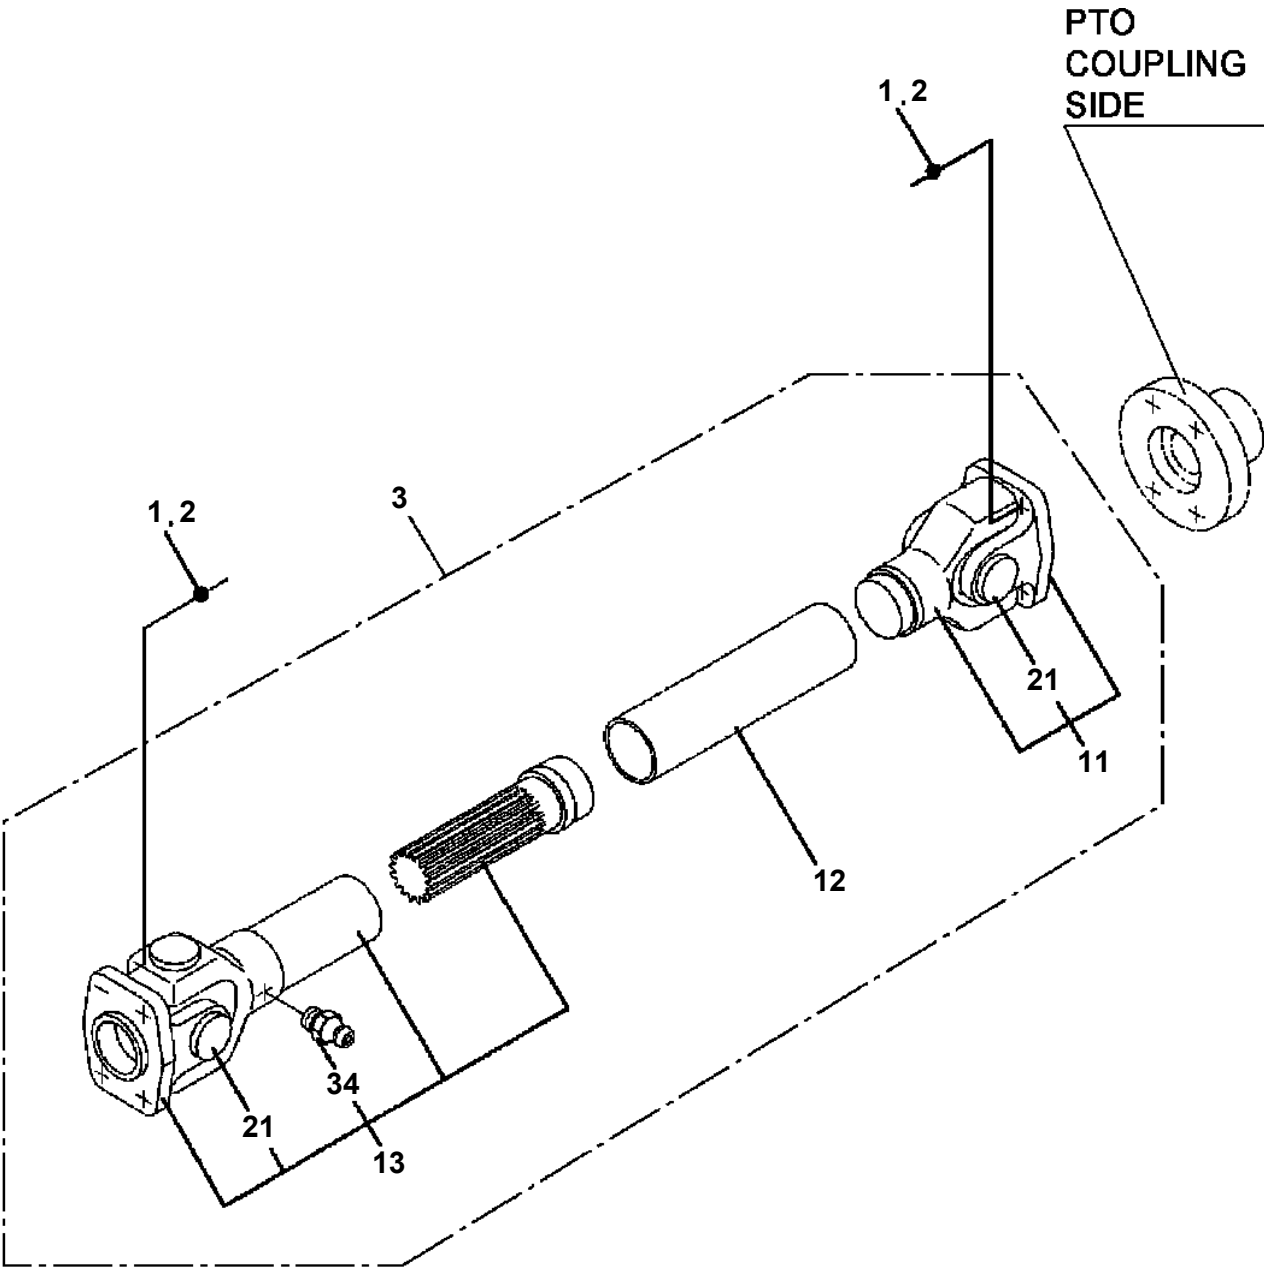

**DT-700-1-10100 LOWER,NISSAN P-CM87E**

PX1000081-04 MOUNTING PARTS

PY1000573-00 OPTIONS

ASSEMBLY

CLICK HERE TO **DOWNLOAD** THE COMPLETE MANUAL

- Thank you very much for reading the preview of the manual.
- You can download the complete manual from: [www.heydownloads.com](http://www.heydownloads.com) by clicking the link below

- Please note: If there is no response to CLICKING the link, please download this PDF first and then click on it.

CLICK HERE TO **DOWNLOAD** THE COMPLETE MANUAL

**DT-700-1-10100 LOWER,NISSAN P-CM87E  
PB1070061-02 PROPELLER SHAFT,PUMP**

PUMP COUPLING SIDE

DT-700-1-10100 LOWER,NISSAN P-CM87E  
PC1010278-03 OUTRIGGER (REAR)

**DT-700-1-10100 LOWER,NISSAN P-CM87E  
PC1050214-02 CYLINDER,EXTENSION (REAR)**

Δ : PACKING SET KEY NO.41 (NO.4,21,22,23,24)

# DT-700-1-10100 LOWER,NISSAN P-CM87E

Pos No.	Parts No	Parts Name	Qty	Unit	Technical Data	Serial No (Start)	Serial No (End)	Remark
72	32430062050	SUPPORT	1			390037		
86	59481504000	RELAY	1			390037	390370	
	82100002851	RELAY	1			390371		
87	59481505000	CONNECTOR	1			390037	390370	
	82100001327	CONNECTOR	1			390371		
88	82100000579	TERMINAL	4			390037		
89	90201200600	NUT	1		M6	390037		
90	42940100030	PLATE,NAME (PLUG)	1			390407		
95	82100000044	BULB,LAMP (24V 60/60W>	2					
111	82100001395	SWITCH,LIMIT	1					
121	42430130410	ROD	1					
122	42430130450	SUPPORT	1					
123	80720103025	PIN,SPRING	1		3X25			
124	82100000081	SWITCH,LIMIT	1					
130	32430068010	SWITCH ASSY	1				390036	
131	32430068011	SWITCH ASSY	1			390037	390506	
	32430068012	SWITCH ASSY	1			390507		