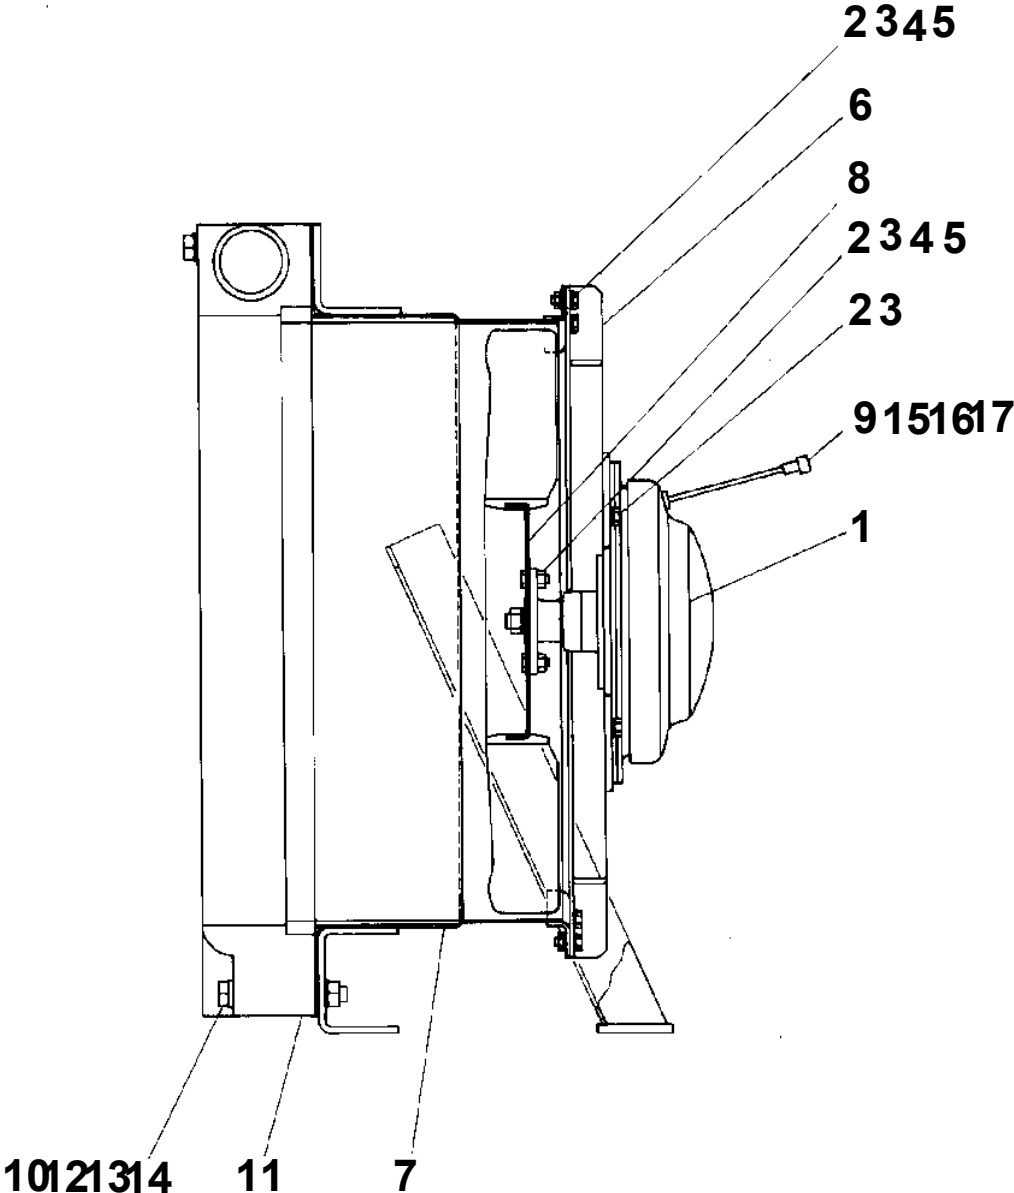

DT-700-1-10100 LOWER,NISSAN P-CM87E

Pos No.	Parts No	Parts Name	Qty	Unit	Technical Data	Serial No (Start)	Serial No (End)	Re
1	36651610000	PUMP,HYDRAULIC	1					
2	80430620800	JOINT	1					
3	91002803800	O-RING	4		1B P38			
4	37002428060	HOSE	1		L=2800			
5	37000710090	CLAMP ASSY	3		25			
6	32730450010	JOINT	1					
7	80305050130	FITTING,TEE	2					
8	81408000210	PIPE,STEEL	1	M	15X2.0T			
9	80302010180	FITTING	1		KCT15-030N			
10	36601080000	VALVE,RELIEF	1					
11	90101206060	BOLT	2		M6X60			
12	90201200600	NUT	2		M6			
13	90302040601	WASHER,SPRING	2		6			
14	90303070601	WASHER,PLAIN	2		6			
15	80303030180	FITTING,ELBOW	3		KLN15-030N			
16	81408000210	PIPE,STEEL	1	M	15X2.0T			
17	37000913630	JOINT	1					
18	42340013100	JOINT	1					
19	37002426270	HOSE	1		L=550			
20	80430450450	JOINT	1		YL502			
21	80302010200	FITTING	1		KCT15-040N			
22	81408000210	PIPE,STEEL	1	M	15X2.0T			
23	42340240370	JOINT	1		RT,R1/2-R1/2-R3/8			
24	80315020180	JOINT,BUSHING	1					
25	36671020000	FILTER,OIL	1					
26	80306030100	JOINT,NIPPLE	1					
27	37000910600	JOINT	1					
28	37002415800	HOSE	1		L=750			
29	37002415640	HOSE	1		L=425			
30	37000910760	JOINT	1					
31	80430450650	JOINT	1					
32	36640310000	VALVE,SOLENOID	1					
33	(*****)	COOLER,OIL (MOUNT)	1					
34	32730450020	SUPPORT	1					
35	90101210030	BOLT	10		M10X30			
36	90302041001	WASHER,SPRING	14		10			
37	90303071001	WASHER,PLAIN	14		10			
38	32730450030	SUPPORT	1					
39	32730450040	SUPPORT	1					
40	32730450050	JOINT	2					
41	91801300530	CLIP	8		D=48-53			
42	37002503090	HOSE	1		L=1000			
43	37002505090	HOSE	1		L=670			
44	32730450060	JOINT	1					
45	36620400000	VALVE,CHECK	1					
46	32730450070	JOINT	1					
47	90101210045	BOLT	2		M10X45			
48	90201201000	NUT	2		M10			
49	32730450080	SUPPORT	1					
50	90101210020	BOLT	2		M10X20			
51	32730450090	SUPPORT	1					
53	(*****)	ELEC.ASSY (OP.,OIL COOLER	1					
54	80302090322	FITTING	1		KCO28-080N			
55	37000707810	CLAMP ASSY	1		18			
56	32730450100	SHAFT	1					
58	32730450110	JOINT	1					
59	81408000210	PIPE,STEEL	1	M	15X2.0T			
71	91002801800	O-RING	1		1B P18			

**DT-700-1-10100 LOWER,NISSAN P-CM87E
PY1300006-02 COOLER,OIL (ELECTRIC)**