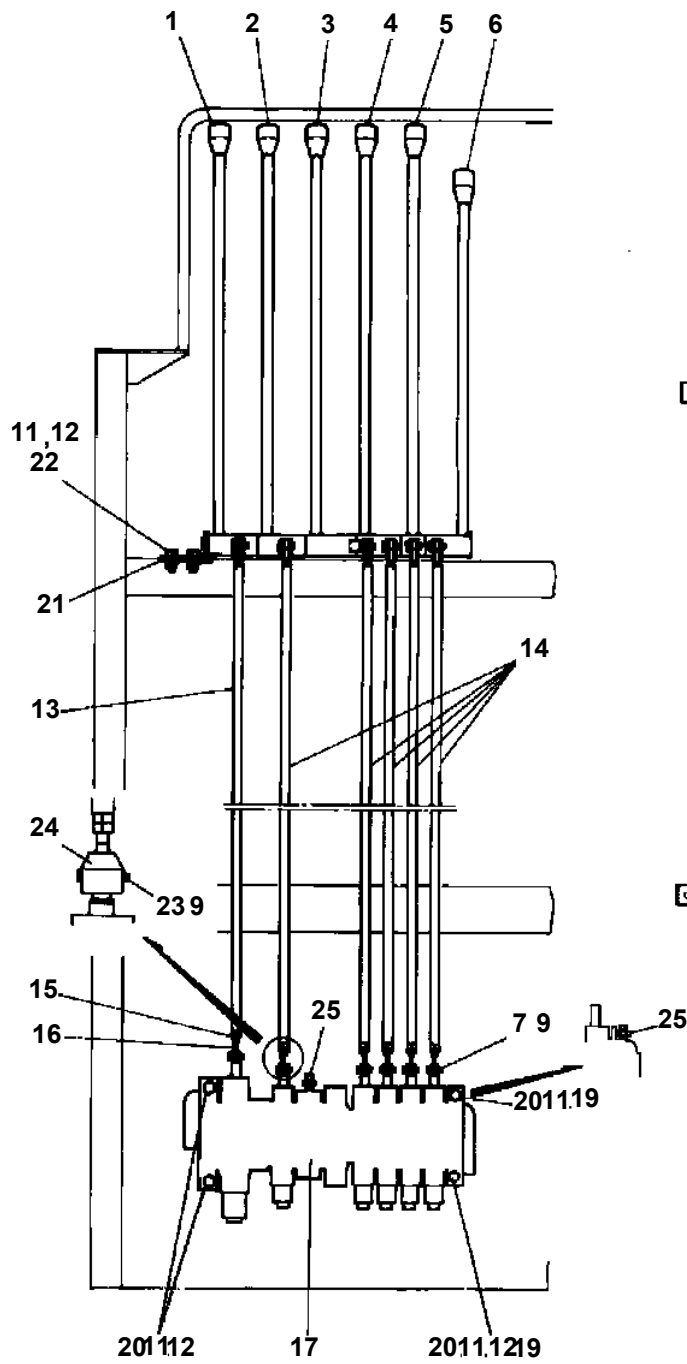

- Please note: If there is no response to CLICKING the link, please download this PDF first and then click on it.

CLICK HERE TO **DOWNLOAD** THE COMPLETE MANUAL

**DT-700-1-10100 LOWER,NISSAN P-CM87E  
PB1070061-02 PROPELLER SHAFT,PUMP**

PUMP COUPLING SIDE

DT-700-1-10100 LOWER,NISSAN P-CM87E  
PC1010278-03 OUTRIGGER (REAR)

**DT-700-1-10100 LOWER,NISSAN P-CM87E  
PC1050214-02 CYLINDER,EXTENSION (REAR)**

Δ : PACKING SET KEY NO.41 (NO.4,21,22,23,24)

DT-700-1-10100 LOWER,NISSAN P-CM87E  
PL1010039-03 OPERATION SYSTEM, CONTROL VALVE

CLICK HERE TO **DOWNLOAD** THE COMPLETE MANUAL

- Thank you very much for reading the preview of the manual.
- You can download the complete manual from: [www.heydownloads.com](http://www.heydownloads.com) by clicking the link below

# DT-700-1-10100 LOWER,NISSAN P-CM87E

Pos No.	Parts No	Parts Name	Qty	Unit	Technical Data	Serial No (Start)	Serial No (End)	Remark
72	32430062050	SUPPORT	1			390037		
86	59481504000	RELAY	1			390037	390370	
	82100002851	RELAY	1			390371		
87	59481505000	CONNECTOR	1			390037	390370	
	82100001327	CONNECTOR	1			390371		
88	82100000579	TERMINAL	4			390037		
89	90201200600	NUT	1		M6	390037		
90	42940100030	PLATE,NAME (PLUG)	1			390407		
95	82100000044	BULB,LAMP (24V 60/60W>	2					
111	82100001395	SWITCH,LIMIT	1					
121	42430130410	ROD	1					
122	42430130450	SUPPORT	1					
123	80720103025	PIN,SPRING	1		3X25			
124	82100000081	SWITCH,LIMIT	1					
130	32430068010	SWITCH ASSY	1				390036	
131	32430068011	SWITCH ASSY	1			390037	390506	
	32430068012	SWITCH ASSY	1			390507		