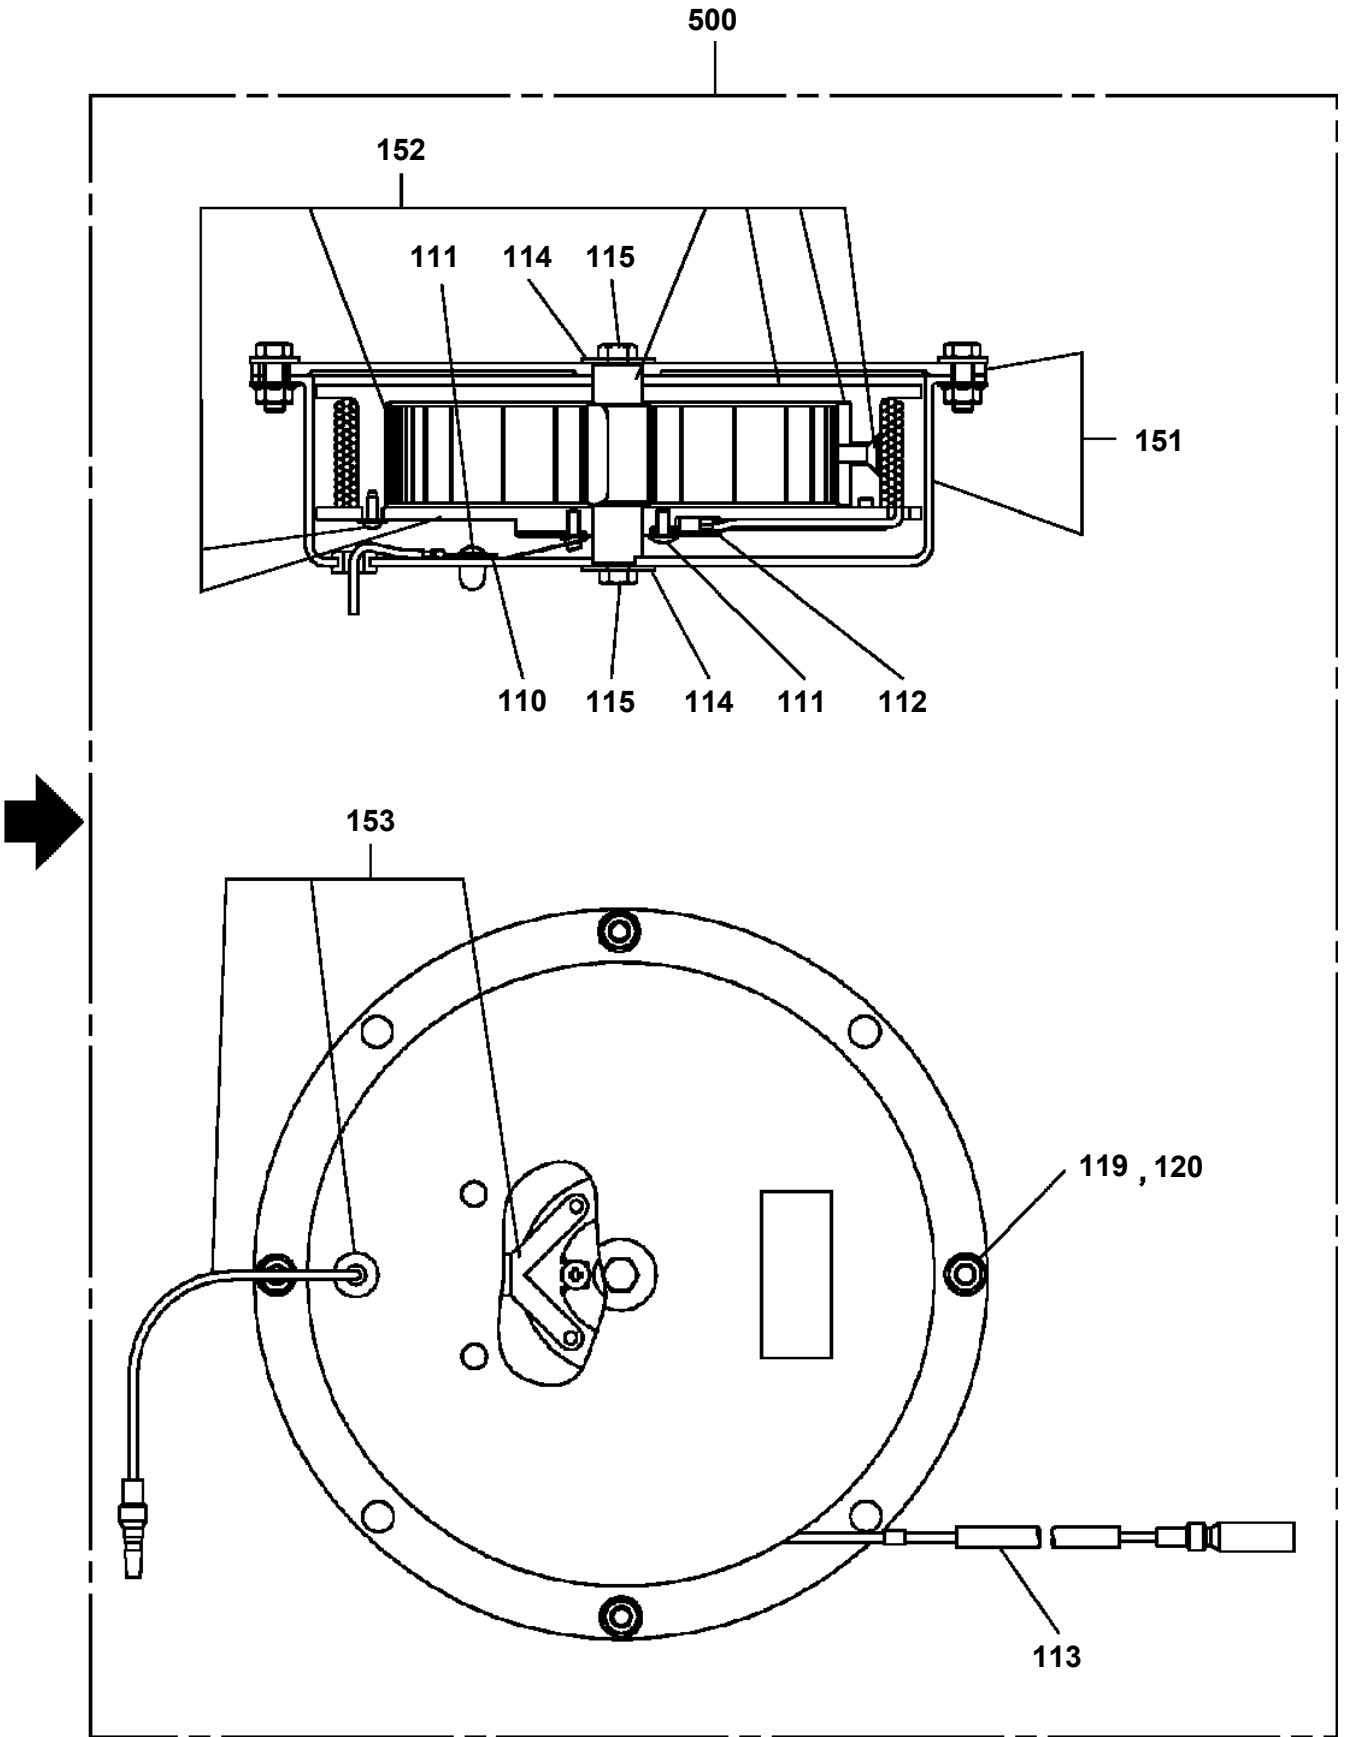

DT-700-1-10100 LOWER,NISSAN P-CM87E

Pos No.	Parts No	Parts Name	Qty	Unit	Technical Data	Serial No (Start)	Serial No (End)	Remark
72	32430062050	SUPPORT	1			390037		
86	59481504000	RELAY	1			390037	390370	
	82100002851	RELAY	1			390371		
87	59481505000	CONNECTOR	1			390037	390370	
	82100001327	CONNECTOR	1			390371		
88	82100000579	TERMINAL	4			390037		
89	90201200600	NUT	1		M6	390037		
90	42940100030	PLATE,NAME (PLUG)	1			390407		
95	82100000044	BULB,LAMP (24V 60/60W>	2					
111	82100001395	SWITCH,LIMIT	1					
121	42430130410	ROD	1					
122	42430130450	SUPPORT	1					
123	80720103025	PIN,SPRING	1		3X25			
124	82100000081	SWITCH,LIMIT	1					
130	32430068010	SWITCH ASSY	1				390036	
131	32430068011	SWITCH ASSY	1			390037	390506	
	32430068012	SWITCH ASSY	1			390507		

DT-700-1-10100 LOWER,NISSAN P-CM87E
PN1350070-02 REEL,CORD