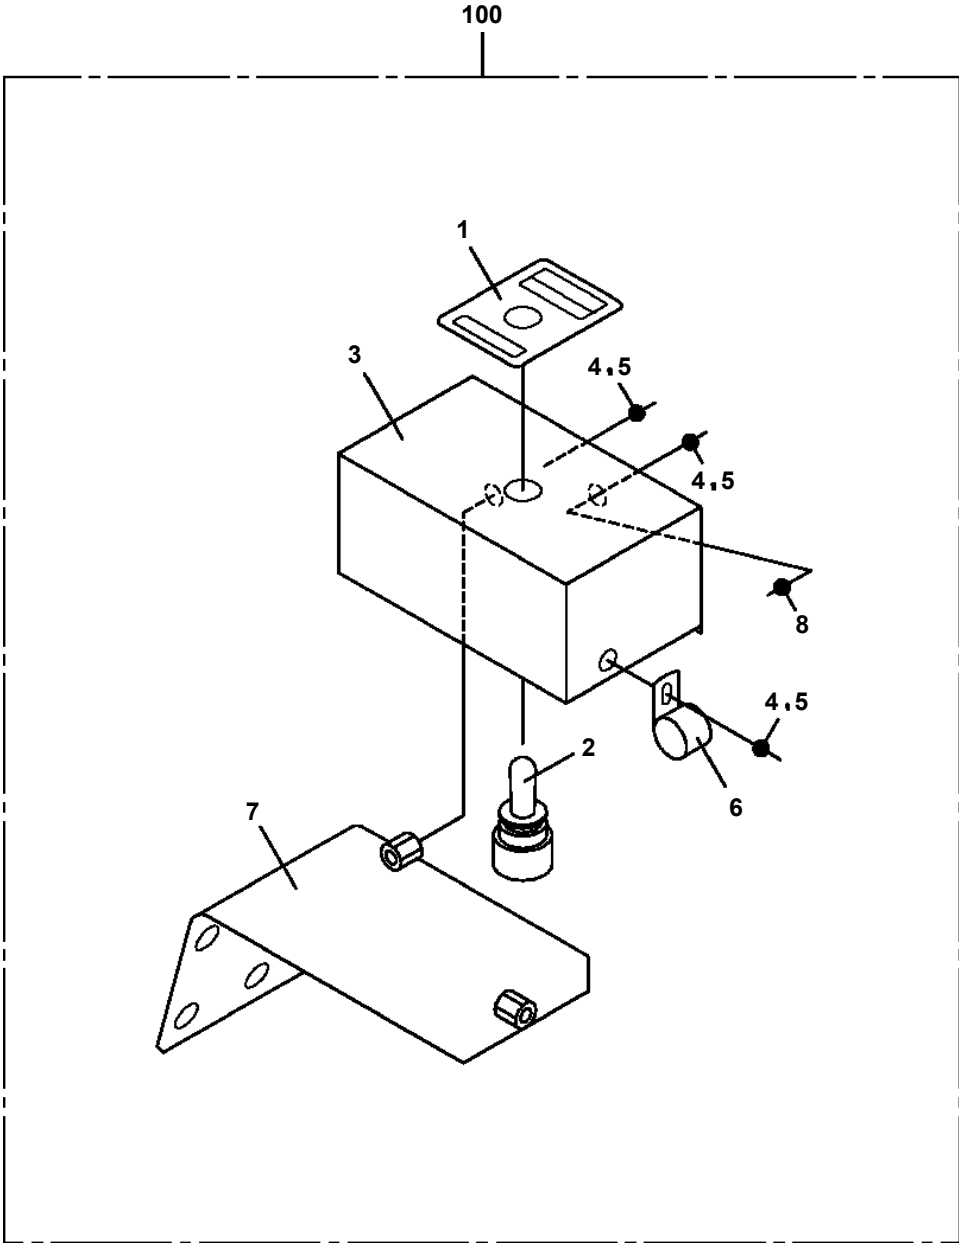

DT-700-1-10100 LOWER,NISSAN P-CM87E
PS5530169-01 SWITCH ASSY