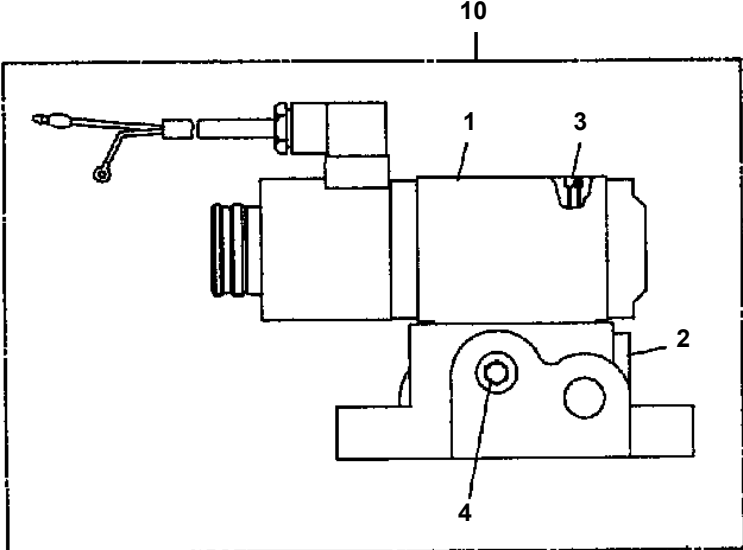

DT-700-1-10100 LOWER,NISSAN P-CM87E
PI1120002-01 VALVE,SOLENOID