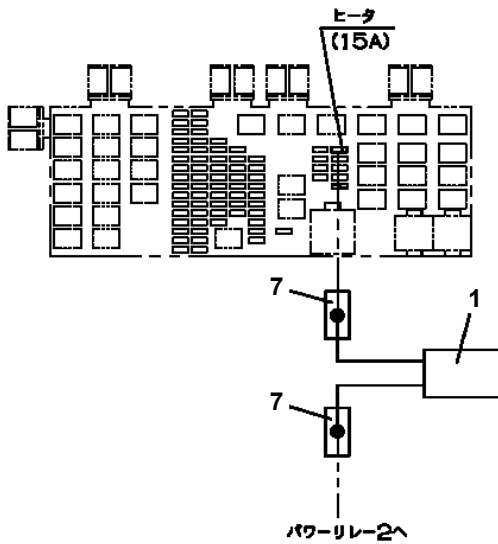

AT-255-1 42098131100 LOWER,HINO BDG-FC6JGWA
PE5070007-00 ELEC.ASSY,CARRIER

E
リレーボックス部