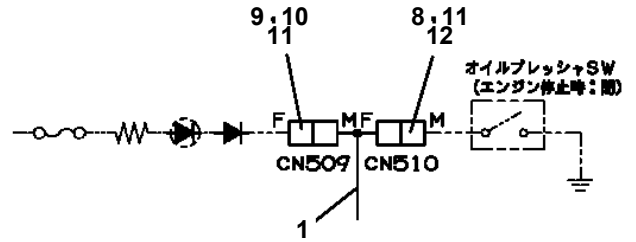

A
オイルプレッシャSW部
(エンジン回転検出)