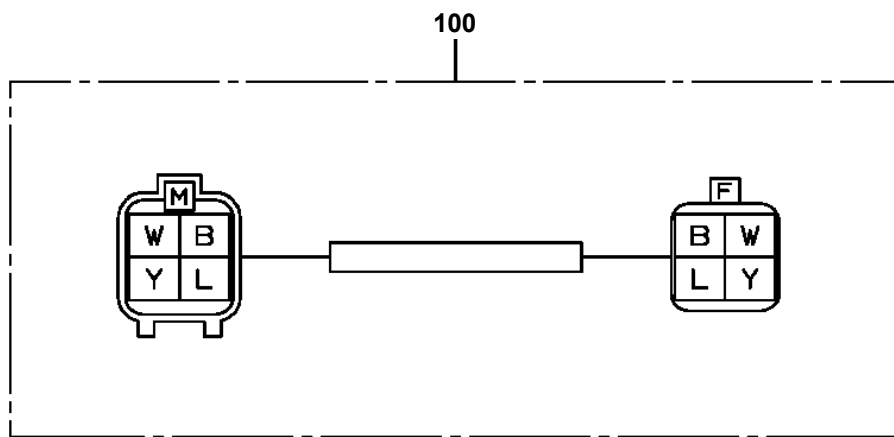

AT-255-1 42098131100 LOWER,HINO BDG-FC6JGWA
PH5034502-00 HARNESS