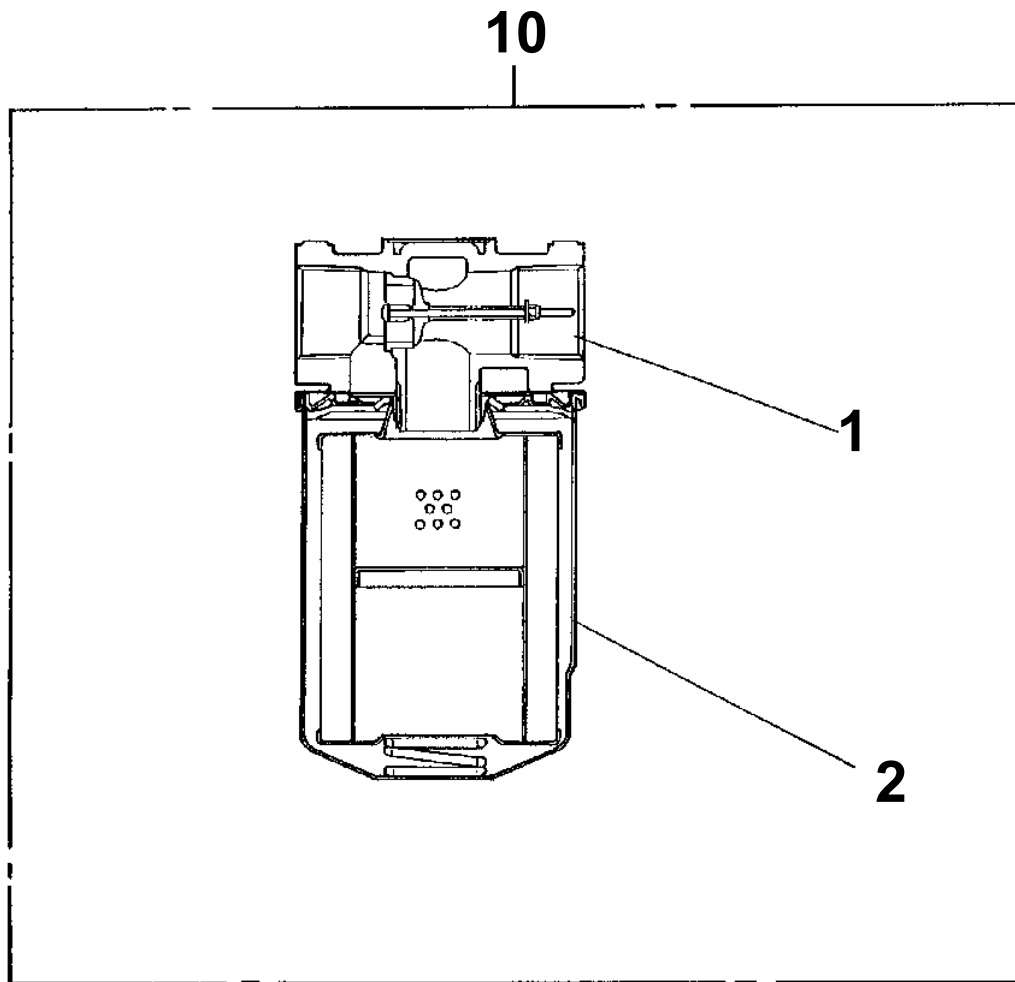

AT-255-1 42098131100 LOWER, HINO BDG-FC6JGWA
PI1300061-02 FILTER, OIL (YAMASHIN)

Assembly Name FILTER, OIL