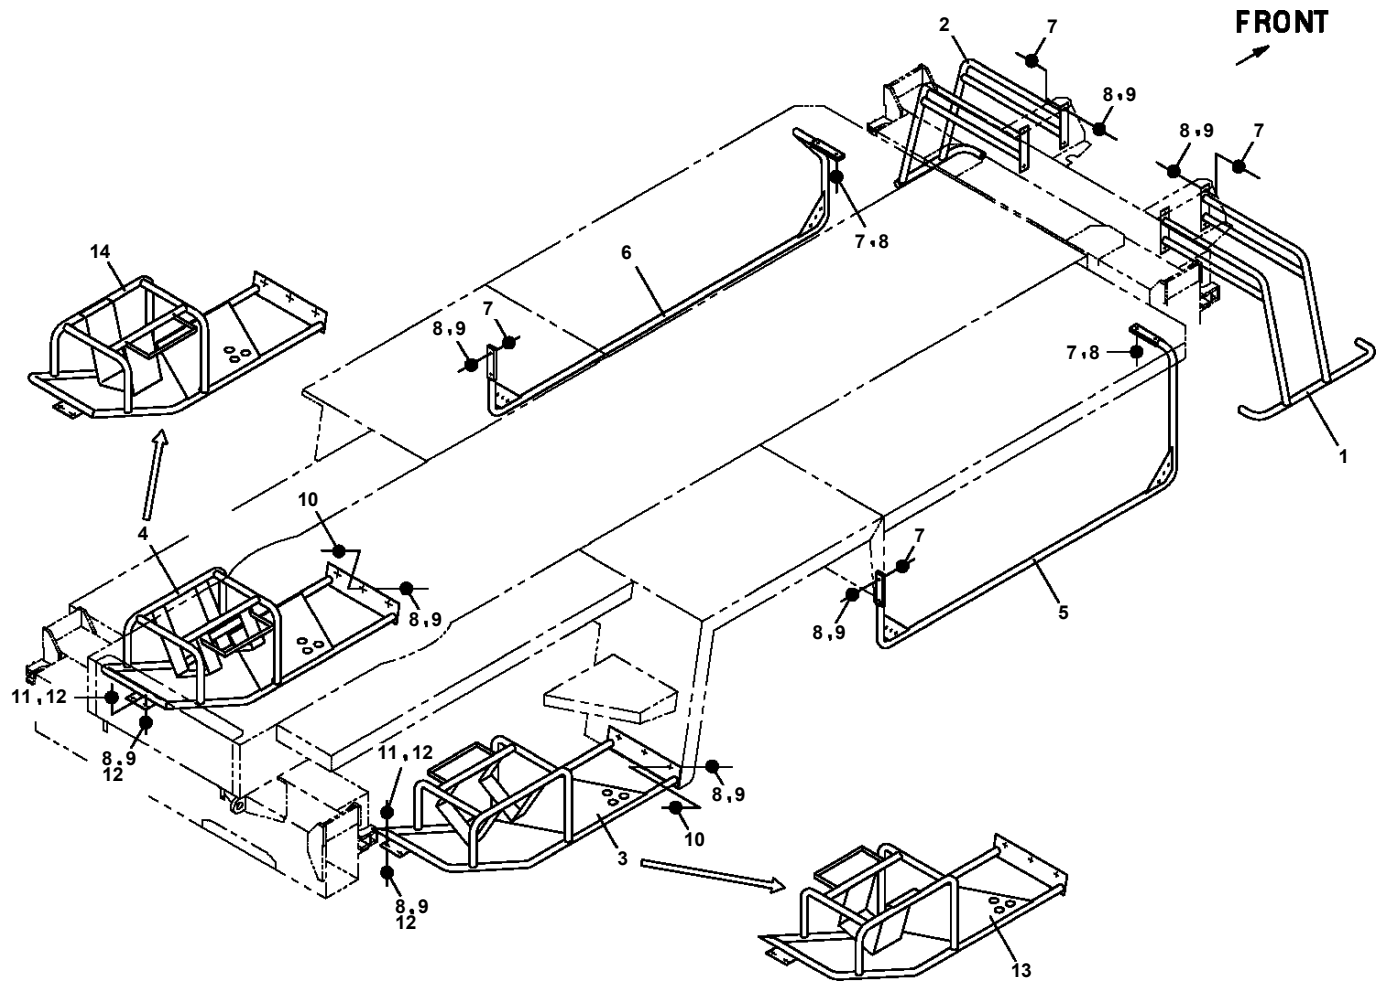

**AT-255-1 42098131100 LOWER, HINO BDG-FC6JGWA
PX1200614-01 SIDE GUARD**

AT-255-1 42098131100 LOWER,HINO BDG-FC6JGWA

Pos No.	Parts No	Parts Name	Qty	Unit	Technical Data	Serial No (Start)	Serial No (End)	Remark
1	42787090100	HARNESS	2					
2	42787090200	HARNESS	2					
3	82114102040	CONNECTOR (4P,FEMALE)	2					
4	82121102040	HOLDER (4P,BOTH)	4					
5	82114101040	CONNECTOR (4P,MALE)	2					
6	82111101510	TERMINAL	12					
7	82121101050	PLUG (BLACK/AV0.3 TO 0.5)	24					
8	82111101010	TERMINAL	12					
9	82114102020	CONNECTOR	2					
10	82121102020	HOLDER	4					
11	82114101020	CONNECTOR (2P,MALE)	2					
12	90101208025	BOLT	1		M8X25			
13	90201200800	NUT	1		M8			
14	90302040801	WASHER,SPRING	1		8			
15	90303070801	WASHER,PLAIN	1		8		385624