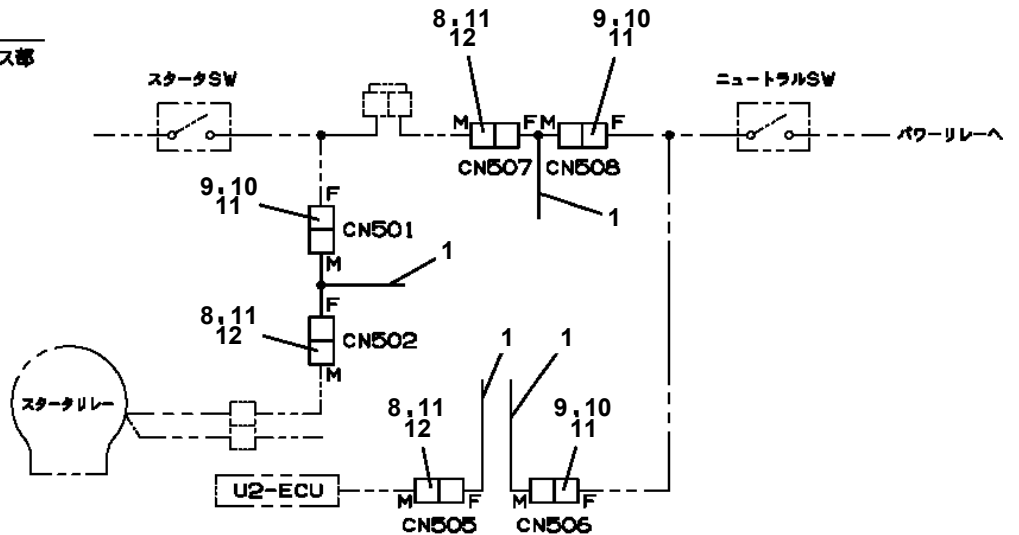

C
サブスタータSW部
(ニュートラル検出)
(エンジン始動)
(エンジン停止)