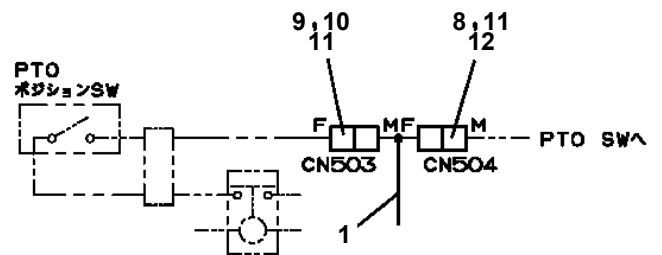

D
PTOポジションSW部
(PTO ON検出)