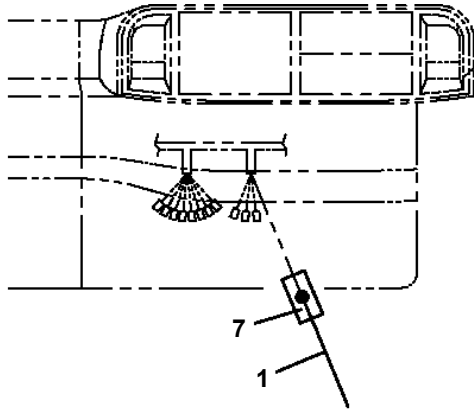

AT-255-1 42098131100 LOWER,HINO BDG-FC6JGWA
PE5070007-00 ELEC.ASSY,CARRIER

B
サービス端子部
(パーキングブレーキ検出)