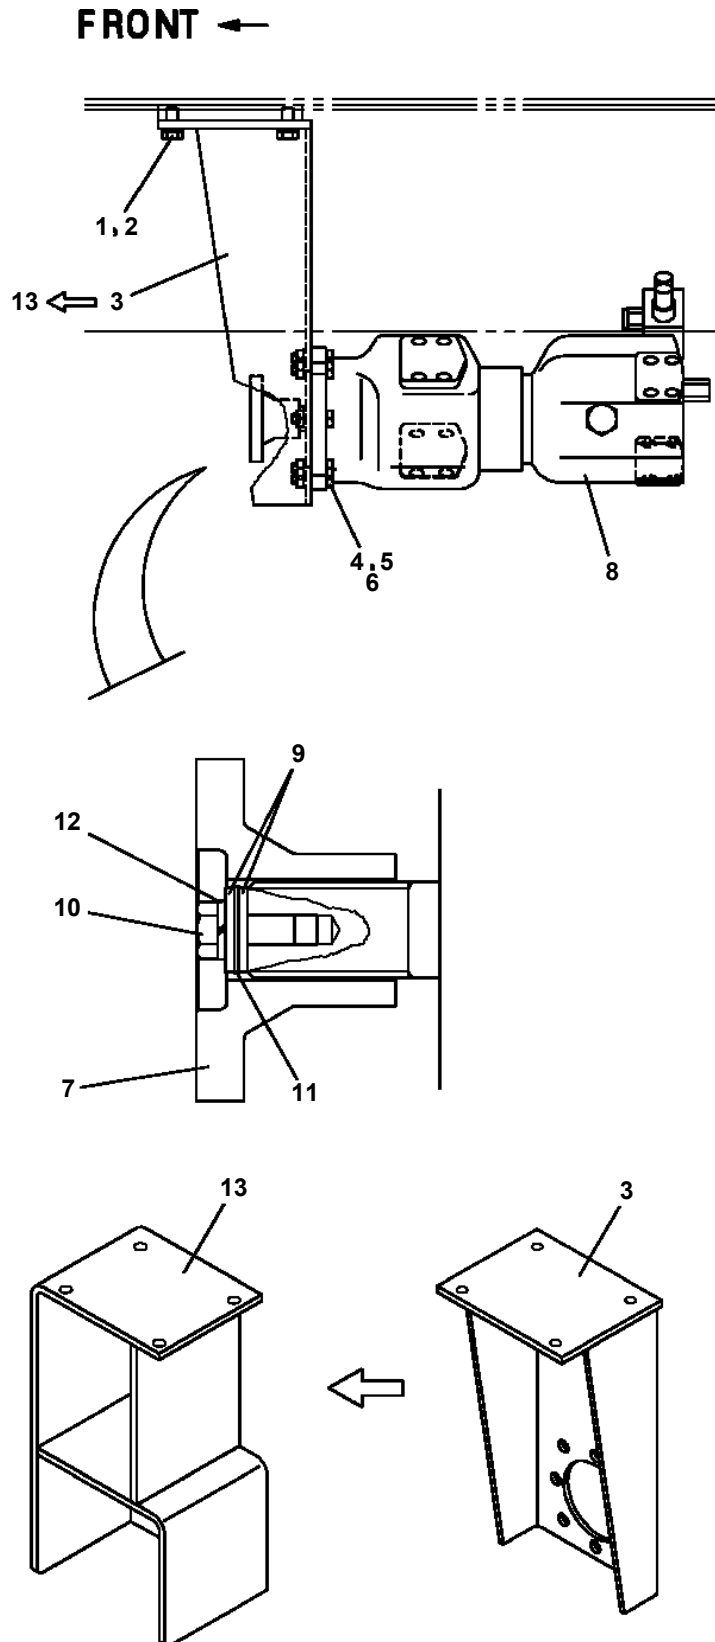

AT-255-1 42098131100 LOWER,HINO BDG-FC6JGWA
PB1100244-01 PUMP,HYDRAULIC (MOUNT)

AT-255-1 42098131100 LOWER,HINO BDG-FC6JGWA

Pos No.	Parts No	Parts Name	Qty	Unit	Technical Data	Serial No (Start)	Serial No (End)
2	80400160128	JOINT	2		S,G3/8-G1/4		
3	90302040801	WASHER,SPRING	8		8		
4	91002802900	O-RING	2		1B P29		
5	42645120100	JOINT	1				
6	80302090241	FITTING	1		KCO18-040N		
7	91002801800	O-RING	7		1B P18		
8	80456950401	JOINT,SELF SEALING (COUPLER)	1				
9	36672280000	FILTER,OIL (YAMASHIN)	1				
10	42642770900	JOINT	1				
11	37002412880	HOSE	1		L=475		
12	42641230010	JOINT	1				
13	80400160127	JOINT	2				
14	91002801100	O-RING	2		1B P11		
15	37000927340	JOINT	1				
16	42646190100	FITTING,FLANGE	1				
17	42645250100	FITTING,FLANGE	1				
18	36625230000	VALVE,CHECK	2				
20	42640630010	JOINT	1				
21	91002801400	O-RING	5		1B P14		
22	37002502430	HOSE	1		L=400		
23	91803600350	CLIP	4		D=25-35		
24	80303130171	FITTING,ELBOW	1		KLO12-040E		
25	91002904500	O-RING	1		1B G45		
26	90101208016	BOLT	4		M8X16		
27	37002511160	HOSE	1		L=460		
28	91803600250	CLIP	7		D=18-25		
29	80303130241	FITTING,ELBOW	1		KLO18-040E		
30	37002504250	HOSE	1		L=425		
31	91803600400	CLIP	4		D=27-40		
32	37002467710	HOSE	1		L=550		385805
	37002481520	HOSE	1		L=570	385806	
33	80305151503	FITTING,TEE	1				
34	36645900000	VALVE,SOLENOID	1				
35	90101208060	BOLT	4		M8X60		
36	80302090201	FITTING	2		KCO15-040N		
37	81408000210	PIPE,STEEL	1	M	15X2.0T		
38	80303130181	FITTING,ELBOW	2		KLO15-030E		
39	81408000210	PIPE,STEEL	1	M	15X2.0T		
40	42643770400	FITTING,FLANGE	1				
41	37002505090	HOSE	1		L=670		385805
	37002503770	HOSE	1		L=750	385806	
42	91803600550	CLIP	8		D=40-55		
43	90201200800	NUT	2		M8		
44	36603500000	VALVE,RELIEF	1				
45	81408000160	PIPE,STEEL	1	M	12X1.4T		
46	80305010100	FITTING,TEE	1		KTA12-000N		
47	80320030080	FITTING,ELBOW	1		KLE12-030N		
48	37002451080	HOSE	1		L=360		
49	37002427890	HOSE	1		L=375		
50	81408000210	PIPE,STEEL	1	M	15X2.0T		
51	42643051000	SWITCH ASSY (THERMO)	1				
52	36672050000	FILTER,OIL	1				
53	90101210016	BOLT	2		M10X16		
54	90302041001	WASHER,SPRING	18		10		
55	37002400060	HOSE	1		L=850		385805
	37002400280	HOSE	1		L=900	385806	
57	37000912090	JOINT	1				
58	37000922730	JOINT	1		T,G3/8-G1/2-G1/2		
59	42646190201	FITTING,FLANGE	1				
60	91002903000	O-RING	2		1B G30		
61	42646190301	FITTING,FLANGE	1				
66	91002903500	O-RING	2		1B G35		
67	90101210025	BOLT	8		M10X25