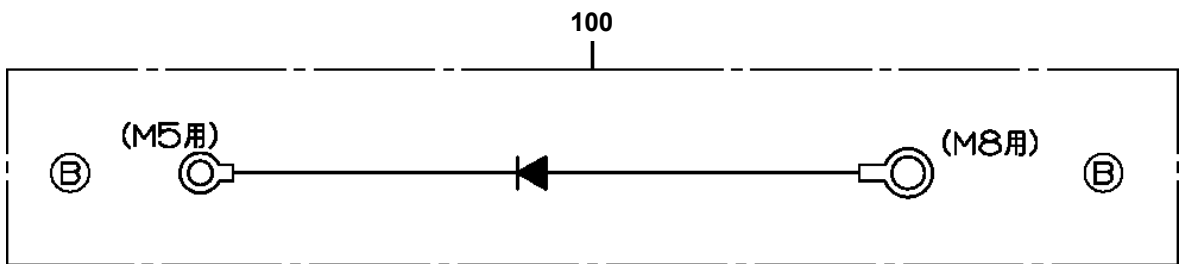

AT-150S-1 42068140400 LOWER,ISUZU KC-NPR72LV 5LX
PH5034452-00 HARNESS

AT-150S-1 42068140400 LOWER,ISUZU KC-NPR72LV 5LX

Pos No.	Parts No	Parts Name	Qty	Unit	Technical Data	Serial No (Start)	Serial No (End)	Remarks	Pages
1	42710650700	SUPPORT	1						
2	90101206012	BOLT	4		M6X12				
3	90302040601	WASHER,SPRING	4		6				
4	42710271200	LINK	1						
5	42710650750	COVER	1						
6	82100001799	SOLENOID	2						
7	90101208025	BOLT	4		M8X25				
8	90302040801	WASHER,SPRING	4		8				
9	90201200800	NUT	8		M8				
10	90112008035	BOLT	2		M8X35				
11	37000105720	PIN	2						
12	80136320010	PIN,SPLIT	2		2X10				
13	90303070601	WASHER,PLAIN	2		6				
14	82400000204	GROMMET	1		L=320				
15	42710040110	BOLT	1						
16	16311103000	SPRING	1						
100	42711941000	SOLENOID ASSY	1