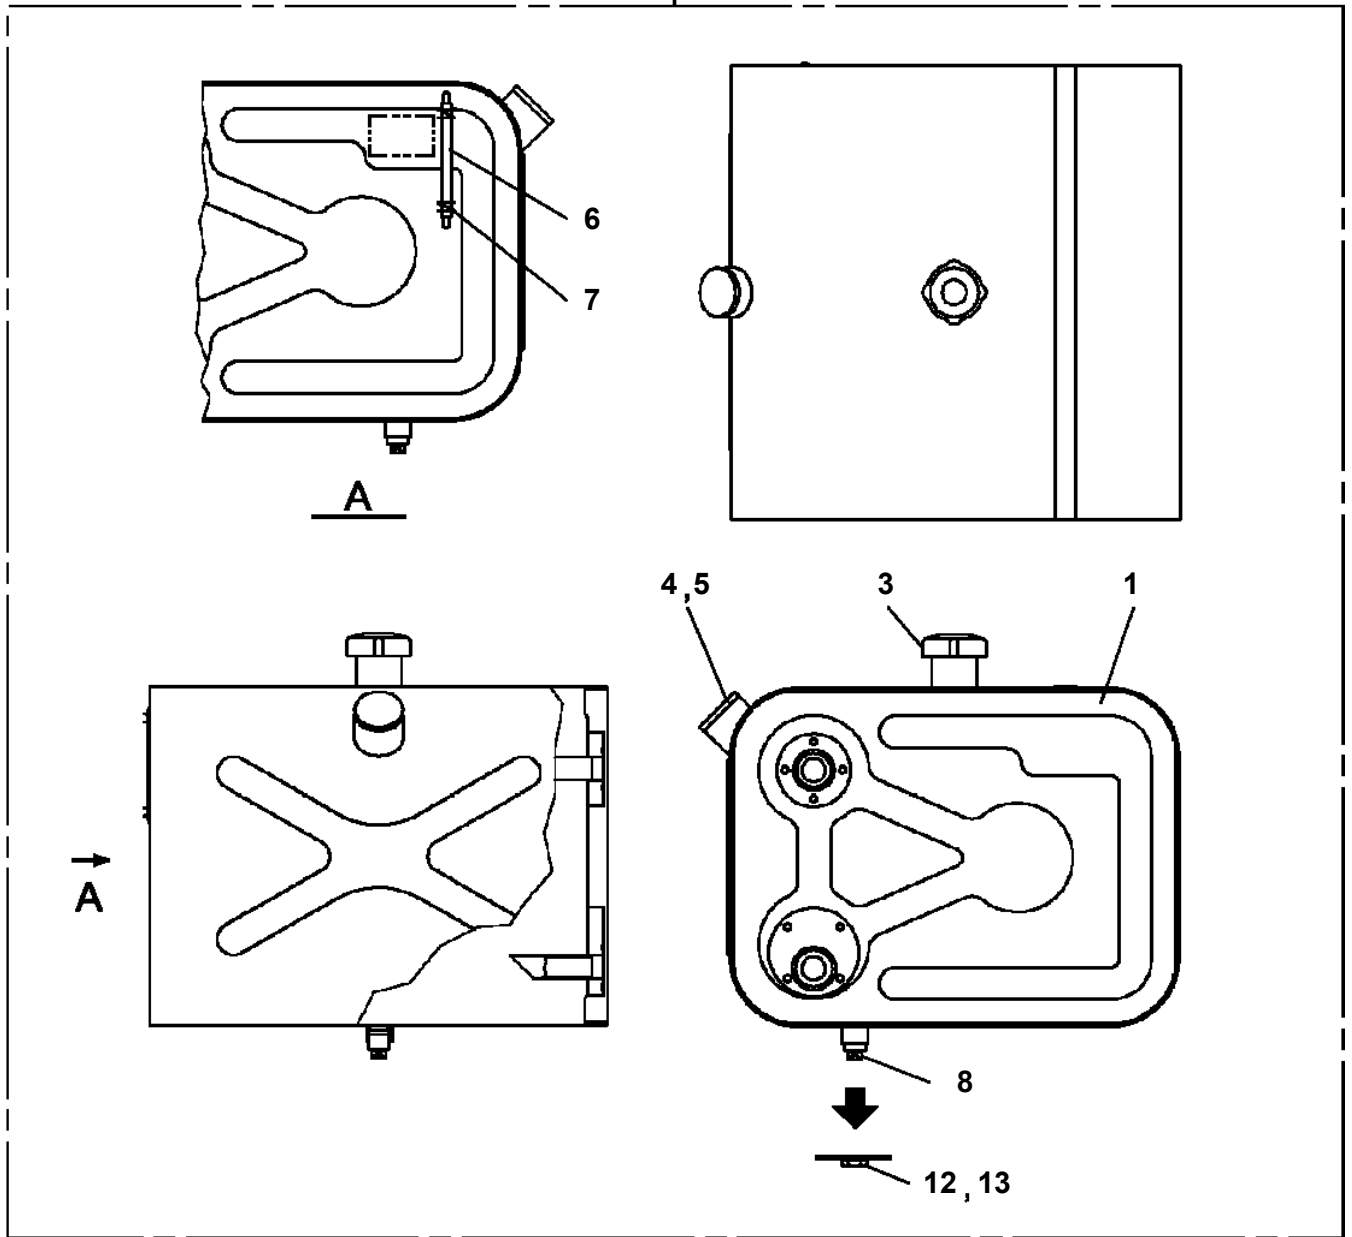

**AT-150S-1 42068140400 LOWER,ISUZU KC-NPR72LV 5LX**  
**PX1000714-00 MOUNTING PARTS**  
**ASSEMBLY**

CLICK HERE TO **DOWNLOAD** THE COMPLETE MANUAL

- Thank you very much for reading the preview of the manual.
- You can download the complete manual from: [www.heydownloads.com](http://www.heydownloads.com) by clicking the link below

- Please note: If there is no response to CLICKING the link, please download this PDF first and then click on it.

CLICK HERE TO **DOWNLOAD** THE COMPLETE MANUAL

AT-150S-1 42068140400 LOWER,ISUZU KC-NPR72LV 5LX  
PB1130138-03 TANK,OIL

100

AT-150S-1 42068140400 LOWER,ISUZU KC-NPR72LV 5LX  
PH5034452-00 HARNESS

# AT-150S-1 42068140400 LOWER,ISUZU KC-NPR72LV 5LX

Pos No.	Parts No	Parts Name	Qty	Unit	Technical Data	Serial No (Start)	Serial No (End)	Remarks	Pages
1	42710650700	SUPPORT	1						
2	90101206012	BOLT	4		M6X12				
3	90302040601	WASHER,SPRING	4		6				
4	42710271200	LINK	1						
5	42710650750	COVER	1						
6	82100001799	SOLENOID	2						
7	90101208025	BOLT	4		M8X25				
8	90302040801	WASHER,SPRING	4		8				
9	90201200800	NUT	8		M8				
10	90112008035	BOLT	2		M8X35				
11	37000105720	PIN	2						
12	80136320010	PIN,SPLIT	2		2X10				
13	90303070601	WASHER,PLAIN	2		6				
14	82400000204	GROMMET	1		L=320				
15	42710040110	BOLT	1						
16	16311103000	SPRING	1						
100	42711941000	SOLENOID ASSY	1						