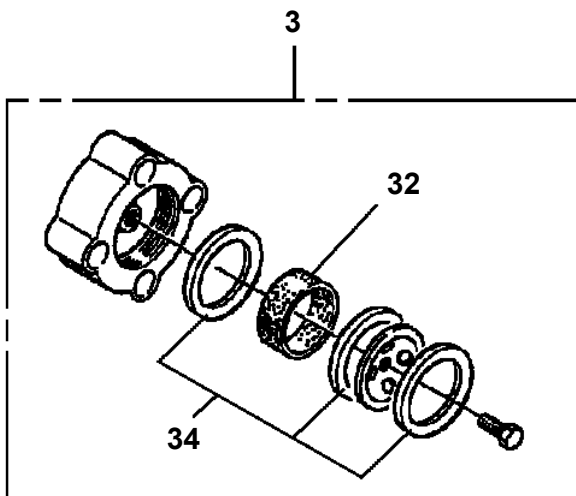

**AT-150S-1 42068140400 LOWER,ISUZU KC-NPR72LV 5LX**  
**PX1000714-00 MOUNTING PARTS**  
**ASSEMBLY**

CLICK HERE TO **DOWNLOAD** THE COMPLETE MANUAL

- Thank you very much for reading the preview of the manual.
- You can download the complete manual from: [www.heydownloads.com](http://www.heydownloads.com) by clicking the link below

- Please note: If there is no response to CLICKING the link, please download this PDF first and then click on it.

CLICK HERE TO **DOWNLOAD** THE COMPLETE MANUAL

AT-150S-1 42068140400 LOWER,ISUZU KC-NPR72LV 5LX  
PB1130138-03 TANK,OIL

100

AT-150S-1 42068140400 LOWER,ISUZU KC-NPR72LV 5LX  
PH5034452-00 HARNESS

# AT-150S-1 42068140400 LOWER,ISUZU KC-NPR72LV 5LX

Pos No.	Parts No	Parts Name	Qty	Unit	Technical Data	Serial No (Start)	Serial No (End)	Remarks	Pages
1	42710650700	SUPPORT	1						
2	90101206012	BOLT	4		M6X12				
3	90302040601	WASHER,SPRING	4		6				
4	42710271200	LINK	1						
5	42710650750	COVER	1						
6	82100001799	SOLENOID	2						
7	90101208025	BOLT	4		M8X25				
8	90302040801	WASHER,SPRING	4		8				
9	90201200800	NUT	8		M8				
10	90112008035	BOLT	2		M8X35				
11	37000105720	PIN	2						
12	80136320010	PIN,SPLIT	2		2X10				
13	90303070601	WASHER,PLAIN	2		6				
14	82400000204	GROMMET	1		L=320				
15	42710040110	BOLT	1						
16	16311103000	SPRING	1						
100	42711941000	SOLENOID ASSY	1						