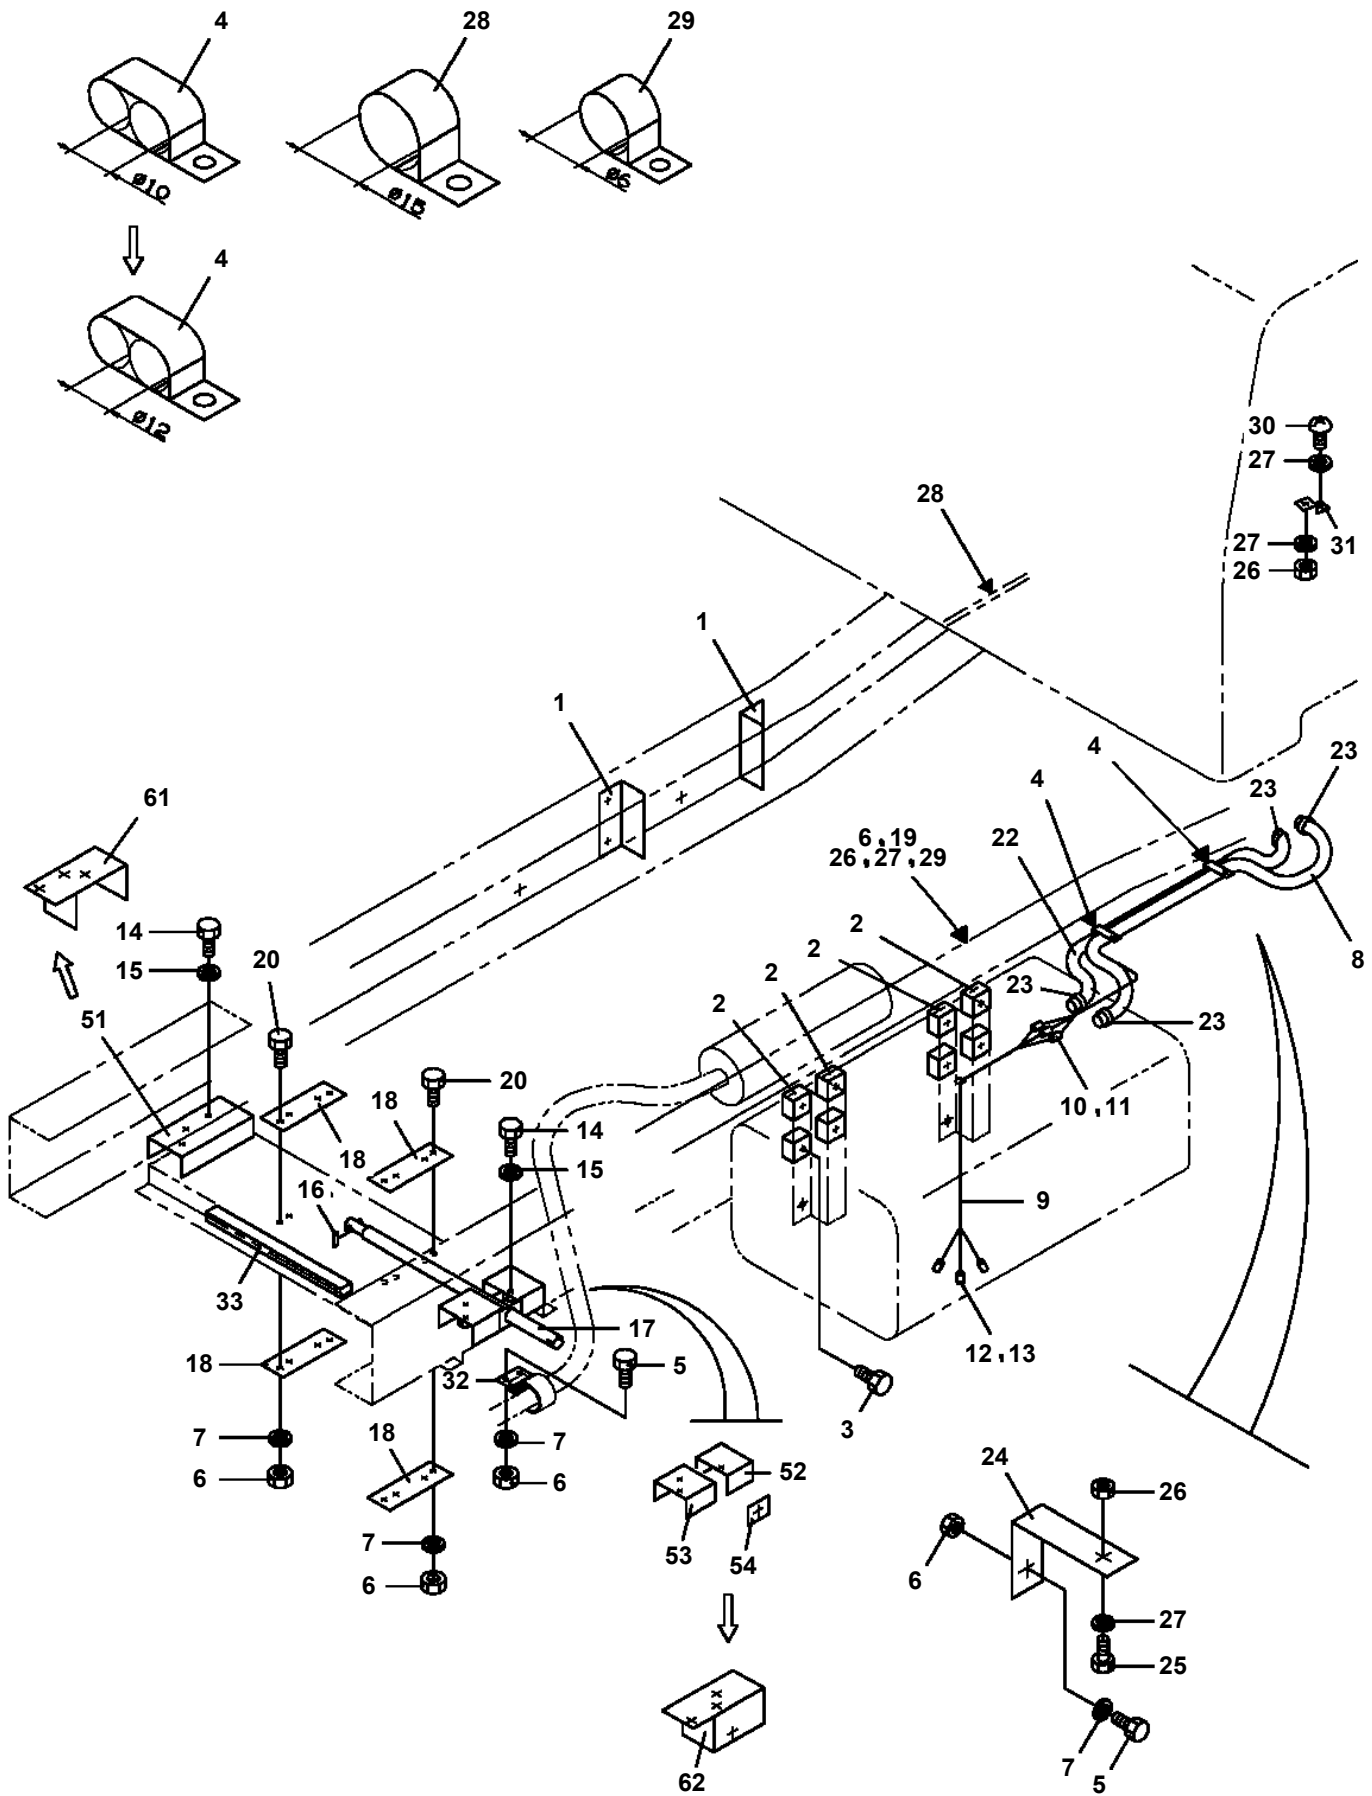

**AT-150S-1 42068140400 LOWER,ISUZU KC-NPR72LV 5LX
PX1390215-02 PARTS,CHASSIS MODIFICATION**