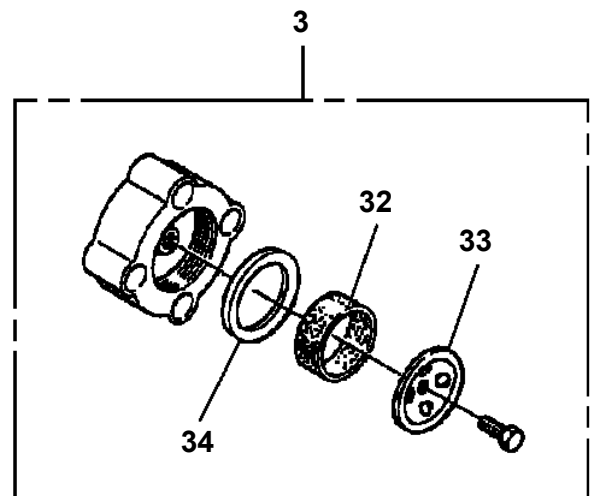

**AT-150S-1 42068140400 LOWER,ISUZU KC-NPR72LV 5LX**  
**PX1000714-00 MOUNTING PARTS**  
**ASSEMBLY**

CLICK HERE TO **DOWNLOAD** THE COMPLETE MANUAL

- Thank you very much for reading the preview of the manual.
- You can download the complete manual from: [www.heydownloads.com](http://www.heydownloads.com) by clicking the link below

- Please note: If there is no response to CLICKING the link, please download this PDF first and then click on it.

CLICK HERE TO **DOWNLOAD** THE COMPLETE MANUAL

AT-150S-1 42068140400 LOWER,ISUZU KC-NPR72LV 5LX  
PB1130138-03 TANK,OIL

100

AT-150S-1 42068140400 LOWER,ISUZU KC-NPR72LV 5LX  
PH5034452-00 HARNESS

# AT-150S-1 42068140400 LOWER,ISUZU KC-NPR72LV 5LX

Pos No.	Parts No	Parts Name	Qty	Unit	Technical Data	Serial No (Start)	Serial No (End)	Remarks	Pages
1	42710650700	SUPPORT	1						
2	90101206012	BOLT	4		M6X12				
3	90302040601	WASHER,SPRING	4		6				
4	42710271200	LINK	1						
5	42710650750	COVER	1						
6	82100001799	SOLENOID	2						
7	90101208025	BOLT	4		M8X25				
8	90302040801	WASHER,SPRING	4		8				
9	90201200800	NUT	8		M8				
10	90112008035	BOLT	2		M8X35				
11	37000105720	PIN	2						
12	80136320010	PIN,SPLIT	2		2X10				
13	90303070601	WASHER,PLAIN	2		6				
14	82400000204	GROMMET	1		L=320				
15	42710040110	BOLT	1						
16	16311103000	SPRING	1						
100	42711941000	SOLENOID ASSY	1						