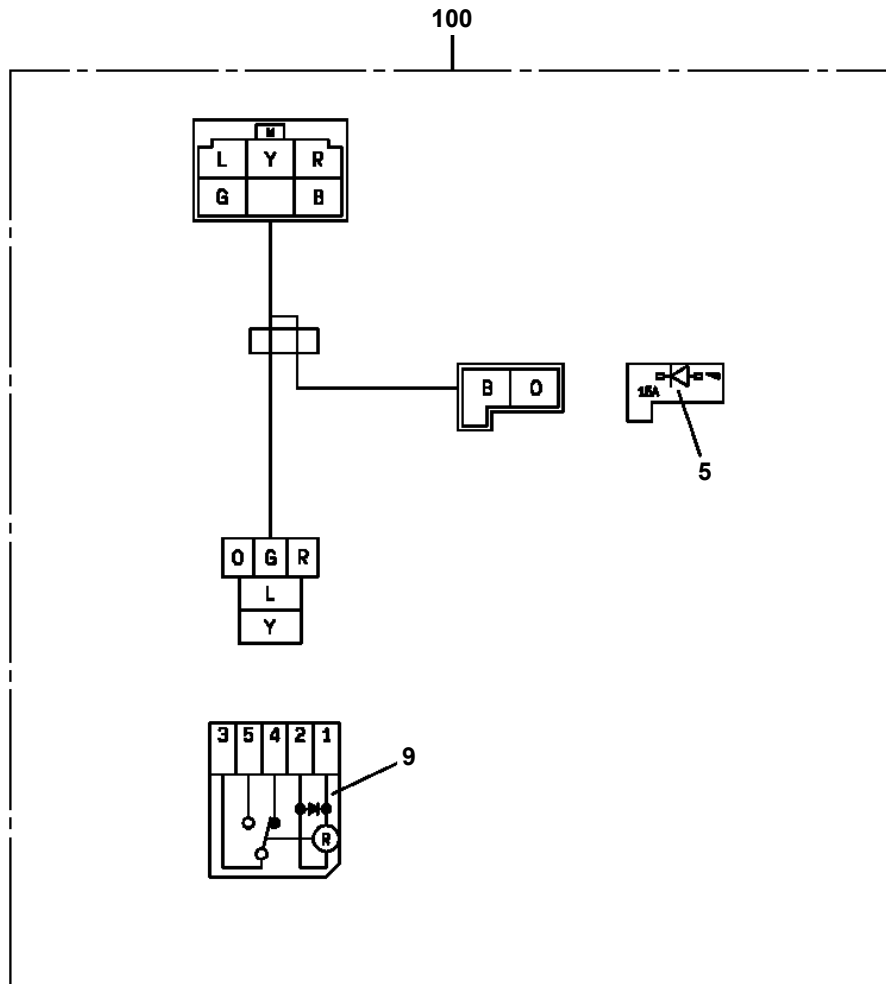

- Please note: If there is no response to CLICKING the link, please download this PDF first and then click on it.

CLICK HERE TO **DOWNLOAD** THE COMPLETE MANUAL

**AT-147-3 43010130500 LOWER, HINO BDG-XZU354E-TKMSD6
PB1110007-01 PUMP INSTALLATION**

AT-147-3 43010130500 LOWER,HINO BDG-XZU354E-TKMSD6
PH5033876-00 HARNESS

AT-147-3 43010130500 LOWER, HINO BDG-XZU354E-TKMSD6
PN1014620-01 ELEC. ASSY (ACCELERATOR)

**AT-147-3 43010130500 LOWER,HINO BDG-XZU354E-TKMSD6
PO1013383-00 PLATE ASSY,NAME (LOADING CAPACITY 500KG)**

AT-147-3 43010130500 LOWER,HINO BDG-XZU354E-TKMSD6
PR5210003-00 RELAY

AT-147-3 43010130500 LOWER, HINO BDG-XZU354E-TKMSD6
PX1390906-00 MODIFICATION PARTS

FRONT ←

A

D

CLICK HERE TO **DOWNLOAD** THE COMPLETE MANUAL