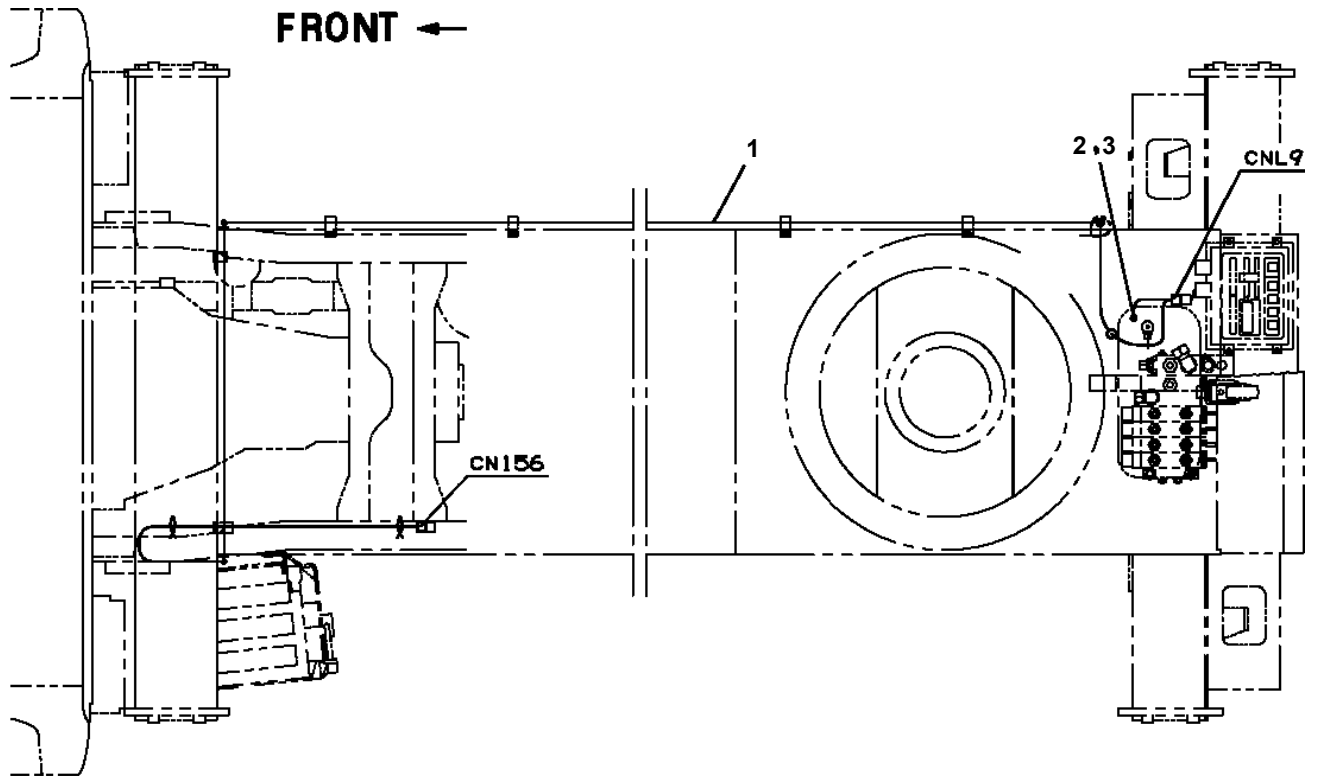

- Please note: If there is no response to CLICKING the link, please download this PDF first and then click on it.

CLICK HERE TO **DOWNLOAD** THE COMPLETE MANUAL

**AT-147-3 43010130500 LOWER, HINO BDG-XZU354E-TKMSD6
PB1110007-01 PUMP INSTALLATION**

AT-147-3 43010130500 LOWER,HINO BDG-XZU354E-TKMSD6
PH5033876-00 HARNESS

AT-147-3 43010130500 LOWER, HINO BDG-XZU354E-TKMSD6
PN1014620-01 ELEC. ASSY (ACCELERATOR)

**AT-147-3 43010130500 LOWER,HINO BDG-XZU354E-TKMSD6
PO1013383-00 PLATE ASSY,NAME (LOADING CAPACITY 500KG)**