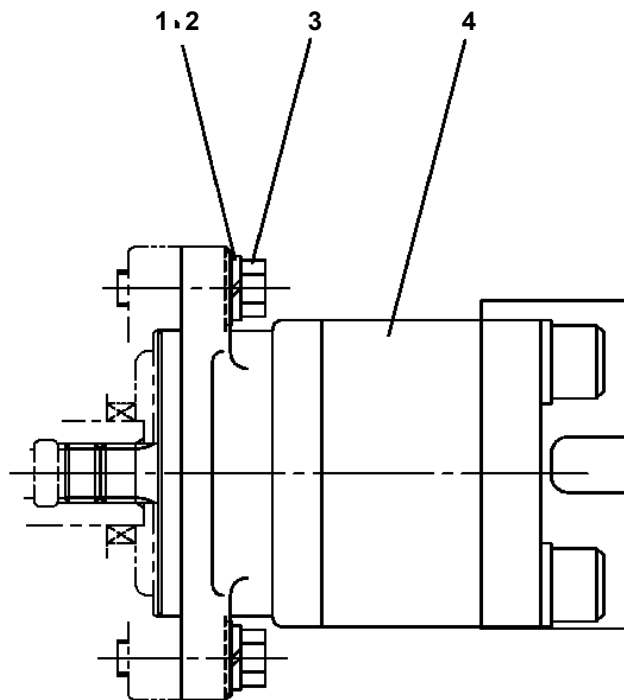

AT-147-3 43010130500 LOWER,HINO BDG-XZU354E-TKMSD6

PO1000171-00 INDICATION PLATES

PX2001229-01 CARRIER UNIT

PX3000654-00 MOUNTING UNIT

ASSEMBLY

CLICK HERE TO **DOWNLOAD** THE COMPLETE MANUAL

- Thank you very much for reading the preview of the manual.
- You can download the complete manual from: www.heydownloads.com by clicking the link below

- Please note: If there is no response to CLICKING the link, please download this PDF first and then click on it.

CLICK HERE TO **DOWNLOAD** THE COMPLETE MANUAL

**AT-147-3 43010130500 LOWER, HINO BDG-XZU354E-TKMSD6
PB1110007-01 PUMP INSTALLATION**

AT-147-3 43010130500 LOWER,HINO BDG-XZU354E-TKMSD6
PH5033876-00 HARNESS

AT-147-3 43010130500 LOWER, HINO BDG-XZU354E-TKMSD6
PN1014620-01 ELEC. ASSY (ACCELERATOR)

**AT-147-3 43010130500 LOWER,HINO BDG-XZU354E-TKMSD6
PO1013383-00 PLATE ASSY,NAME (LOADING CAPACITY 500KG)**