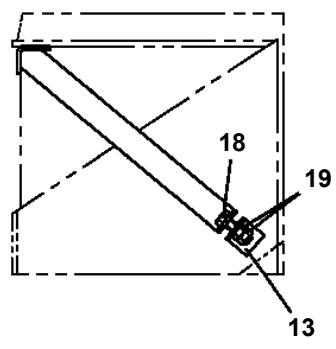

AT-147-3 43010130500 LOWER,HINO BDG-XZU354E-TKMSD6
PR5210003-00 RELAY

AT-147-3 43010130500 LOWER, HINO BDG-XZU354E-TKMSD6
PX1390906-00 MODIFICATION PARTS

FRONT ←

A

D

CLICK HERE TO **DOWNLOAD** THE COMPLETE MANUAL