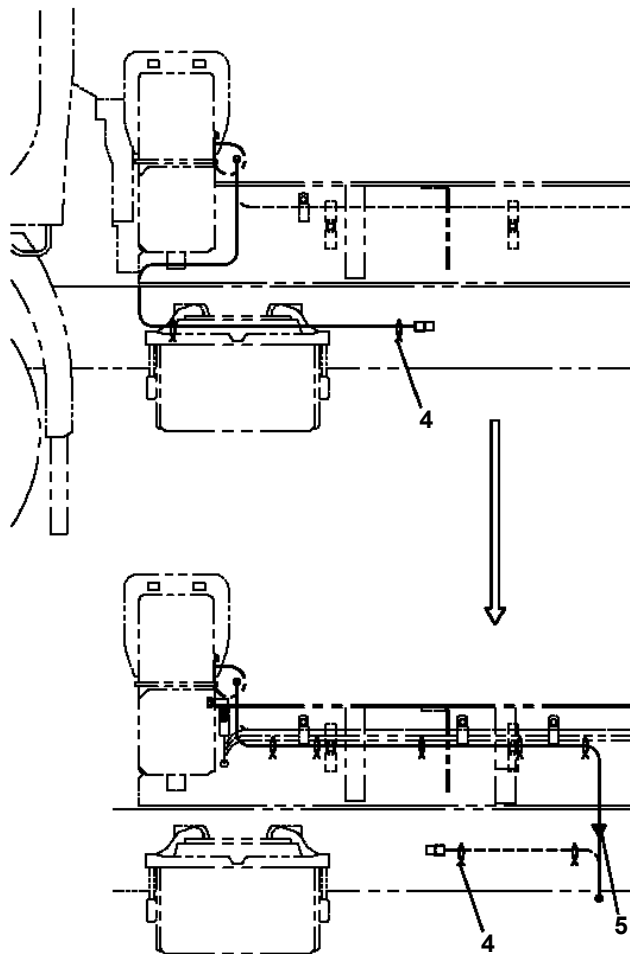

AT-147-3 43010130500 LOWER,HINO BDG-XZU354E-TKMSD6

PO1000171-00 INDICATION PLATES

PX2001229-01 CARRIER UNIT

PX3000654-00 MOUNTING UNIT

ASSEMBLY

CLICK HERE TO **DOWNLOAD** THE COMPLETE MANUAL

- Thank you very much for reading the preview of the manual.
- You can download the complete manual from: www.heydownloads.com by clicking the link below

- Please note: If there is no response to CLICKING the link, please download this PDF first and then click on it.

CLICK HERE TO **DOWNLOAD** THE COMPLETE MANUAL

**AT-147-3 43010130500 LOWER, HINO BDG-XZU354E-TKMSD6
PB1110007-01 PUMP INSTALLATION**

AT-147-3 43010130500 LOWER,HINO BDG-XZU354E-TKMSD6
PH5033876-00 HARNESS

AT-147-3 43010130500 LOWER, HINO BDG-XZU354E-TKMSD6
PN1014620-01 ELEC. ASSY (ACCELERATOR)

**AT-147-3 43010130500 LOWER,HINO BDG-XZU354E-TKMSD6
PO1013383-00 PLATE ASSY,NAME (LOADING CAPACITY 500KG)**

AT-147-3 43010130500 LOWER,HINO BDG-XZU354E-TKMSD6
PR5210003-00 RELAY

AT-147-3 43010130500 LOWER, HINO BDG-XZU354E-TKMSD6
PX1390906-00 MODIFICATION PARTS

FRONT ←

A

D

CLICK HERE TO **DOWNLOAD** THE COMPLETE MANUAL