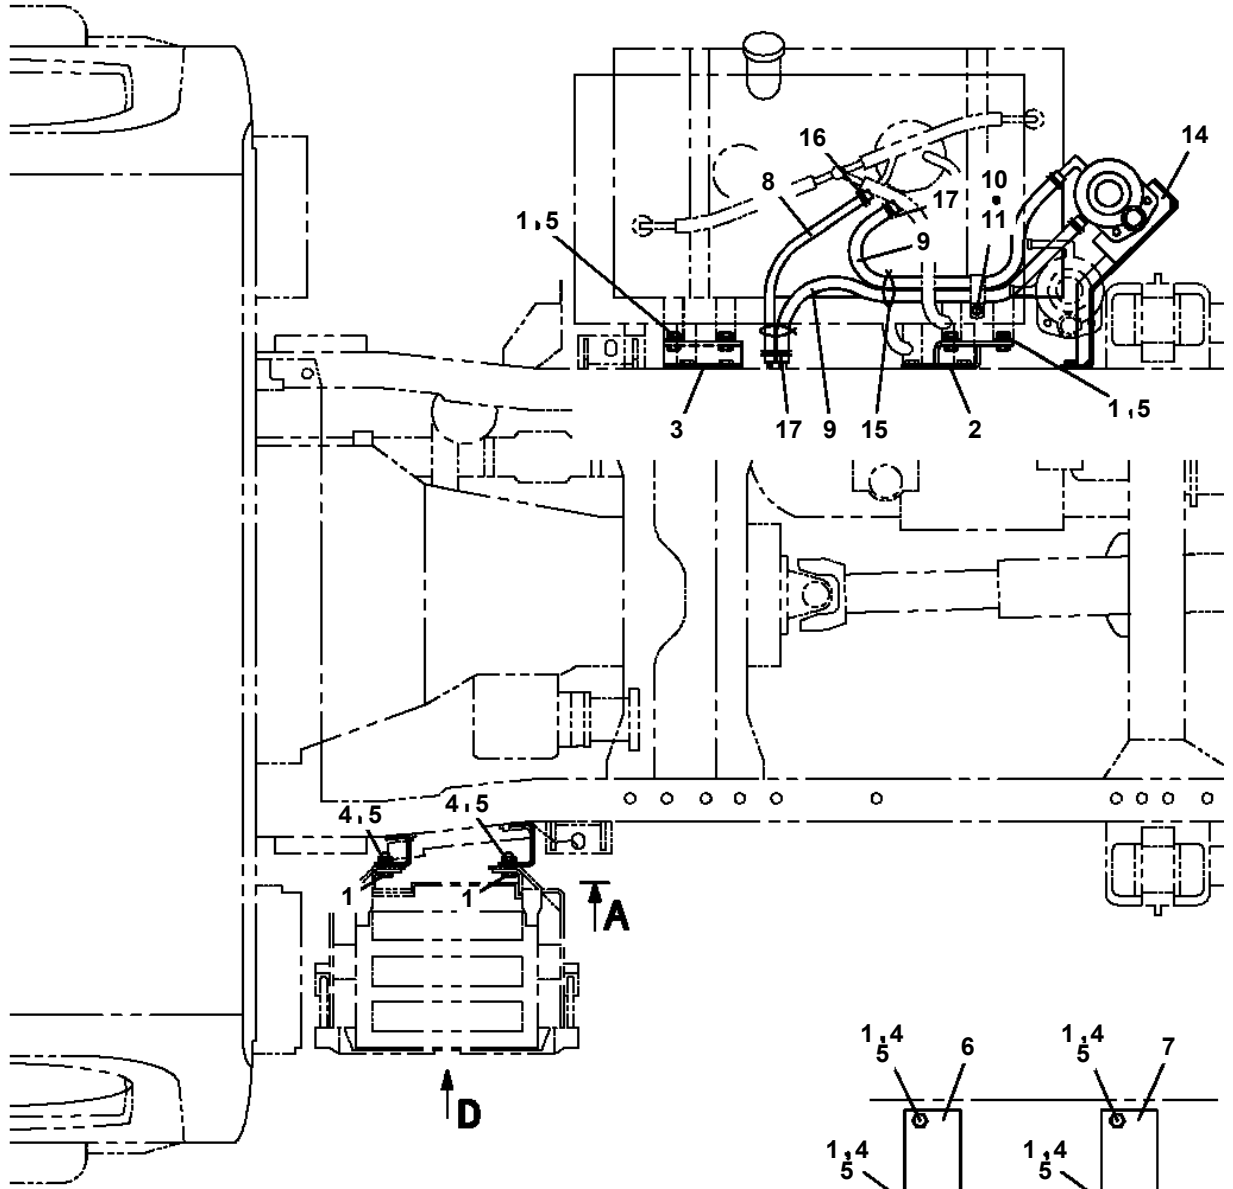

AT-147-3 43010130500 LOWER,HINO BDG-XZU354E-TKMSD6
PH5033876-00 HARNESS

AT-147-3 43010130500 LOWER, HINO BDG-XZU354E-TKMSD6
PN1014620-01 ELEC. ASSY (ACCELERATOR)

**AT-147-3 43010130500 LOWER,HINO BDG-XZU354E-TKMSD6
PO1013383-00 PLATE ASSY,NAME (LOADING CAPACITY 500KG)**

AT-147-3 43010130500 LOWER,HINO BDG-XZU354E-TKMSD6
PR5210003-00 RELAY

AT-147-3 43010130500 LOWER, HINO BDG-XZU354E-TKMSD6
PX1390906-00 MODIFICATION PARTS

FRONT ←

A

D

CLICK HERE TO **DOWNLOAD** THE COMPLETE MANUAL