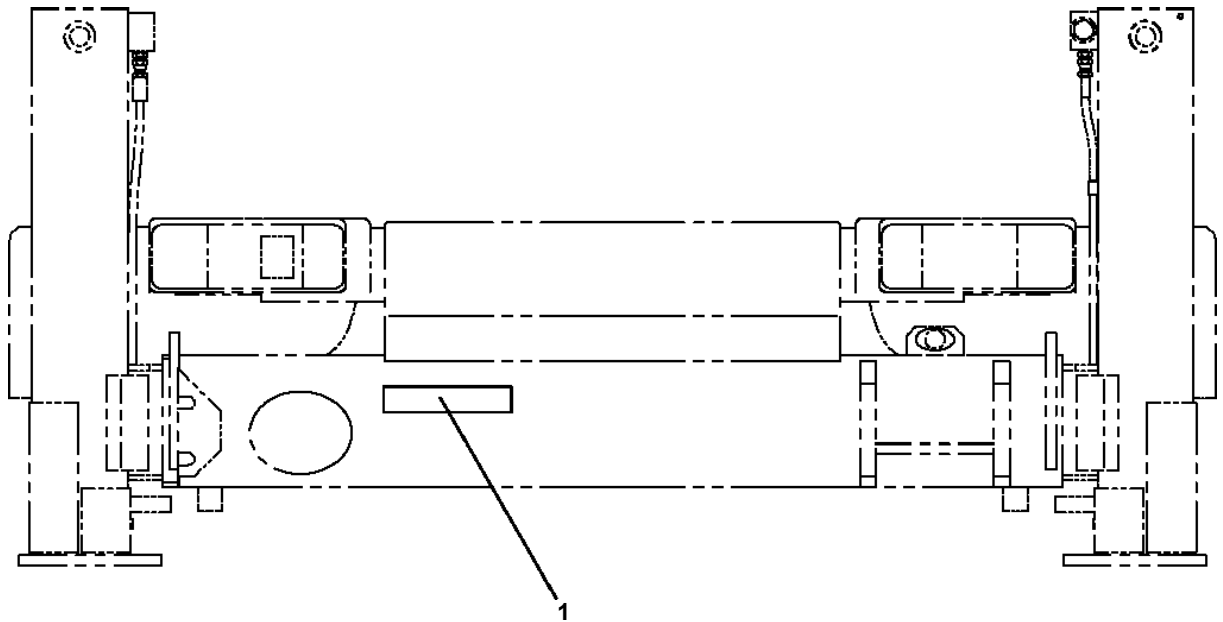

- Please note: If there is no response to CLICKING the link, please download this PDF first and then click on it.

CLICK HERE TO **DOWNLOAD** THE COMPLETE MANUAL

**AT-147-3 43010130500 LOWER, HINO BDG-XZU354E-TKMSD6
PB1110007-01 PUMP INSTALLATION**

AT-147-3 43010130500 LOWER,HINO BDG-XZU354E-TKMSD6
PH5033876-00 HARNESS

AT-147-3 43010130500 LOWER, HINO BDG-XZU354E-TKMSD6
PN1014620-01 ELEC. ASSY (ACCELERATOR)

**AT-147-3 43010130500 LOWER,HINO BDG-XZU354E-TKMSD6
PO1013383-00 PLATE ASSY,NAME (LOADING CAPACITY 500KG)**