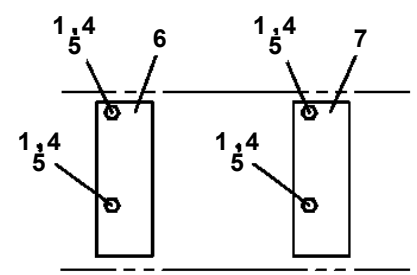

AT-147-3 43010130500 LOWER, HINO BDG-XZU354E-TKMSD6
PX1390906-00 MODIFICATION PARTS

FRONT ←

A