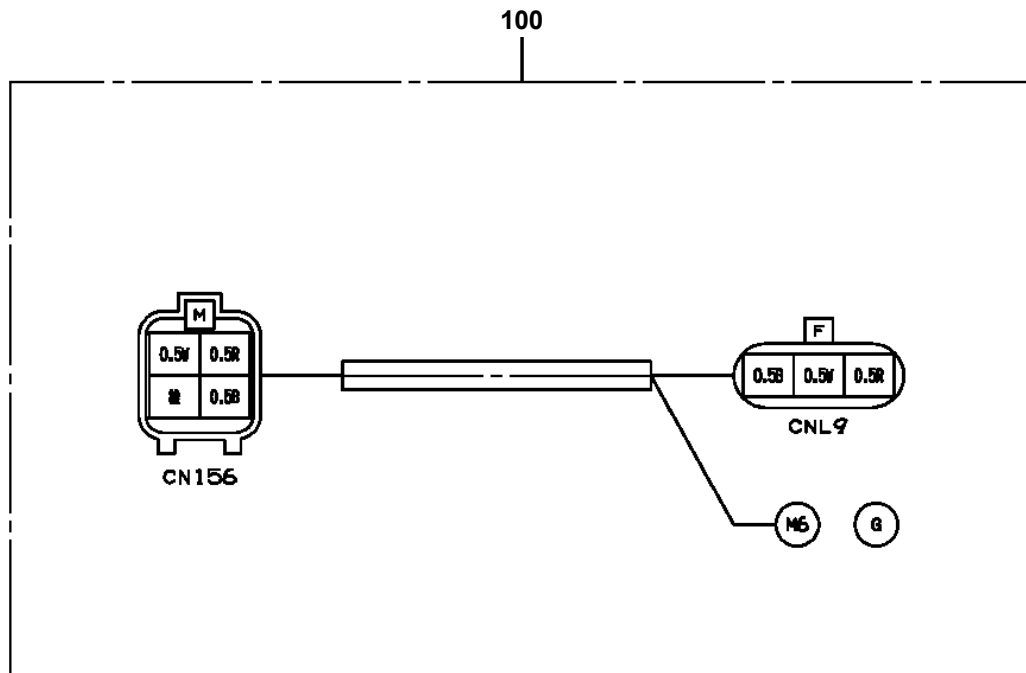

AT-147-3 43010130500 LOWER,HINO BDG-XZU354E-TKMSD6

PO1000171-00 INDICATION PLATES

PX2001229-01 CARRIER UNIT

PX3000654-00 MOUNTING UNIT

ASSEMBLY

CLICK HERE TO **DOWNLOAD** THE COMPLETE MANUAL

- Thank you very much for reading the preview of the manual.
- You can download the complete manual from: www.heydownloads.com by clicking the link below

- Please note: If there is no response to CLICKING the link, please download this PDF first and then click on it.

CLICK HERE TO **DOWNLOAD** THE COMPLETE MANUAL

**AT-147-3 43010130500 LOWER, HINO BDG-XZU354E-TKMSD6
PB1110007-01 PUMP INSTALLATION**

AT-147-3 43010130500 LOWER,HINO BDG-XZU354E-TKMSD6
PH5033876-00 HARNESS

AT-147-3 43010130500 LOWER, HINO BDG-XZU354E-TKMSD6
PN1014620-01 ELEC. ASSY (ACCELERATOR)

**AT-147-3 43010130500 LOWER,HINO BDG-XZU354E-TKMSD6
PO1013383-00 PLATE ASSY,NAME (LOADING CAPACITY 500KG)**