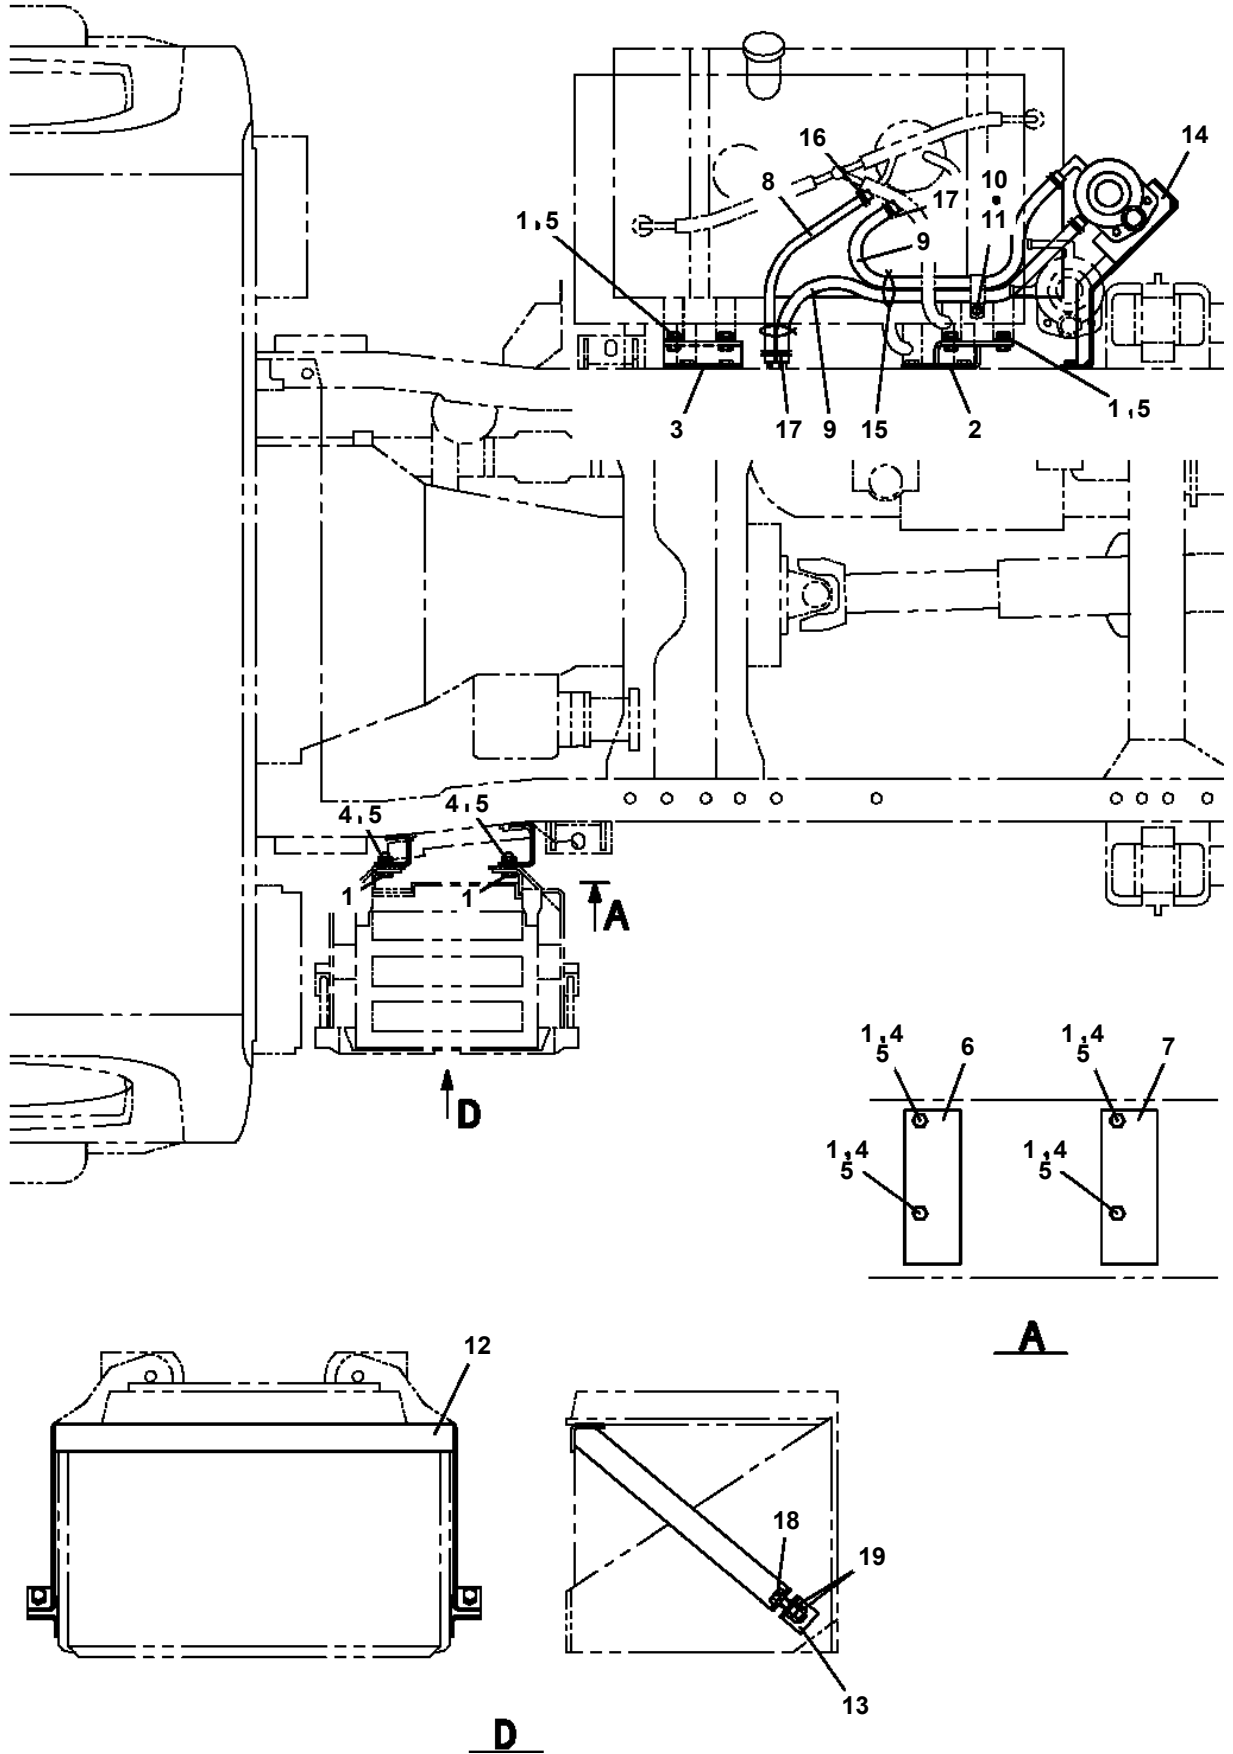

Pos No.	Parts No	Parts Name	Qty	Unit	Technical Data	Serial No (Start)	Serial No (End)	Remarks	Page
1	90303071001	WASHER,PLAIN	2		10				
2	90302041001	WASHER,SPRING	2		10				
3	90174110035	BOLT	2		M10X35				
4	36652840000	PUMP,OIL (32CC:L)	1						00002

AT-146-3 43011133400 LOWER,HINO BDG-XZU354E-TKMSD6
PH5034401-00 HARNESS

AT-146-3 43011133400 LOWER,HINO BDG-XZU354E-TKMSD6

Pos No.	Parts No	Parts Name	Qty	Unit	Technical Data	Serial No (Start)	Serial No (End)
1	42933610400	HARNESS	1				
2	82114101010	CONNECTOR	1				
3	82114102010	CONNECTOR (1P FEMALE,HOUSING)	1				
4	82111101010	TERMINAL	1				
5	82111101510	TERMINAL	1				
6	82121101050	PLUG (BLACK/AV0.3 TO 0.5)	2				
7	82115001002	CONNECTOR	2				
8	91810132530	FASTENER	20				

AT-146-3 43011133400 LOWER,HINO BDG-XZU354E-TKMSD6
PR5210003-00 RELAY

AT-146-3 43011133400 LOWER, HINO BDG-XZU354E-TKMSD6
PX1390906-00 MODIFICATION PARTS

FRONT ←

CLICK HERE TO **DOWNLOAD** THE COMPLETE MANUAL