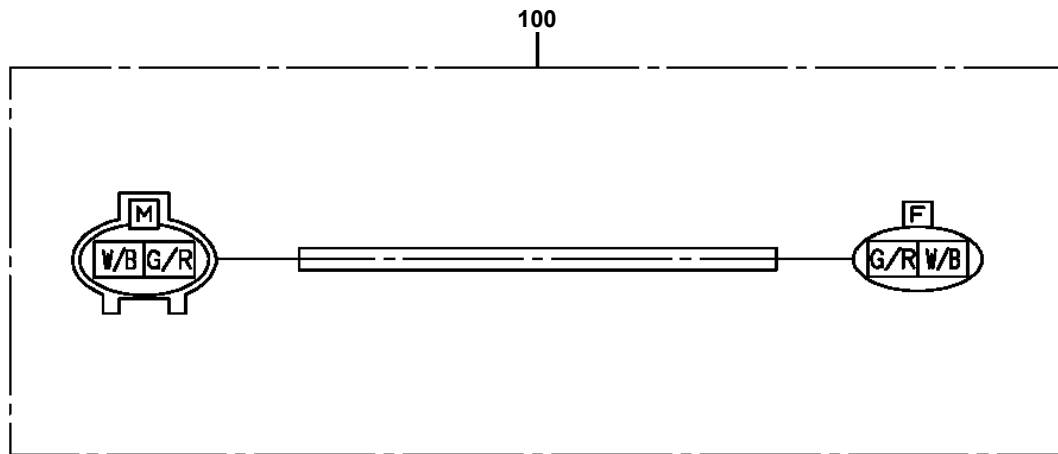

AT-146-3 43011133400 LOWER,HINO BDG-XZU354E-TKMSD6

Pos No.	Parts No	Parts Name	Qty	Unit	Technical Data	Serial No (Start)	Serial No (End)	Remarks	Page
1	90303071001	WASHER,PLAIN	2		10				
2	90302041001	WASHER,SPRING	2		10				
3	90174110035	BOLT	2		M10X35				
4	36652840000	PUMP,OIL (32CC:L)	1						00002

AT-146-3 43011133400 LOWER,HINO BDG-XZU354E-TKMSD6
PH5034401-00 HARNESS