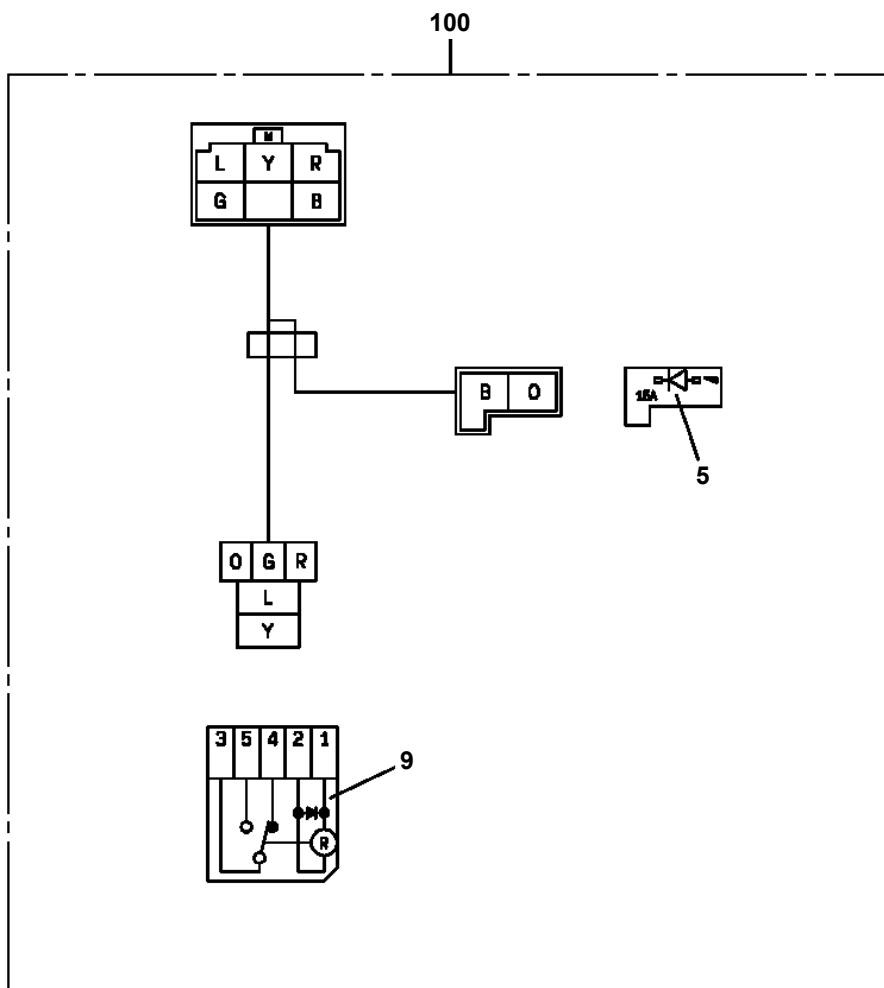

AT-146-3 43011133400 LOWER,HINO BDG-XZU354E-TKMSD6

Pos No.	Parts No	Parts Name	Qty	Unit	Technical Data	Serial No (Start)	Serial No (End)
1	42933610400	HARNESS	1				
2	82114101010	CONNECTOR	1				
3	82114102010	CONNECTOR (1P FEMALE,HOUSING)	1				
4	82111101010	TERMINAL	1				
5	82111101510	TERMINAL	1				
6	82121101050	PLUG (BLACK/AV0.3 TO 0.5)	2				
7	82115001002	CONNECTOR	2				
8	91810132530	FASTENER	20				

AT-146-3 43011133400 LOWER,HINO BDG-XZU354E-TKMSD6
PR5210003-00 RELAY