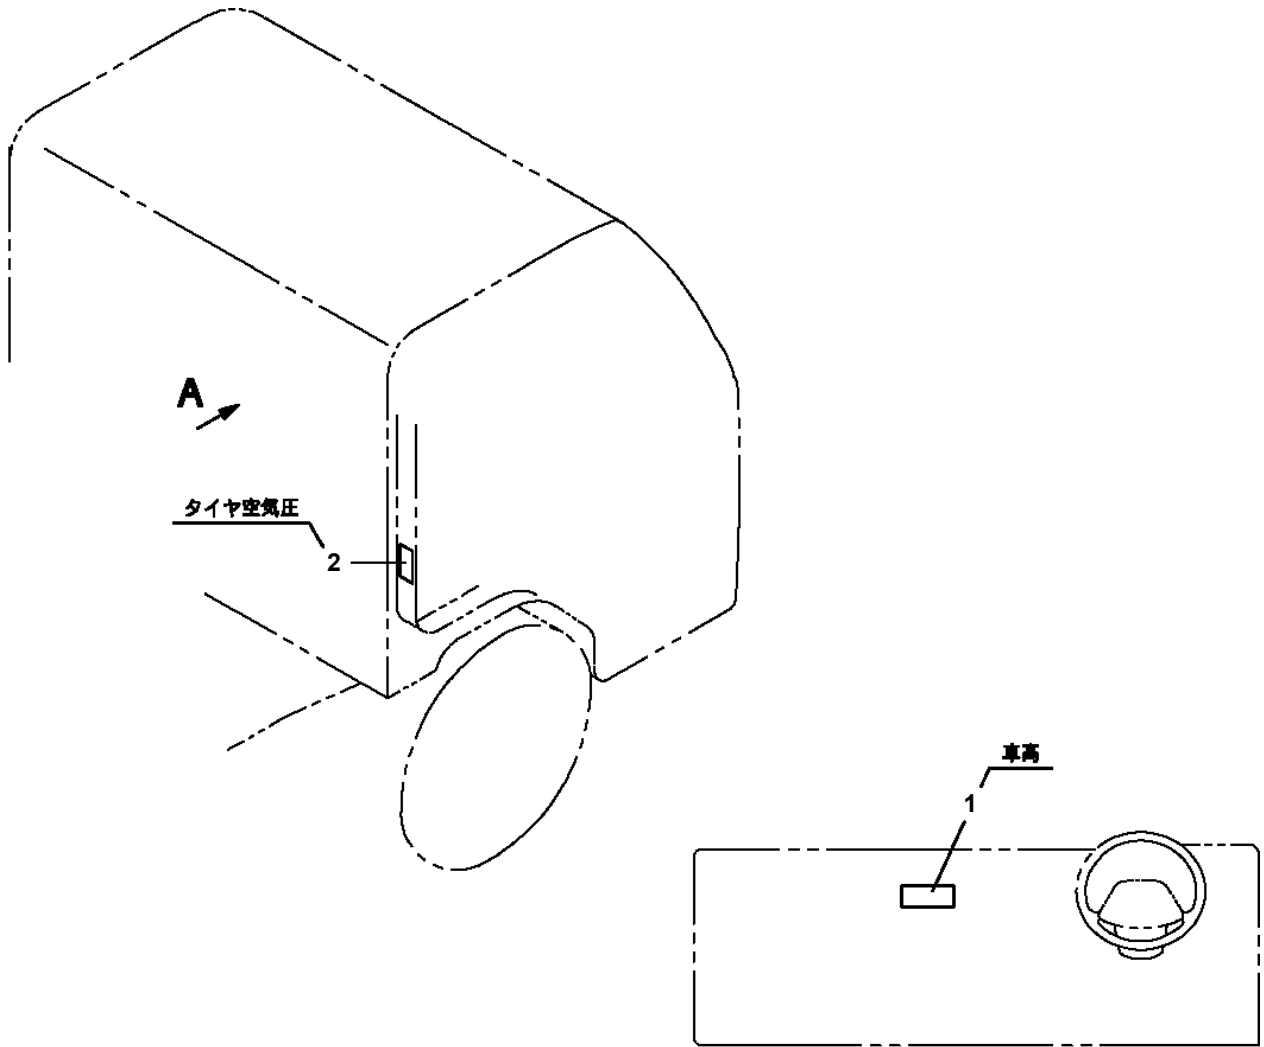

AT-146-3 43011133200 LOWER,HINO BDG-XZU354E-TKMSD6
PO1013381-03 PLATE ASSY,NAME (VEHICLE HEIGHT 3.35M)

A
インパネ部参考貼付位置

1
車高 3.35 m

2

タイヤサイズ	タイヤ空気圧 kPa (kgf/cm²)	
	前輪	後輪
19R/85R16	400	400
114/112R	5.00	5.00
205/80R17.0	400	400
180/118R	5.00	5.00
205/85R16	400	400
115/112R	5.00	5.00
21R/70R17.0	7.00	7.00
180/121J	7.00	7.00
21R/80R16	400	400
185/118R	5.00	5.00
22R/70R16	400	400
118/118R	5.00	5.00
22R/85R16	400	400
181/117R	5.00	5.00
22R/70R17.0	7.00	7.00
120/122L 114mm	7.00	7.00
7.00-16-12PR	575	575
	5.75	5.75
7.00-16-10PR	500	500
	5.00	5.00
7.50-16-12PR	600	600
	6.00	6.00
7.50-16-14PR	600	600
	6.00	6.00
7.50R16-12PR	700	700
	7.00	7.00
7.50R16-14PR	700	700
	7.00	7.00