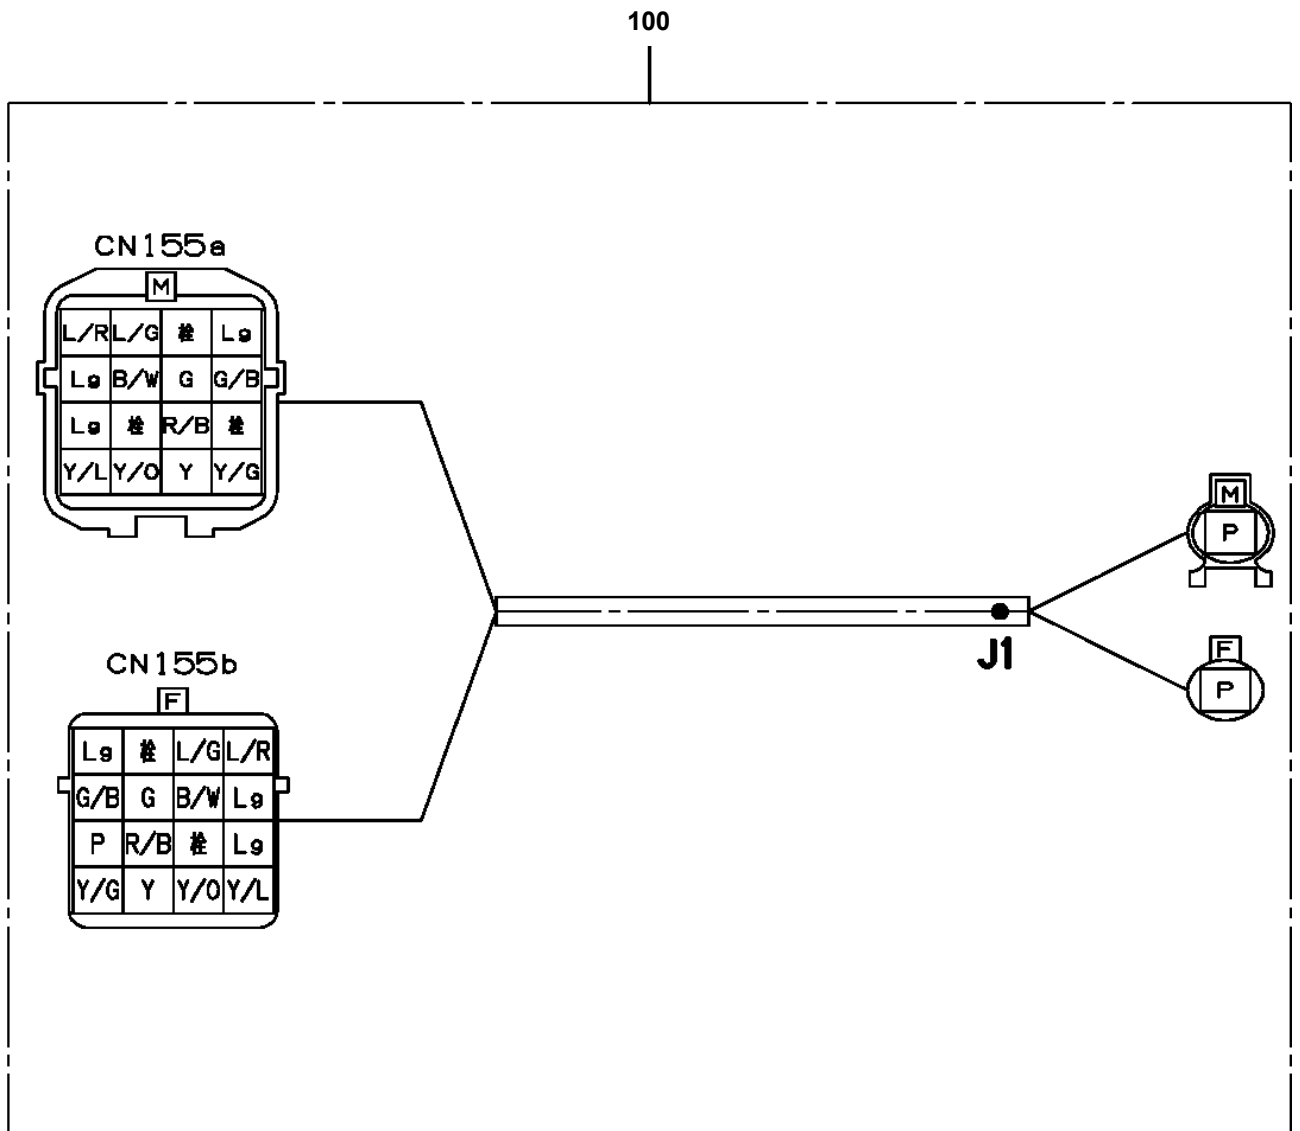

AT-146-3 43011133200 LOWER,HINO BDG-XZU354E-TKMSD6

PO1000171-00 INDICATION PLATES

PX2001347-00 CARRIER UNIT

PX3000752-00 MOUNTING UNIT

ASSEMBLY

CLICK HERE TO **DOWNLOAD** THE COMPLETE MANUAL

- Thank you very much for reading the preview of the manual.
- You can download the complete manual from: www.heydownloads.com by clicking the link below

Pos No.	Parts No	Parts Name	Qty	Unit	Technical Data	Serial No (Start)	Serial No (End)	Remarks	Page
1	90303071001	WASHER,PLAIN	2		10				
2	90302041001	WASHER,SPRING	2		10				
3	90174110035	BOLT	2		M10X35				
4	36652840000	PUMP,OIL (32CC:L)	1						00002

AT-146-3 43011133200 LOWER,HINO BDG-XZU354E-TKMSD6
PH5032376-00 HARNESS

AT-146-3 43011133200 LOWER,HINO BDG-XZU354E-TKMSD6

Pos No.	Parts No	Parts Name	Qty	Unit	Technical Data	Serial No (Start)	Serial No (End)	Remarks	Pages
4	36625525010	CONNECTOR	1						
5	91002801800	O-RING	1		1B P18				
30	36625520000	VALVE,CHECK	1						