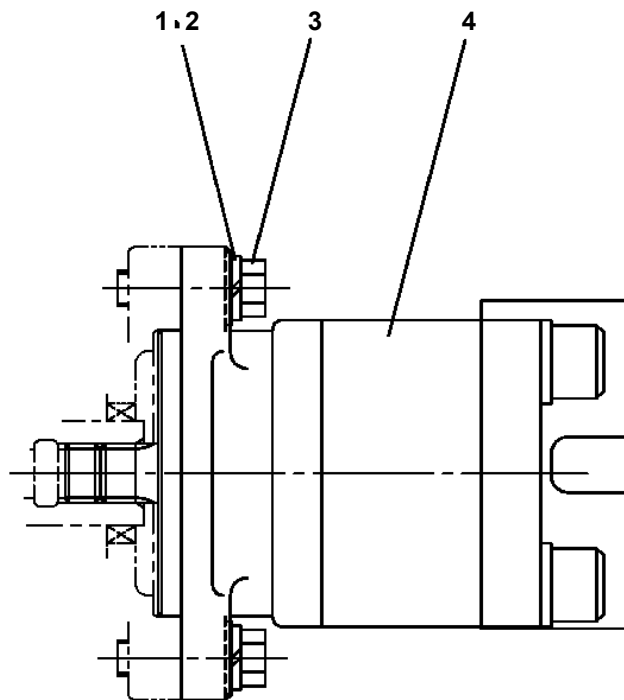

AT-146-3 43011131300 LOWER,HINO BDG-XZU354E-TKMSD6

PO1000171-00 INDICATION PLATES

PX2001174-00 CARRIER UNIT

PX3000610-00 MOUNTING UNIT

ASSEMBLY

CLICK HERE TO **DOWNLOAD** THE COMPLETE MANUAL

- Thank you very much for reading the preview of the manual.
- You can download the complete manual from: www.heydownloads.com by clicking the link below

- Please note: If there is no response to CLICKING the link, please download this PDF first and then click on it.

CLICK HERE TO **DOWNLOAD** THE COMPLETE MANUAL

**AT-146-3 43011131300 LOWER,HINO BDG-XZU354E-TKMSD6
PB1110007-01 PUMP INSTALLATION**