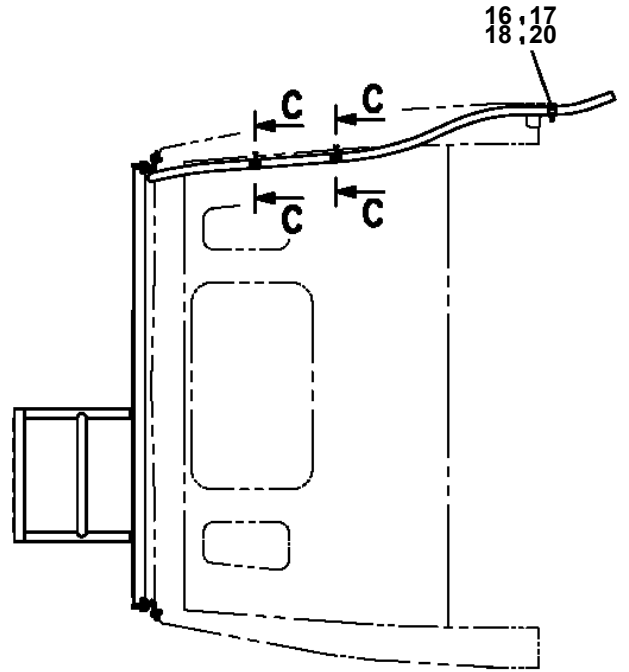

E
 バッテリー充電表示灯

AT-146-3 43011131300 LOWER, HINO BDG-XZU354E-TKMSD6
 PN1015087-01 ELEC.ASSY (CARRIER)

AT-146-3 43011131300 LOWER,HINO BDG-XZU354E-TKMSD6
PR5210001-00 RELAY (WITH HARNESS)

**AT-146-3 43011131300 LOWER, HINO BDG-XZU354E-TKMSD6
PX1370305-01 GUARD, CAB**