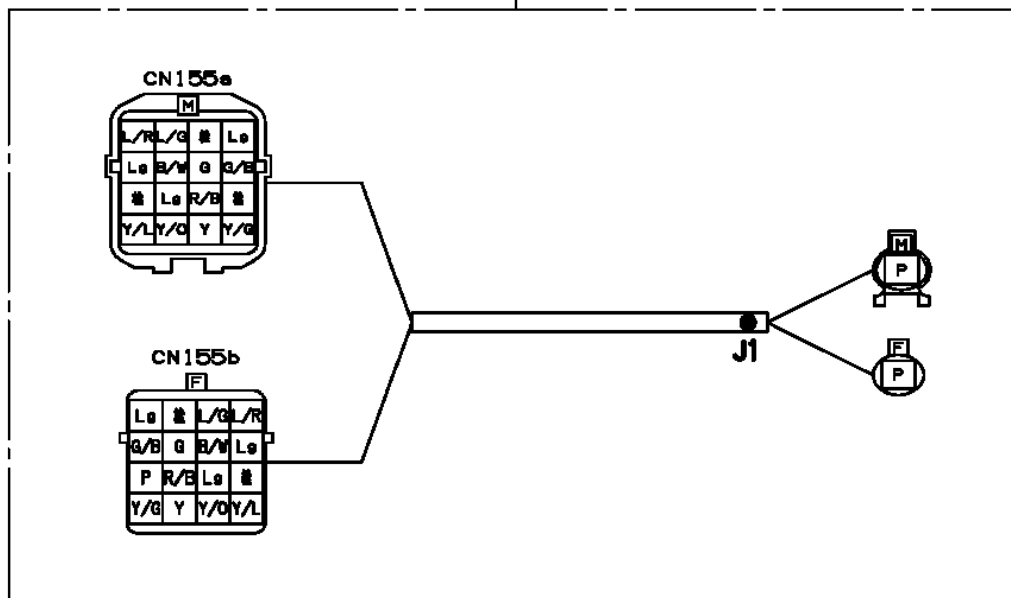

AT-146-3 43011131300 LOWER,HINO BDG-XZU354E-TKMSD6

PO1000171-00 INDICATION PLATES

PX2001174-00 CARRIER UNIT

PX3000610-00 MOUNTING UNIT

ASSEMBLY

CLICK HERE TO **DOWNLOAD** THE COMPLETE MANUAL

- Thank you very much for reading the preview of the manual.
- You can download the complete manual from: www.heydownloads.com by clicking the link below

- Please note: If there is no response to CLICKING the link, please download this PDF first and then click on it.

CLICK HERE TO **DOWNLOAD** THE COMPLETE MANUAL

**AT-146-3 43011131300 LOWER,HINO BDG-XZU354E-TKMSD6
PB1110007-01 PUMP INSTALLATION**

AT-146-3 43011131300 LOWER,HINO BDG-XZU354E-TKMSD6
 PH5031091-00 HARNESS

100

AT-146-3 43011131300 LOWER,HINO BDG-XZU354E-TKMSD6
PH5032381-00 HARNESS

AT-146-3 43011131300 LOWER, HINO BDG-XZU354E-TKMSD6
 PN1014618-02 ELEC.ASSY (CARRIER)