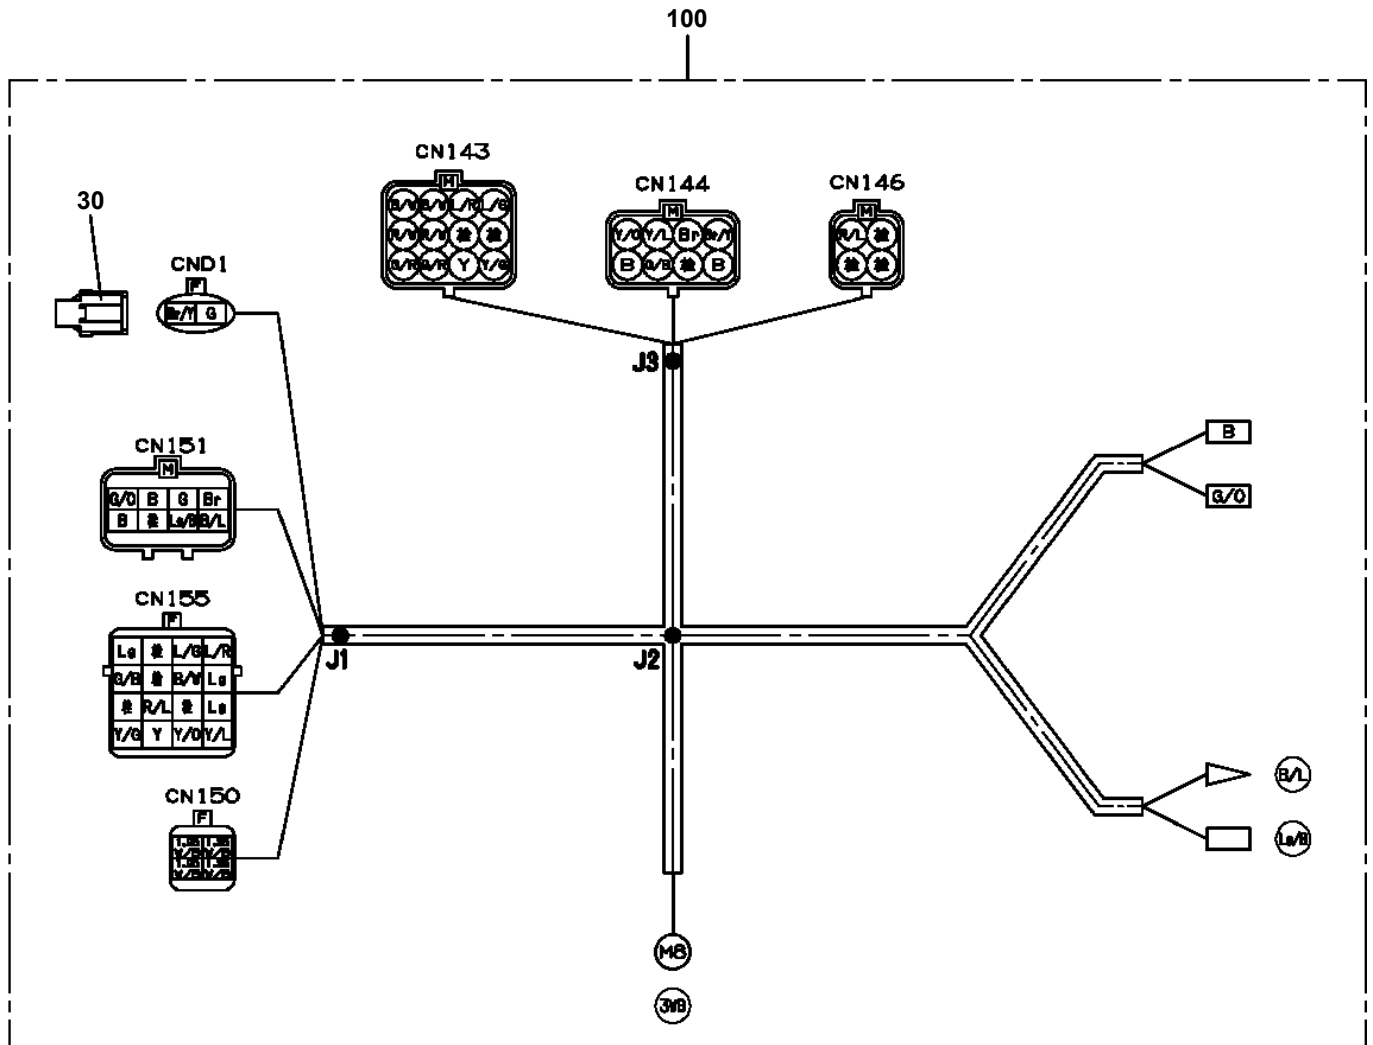

AT-146-3 43011131300 LOWER,HINO BDG-XZU354E-TKMSD6

PO1000171-00 INDICATION PLATES

PX2001174-00 CARRIER UNIT

PX3000610-00 MOUNTING UNIT

ASSEMBLY

CLICK HERE TO **DOWNLOAD** THE COMPLETE MANUAL

- Thank you very much for reading the preview of the manual.
- You can download the complete manual from: www.heydownloads.com by clicking the link below

- Please note: If there is no response to CLICKING the link, please download this PDF first and then click on it.

CLICK HERE TO **DOWNLOAD** THE COMPLETE MANUAL

**AT-146-3 43011131300 LOWER,HINO BDG-XZU354E-TKMSD6
PB1110007-01 PUMP INSTALLATION**

AT-146-3 43011131300 LOWER,HINO BDG-XZU354E-TKMSD6
 PH5031091-00 HARNESS

100

AT-146-3 43011131300 LOWER,HINO BDG-XZU354E-TKMSD6
PH5032381-00 HARNESS

AT-146-3 43011131300 LOWER, HINO BDG-XZU354E-TKMSD6
 PN1014618-02 ELEC.ASSY (CARRIER)