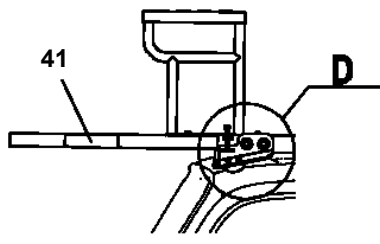

E
 バッテリー充電表示灯

AT-146-3 43011131300 LOWER, HINO BDG-XZU354E-TKMSD6
 PN1015087-01 ELEC.ASSY (CARRIER)

AT-146-3 43011131300 LOWER,HINO BDG-XZU354E-TKMSD6
PR5210001-00 RELAY (WITH HARNESS)

**AT-146-3 43011131300 LOWER, HINO BDG-XZU354E-TKMSD6
PX1370305-01 GUARD, CAB**