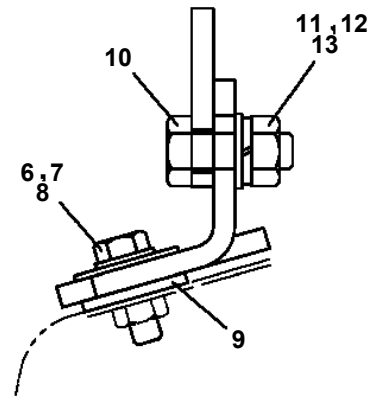

AT-146-3 43011131300 LOWER,HINO BDG-XZU354E-TKMSD6
 PH5031091-00 HARNESS

100

AT-146-3 43011131300 LOWER,HINO BDG-XZU354E-TKMSD6
PH5032381-00 HARNESS

AT-146-3 43011131300 LOWER, HINO BDG-XZU354E-TKMSD6
 PN1014618-02 ELEC.ASSY (CARRIER)

E
 バッテリー充電表示灯

AT-146-3 43011131300 LOWER, HINO BDG-XZU354E-TKMSD6
 PN1015087-01 ELEC.ASSY (CARRIER)

AT-146-3 43011131300 LOWER,HINO BDG-XZU354E-TKMSD6
PR5210001-00 RELAY (WITH HARNESS)

**AT-146-3 43011131300 LOWER, HINO BDG-XZU354E-TKMSD6
PX1370305-01 GUARD, CAB**