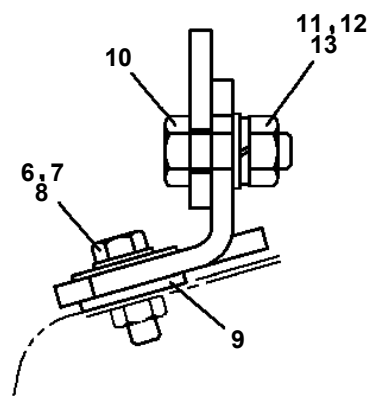

AT-146-3 43011131300 LOWER,HINO BDG-XZU354E-TKMSD6
 PH5031091-00 HARNESS

100

AT-146-3 43011131300 LOWER,HINO BDG-XZU354E-TKMSD6
PH5032381-00 HARNESS

AT-146-3 43011131300 LOWER, HINO BDG-XZU354E-TKMSD6
 PN1014618-02 ELEC.ASSY (CARRIER)

E
 バッテリー充電表示灯

AT-146-3 43011131300 LOWER, HINO BDG-XZU354E-TKMSD6
 PN1015087-01 ELEC.ASSY (CARRIER)

AT-146-3 43011131300 LOWER,HINO BDG-XZU354E-TKMSD6
PR5210001-00 RELAY (WITH HARNESS)

**AT-146-3 43011131300 LOWER, HINO BDG-XZU354E-TKMSD6
PX1370305-01 GUARD, CAB**