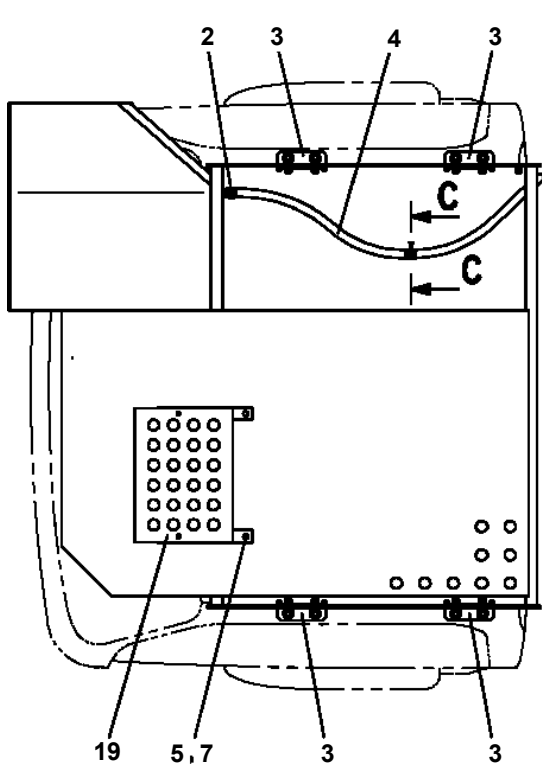

E
 バッテリー充電表示灯

AT-146-3 43011131300 LOWER, HINO BDG-XZU354E-TKMSD6
 PN1015087-01 ELEC.ASSY (CARRIER)

AT-146-3 43011131300 LOWER,HINO BDG-XZU354E-TKMSD6
PR5210001-00 RELAY (WITH HARNESS)

**AT-146-3 43011131300 LOWER, HINO BDG-XZU354E-TKMSD6
PX1370305-01 GUARD, CAB**