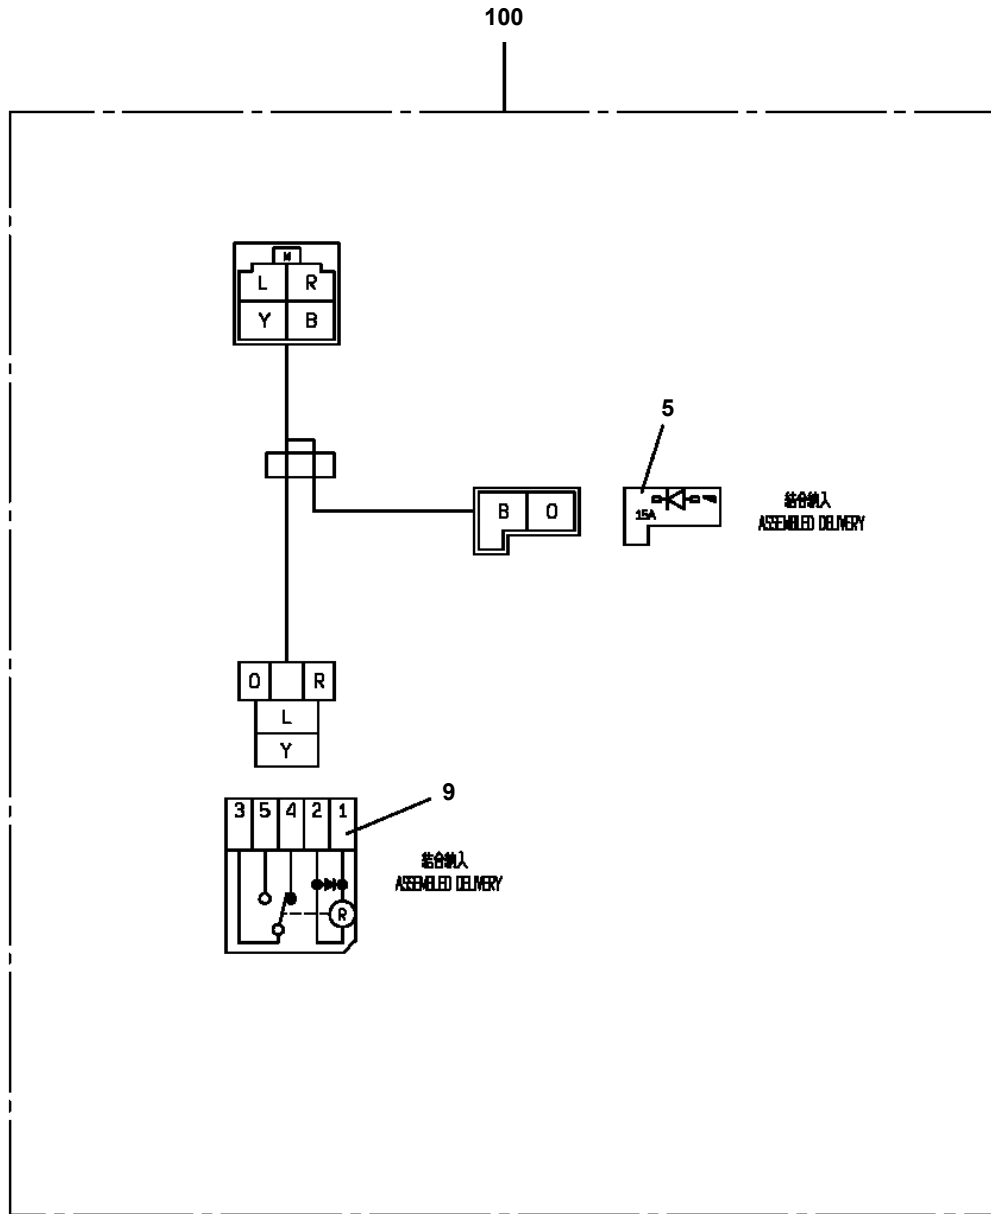

- Please note: If there is no response to CLICKING the link, please download this PDF first and then click on it.

CLICK HERE TO **DOWNLOAD** THE COMPLETE MANUAL

**AT-146-3 43011131300 LOWER,HINO BDG-XZU354E-TKMSD6
PB1110007-01 PUMP INSTALLATION**

AT-146-3 43011131300 LOWER,HINO BDG-XZU354E-TKMSD6
 PH5031091-00 HARNESS

100

AT-146-3 43011131300 LOWER,HINO BDG-XZU354E-TKMSD6
PH5032381-00 HARNESS

AT-146-3 43011131300 LOWER, HINO BDG-XZU354E-TKMSD6
 PN1014618-02 ELEC.ASSY (CARRIER)

E
 バッテリー充電表示灯

AT-146-3 43011131300 LOWER, HINO BDG-XZU354E-TKMSD6
 PN1015087-01 ELEC.ASSY (CARRIER)

AT-146-3 43011131300 LOWER,HINO BDG-XZU354E-TKMSD6
PR5210001-00 RELAY (WITH HARNESS)

**AT-146-3 43011131300 LOWER, HINO BDG-XZU354E-TKMSD6
PX1370305-01 GUARD, CAB**