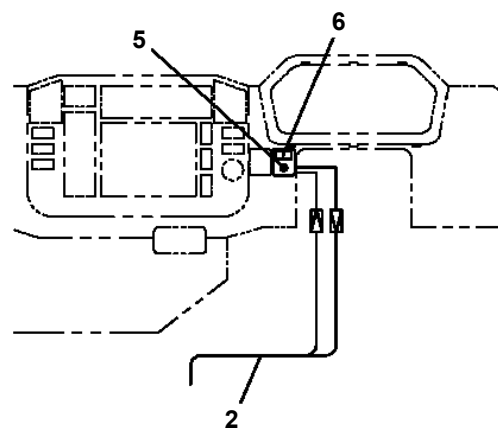

- Please note: If there is no response to CLICKING the link, please download this PDF first and then click on it.

CLICK HERE TO **DOWNLOAD** THE COMPLETE MANUAL

**AT-146-3 43011131300 LOWER,HINO BDG-XZU354E-TKMSD6
PB1110007-01 PUMP INSTALLATION**

AT-146-3 43011131300 LOWER,HINO BDG-XZU354E-TKMSD6
 PH5031091-00 HARNESS

100

AT-146-3 43011131300 LOWER,HINO BDG-XZU354E-TKMSD6
PH5032381-00 HARNESS

AT-146-3 43011131300 LOWER, HINO BDG-XZU354E-TKMSD6
 PN1014618-02 ELEC.ASSY (CARRIER)

E
 バッテリー充電表示灯

AT-146-3 43011131300 LOWER, HINO BDG-XZU354E-TKMSD6
 PN1015087-01 ELEC.ASSY (CARRIER)

AT-146-3 43011131300 LOWER,HINO BDG-XZU354E-TKMSD6
PR5210001-00 RELAY (WITH HARNESS)

**AT-146-3 43011131300 LOWER, HINO BDG-XZU354E-TKMSD6
PX1370305-01 GUARD, CAB**