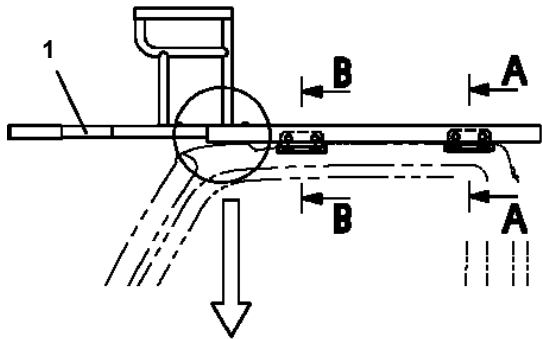

E
 バッテリー充電表示灯

AT-146-3 43011131300 LOWER, HINO BDG-XZU354E-TKMSD6
 PN1015087-01 ELEC.ASSY (CARRIER)

AT-146-3 43011131300 LOWER,HINO BDG-XZU354E-TKMSD6
PR5210001-00 RELAY (WITH HARNESS)

**AT-146-3 43011131300 LOWER, HINO BDG-XZU354E-TKMSD6
PX1370305-01 GUARD, CAB**