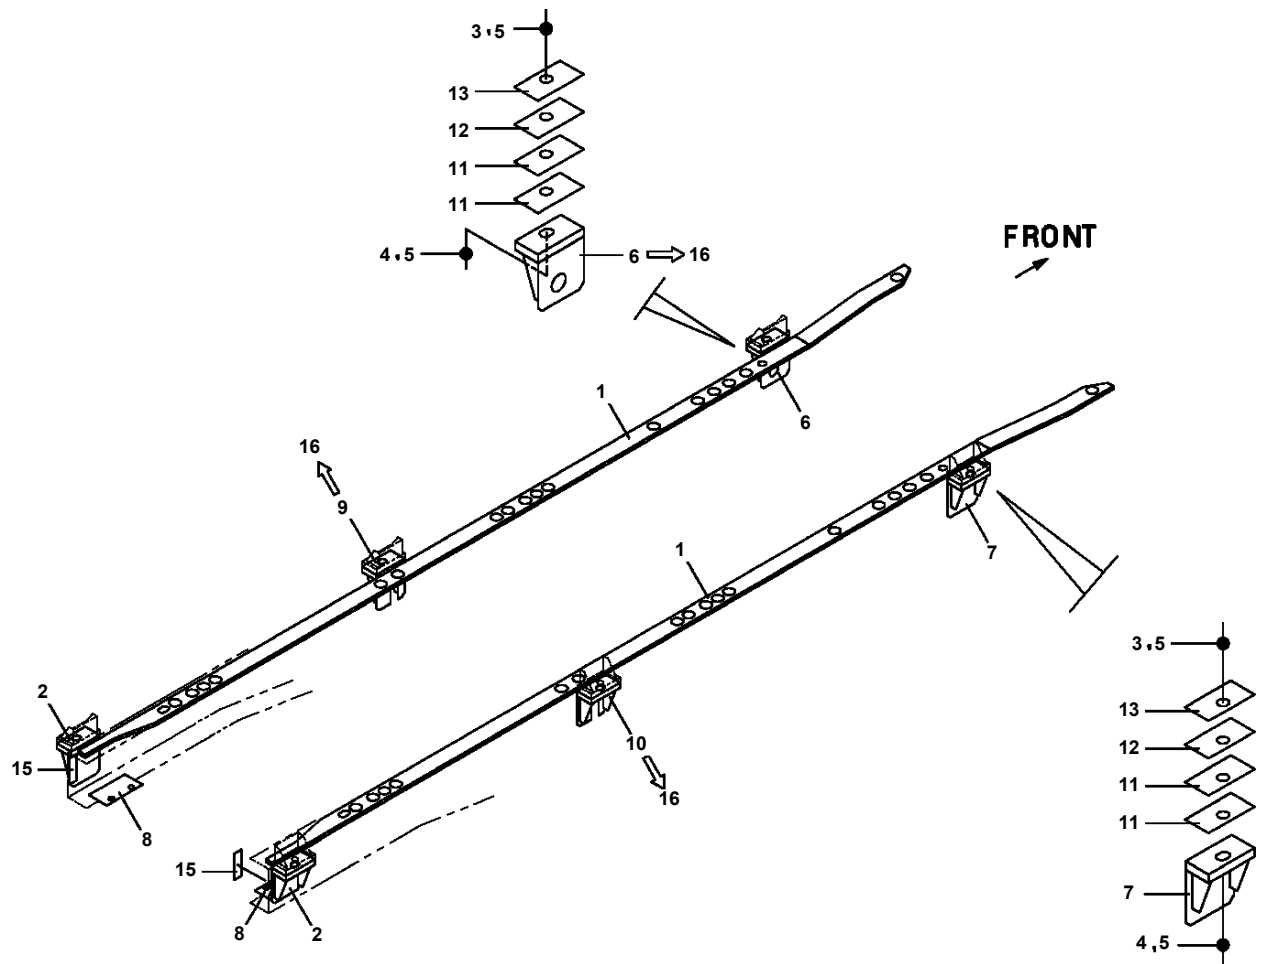

AT-146-3 43011131700 LOWER,HINO BDG-XZU354E-TKMSD6

Pos No.	Parts No	Parts Name	Qty	Unit	Technical Data	Serial No (Start)	Serial No (End)
1	82420506412	TRIM	1				
2	42936100100	HARNESS	1				
3	91810132530	FASTENER	30				
4	(*****)	HOUR METER	1				
5	42614362301	LAMP ASSY (ORANGE,WITH HARNESS)	1				
6	42930890210	PLATE,NAME	1				
7	82100002016	CLAMP	1		WR25		
8	90186206016	BOLT,FLANGE	2		M6X16		
9	90280200600	NUT,FLANGE	2		M6		
10	42934090200	SUPPORT	1				
11	90101208020	BOLT	1		M8X20		
12	90302040801	WASHER,SPRING	1		8		
13	82100002596	RELAY	1				
14	82100001326	CONNECTOR	1				
15	82115001002	CONNECTOR	2				
16	90302040601	WASHER,SPRING	6		6		
17	42475120100	SWITCH ASSY	1				
18	42470201060	PLATE	1				
19	42933950200	COVER	1				
20	42933950300	SUPPORT	1				
21	42933950400	PLATE	1				
22	42478630900	PLATE,NAME	1				
23	90101206014	BOLT	6		M6X14		
24	82114102020	CONNECTOR	1				
25	82121102020	HOLDER	1				
26	82100001805	TUBE,CORRUGATE	1	M	19		
41	82182809623	DIODE	1				
52	82100002307	COVER (CONTACT BLOCK PROTECTION/BLACK)	1				

AT-146-3 43011131700 LOWER, HINO BDG-XZU354E-TKMSD6
PX1170776-01 ATTACHMENT PARTS, CRANE FRAME