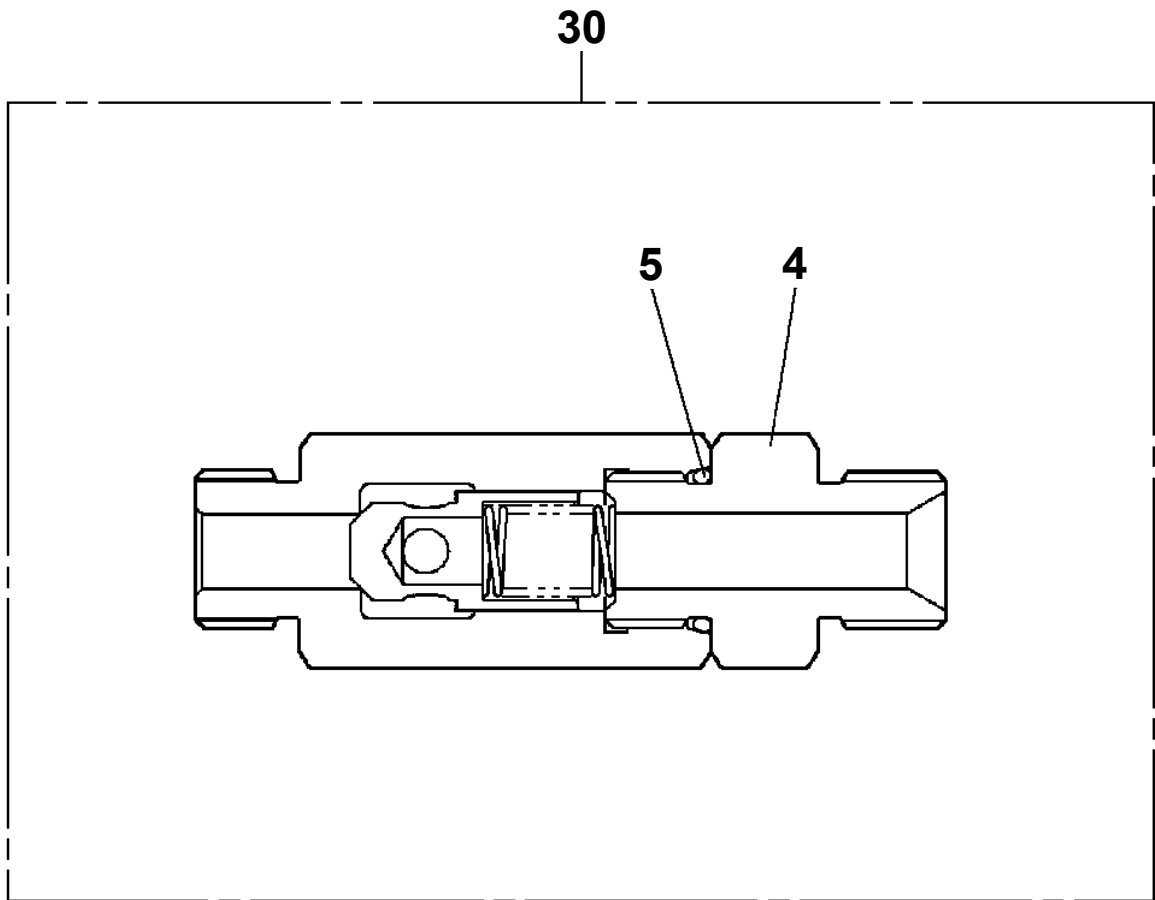

AT-146-3 43011131700 LOWER,HINO BDG-XZU354E-TKMSD6

PO1000171-00 INDICATION PLATES

PX2001178-00 CARRIER UNIT

PX3000614-00 MOUNTING UNIT

ASSEMBLY

CLICK HERE TO **DOWNLOAD** THE COMPLETE MANUAL

- Thank you very much for reading the preview of the manual.
- You can download the complete manual from: www.heydownloads.com by clicking the link below

Pos No.	Parts No	Parts Name	Qty	Unit	Technical Data	Serial No (Start)	Serial No (End)	Remarks	Page
1	90303071001	WASHER,PLAIN	2		10				
2	90302041001	WASHER,SPRING	2		10				
3	90174110035	BOLT	2		M10X35				
4	36652840000	PUMP,OIL (32CC:L)	1						00001

**AT-146-3 43011131700 LOWER,HINO BDG-XZU354E-TKMSD6
PI1140189-00 VALVE,CHECK**

AT-146-3 43011131700 LOWER,HINO BDG-XZU354E-TKMSD6

Pos No.	Parts No	Parts Name	Qty	Unit	Technical Data	Serial No (Start)	Serial No (End)
1	82420506412	TRIM	1				
2	42936100100	HARNESS	1				
3	91810132530	FASTENER	30				
4	(*****)	HOUR METER	1				
5	42614362301	LAMP ASSY (ORANGE,WITH HARNESS)	1				
6	42930890210	PLATE,NAME	1				
7	82100002016	CLAMP	1		WR25		
8	90186206016	BOLT,FLANGE	2		M6X16		
9	90280200600	NUT,FLANGE	2		M6		
10	42934090200	SUPPORT	1				
11	90101208020	BOLT	1		M8X20		
12	90302040801	WASHER,SPRING	1		8		
13	82100002596	RELAY	1				
14	82100001326	CONNECTOR	1				
15	82115001002	CONNECTOR	2				
16	90302040601	WASHER,SPRING	6		6		
17	42475120100	SWITCH ASSY	1				
18	42470201060	PLATE	1				
19	42933950200	COVER	1				
20	42933950300	SUPPORT	1				
21	42933950400	PLATE	1				
22	42478630900	PLATE,NAME	1				
23	90101206014	BOLT	6		M6X14		
24	82114102020	CONNECTOR	1				
25	82121102020	HOLDER	1				
26	82100001805	TUBE,CORRUGATE	1	M	19		
41	82182809623	DIODE	1				
52	82100002307	COVER (CONTACT BLOCK PROTECTION/BLACK)	1				