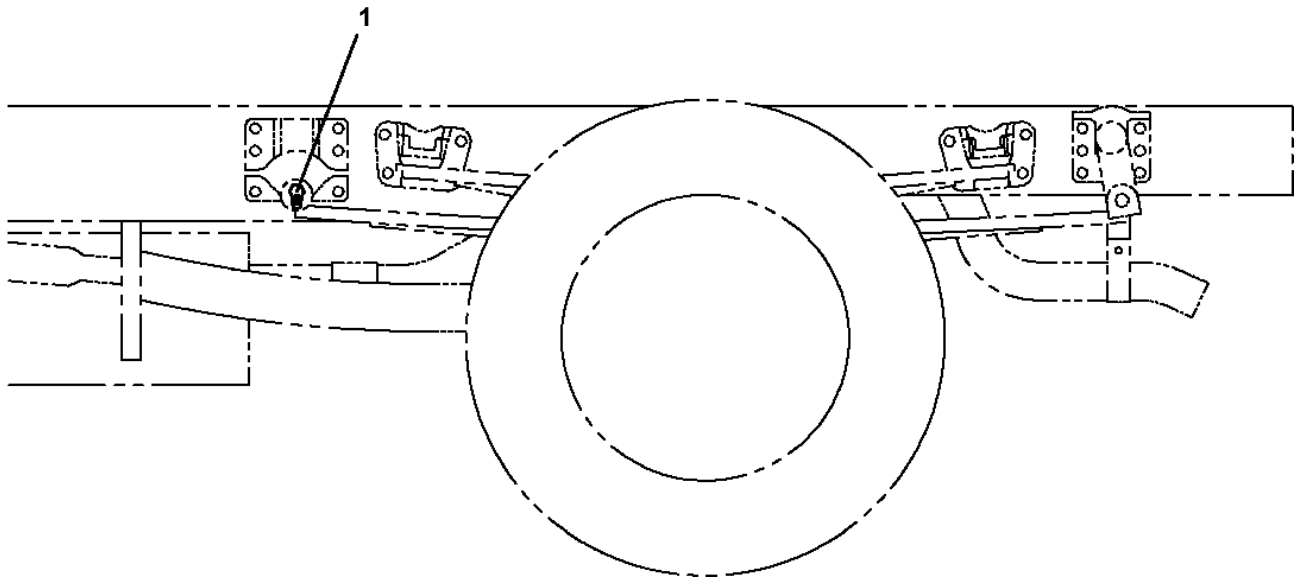

**AT-146-3 43011131700 LOWER,HINO BDG-XZU354E-TKMSD6
PX1390907-00 MODIFICATION PARTS (HINO,TOYOTA/GREASE NIPPLE)**

FRONT ←