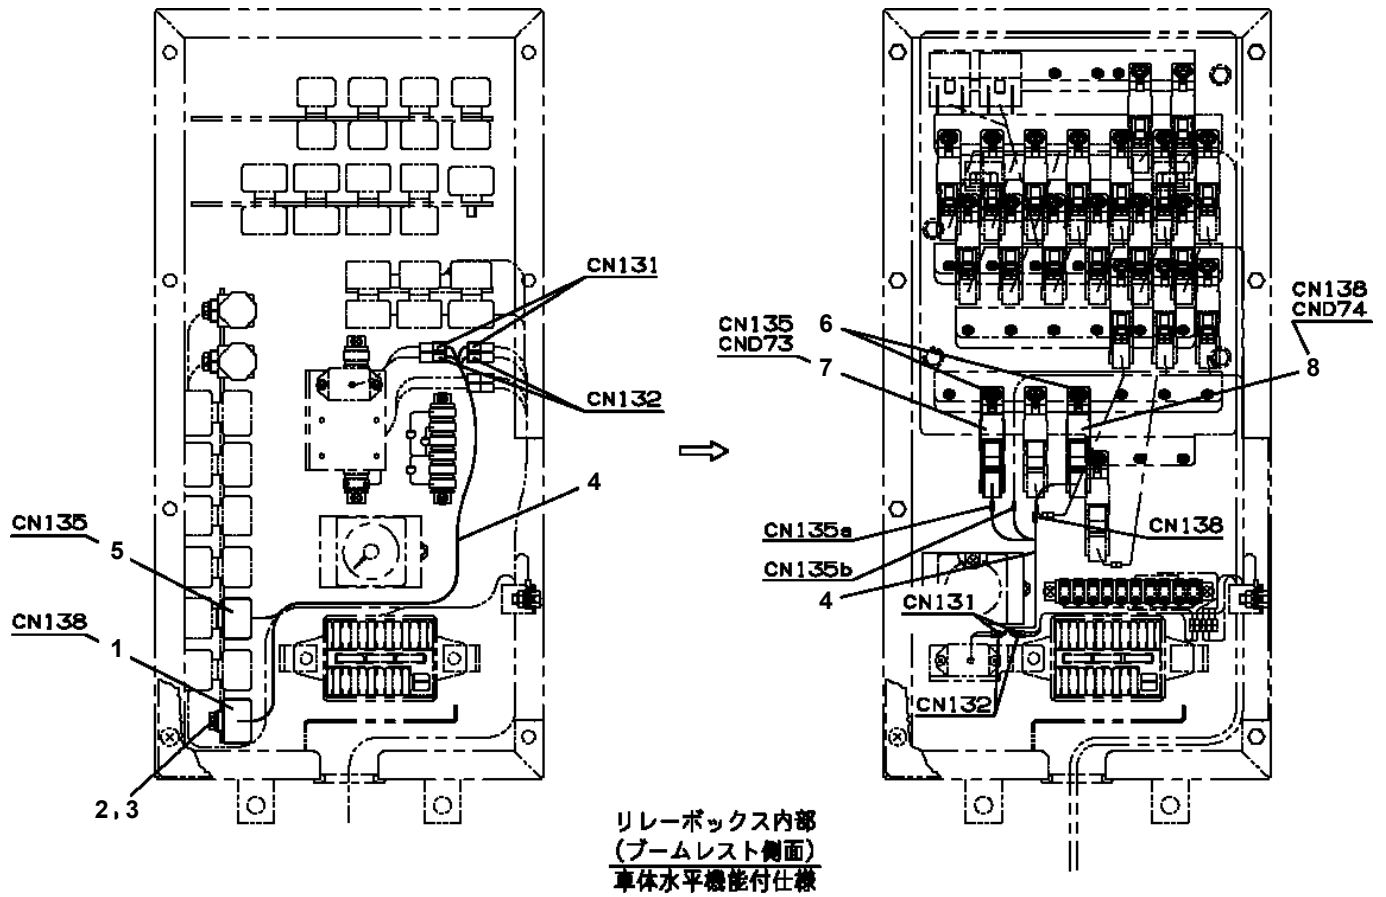

**AT-146-3 43011136500 LOWER,HINO SKG-XZU600F-TKFSC6**

PO1000171-00 INDICATION PLATES

PX2001362-00 CARRIER UNIT

PX3000766-00 MOUNTING UNIT

ASSEMBLY

CLICK HERE TO **DOWNLOAD** THE COMPLETE MANUAL

- Thank you very much for reading the preview of the manual.
- You can download the complete manual from: [www.heydownloads.com](http://www.heydownloads.com) by clicking the link below

- Please note: If there is no response to CLICKING the link, please download this PDF first and then click on it.

CLICK HERE TO **DOWNLOAD** THE COMPLETE MANUAL

**AT-146-3 43011136500 LOWER,HINO SKG-XZU600F-TKFSC6  
PB1110007-01 PUMP INSTALLATION**

AT-146-3 43011136500 LOWER,HINO SKG-XZU600F-TKFSC6  
PH5034148-00 HARNESS

AT-146-3 43011136500 LOWER, HINO SKG-XZU600F-TKFSC6  
 PN1014646-01 ELEC.ASSY (ISUZU, TOYOTA, HINO/ KEY SW INTERLOCK RELAY)

いすゞ

いすゞ・トヨタ・日野

# AT-146-3 43011136500 LOWER,HINO SKG-XZU600F-TKFSC6

Pos No.	Parts No	Parts Name	Qty	Unit	Technical Data	Serial No (Start)	Serial No (End)	Remarks	Pages
1	82459103000	NIPPLE,GREASE	1		C-PT1/8				

CLICK HERE TO **DOWNLOAD** THE COMPLETE MANUAL