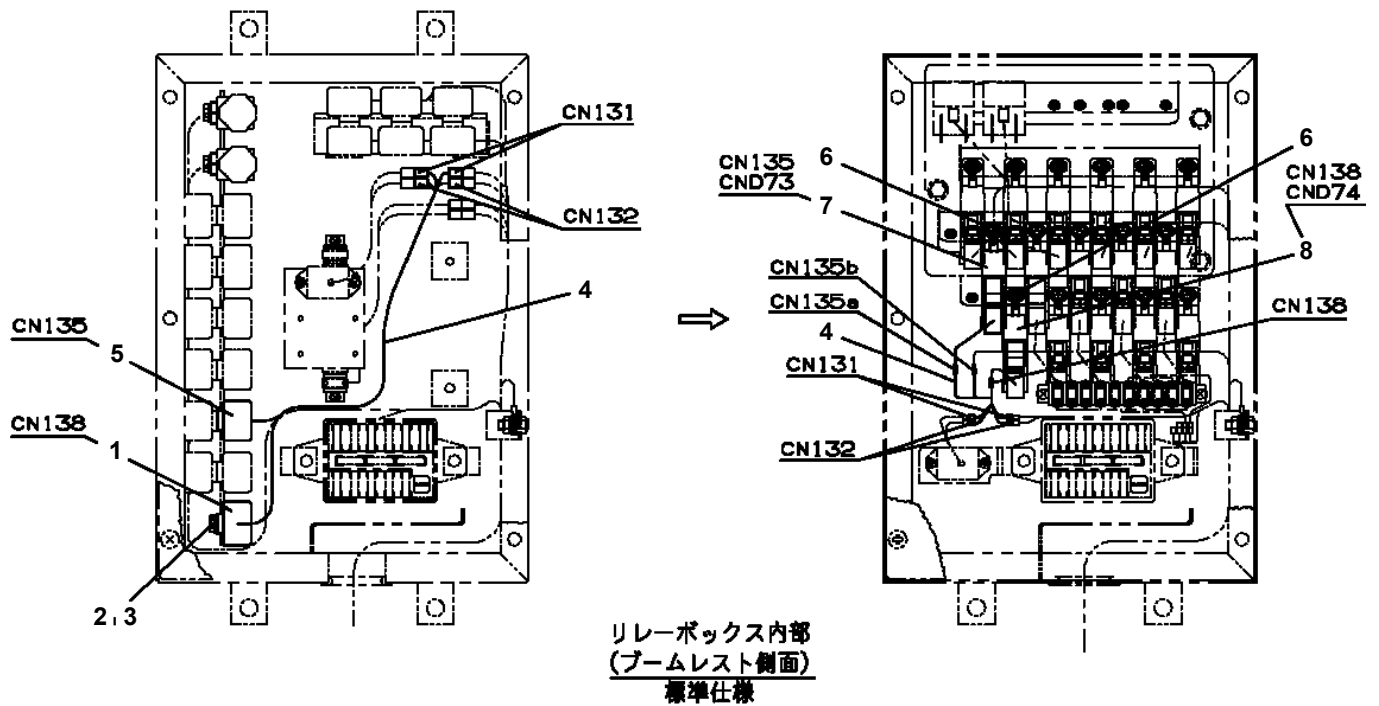

**AT-146-3 43011136500 LOWER,HINO SKG-XZU600F-TKFSC6**

PO1000171-00 INDICATION PLATES

PX2001362-00 CARRIER UNIT

PX3000766-00 MOUNTING UNIT

ASSEMBLY

CLICK HERE TO **DOWNLOAD** THE COMPLETE MANUAL

- Thank you very much for reading the preview of the manual.
- You can download the complete manual from: [www.heydownloads.com](http://www.heydownloads.com) by clicking the link below

- Please note: If there is no response to CLICKING the link, please download this PDF first and then click on it.

CLICK HERE TO **DOWNLOAD** THE COMPLETE MANUAL

**AT-146-3 43011136500 LOWER,HINO SKG-XZU600F-TKFSC6  
PB1110007-01 PUMP INSTALLATION**

AT-146-3 43011136500 LOWER,HINO SKG-XZU600F-TKFSC6  
PH5034148-00 HARNESS

AT-146-3 43011136500 LOWER, HINO SKG-XZU600F-TKFSC6  
 PN1014646-01 ELEC.ASSY (ISUZU, TOYOTA, HINO/ KEY SW INTERLOCK RELAY)

いすゞ

いすゞ・トヨタ・日野

# AT-146-3 43011136500 LOWER,HINO SKG-XZU600F-TKFSC6

Pos No.	Parts No	Parts Name	Qty	Unit	Technical Data	Serial No (Start)	Serial No (End)	Remarks	Pages
1	82459103000	NIPPLE,GREASE	1		C-PT1/8				

CLICK HERE TO **DOWNLOAD** THE COMPLETE MANUAL