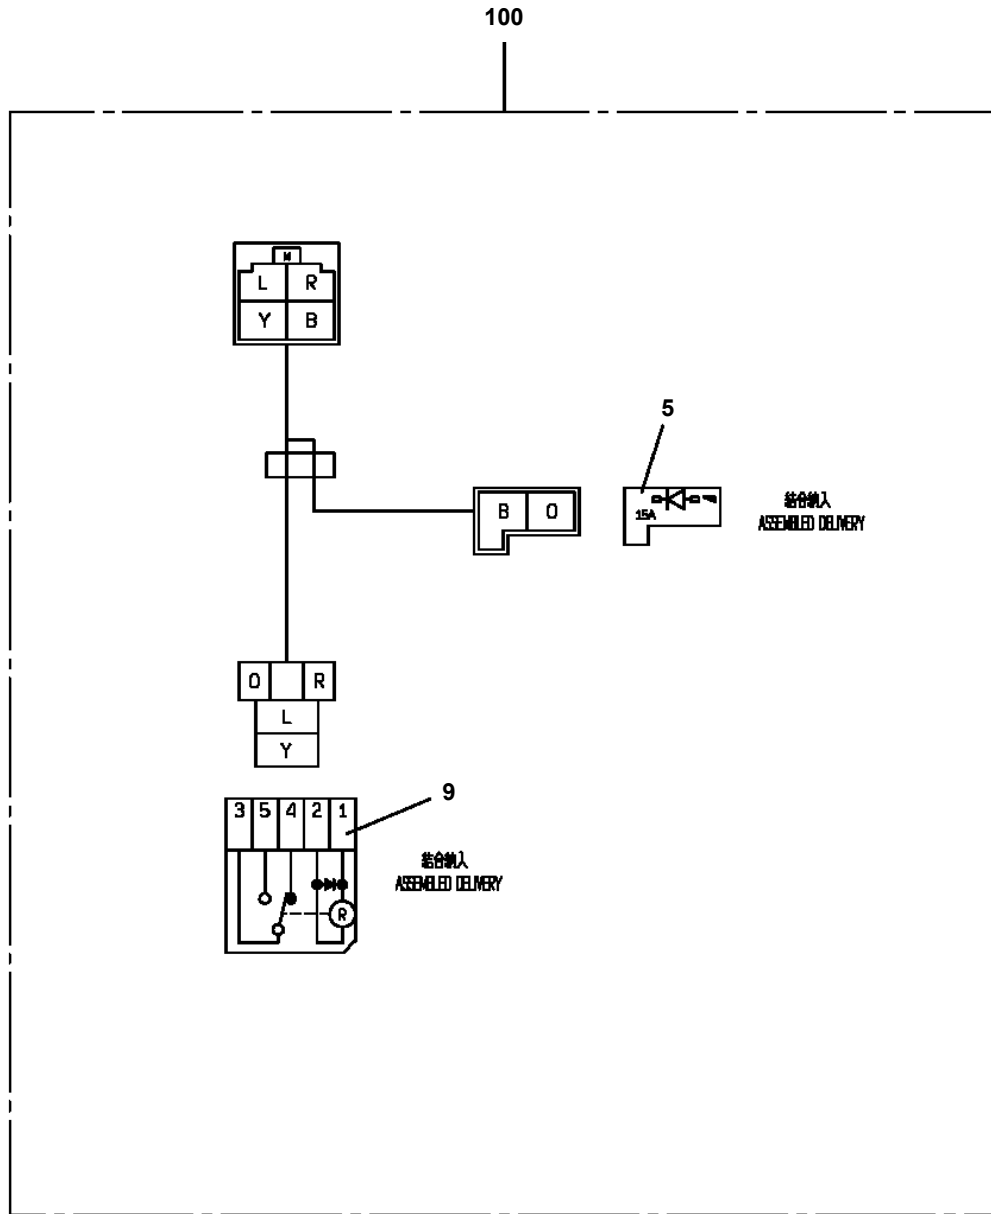

- Please note: If there is no response to CLICKING the link, please download this PDF first and then click on it.

CLICK HERE TO **DOWNLOAD** THE COMPLETE MANUAL

**AT-146-3 43011136500 LOWER,HINO SKG-XZU600F-TKFSC6  
PB1110007-01 PUMP INSTALLATION**

AT-146-3 43011136500 LOWER,HINO SKG-XZU600F-TKFSC6  
PH5034148-00 HARNESS

AT-146-3 43011136500 LOWER, HINO SKG-XZU600F-TKFSC6  
 PN1014646-01 ELEC.ASSY (ISUZU, TOYOTA, HINO/ KEY SW INTERLOCK RELAY)

いすゞ

いすゞ・トヨタ・日野

AT-146-3 43011136500 LOWER,HINO SKG-XZU600F-TKFSC6  
PR5210001-00 RELAY (WITH HARNESS)

# AT-146-3 43011136500 LOWER,HINO SKG-XZU600F-TKFSC6

Pos No.	Parts No	Parts Name	Qty	Unit	Technical Data	Serial No (Start)	Serial No (End)	Remarks	Pages
1	82459103000	NIPPLE,GREASE	1		C-PT1/8				

CLICK HERE TO **DOWNLOAD** THE COMPLETE MANUAL