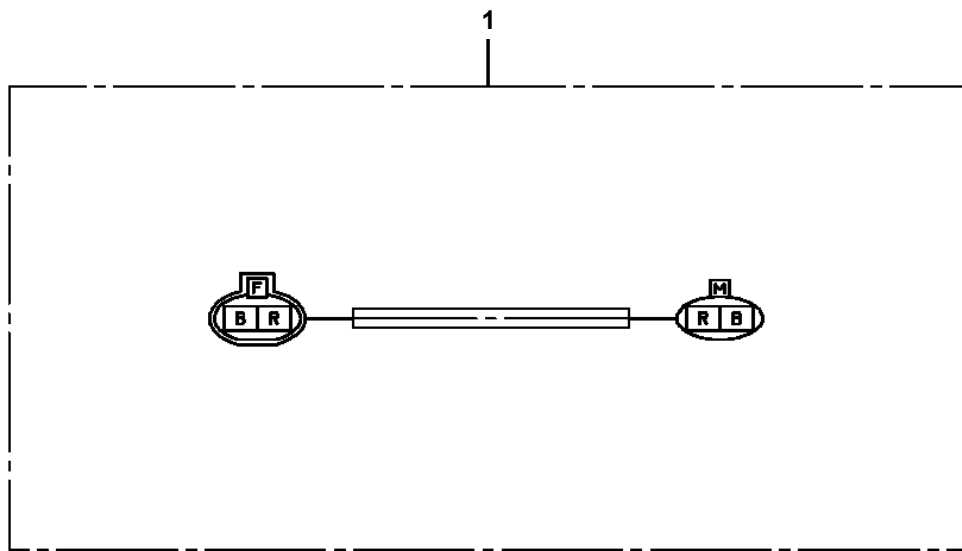

AT-146-3 43011136500 LOWER,HINO SKG-XZU600F-TKFSC6
PH5034148-00 HARNESS