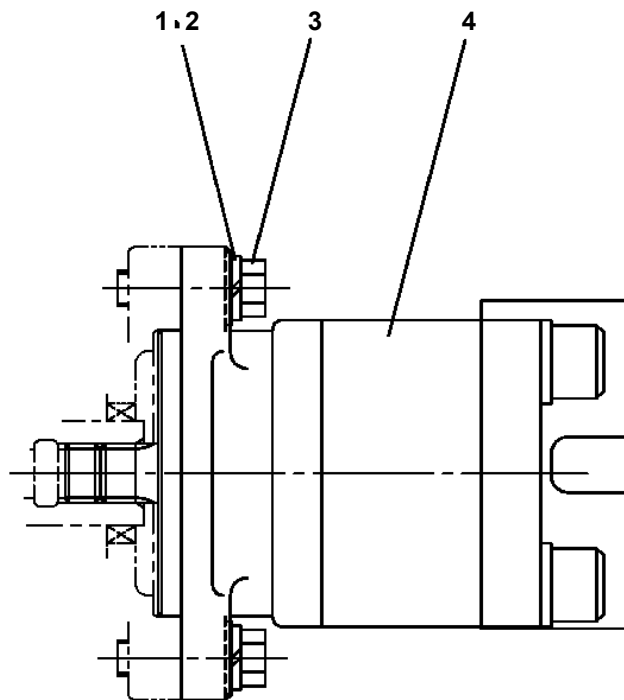

**AT-146-3 43011136500 LOWER,HINO SKG-XZU600F-TKFSC6**

PO1000171-00 INDICATION PLATES

PX2001362-00 CARRIER UNIT

PX3000766-00 MOUNTING UNIT

ASSEMBLY

CLICK HERE TO **DOWNLOAD** THE COMPLETE MANUAL

- Thank you very much for reading the preview of the manual.
- You can download the complete manual from: [www.heydownloads.com](http://www.heydownloads.com) by clicking the link below

- Please note: If there is no response to CLICKING the link, please download this PDF first and then click on it.

CLICK HERE TO **DOWNLOAD** THE COMPLETE MANUAL

**AT-146-3 43011136500 LOWER,HINO SKG-XZU600F-TKFSC6  
PB1110007-01 PUMP INSTALLATION**

AT-146-3 43011136500 LOWER,HINO SKG-XZU600F-TKFSC6  
PH5034148-00 HARNESS

AT-146-3 43011136500 LOWER, HINO SKG-XZU600F-TKFSC6  
 PN1014646-01 ELEC.ASSY (ISUZU, TOYOTA, HINO/ KEY SW INTERLOCK RELAY)

いすゞ

いすゞ・トヨタ・日野