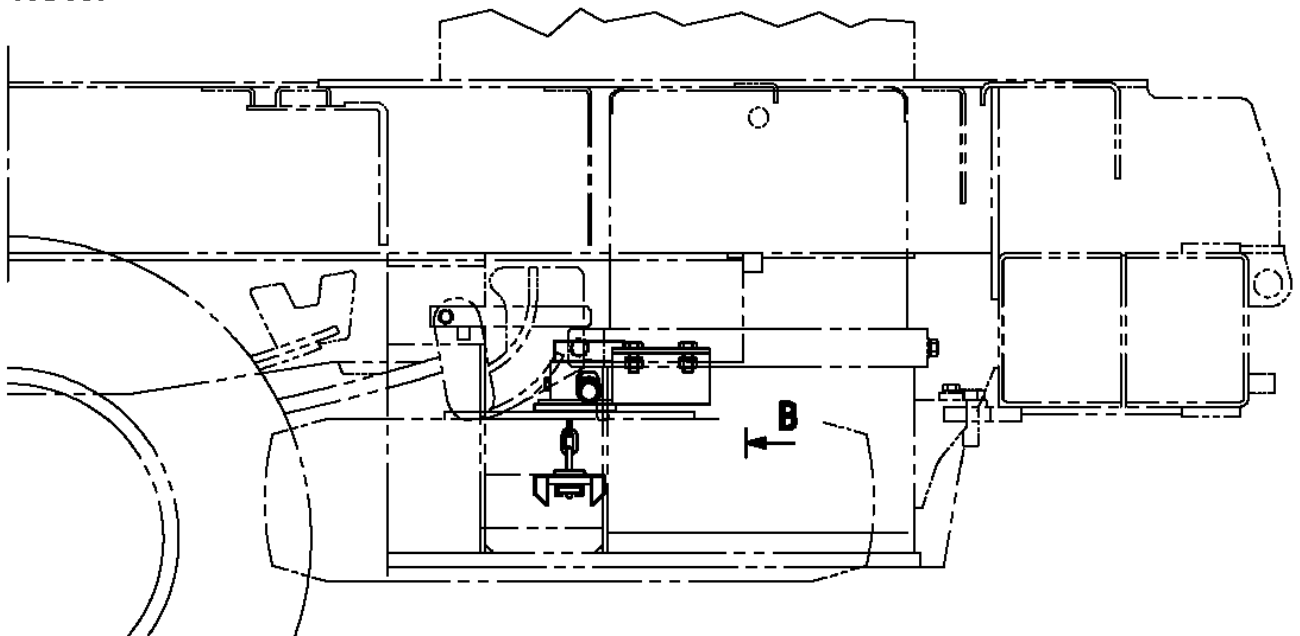

AT-146-3 43011137600 LOWER,HINO TKG-XZU600F
PX1410231-01 MOUNT,TIRE

FRONT ←

三菱・日野・トヨタ・日産・日デの場合