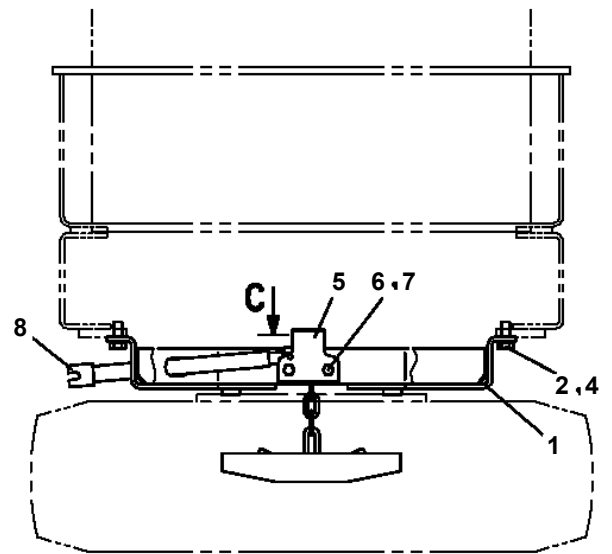

AT-146-3 43011137600 LOWER,HINO TKG-XZU600F
PX1410231-01 MOUNT,TIRE

FRONT ←

いすゞの場合

B

C