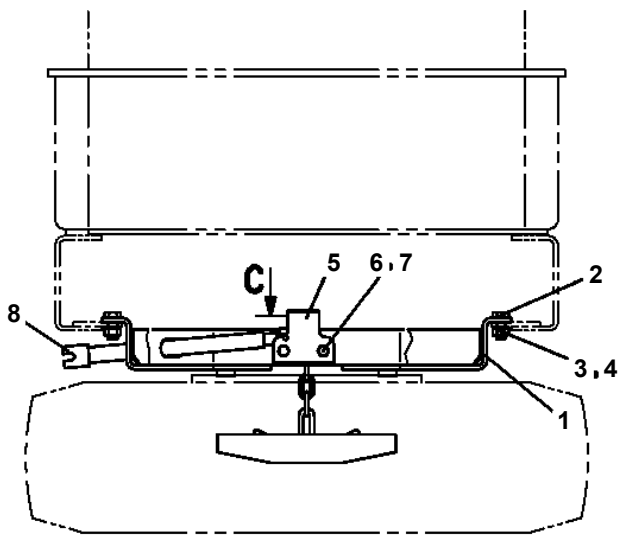

AT-146-3 43011137600 LOWER,HINO TKG-XZU600F
PX1410231-01 MOUNT,TIRE

FRONT ←

三菱・日野・トヨタ・日産・日デの場合