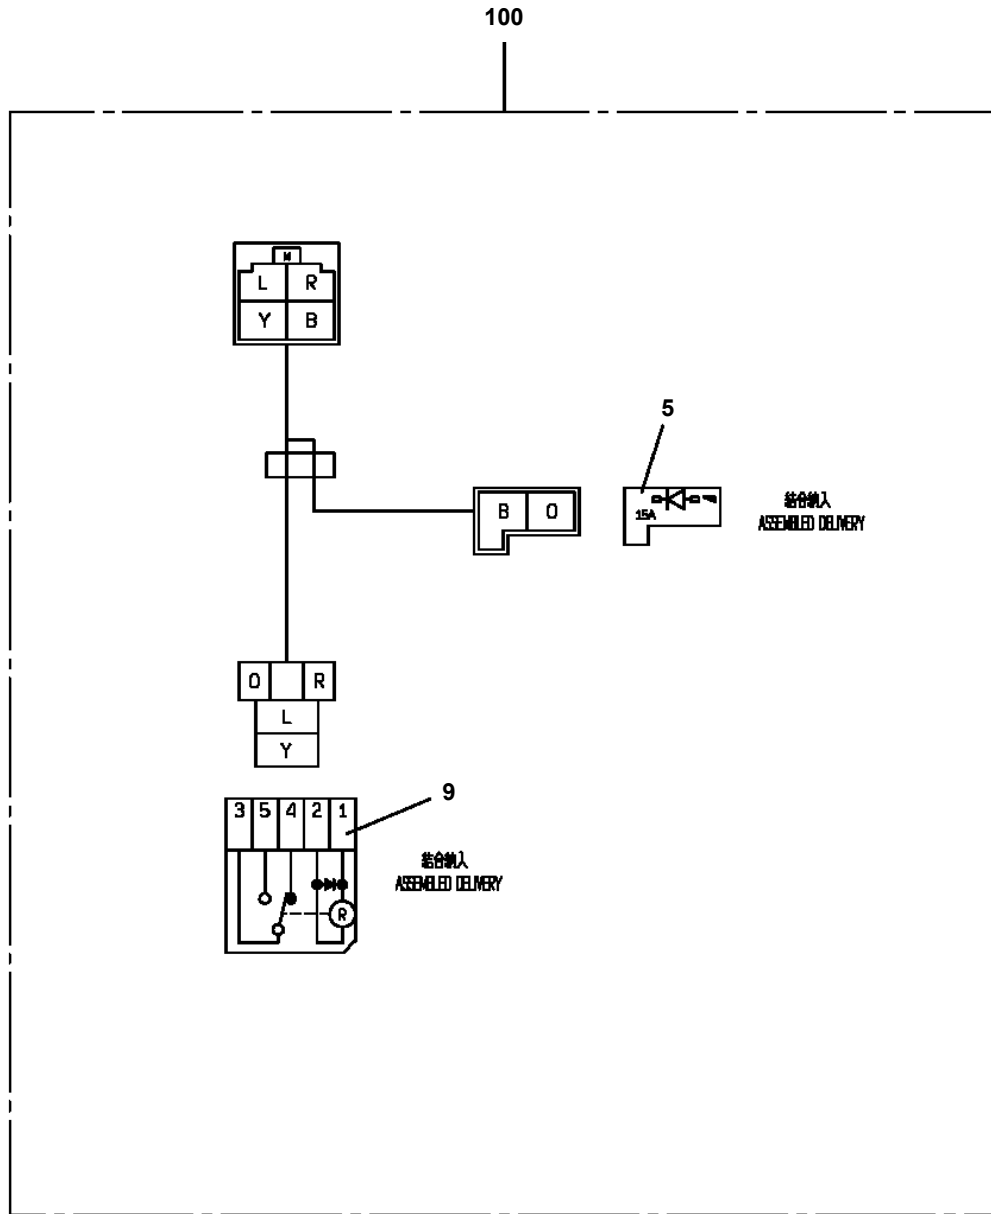

AT-146-3 43011137600 LOWER,HINO TKG-XZU600F

Pos No.	Parts No	Parts Name	Qty	Unit	Technical Data	Serial No (Start)	Serial No (End)	Remarks	Pages
1	42935130100	HARNESS	1						000011
2	90302040601	WASHER,SPRING	1		6				
3	90201200600	NUT	1		M6				
4	91810130240	FASTENER	10						
5	82100000975	CLIP	1						

AT-146-3 43011137600 LOWER,HINO TKG-XZU600F
PR5210001-00 RELAY (WITH HARNESS)