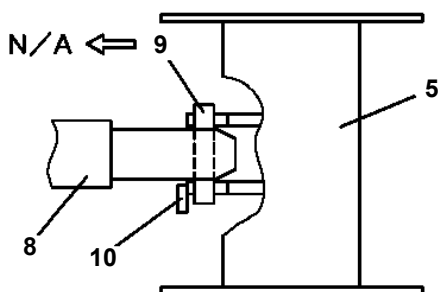

# AT-146-3 43011137600 LOWER,HINO TKG-XZU600F

Pos No.	Parts No	Parts Name	Qty	Unit	Technical Data	Serial No (Start)	Serial No (End)	Remarks	Pages
1	42935130100	HARNESS	1						000011
2	90302040601	WASHER,SPRING	1		6				
3	90201200600	NUT	1		M6				
4	91810130240	FASTENER	10						
5	82100000975	CLIP	1						

AT-146-3 43011137600 LOWER,HINO TKG-XZU600F  
PR5210001-00 RELAY (WITH HARNESS)

AT-146-3 43011137600 LOWER,HINO TKG-XZU600F  
 PX1410231-01 MOUNT,TIRE

FRONT ←

三菱・日野・トヨタ・日産・日デの場合

いすゞの場合

**B**

**C**

キャブ内積込み