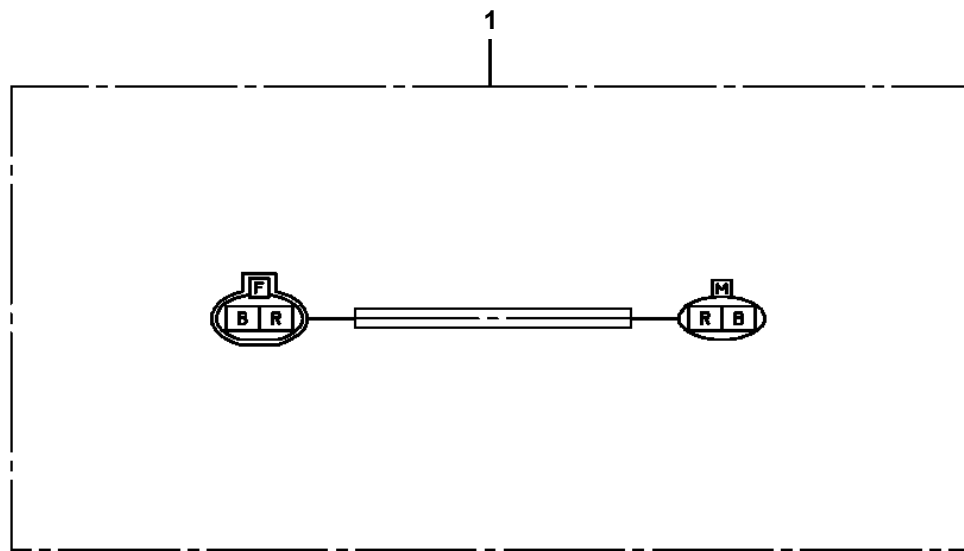

AT-146-3 43011137600 LOWER,HINO TKG-XZU600F

Pos No.	Parts No	Parts Name	Qty	Unit	Technical Data	Serial No (Start)	Serial No (End)	Remarks	Page
1	90303071001	WASHER,PLAIN	2		10				
2	90302041001	WASHER,SPRING	2		10				
3	90174110035	BOLT	2		M10X35				
4	36652840000	PUMP,OIL (32CC:L)	1						00002

AT-146-3 43011137600 LOWER,HINO TKG-XZU600F
PH5034148-00 HARNESS