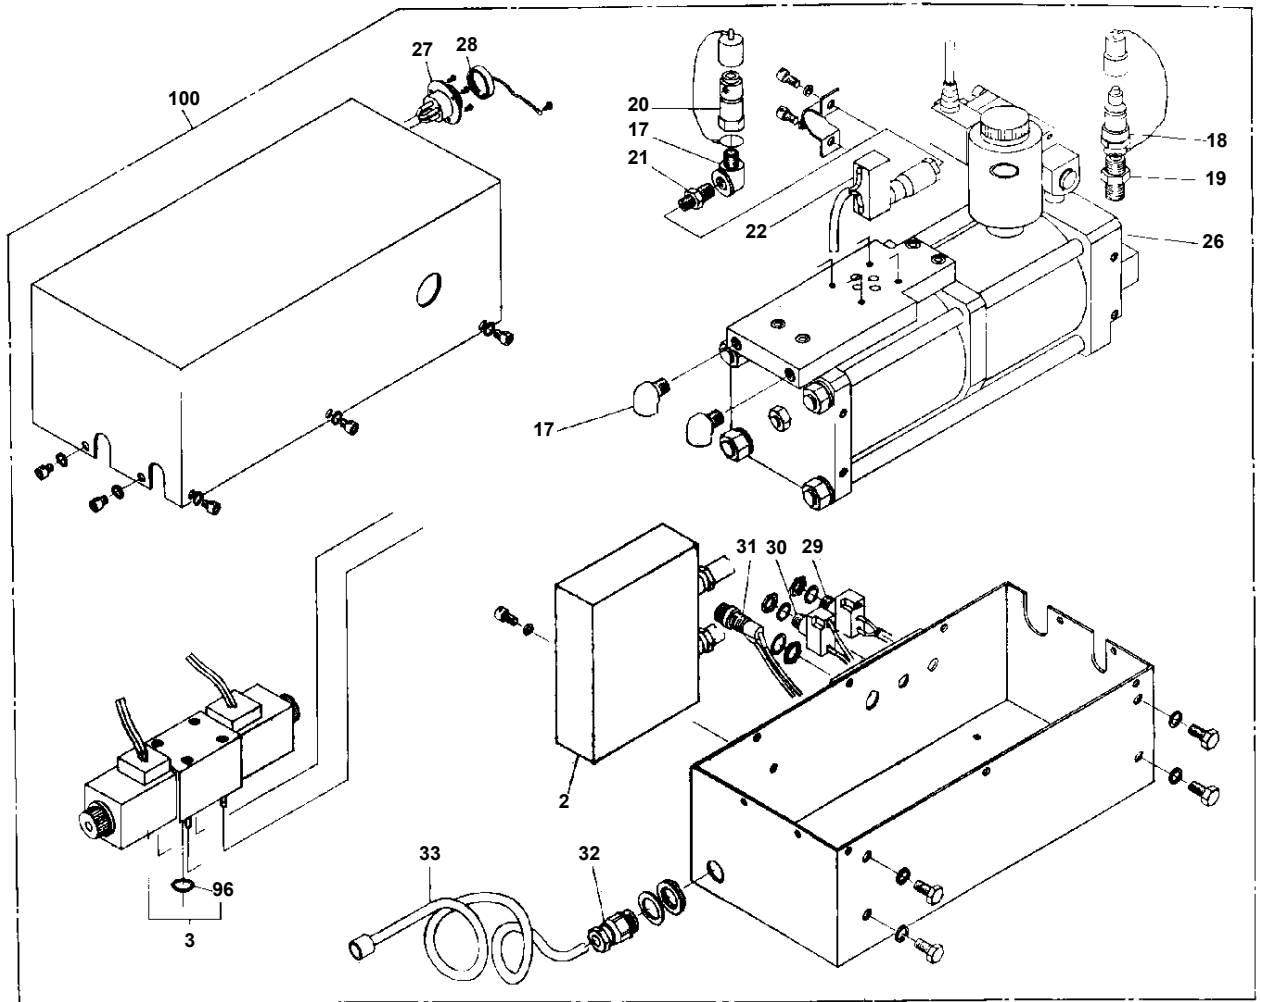

AT-141-1 42043110600 LOWER,NISSAN U-LG2YH41
PY1170009-00 BOOSTER

AT-141-1 42043110600 LOWER,NISSAN U-LG2YH41

Pos No.	Parts No	Parts Name	Qty	Unit	Technical Data	Serial No (Start)	Serial No (End)	Remarks	P
1	42431932700	FLASHER UNIT	1						
2	80172305010	SCREW,MACHINE	2		M5X10				
3	90302040501	WASHER,SPRING	2		5				
4	90303070501	WASHER,PLAIN	2		5				
5	82100002676	LAMP	4						
6	42730071000	GUARD	4						
7	42733710010	PLATE,NAME (ON/OFF)	1						
8	42431930800	SWITCH,TOGGLE	1