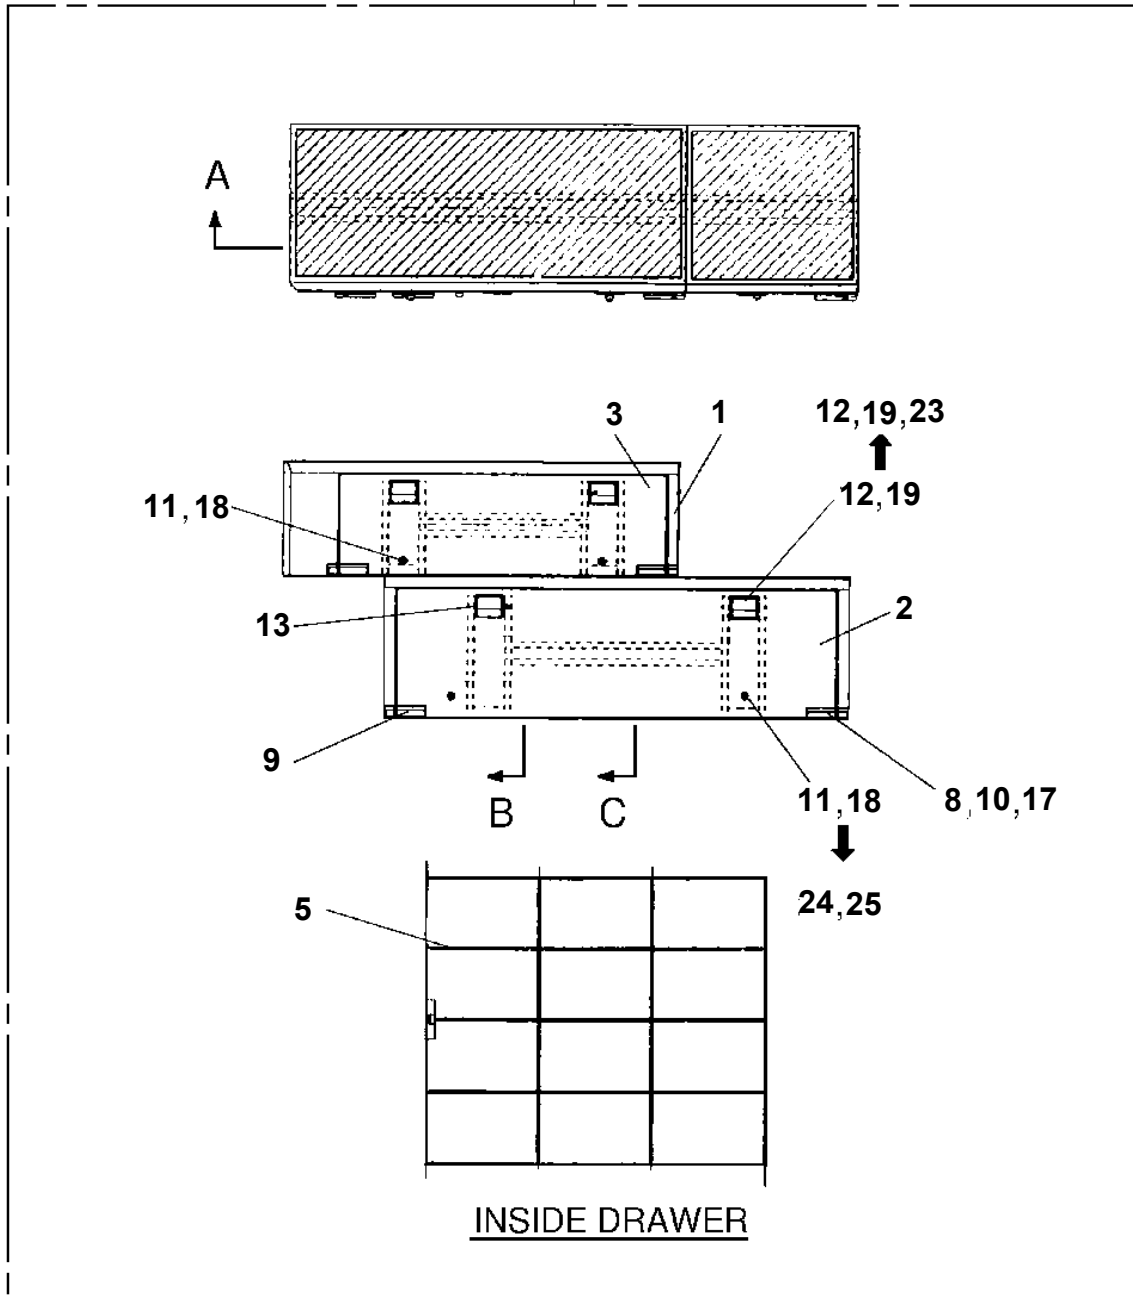

AT-141-1 42043110600 LOWER,NISSAN U-LG2YH41
PX1350279-02 BOX,TOOL (LEFT,FOR SHINDEN)

50

AT-141-1 42043110600 LOWER,NISSAN U-LG2YH41

Pos No.	Parts No	Parts Name	Qty	Unit	Technical Data	Serial No (Start)	Serial No (End)	Remarks	P
1	42830937540	DOOR (FRONT)	1						
12	82461015112	CATCH (WITHOUT KEY)	2						
17	82461015111	CATCH (WITH KEY)	2						
20	42830937550	STRIKER	4						
25	42830937560	DOOR (FRONT)	1						
41	42830937510	HINGE SET	2						
42	42830937520	HINGE SET	2						
51	42830937530	PIN ASSY (FOR HINGE)	4						
100	42830931000	BOX,TOOL	1