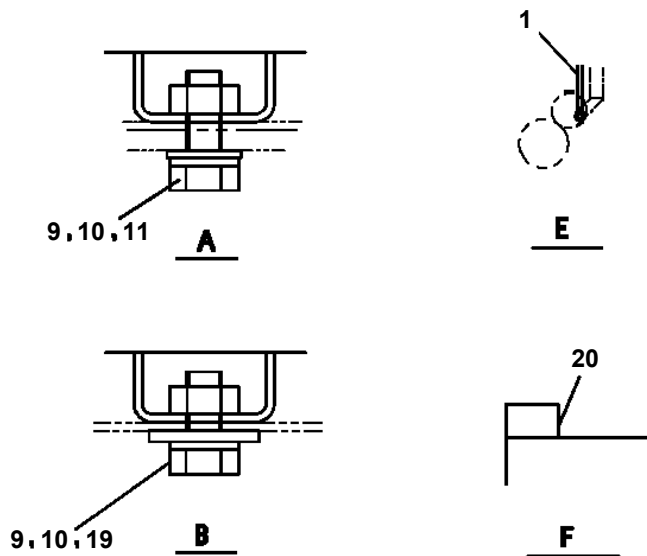

AT-141-1 42043110600 LOWER,NISSAN U-LG2YH41

Pos No.	Parts No	Parts Name	Qty	Unit	Technical Data	Serial No (Start)	Serial No (End)	Rem
1	42831381000	BOX,TOOL (LEFT/YONDENKO)	1					
2	90101210025	BOLT	8		M10X25			
3	90302041001	WASHER,SPRING	8		10			
4	90303071001	WASHER,PLAIN	4		10			
5	37000505950	PLATE	4		T=3.2			
6	42831380010	SUPPORT	1					
7	90101204014	BOLT	2		M4X14			
8	90302040401	WASHER,SPRING	2		4			
11	42831380050	PLATE	1			225489		
15	82460015112	CATCH (WITHOUT KEY)	2				226142	
	82461015112	CATCH (WITHOUT KEY)	2			226143		
16	82460015111	CATCH (WITH KEY)	2				226142	
	82461015111	CATCH (WITH KEY)	2			226143		
23	82464046120	GAS SPRING	2					
31	91910000400	KEY (NO.400)	2				226142	

**AT-141-1 42043110600 LOWER,NISSAN U-LG2YH41
PX1350135-03 BOX,TOOL (LEFT.WITH DRYER)**