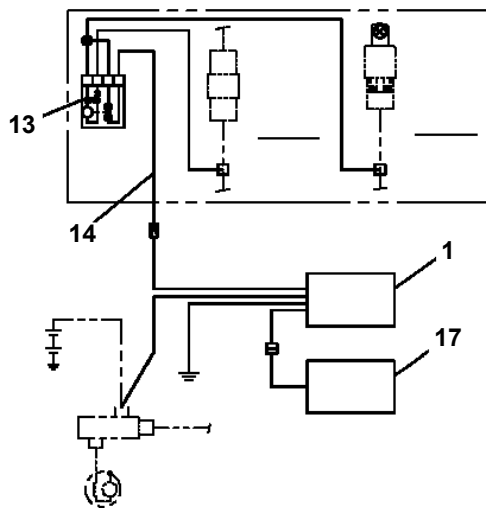

AT-141-1 42043110600 LOWER,NISSAN U-LG2YH41

Pos No.	Parts No	Parts Name	Qty	Unit	Technical Data	Serial No (Start)	Serial No (End)	Rem
1	42831381000	BOX,TOOL (LEFT/YONDENKO)	1					
2	90101210025	BOLT	8		M10X25			
3	90302041001	WASHER,SPRING	8		10			
4	90303071001	WASHER,PLAIN	4		10			
5	37000505950	PLATE	4		T=3.2			
6	42831380010	SUPPORT	1					
7	90101204014	BOLT	2		M4X14			
8	90302040401	WASHER,SPRING	2		4			
11	42831380050	PLATE	1			225489		
15	82460015112	CATCH (WITHOUT KEY)	2				226142	
	82461015112	CATCH (WITHOUT KEY)	2			226143		
16	82460015111	CATCH (WITH KEY)	2				226142	
	82461015111	CATCH (WITH KEY)	2			226143		
23	82464046120	GAS SPRING	2					
31	91910000400	KEY (NO.400)	2				226142	

**AT-141-1 42043110600 LOWER,NISSAN U-LG2YH41
PX1350135-03 BOX,TOOL (LEFT.WITH DRYER)**