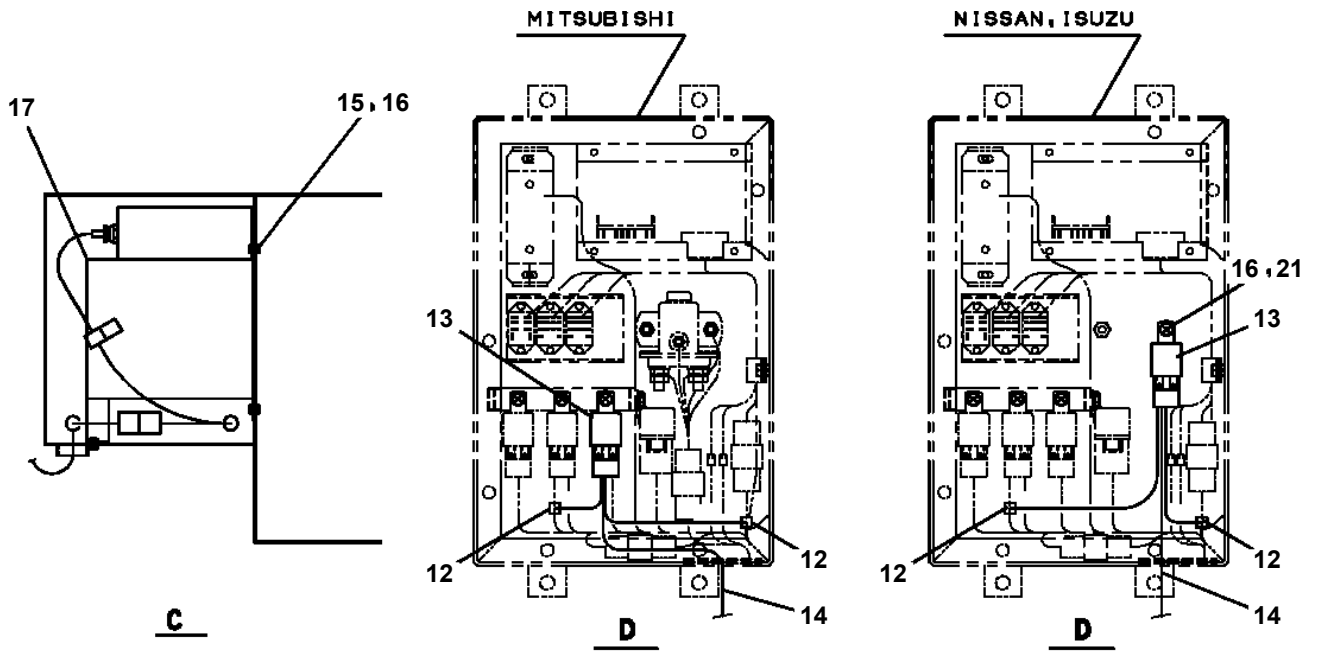

AT-141-1 42043110600 LOWER,NISSAN U-LG2YH41

Pos No.	Parts No	Parts Name	Qty	Unit	Technical Data	Serial No (Start)	Serial No (End)	Rem
1	42831381000	BOX,TOOL (LEFT/YONDENKO)	1					
2	90101210025	BOLT	8		M10X25			
3	90302041001	WASHER,SPRING	8		10			
4	90303071001	WASHER,PLAIN	4		10			
5	37000505950	PLATE	4		T=3.2			
6	42831380010	SUPPORT	1					
7	90101204014	BOLT	2		M4X14			
8	90302040401	WASHER,SPRING	2		4			
11	42831380050	PLATE	1			225489		
15	82460015112	CATCH (WITHOUT KEY)	2				226142	
	82461015112	CATCH (WITHOUT KEY)	2			226143		
16	82460015111	CATCH (WITH KEY)	2				226142	
	82461015111	CATCH (WITH KEY)	2			226143		
23	82464046120	GAS SPRING	2					
31	91910000400	KEY (NO.400)	2				226142	

**AT-141-1 42043110600 LOWER,NISSAN U-LG2YH41
PX1350135-03 BOX,TOOL (LEFT.WITH DRYER)**