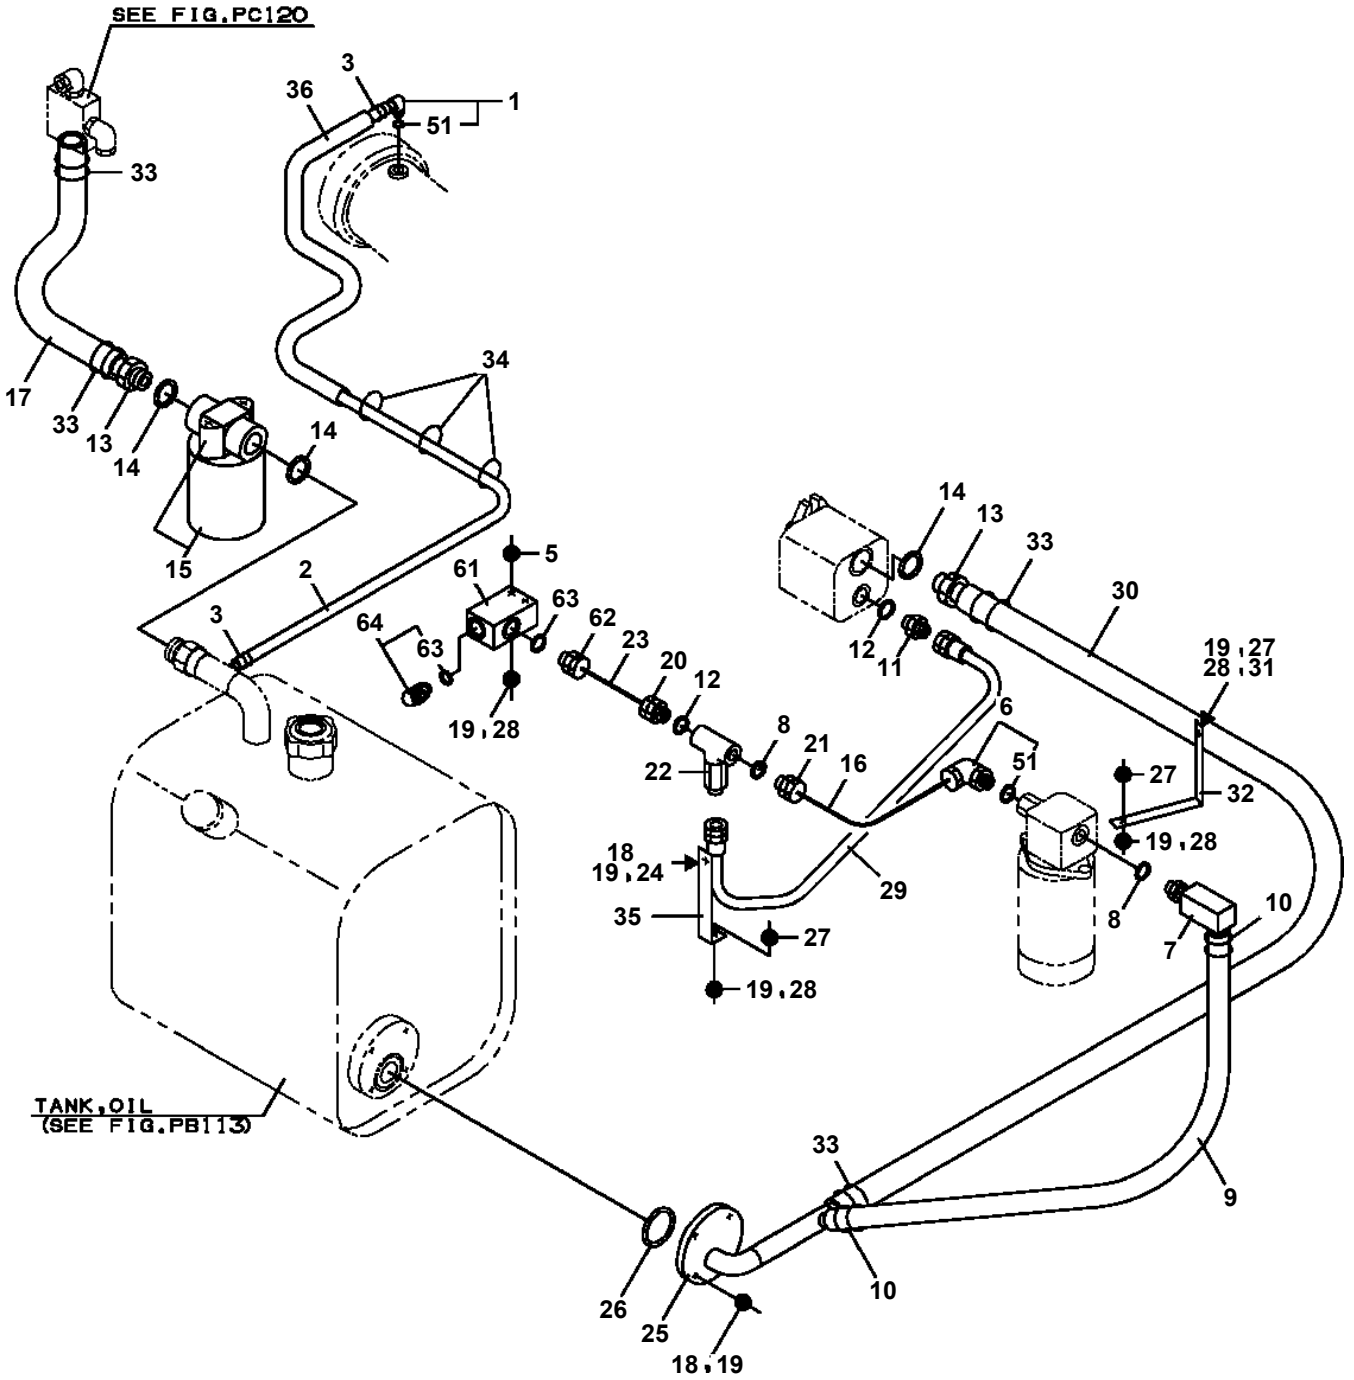

# **AT-121-1 43007130100 LOWER,HINO KK-XZU301E-TKMQ**

PB1050172-00 OPE.ASSY,P.T.O. (COUPLING)  
PB1100101-02 PUMP,HYDRAULIC (EMERGENCY)  
PB1100277-01 PUMP,HYDRAULIC  
PB1110007-01 PUMP INSTALLATION  
PB1110008-00 MOUNT,PUMP (EMERGENCY)  
PB1411357-00 PIPING,LOWER  
PH5031617-00 HARNESS (MAIN)  
PH5031618-00 HARNESS (MAIN)  
PH5034401-00 HARNESS  
PI1140165-00 VALVE,CHECK (MORIKAWA GAUGE)  
PI1140167-00 VALVE,CHECK (UZUMAKI)  
PI1300061-02 FILTER,OIL (YAMASHIN)  
PK1180006-02 DECK  
PK1180007-00 DECK  
PK1230051-01 WEIGHT  
PK1330194-00 COVER  
PL1030947-00 OPE.ASSY,ACCELERATOR  
PN1013237-03 ELEC.ASSY (CARRIER)  
PN1410012-00 MOTOR,ELECTRIC  
PO1013833-01 PLATE ASSY,NAME (VEHICLE HEIGHT)  
PP5500003-00 PUMP,OIL (32CC:L)  
PX1030487-00 FENDER  
PX1030550-00 FENDER  
PX1170479-01 ATTACHMENT PARTS,CRANE FRAME  
PX1170537-00 ATTACHMENT PARTS,CRANE FRAME  
PX1200449-00 GUARD,SIDE  
PX1210041-00 GUARD  
PX1260188-00 STEP  
PX1270123-00 WOOD BLOCK  
PX1310153-02 MOUNT,LAMP (TAIL)  
PX1390616-02 MODIFICATION PARTS  
PX1390691-00 MODIFICATION PARTS  
PX1410202-03 MOUNT,TIRE  
PX1410204-00 MOUNT,TIRE  
PX1830013-00 COUPLING  
PZ0000000-00 HARNESS

# AT-121-1 43007130100 LOWER,HINO KK-XZU301E-TKMQ

Pos No.	Parts No	Parts Name	Qty	Unit	Technical Data	Serial No (Start)	Serial No (End)	Remarks
4	36625115010	JOINT	1					
5	91002801800	O-RING	1		1B P18			
50	36625250000	VALVE,CHECK (UZUMAKI)	1					

# AT-121-1 43007130100 LOWER,HINO KK-XZU301E-TKMQ

Pos No.	Parts No	Parts Name	Qty	Unit	Technical Data	Serial No (Start)	Serial No (End)	Remarks	Page
50	36652335010	GASKET	2						
51	36652335020	GASKET	2						
54	53063551010	SEAL,OIL	1						
55	80602110360	RING,RITAINING	1		R36				
100	36652840000	PUMP,OIL (32CC:L)	1						