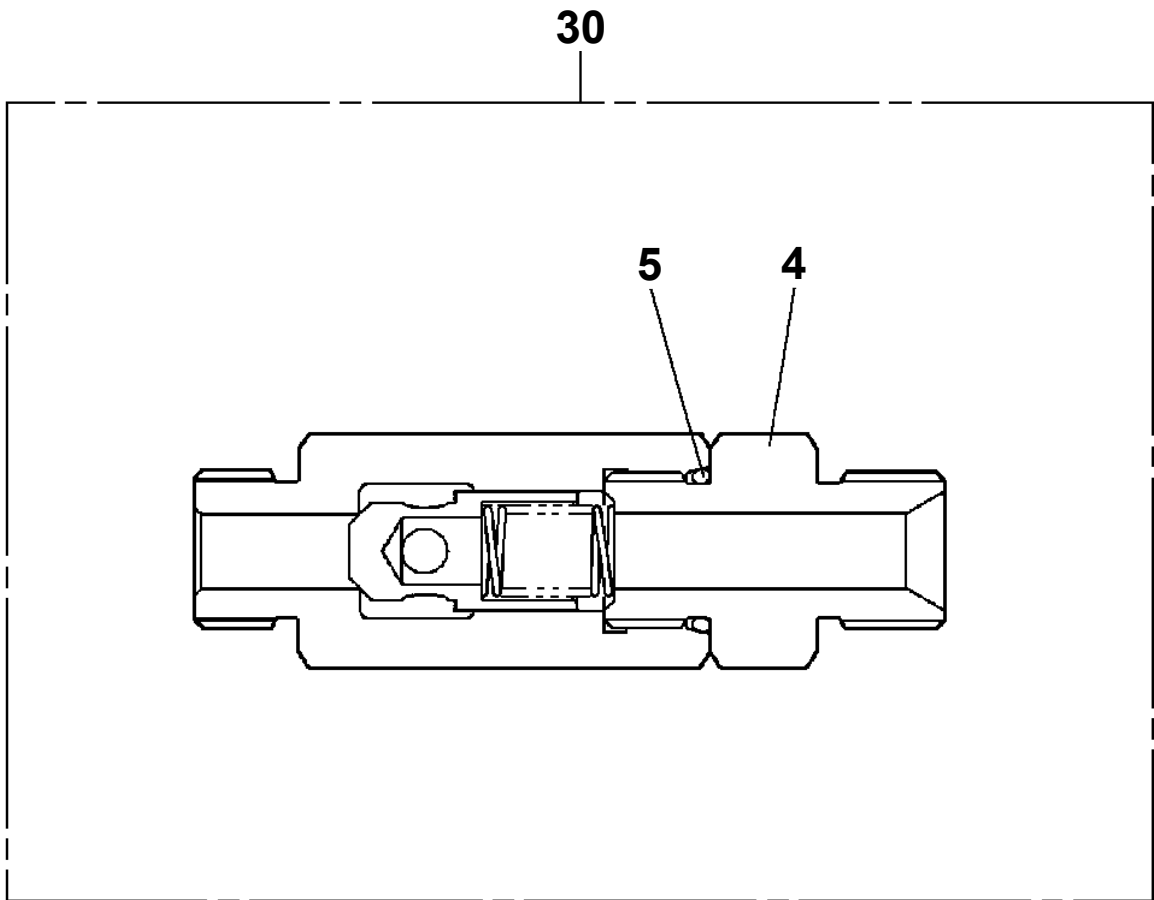

**AT-147-3 43010132600 LOWER,HINO TKG-XZU600F-TKFSC6**

PO1000127-01 INDICATION PLATES

PX2001627-00 CARRIER UNIT

PX3000847-00 MOUNTING UNIT

ASSEMBLY

CLICK HERE TO **DOWNLOAD** THE COMPLETE MANUAL

- Thank you very much for reading the preview of the manual.
- You can download the complete manual from: [www.heydownloads.com](http://www.heydownloads.com) by clicking the link below

- Please note: If there is no response to CLICKING the link, please download this PDF first and then click on it.

CLICK HERE TO **DOWNLOAD** THE COMPLETE MANUAL

**AT-147-3 43010132600 LOWER,HINO TKG-XZU600F-TKFSC6  
PB1110007-01 PUMP INSTALLATION**

AT-147-3 43010132600 LOWER,HINO TKG-XZU600F-TKFSC6  
 PH5031090-00 HARNESS

100

**AT-147-3 43010132600 LOWER,HINO TKG-XZU600F-TKFSC6  
PI1140189-00 VALVE,CHECK**

AT-147-3 43010132600 LOWER, HINO TKG-XZU600F-TKFSC6  
 PN1014646-01 ELEC.ASSY (ISUZU, TOYOTA, HINO/ KEY SW INTERLOCK RELAY)