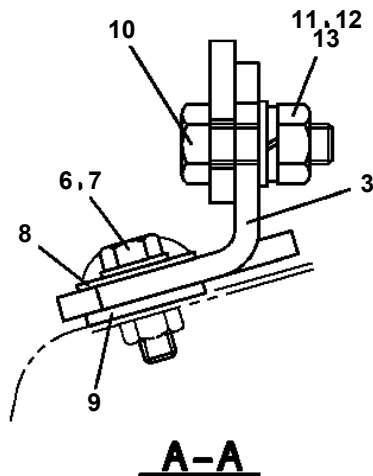

AT-147-3 43010132600 LOWER,HINO TKG-XZU600F-TKFSC6  
 PH5031090-00 HARNESS

100

**AT-147-3 43010132600 LOWER,HINO TKG-XZU600F-TKFSC6  
PI1140189-00 VALVE,CHECK**

AT-147-3 43010132600 LOWER, HINO TKG-XZU600F-TKFSC6  
 PN1014646-01 ELEC.ASSY (ISUZU, TOYOTA, HINO/ KEY SW INTERLOCK RELAY)

いすゞ

いすゞ・トヨタ・日野

AT-147-3 43010132600 LOWER, HINO TKG-XZU600F-TKFSC6  
PX1370303-00 GUARD, CAB

CLICK HERE TO **DOWNLOAD** THE COMPLETE MANUAL

- Thank you very much for reading the preview of the manual.
- You can download the complete manual from: [www.heydownloads.com](http://www.heydownloads.com) by clicking the link below