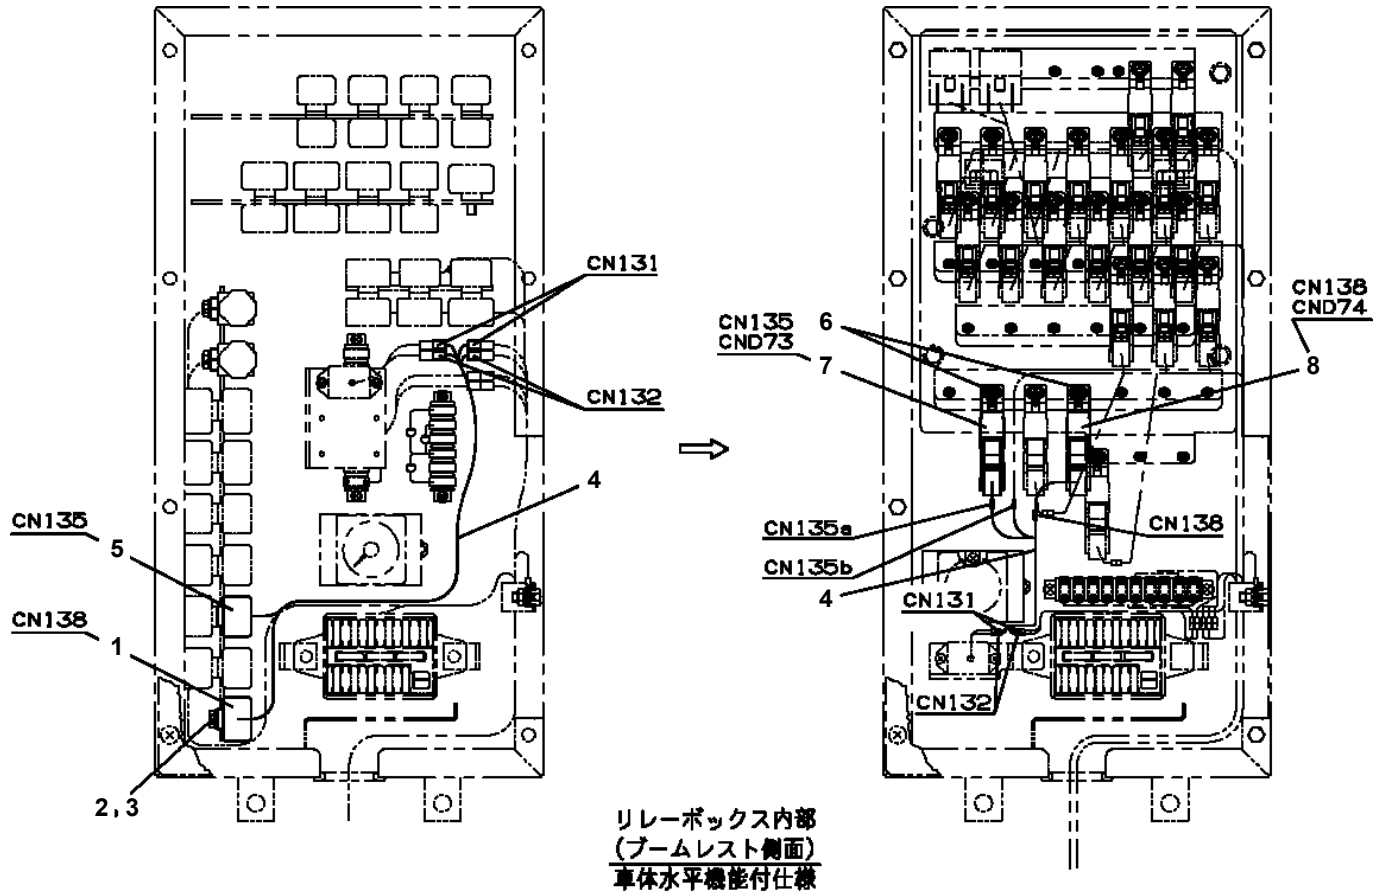

**AT-147-3 43010132600 LOWER,HINO TKG-XZU600F-TKFSC6**

PO1000127-01 INDICATION PLATES

PX2001627-00 CARRIER UNIT

PX3000847-00 MOUNTING UNIT

ASSEMBLY

CLICK HERE TO **DOWNLOAD** THE COMPLETE MANUAL

- Thank you very much for reading the preview of the manual.
- You can download the complete manual from: [www.heydownloads.com](http://www.heydownloads.com) by clicking the link below

- Please note: If there is no response to CLICKING the link, please download this PDF first and then click on it.

CLICK HERE TO **DOWNLOAD** THE COMPLETE MANUAL

**AT-147-3 43010132600 LOWER,HINO TKG-XZU600F-TKFSC6  
PB1110007-01 PUMP INSTALLATION**

AT-147-3 43010132600 LOWER,HINO TKG-XZU600F-TKFSC6  
 PH5031090-00 HARNESS

100

**AT-147-3 43010132600 LOWER,HINO TKG-XZU600F-TKFSC6  
PI1140189-00 VALVE,CHECK**

AT-147-3 43010132600 LOWER, HINO TKG-XZU600F-TKFSC6  
 PN1014646-01 ELEC.ASSY (ISUZU, TOYOTA, HINO/ KEY SW INTERLOCK RELAY)

いすゞ

いすゞ・トヨタ・日野

AT-147-3 43010132600 LOWER, HINO TKG-XZU600F-TKFSC6  
PX1370303-00 GUARD, CAB

CLICK HERE TO **DOWNLOAD** THE COMPLETE MANUAL

- Thank you very much for reading the preview of the manual.
- You can download the complete manual from: [www.heydownloads.com](http://www.heydownloads.com) by clicking the link below