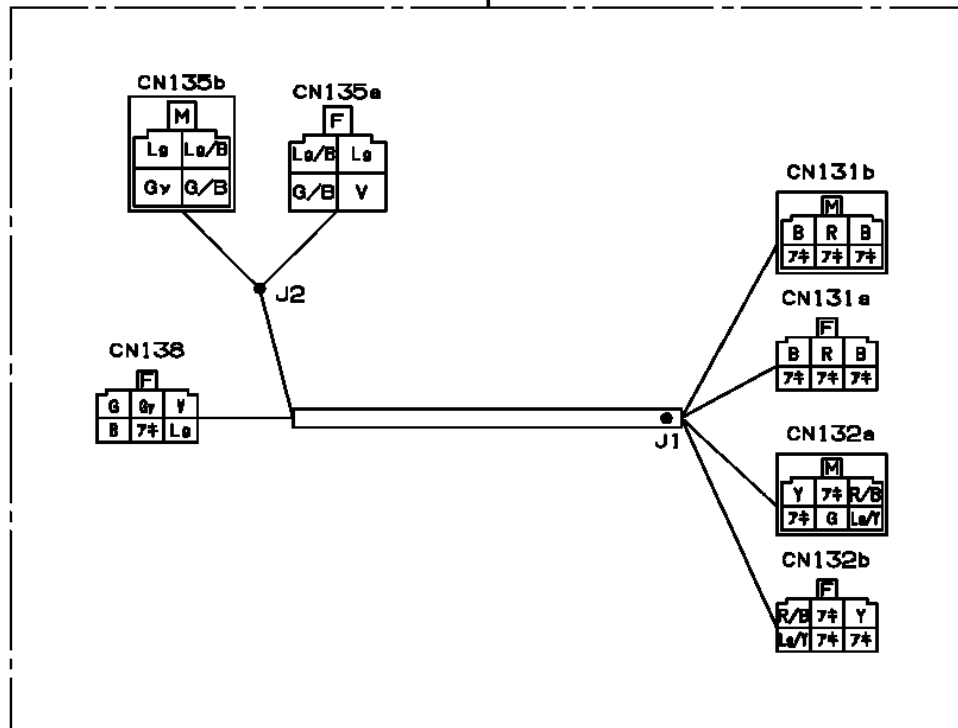

**AT-147-3 43010132600 LOWER,HINO TKG-XZU600F-TKFSC6**

PO1000127-01 INDICATION PLATES

PX2001627-00 CARRIER UNIT

PX3000847-00 MOUNTING UNIT

ASSEMBLY

CLICK HERE TO **DOWNLOAD** THE COMPLETE MANUAL

- Thank you very much for reading the preview of the manual.
- You can download the complete manual from: [www.heydownloads.com](http://www.heydownloads.com) by clicking the link below

- Please note: If there is no response to CLICKING the link, please download this PDF first and then click on it.

CLICK HERE TO **DOWNLOAD** THE COMPLETE MANUAL

**AT-147-3 43010132600 LOWER,HINO TKG-XZU600F-TKFSC6  
PB1110007-01 PUMP INSTALLATION**

AT-147-3 43010132600 LOWER,HINO TKG-XZU600F-TKFSC6  
 PH5031090-00 HARNESS

100

**AT-147-3 43010132600 LOWER,HINO TKG-XZU600F-TKFSC6  
PI1140189-00 VALVE,CHECK**

AT-147-3 43010132600 LOWER, HINO TKG-XZU600F-TKFSC6  
 PN1014646-01 ELEC.ASSY (ISUZU, TOYOTA, HINO/ KEY SW INTERLOCK RELAY)

いすゞ

いすゞ・トヨタ・日野

AT-147-3 43010132600 LOWER, HINO TKG-XZU600F-TKFSC6  
PX1370303-00 GUARD, CAB

CLICK HERE TO **DOWNLOAD** THE COMPLETE MANUAL

- Thank you very much for reading the preview of the manual.
- You can download the complete manual from: [www.heydownloads.com](http://www.heydownloads.com) by clicking the link below