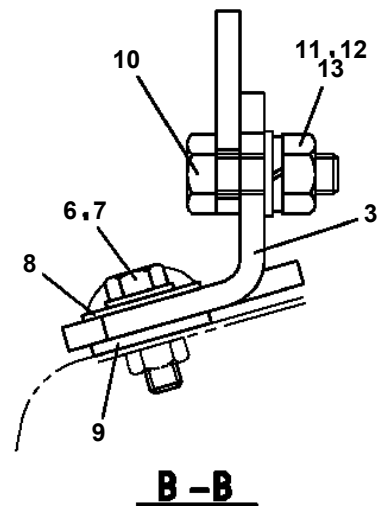

AT-147-3 43010132600 LOWER,HINO TKG-XZU600F-TKFSC6  
 PH5031090-00 HARNESS

100

**AT-147-3 43010132600 LOWER,HINO TKG-XZU600F-TKFSC6  
PI1140189-00 VALVE,CHECK**

AT-147-3 43010132600 LOWER, HINO TKG-XZU600F-TKFSC6  
 PN1014646-01 ELEC.ASSY (ISUZU, TOYOTA, HINO/ KEY SW INTERLOCK RELAY)

いすゞ

いすゞ・トヨタ・日野

AT-147-3 43010132600 LOWER, HINO TKG-XZU600F-TKFSC6  
PX1370303-00 GUARD, CAB

CLICK HERE TO **DOWNLOAD** THE COMPLETE MANUAL

- Thank you very much for reading the preview of the manual.
- You can download the complete manual from: [www.heydownloads.com](http://www.heydownloads.com) by clicking the link below