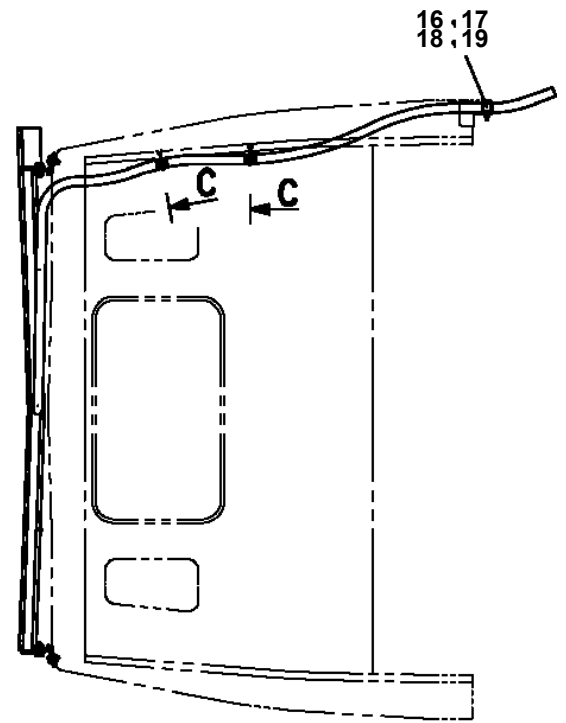

AT-147-3 43010132600 LOWER,HINO TKG-XZU600F-TKFSC6  
 PH5031090-00 HARNESS

100

**AT-147-3 43010132600 LOWER,HINO TKG-XZU600F-TKFSC6  
PI1140189-00 VALVE,CHECK**

AT-147-3 43010132600 LOWER, HINO TKG-XZU600F-TKFSC6  
 PN1014646-01 ELEC.ASSY (ISUZU, TOYOTA, HINO/ KEY SW INTERLOCK RELAY)

いすゞ

いすゞ・トヨタ・日野

AT-147-3 43010132600 LOWER, HINO TKG-XZU600F-TKFSC6  
PX1370303-00 GUARD, CAB

CLICK HERE TO **DOWNLOAD** THE COMPLETE MANUAL

- Thank you very much for reading the preview of the manual.
- You can download the complete manual from: [www.heydownloads.com](http://www.heydownloads.com) by clicking the link below