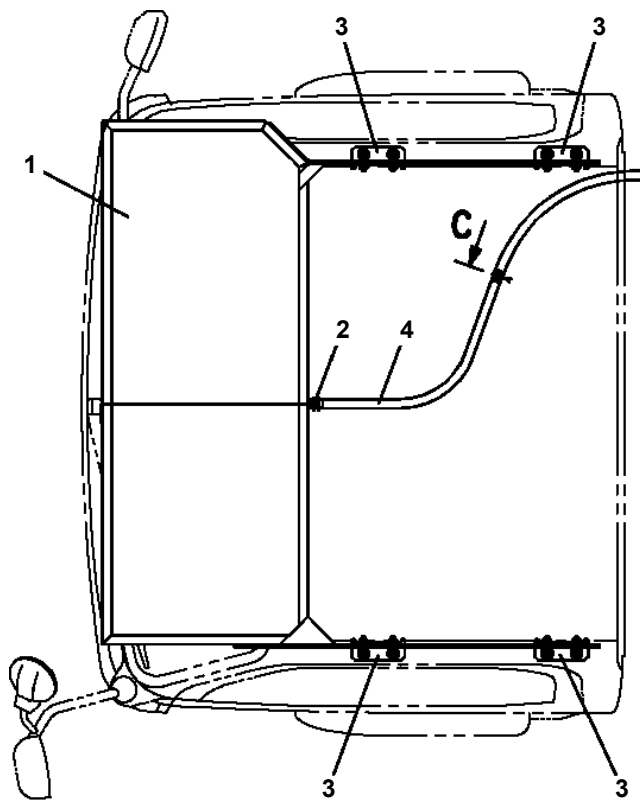

AT-147-3 43010132600 LOWER,HINO TKG-XZU600F-TKFSC6  
 PH5031090-00 HARNESS

100

**AT-147-3 43010132600 LOWER,HINO TKG-XZU600F-TKFSC6  
PI1140189-00 VALVE,CHECK**

AT-147-3 43010132600 LOWER, HINO TKG-XZU600F-TKFSC6  
 PN1014646-01 ELEC.ASSY (ISUZU, TOYOTA, HINO/ KEY SW INTERLOCK RELAY)

いすゞ

いすゞ・トヨタ・日野

AT-147-3 43010132600 LOWER, HINO TKG-XZU600F-TKFSC6  
PX1370303-00 GUARD, CAB

CLICK HERE TO **DOWNLOAD** THE COMPLETE MANUAL

- Thank you very much for reading the preview of the manual.
- You can download the complete manual from: [www.heydownloads.com](http://www.heydownloads.com) by clicking the link below