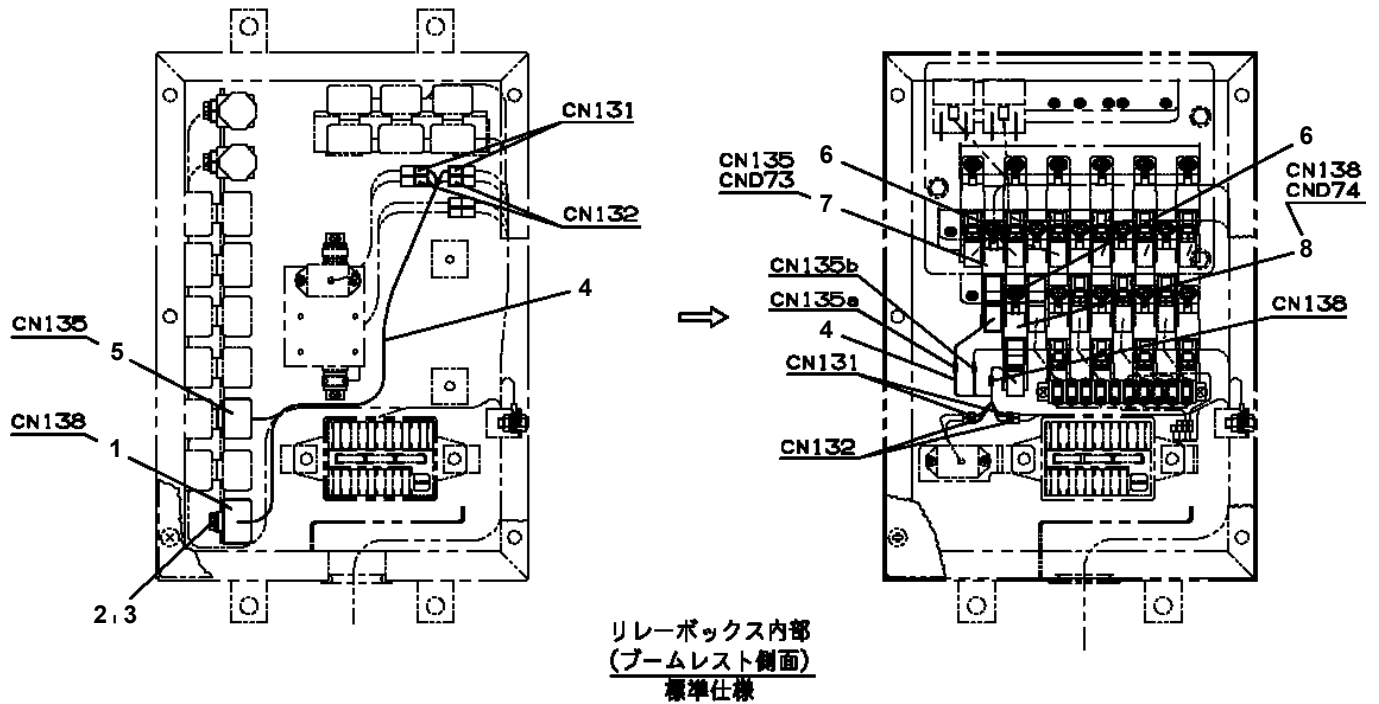

**AT-147-3 43010132600 LOWER,HINO TKG-XZU600F-TKFSC6**

PO1000127-01 INDICATION PLATES

PX2001627-00 CARRIER UNIT

PX3000847-00 MOUNTING UNIT

ASSEMBLY

CLICK HERE TO **DOWNLOAD** THE COMPLETE MANUAL

- Thank you very much for reading the preview of the manual.
- You can download the complete manual from: [www.heydownloads.com](http://www.heydownloads.com) by clicking the link below

- Please note: If there is no response to CLICKING the link, please download this PDF first and then click on it.

CLICK HERE TO **DOWNLOAD** THE COMPLETE MANUAL

**AT-147-3 43010132600 LOWER,HINO TKG-XZU600F-TKFSC6  
PB1110007-01 PUMP INSTALLATION**

AT-147-3 43010132600 LOWER,HINO TKG-XZU600F-TKFSC6  
 PH5031090-00 HARNESS

100

**AT-147-3 43010132600 LOWER,HINO TKG-XZU600F-TKFSC6  
PI1140189-00 VALVE,CHECK**

AT-147-3 43010132600 LOWER, HINO TKG-XZU600F-TKFSC6  
 PN1014646-01 ELEC.ASSY (ISUZU, TOYOTA, HINO/ KEY SW INTERLOCK RELAY)

いすゞ

いすゞ・トヨタ・日野

AT-147-3 43010132600 LOWER, HINO TKG-XZU600F-TKFSC6  
PX1370303-00 GUARD, CAB

CLICK HERE TO **DOWNLOAD** THE COMPLETE MANUAL

- Thank you very much for reading the preview of the manual.
- You can download the complete manual from: [www.heydownloads.com](http://www.heydownloads.com) by clicking the link below