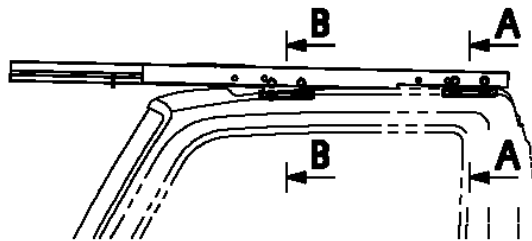

AT-147-3 43010132600 LOWER,HINO TKG-XZU600F-TKFSC6  
 PH5031090-00 HARNESS

100

**AT-147-3 43010132600 LOWER,HINO TKG-XZU600F-TKFSC6  
PI1140189-00 VALVE,CHECK**

AT-147-3 43010132600 LOWER, HINO TKG-XZU600F-TKFSC6  
 PN1014646-01 ELEC.ASSY (ISUZU, TOYOTA, HINO/ KEY SW INTERLOCK RELAY)

いすゞ

いすゞ・トヨタ・日野

AT-147-3 43010132600 LOWER, HINO TKG-XZU600F-TKFSC6  
PX1370303-00 GUARD, CAB

CLICK HERE TO **DOWNLOAD** THE COMPLETE MANUAL

- Thank you very much for reading the preview of the manual.
- You can download the complete manual from: [www.heydownloads.com](http://www.heydownloads.com) by clicking the link below