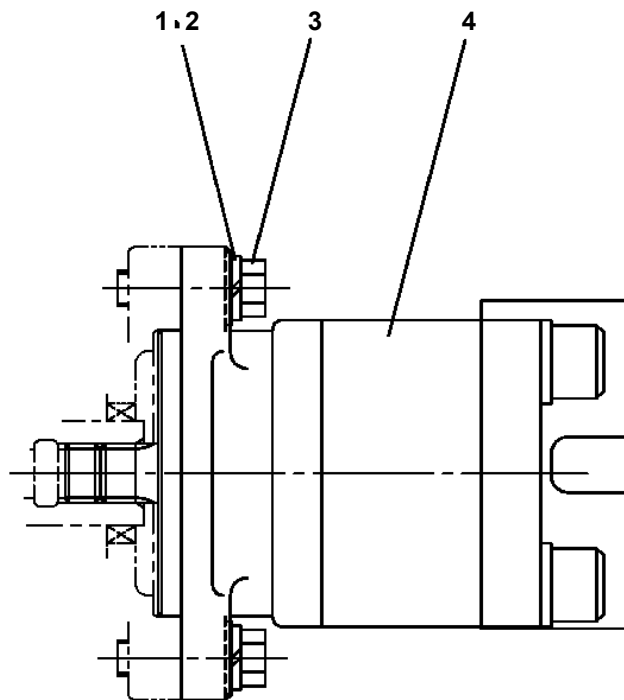

**AT-147-3 43010132600 LOWER,HINO TKG-XZU600F-TKFSC6**

PO1000127-01 INDICATION PLATES

PX2001627-00 CARRIER UNIT

PX3000847-00 MOUNTING UNIT

ASSEMBLY

CLICK HERE TO **DOWNLOAD** THE COMPLETE MANUAL

- Thank you very much for reading the preview of the manual.
- You can download the complete manual from: [www.heydownloads.com](http://www.heydownloads.com) by clicking the link below

- Please note: If there is no response to CLICKING the link, please download this PDF first and then click on it.

CLICK HERE TO **DOWNLOAD** THE COMPLETE MANUAL

**AT-147-3 43010132600 LOWER,HINO TKG-XZU600F-TKFSC6  
PB1110007-01 PUMP INSTALLATION**

AT-147-3 43010132600 LOWER,HINO TKG-XZU600F-TKFSC6  
 PH5031090-00 HARNESS

100

**AT-147-3 43010132600 LOWER,HINO TKG-XZU600F-TKFSC6  
PI1140189-00 VALVE,CHECK**

AT-147-3 43010132600 LOWER, HINO TKG-XZU600F-TKFSC6  
 PN1014646-01 ELEC.ASSY (ISUZU, TOYOTA, HINO/ KEY SW INTERLOCK RELAY)