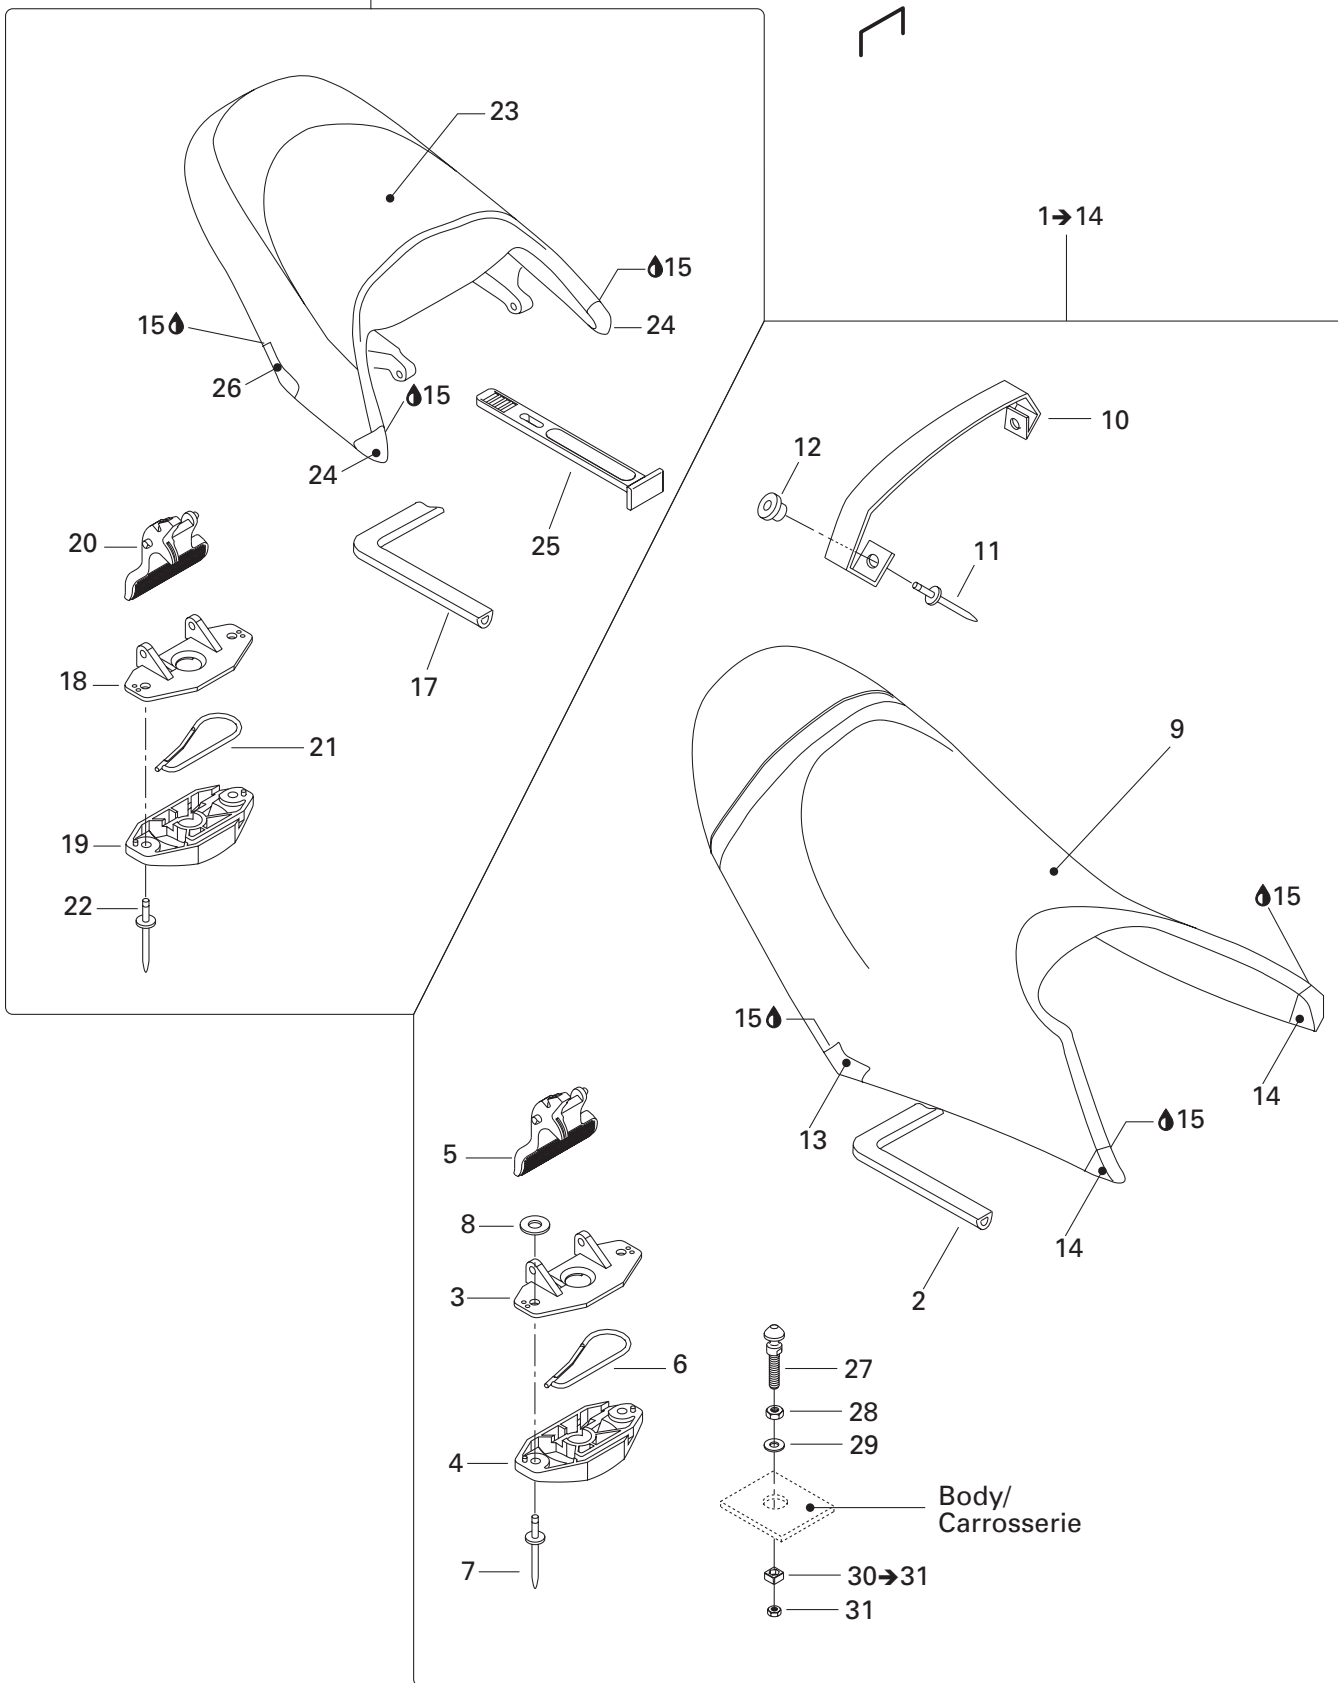

SEA-DOO® 2003

Parts Catalog
Catalogue de pièces

GTX⁺

4-TEC™ LTD Supercharged
4-TEC™ Supercharged

2 1 9 3 0 1 4 3 0

CLICK HERE TO **DOWNLOAD** THE COMPLETE MANUAL

- Thank you very much for reading the preview of the manual.
- You can download the complete manual from: www.heydownloads.com by clicking the link below

16→26

32

1→14

CLICK HERE TO **DOWNLOAD** THE COMPLETE MANUAL

- Thank you very much for reading the preview of the manual.
- You can download the complete manual from: www.heydownloads.com by clicking the link below