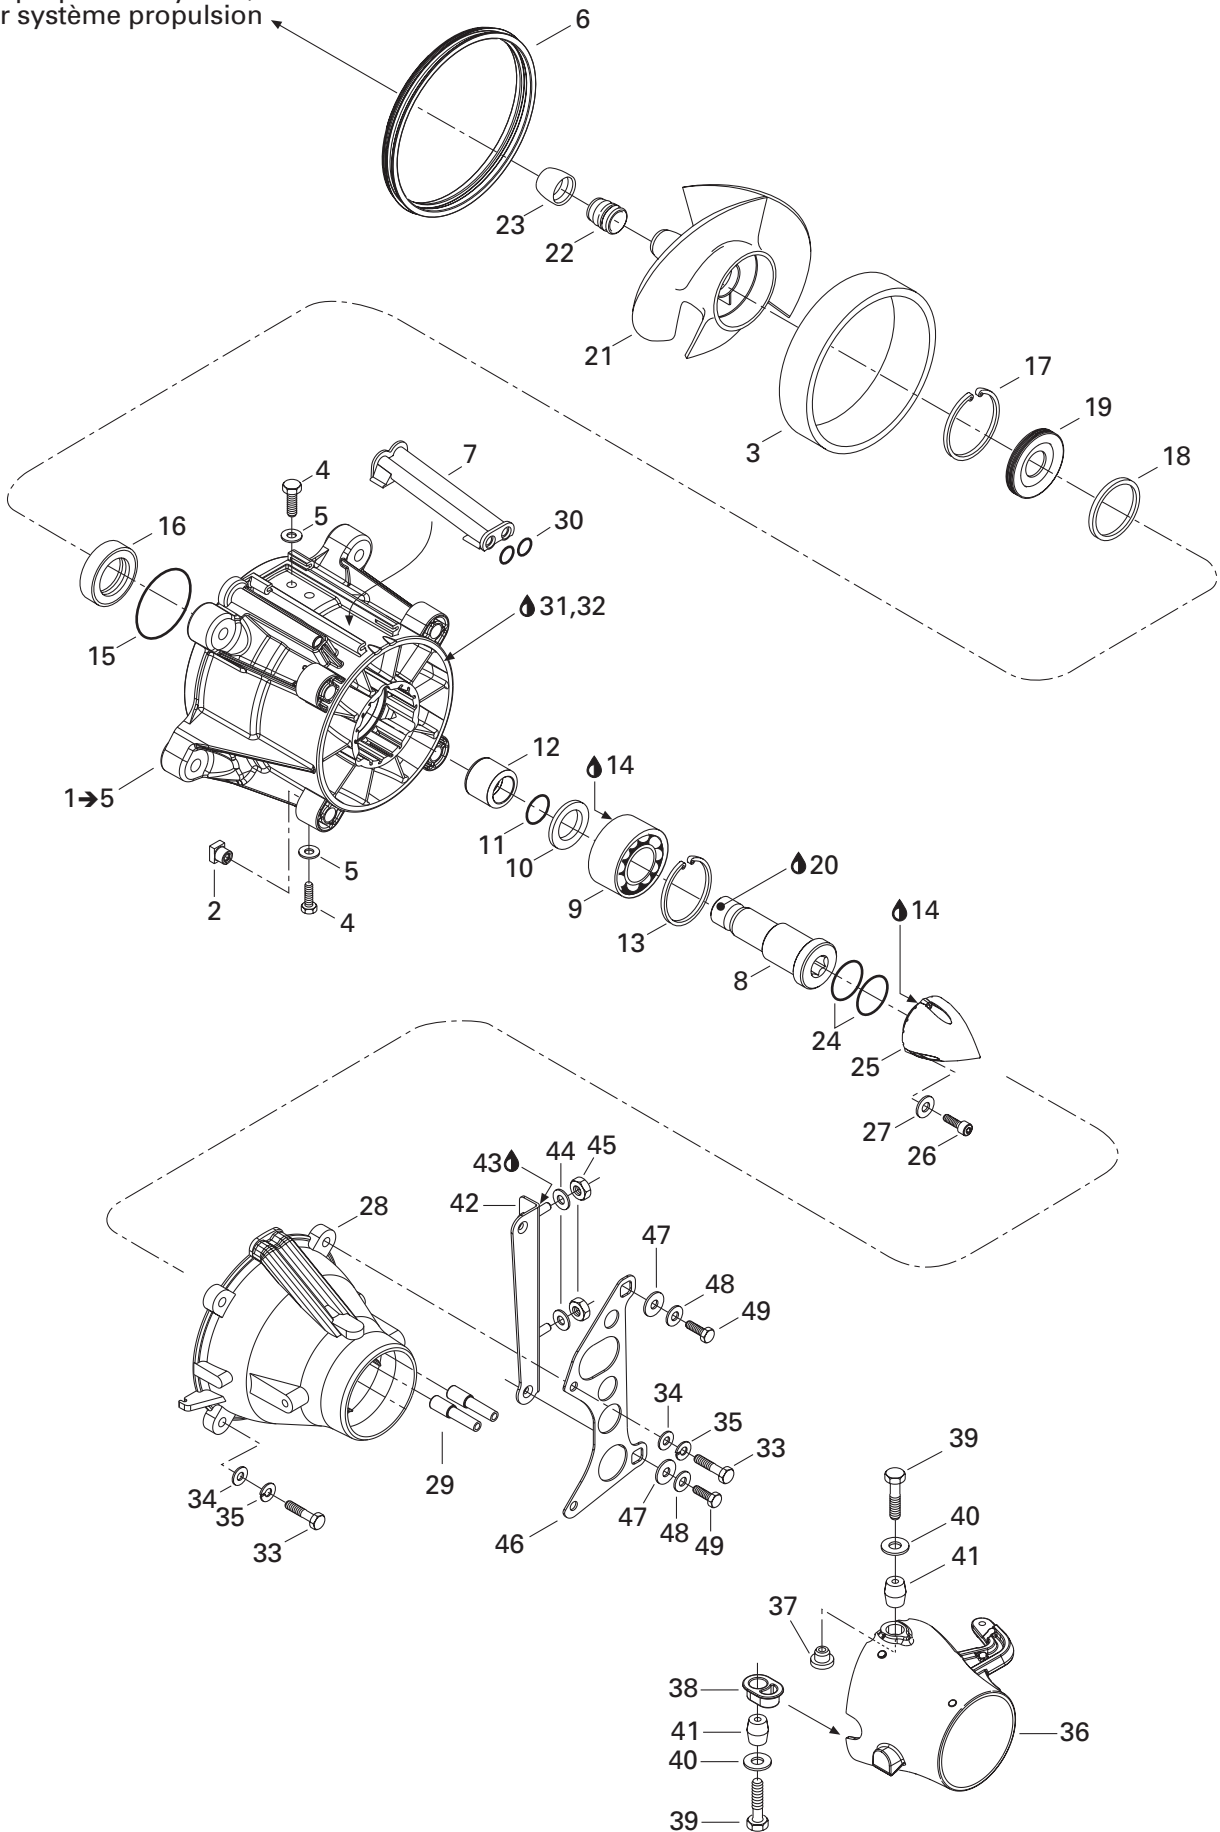

See propulsion system/
Voir système propulsion