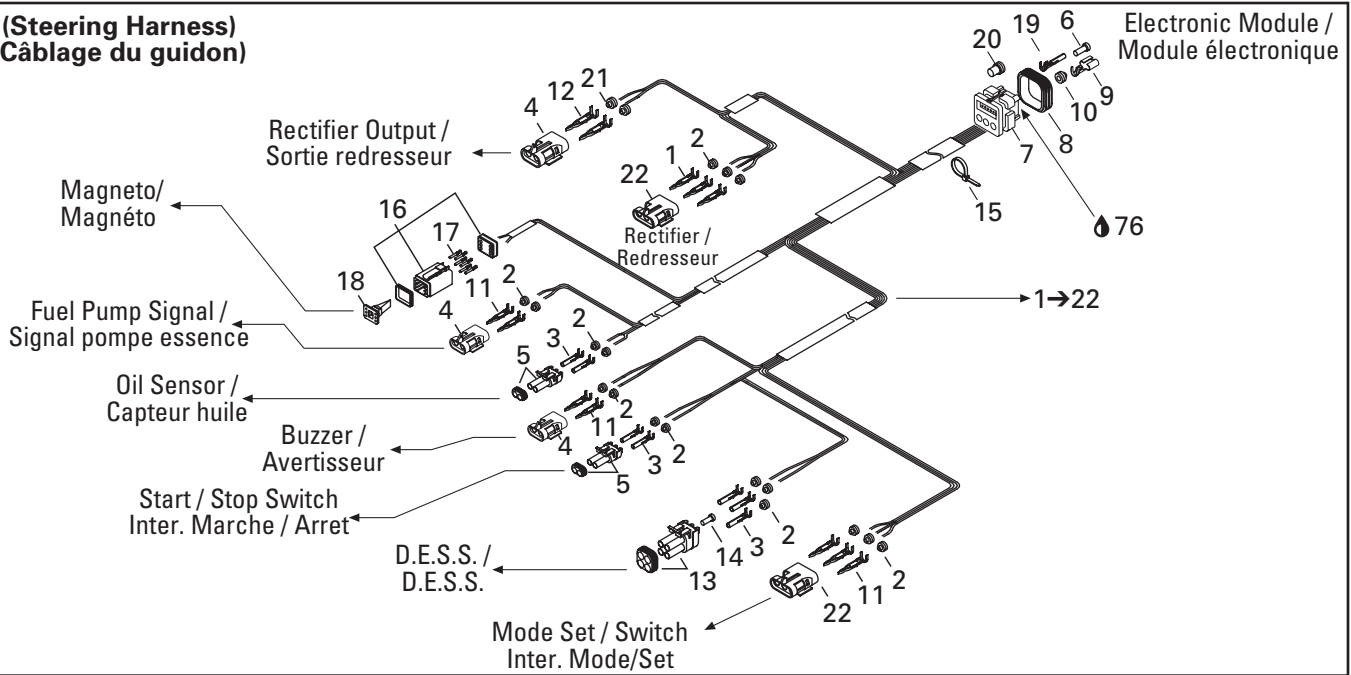

# SEADOO®

**PARTS  
CATALOG**

**CATALOGUE DE  
PIECES**

219 300 860

**GTX DI**

5649 / 5659

CLICK HERE TO **DOWNLOAD** THE COMPLETE MANUAL

- Thank you very much for reading the preview of the manual.
- You can download the complete manual from: [www.heydownloads.com](http://www.heydownloads.com) by clicking the link below

**(Rear Harness)  
(Câblage arrière)**

**(Engine Harness)  
(Câblage moteur)**

**Typical Connection**  
(Simple or Multiple Circuits)

**Connexion typique**  
(circuits simple ou multiple)

**(Deutsch) Typical Connection**  
(Double or Multiple Circuits)