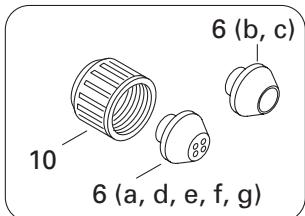

# SEADOO®

**PARTS  
CATALOG**

**CATALOGUE DE  
PIECES**

219 300 860

**GTX DI**

5649 / 5659

CLICK HERE TO **DOWNLOAD** THE COMPLETE MANUAL

- Thank you very much for reading the preview of the manual.
- You can download the complete manual from: [www.heydownloads.com](http://www.heydownloads.com) by clicking the link below

**(Rear Harness)  
(Câblage arrière)**

**(Engine Harness)  
(Câblage moteur)**

**Typical Connection**  
(Simple or Multiple Circuits)

**Connexion typique**  
(circuits simple ou multiple)

**(Deutsch) Typical Connection**  
(Double or Multiple Circuits)

**Connexion typique (Deutsch)**  
(circuits double ou multiple)

CLICK HERE TO **DOWNLOAD** THE COMPLETE MANUAL

- Thank you very much for reading the preview of the manual.
- You can download the complete manual from: [www.heydownloads.com](http://www.heydownloads.com) by clicking the link below