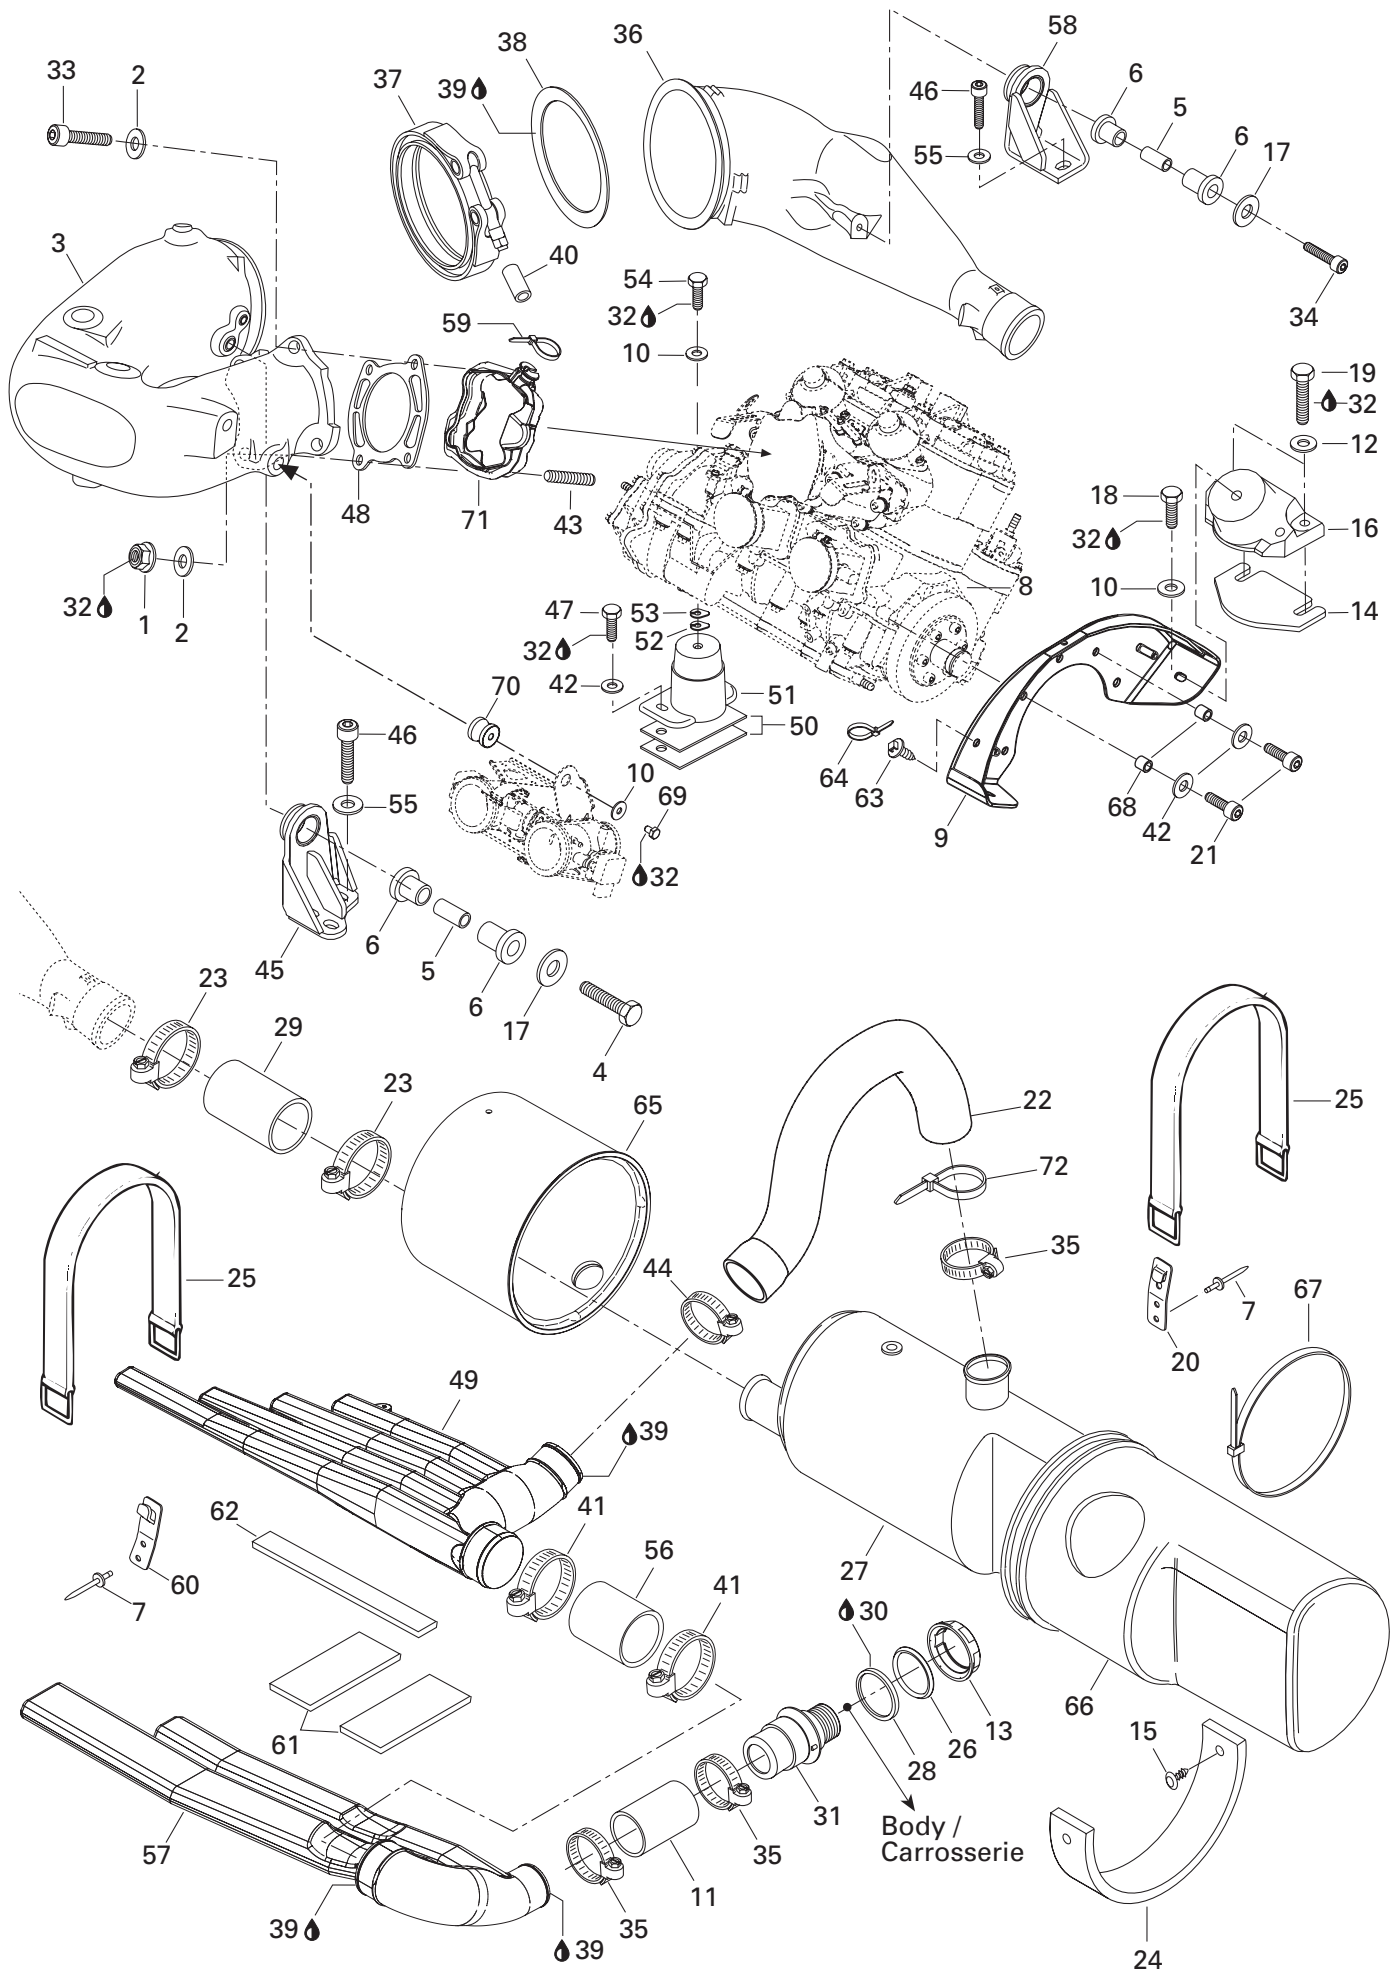

# SEADOO®

**PARTS  
CATALOG**

**CATALOGUE DE  
PIECES**

219 300 860

**GTX DI**

5649 / 5659

CLICK HERE TO **DOWNLOAD** THE COMPLETE MANUAL

- Thank you very much for reading the preview of the manual.
- You can download the complete manual from: [www.heydownloads.com](http://www.heydownloads.com) by clicking the link below

- Please note: If there is no response to CLICKING the link, please download this PDF first and then click on it.

CLICK HERE TO **DOWNLOAD** THE COMPLETE MANUAL

**(Steering Harness)  
(Câblage du guidon)**

**(Rear Harness)  
(Câblage arrière)**

**(Engine Harness)  
(Câblage moteur)**

**Typical Connection**  
(Simple or Multiple Circuits)

**Connexion typique**  
(circuits simple ou multiple)

**(Deutsch) Typical Connection**  
(Double or Multiple Circuits)