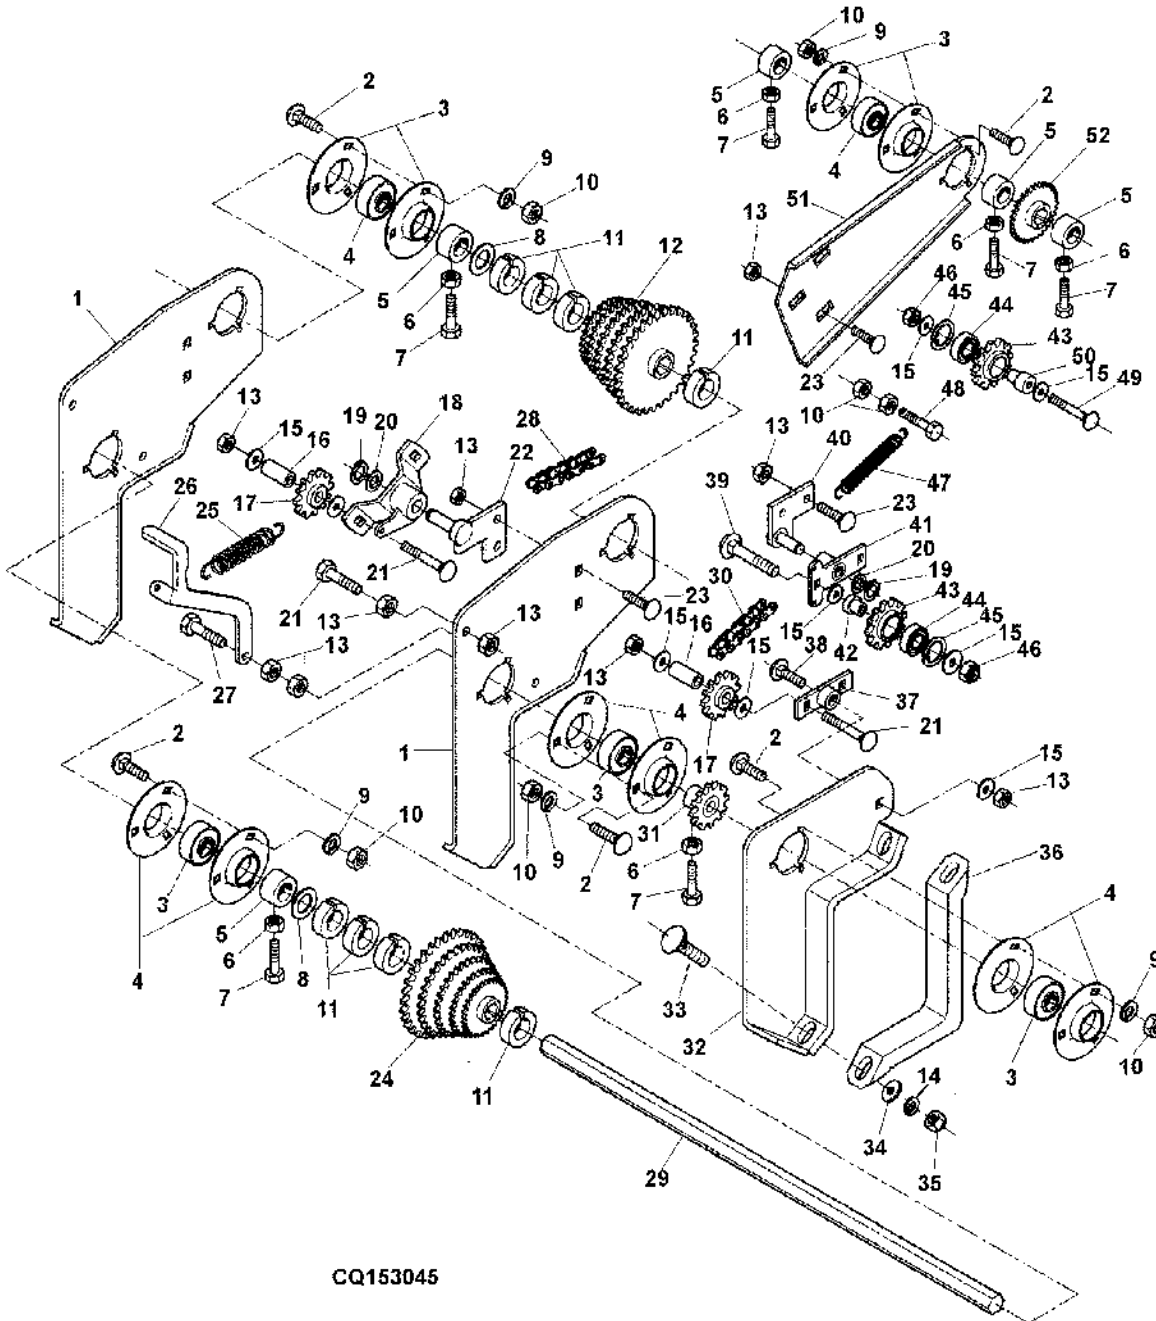

TRANSMISSAO DA SEMENTE
SEED DRIVE
TRANSMISION DE LA SEMILLA
CQ153045 -UN-29OCT01

CQ153045