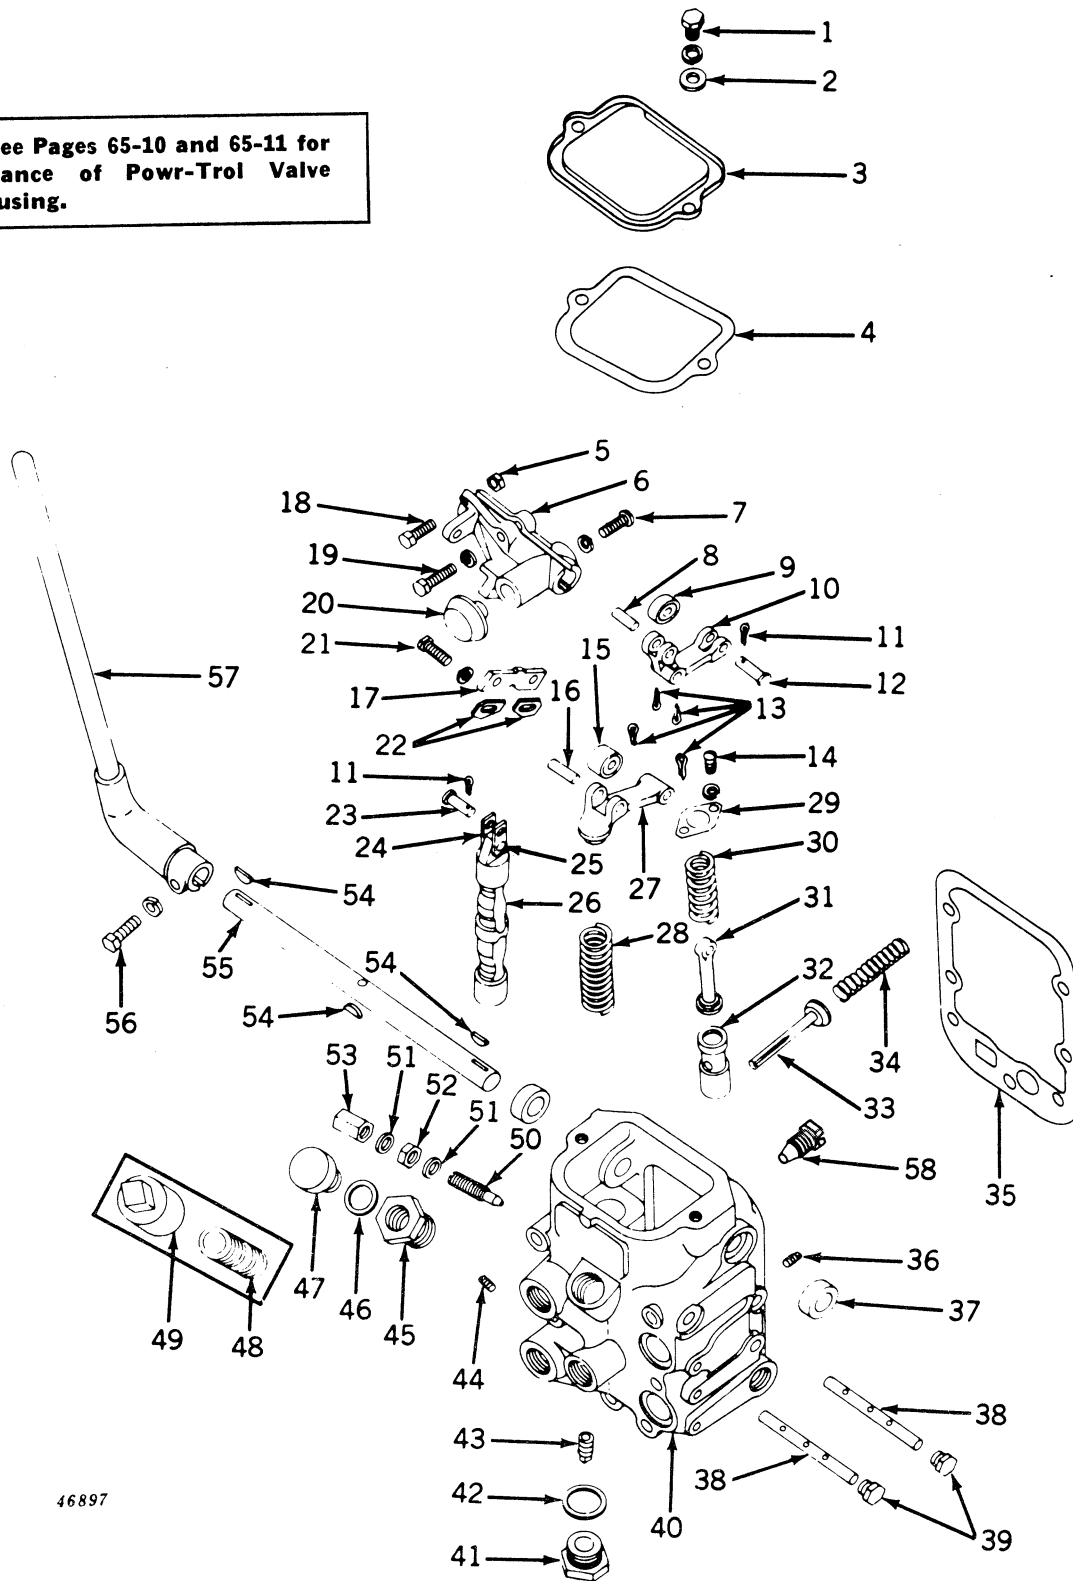

POWR-TROL VALVE HOUSING
(Serial No. 5000001-)

See Pages 65-10 and 65-11 for
Balance of Powr-Trol Valve
Housing.

46897