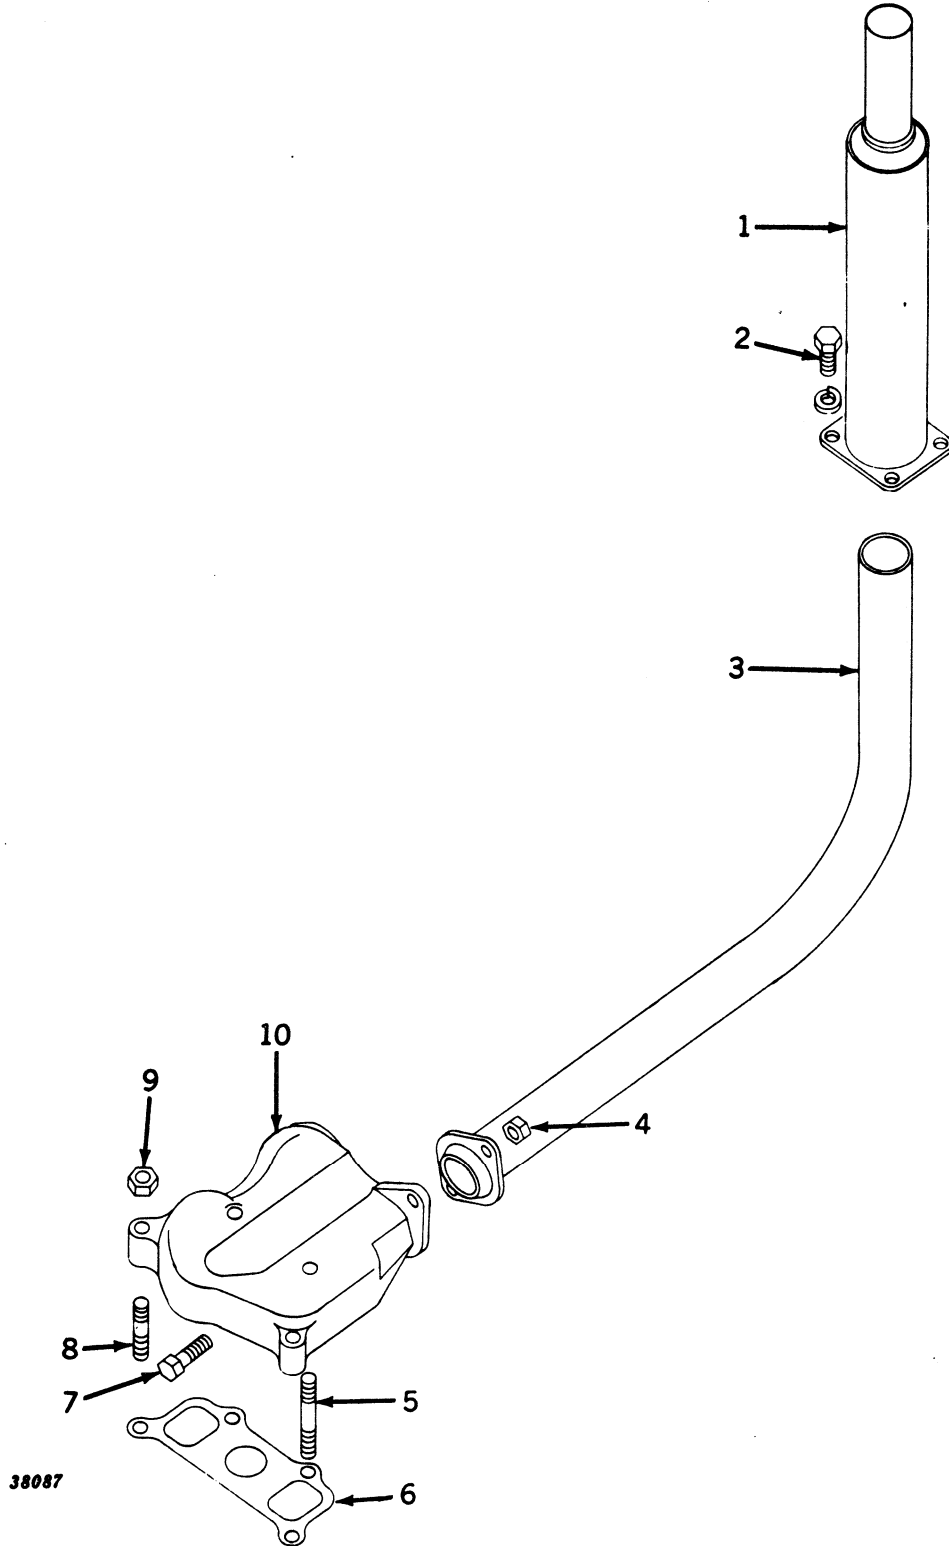

MANIFOLD, EXHAUST PIPE, AND MUFFLER (ALL-FUEL)
(Serial No. 500001-5015950)