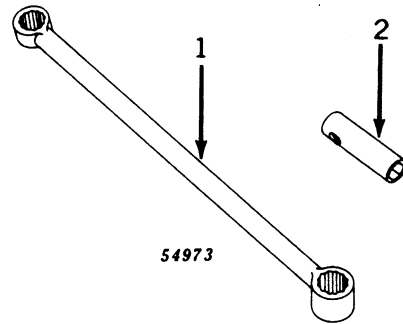

- Please note: If there is no response to CLICKING the link, please download this PDF first and then click on it.

CLICK HERE TO **DOWNLOAD** THE COMPLETE MANUAL

GEAR SHIFT FORKS AND SHIFTER SHAFTS
(Serial No. 5000001-)

**OIL TUBES
(POWER STEERING)**
(Serial No. 5020400-)

PEDESTAL AND STEERING SPINDLE (CONVERTIBLE FRONT END)
(Serial No. 5000001-)

24562

TRACTOR—MODEL "50"

TOOLS
(Serial No. 5000001-)

Key	Part No.	Serial No.	Description
1	B 353 R	(-)	Wrench, Lug and Flywheel
2	F 3338 R	(-)	Wrench, Spark Plug

TRACTOR STEP
(Serial No. 5000001-)

Key	Part No.	Serial No.	Description
1	(19H 1139 N 12H 11 R)	(-)	Screw, Cap, Step to Support, 3/8" x 1-1/8" (2 used)
2	A 5233 R	(-)	Washer, Lock, 3/8" (2 used)
3	A 5234 R	(-)	Step, Tractor
4	14H 255 R	(-)	Support, Tractor Step
5		(-)	Nut, 3/8" (2 used)

(Part listed below is an assembly of parts listed in this grouping.)

AA 6092 R (-) **Step, Tractor, with Support and Hardware (ATTACHMENT)**

FENDERS
(Serial No. 5000001-)

Key	Part No.	Serial No.	Description
1	AA 4655 R	(-)	Fender, R.H. and L.H.
2	19H 1320 R	(-)	Screw, Cap, 5/8" x 1-1/4" (2 used per Fender) (Sub. for 19H657R)
3	12H 15 R	(-)	Washer, Lock, 5/8" (2 used per Fender)
4	24H 993 R	(-)	Washer, 11/16" x 1-17/32" x 11 Gauge (2 used per Fender)