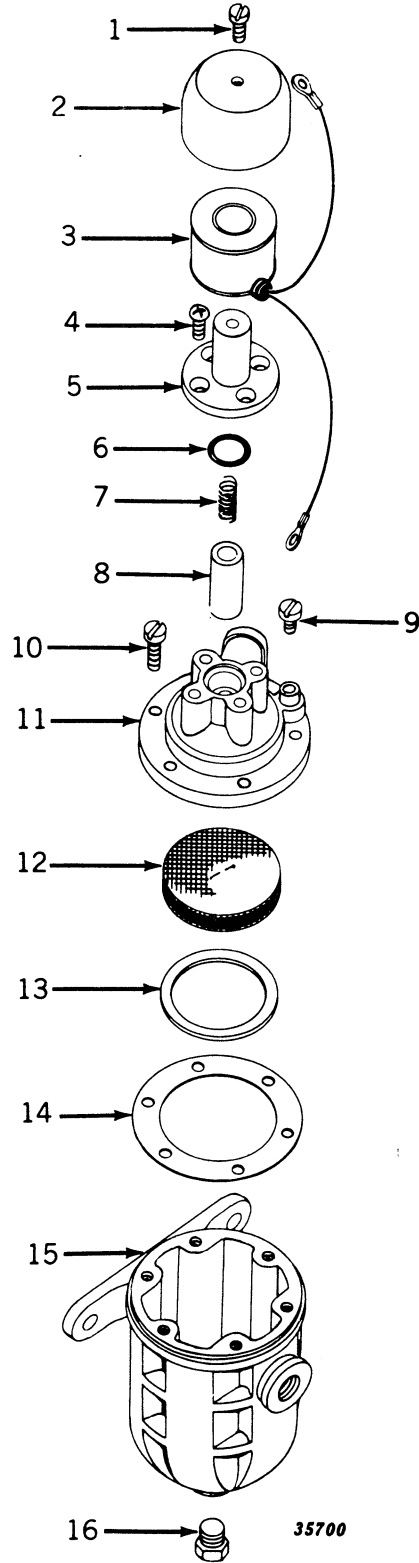

FUEL STRAINER (PARTS) (LP-GAS)
(Serial No. 5024000-)