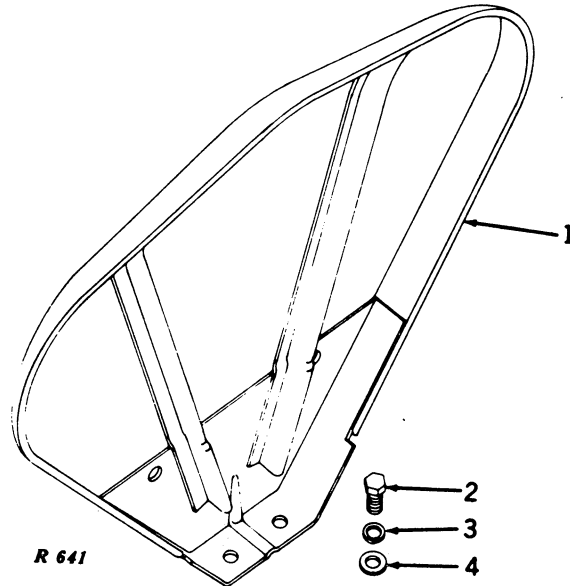

**OIL TUBES
(POWER STEERING)**
(Serial No. 5020400-)

PEDESTAL AND STEERING SPINDLE (CONVERTIBLE FRONT END)
(Serial No. 5000001-)

24562

TRACTOR—MODEL "50"

TOOLS
(Serial No. 5000001-)

Key	Part No.	Serial No.	Description
1	B 353 R	(-)	Wrench, Lug and Flywheel
2	F 3338 R	(-)	Wrench, Spark Plug

TRACTOR STEP
(Serial No. 5000001-)

Key	Part No.	Serial No.	Description
1	(19H 1139 N 12H 11 R)	(-)	Screw, Cap, Step to Support, 3/8" x 1-1/8" (2 used)
2	A 5233 R	(-)	Washer, Lock, 3/8" (2 used)
3	A 5234 R	(-)	Step, Tractor
4	14H 255 R	(-)	Support, Tractor Step
5		(-)	Nut, 3/8" (2 used)

(Part listed below is an assembly of parts listed in this grouping.)

AA 6092 R (-) **Step, Tractor, with Support and Hardware (ATTACHMENT)**

FENDERS
(Serial No. 5000001-)

Key	Part No.	Serial No.	Description
1	AA 4655 R	(-)	Fender, R.H. and L.H.
2	19H 1320 R	(-)	Screw, Cap, 5/8" x 1-1/4" (2 used per Fender) (Sub. for 19H657R)
3	12H 15 R	(-)	Washer, Lock, 5/8" (2 used per Fender)
4	24H 993 R	(-)	Washer, 11/16" x 1-17/32" x 11 Gauge (2 used per Fender)