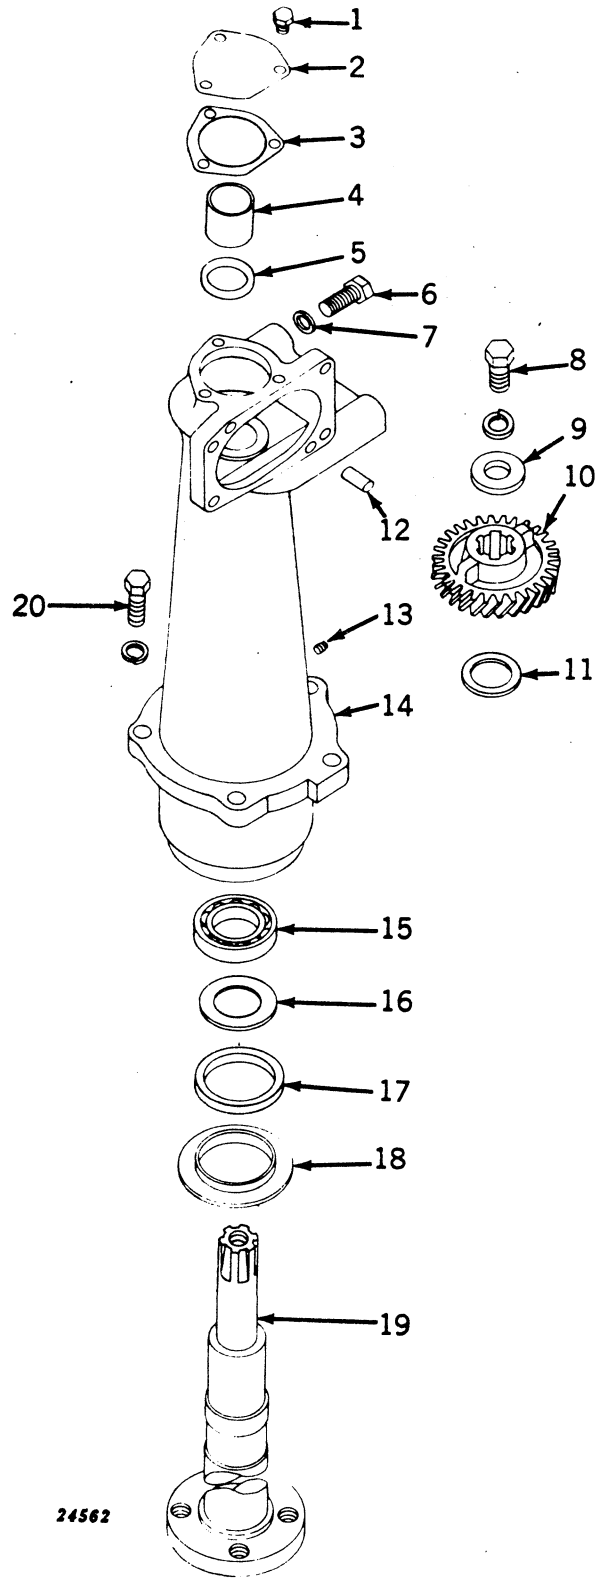

PEDESTAL AND STEERING SPINDLE (CONVERTIBLE FRONT END)
(Serial No. 5000001-)

24562