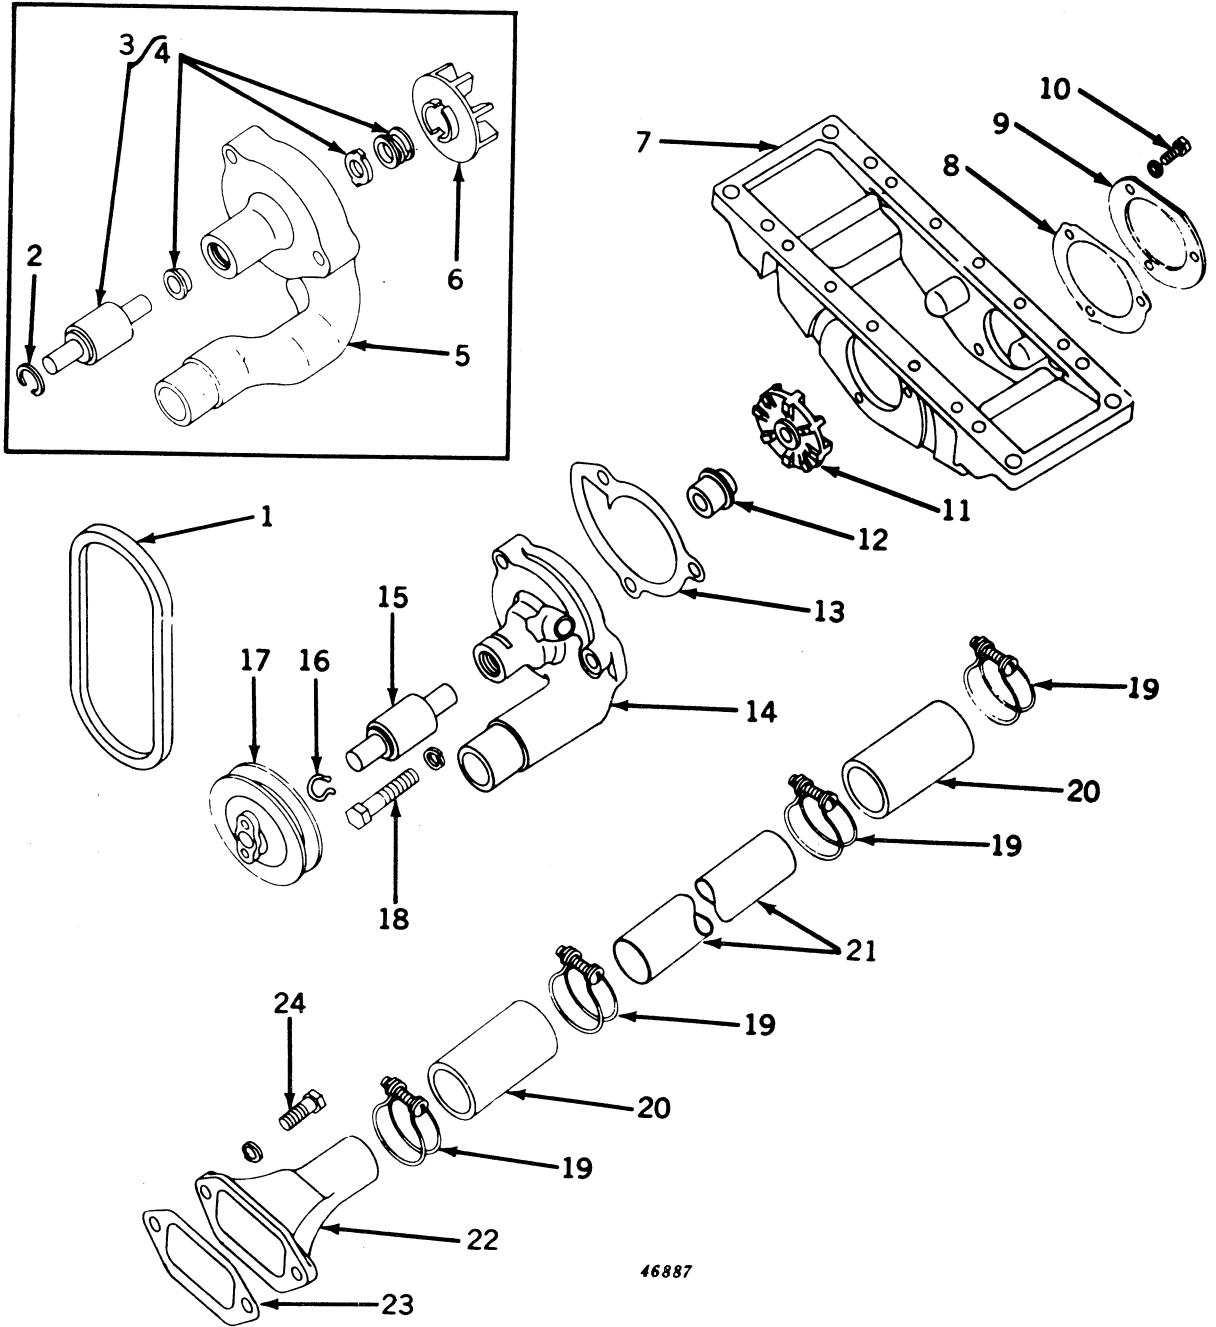

WATER PUMP
(Serial No. 5000001-

46887