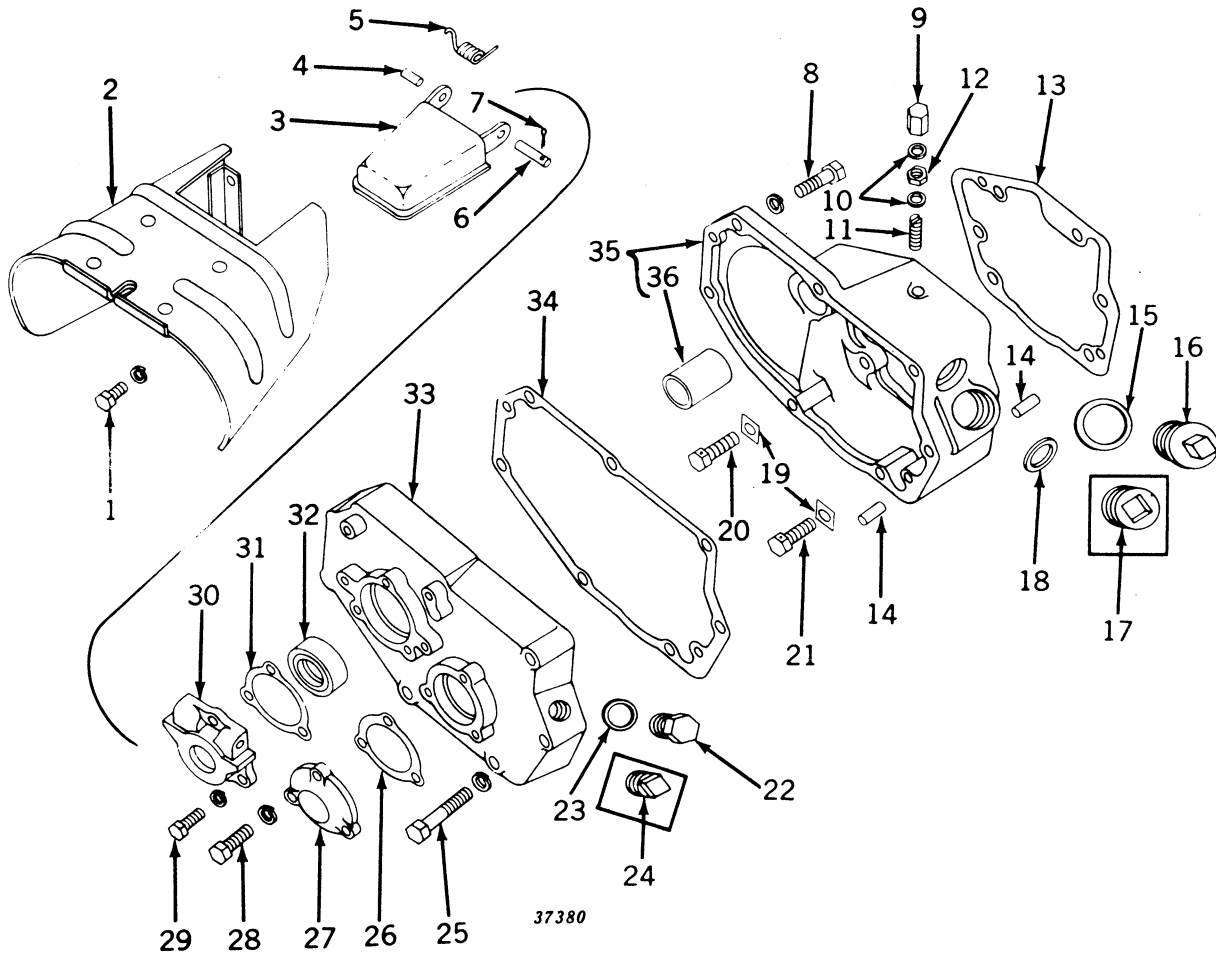

POWER SHAFT CLUTCH HOUSING (ENGINE-DRIVEN POWER SHAFT)
(Serial No. 5000001-)