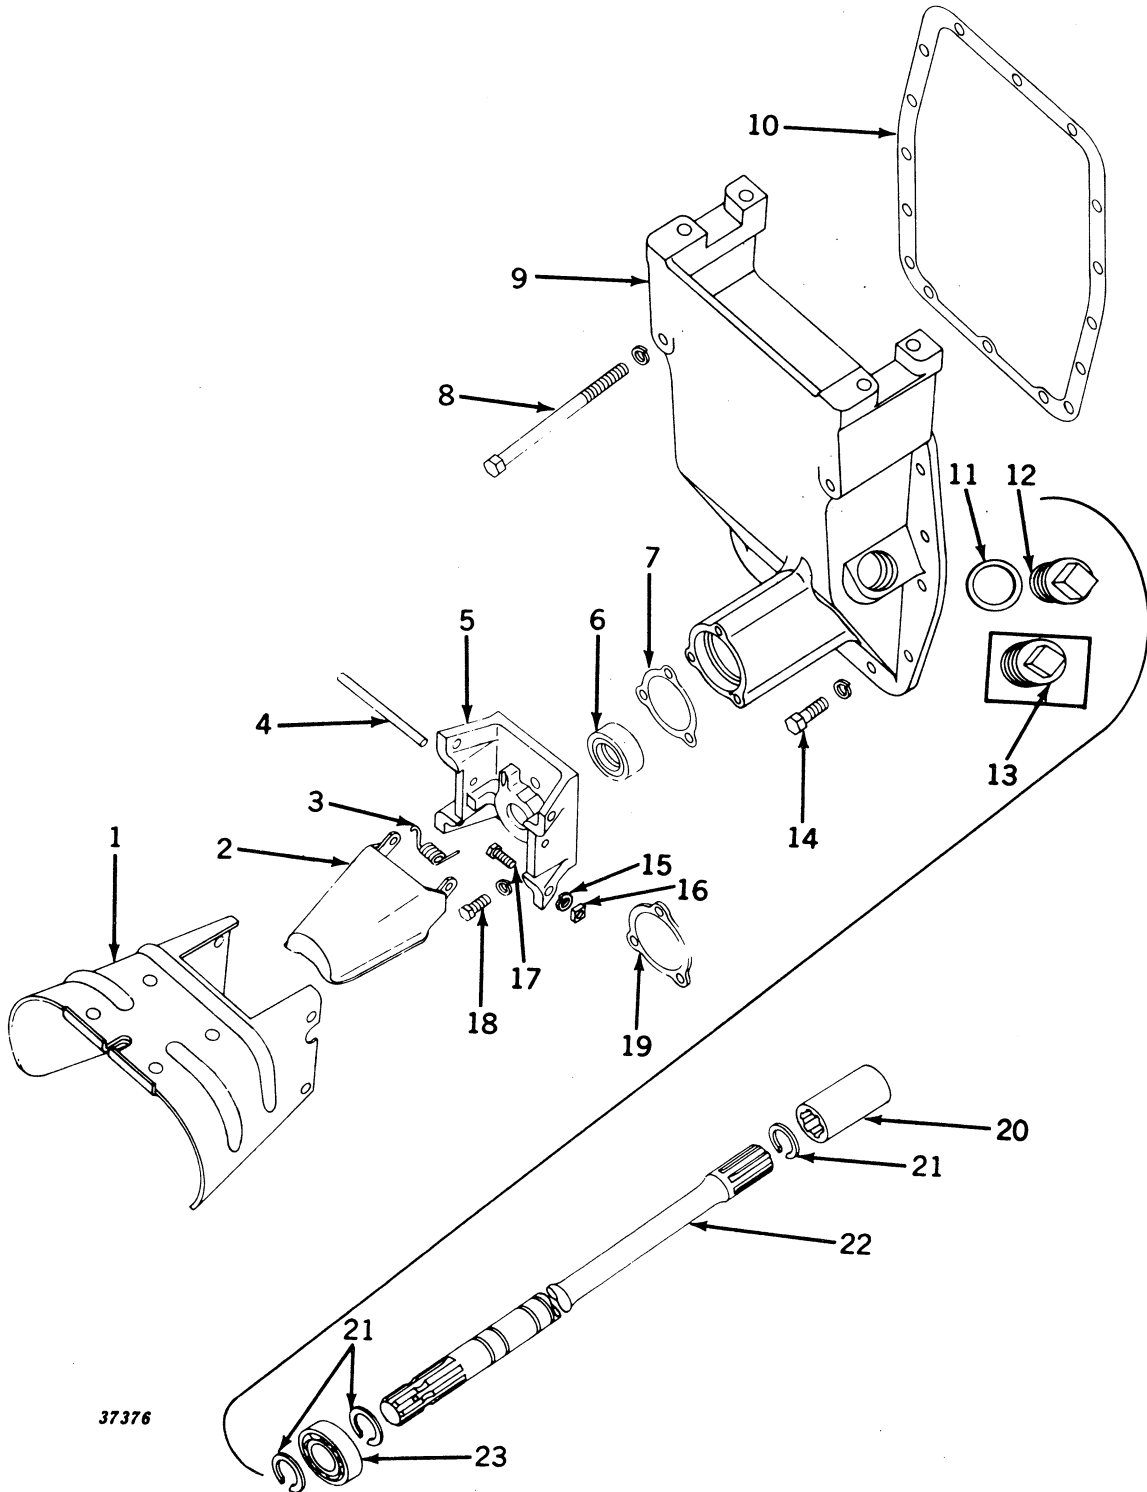

POWER SHAFT HOUSING LESS POWR-TROL (TRANSMISSION-DRIVEN POWER SHAFT)
(Serial No. 5000001-)

37376