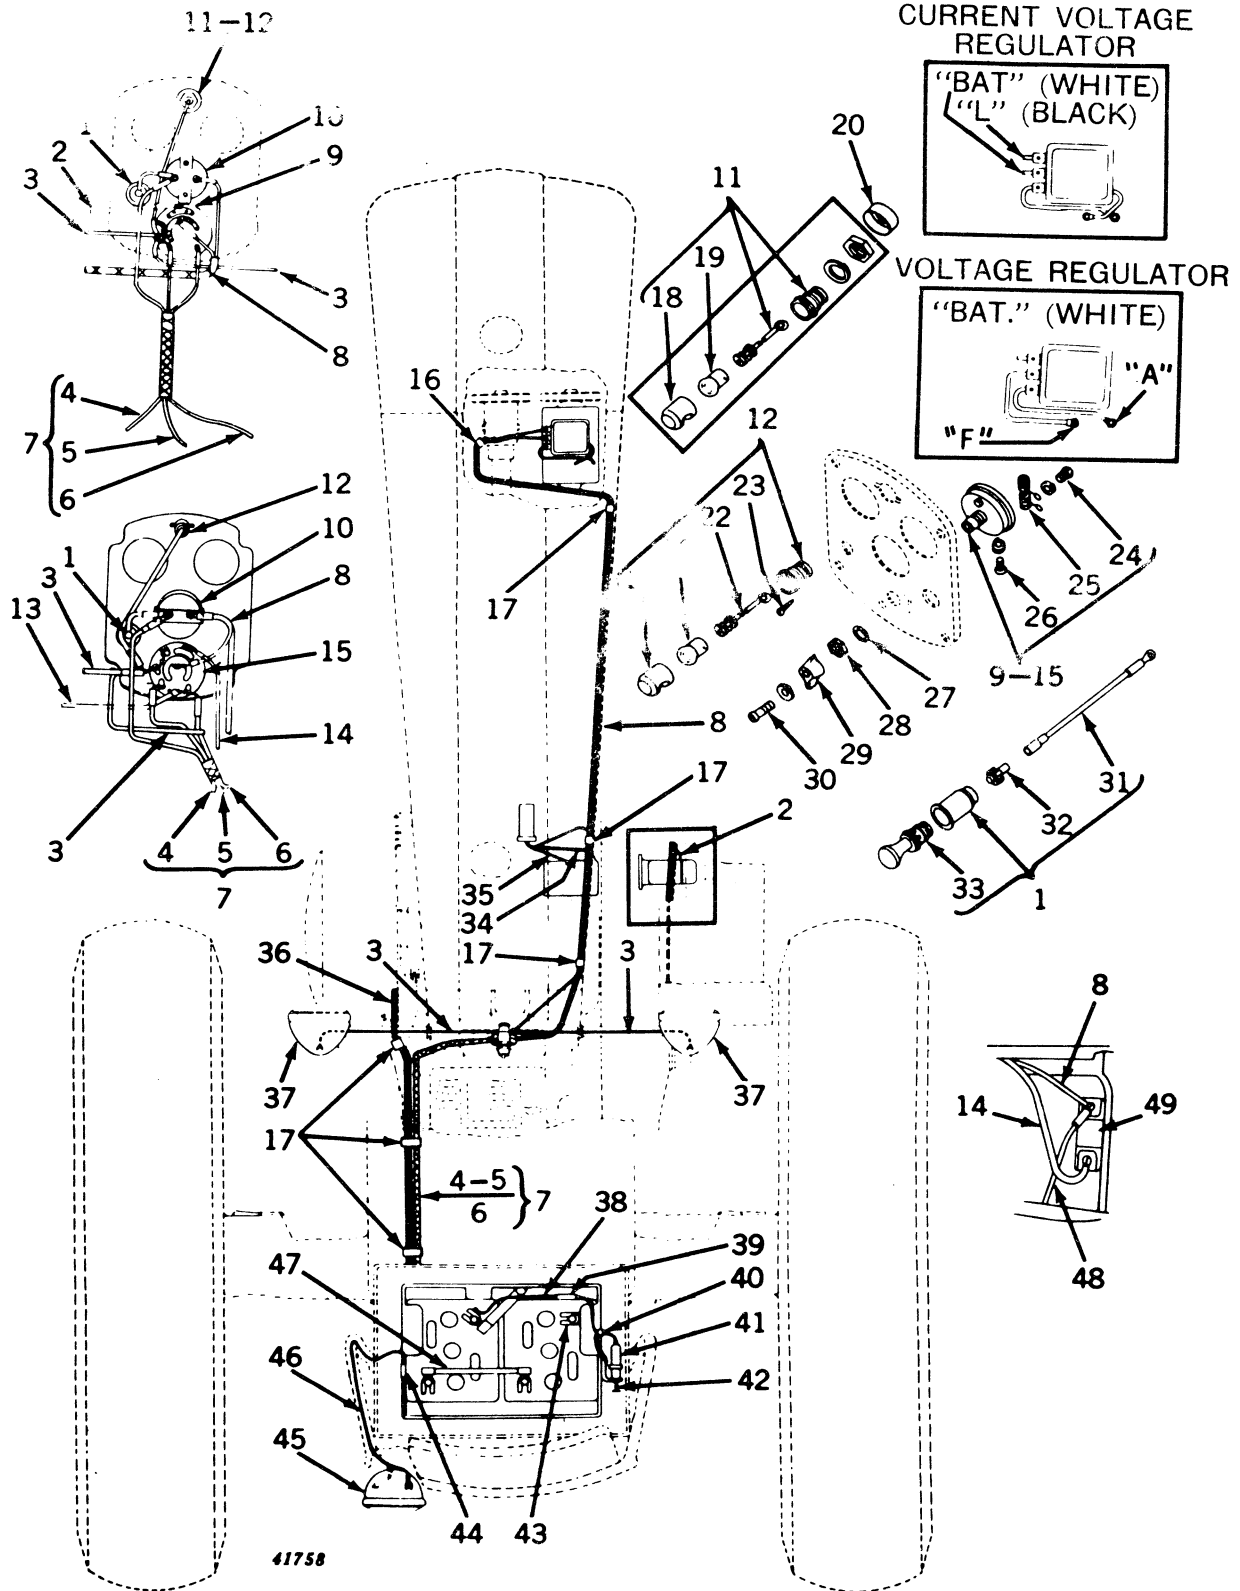

LAMPS AND WIRING (EXCEPT LP-GAS)
(Serial No. 5006851-)