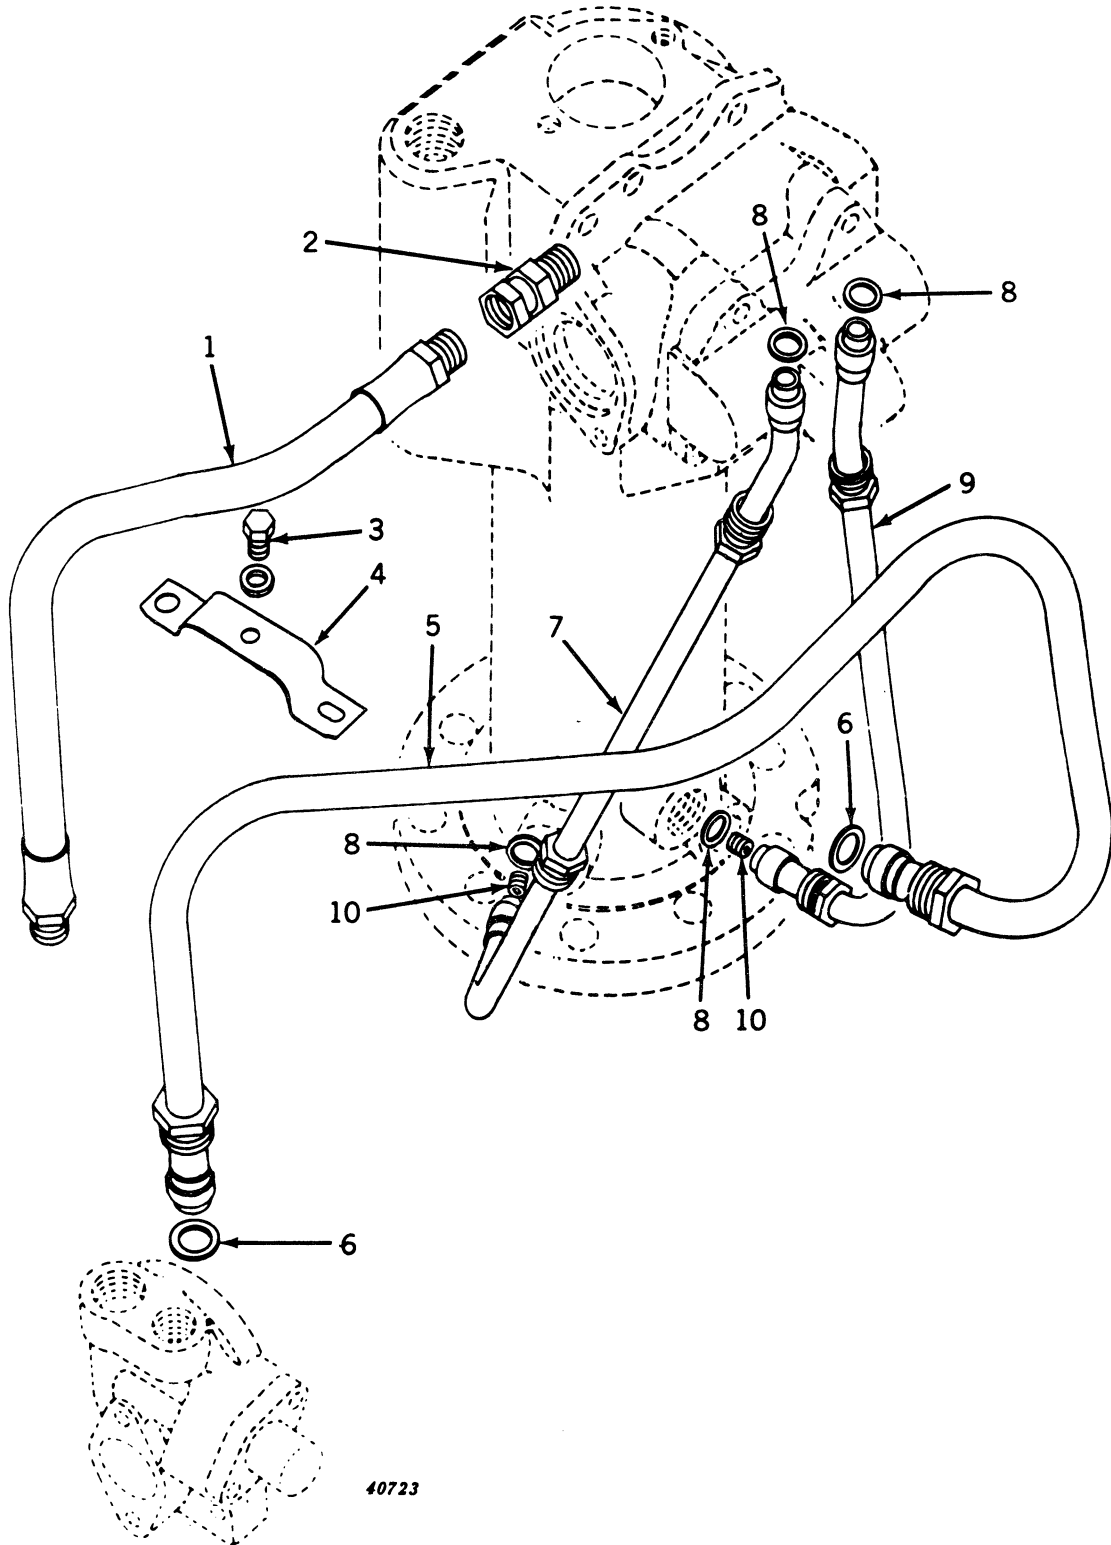

**OIL TUBES
(POWER STEERING)**
(Serial No. 5020400-)