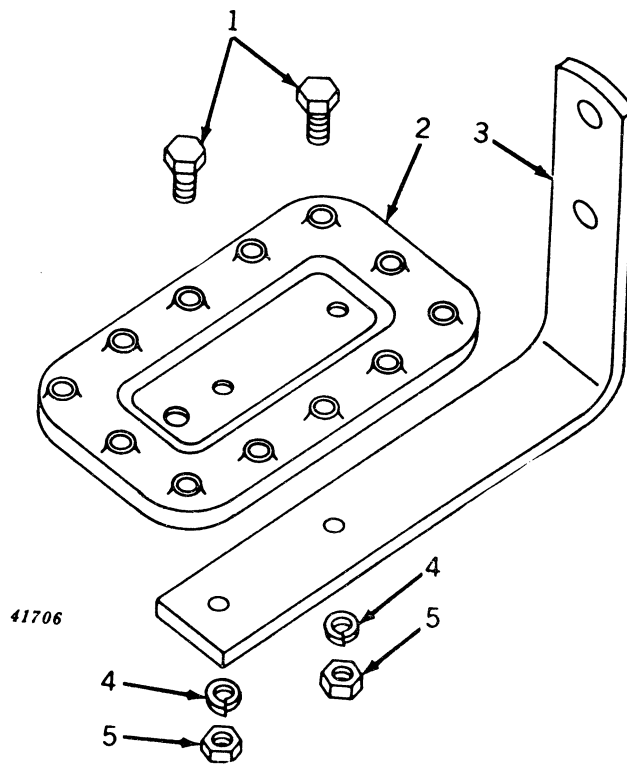

**OIL TUBES
(POWER STEERING)**
(Serial No. 5020400-)

PEDESTAL AND STEERING SPINDLE (CONVERTIBLE FRONT END)
(Serial No. 5000001-)

24562

TRACTOR—MODEL "50"

TOOLS
(Serial No. 5000001-)

Key	Part No.	Serial No.	Description
1	B 353 R	(-)	Wrench, Lug and Flywheel
2	F 3338 R	(-)	Wrench, Spark Plug

TRACTOR STEP
(Serial No. 5000001-)

Key	Part No.	Serial No.	Description
1	(19H 1139 N 12H 11 R)	(-)	Screw, Cap, Step to Support, 3/8" x 1-1/8" (2 used)
2	A 5233 R	(-)	Washer, Lock, 3/8" (2 used)
3	A 5234 R	(-)	Step, Tractor
4	14H 255 R	(-)	Support, Tractor Step
5		(-)	Nut, 3/8" (2 used)

(Part listed below is an assembly of parts listed in this grouping.)

AA 6092 R (-) **Step, Tractor, with Support and Hardware (ATTACHMENT)**

FENDERS
(Serial No. 5000001-)

Key	Part No.	Serial No.	Description
1	AA 4655 R	(-)	Fender, R.H. and L.H.
2	19H 1320 R	(-)	Screw, Cap, 5/8" x 1-1/4" (2 used per Fender) (Sub. for 19H657R)
3	12H 15 R	(-)	Washer, Lock, 5/8" (2 used per Fender)
4	24H 993 R	(-)	Washer, 11/16" x 1-17/32" x 11 Gauge (2 used per Fender)