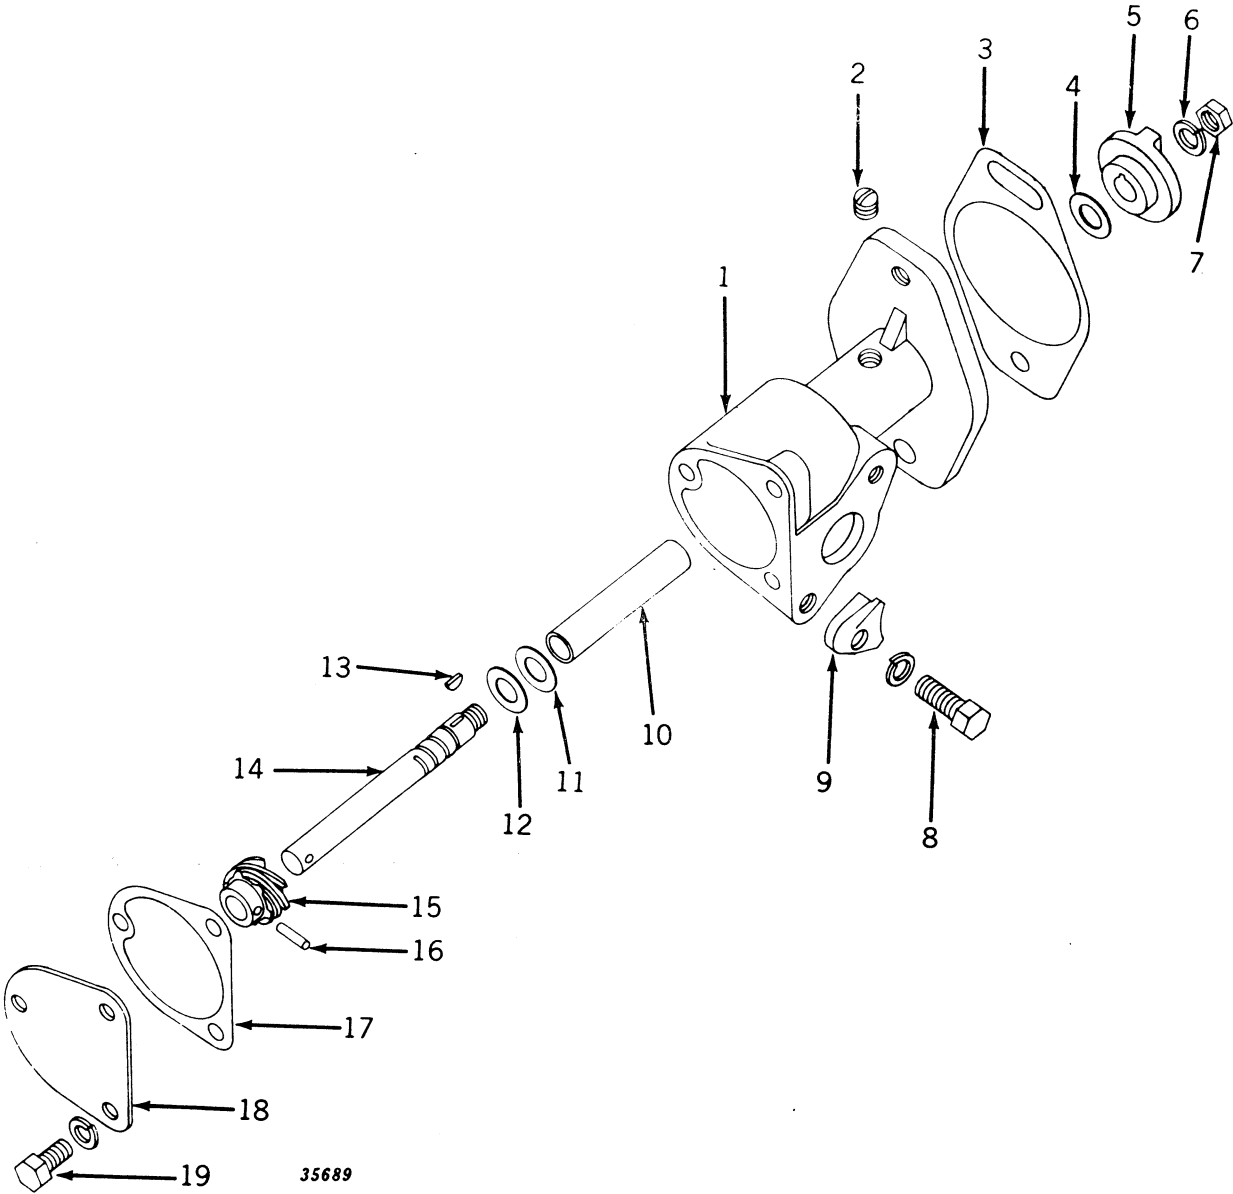

TRACTOR—MODEL "50"

DISTRIBUTOR DRIVE (LP-GAS)
(Serial No. 5024000-)