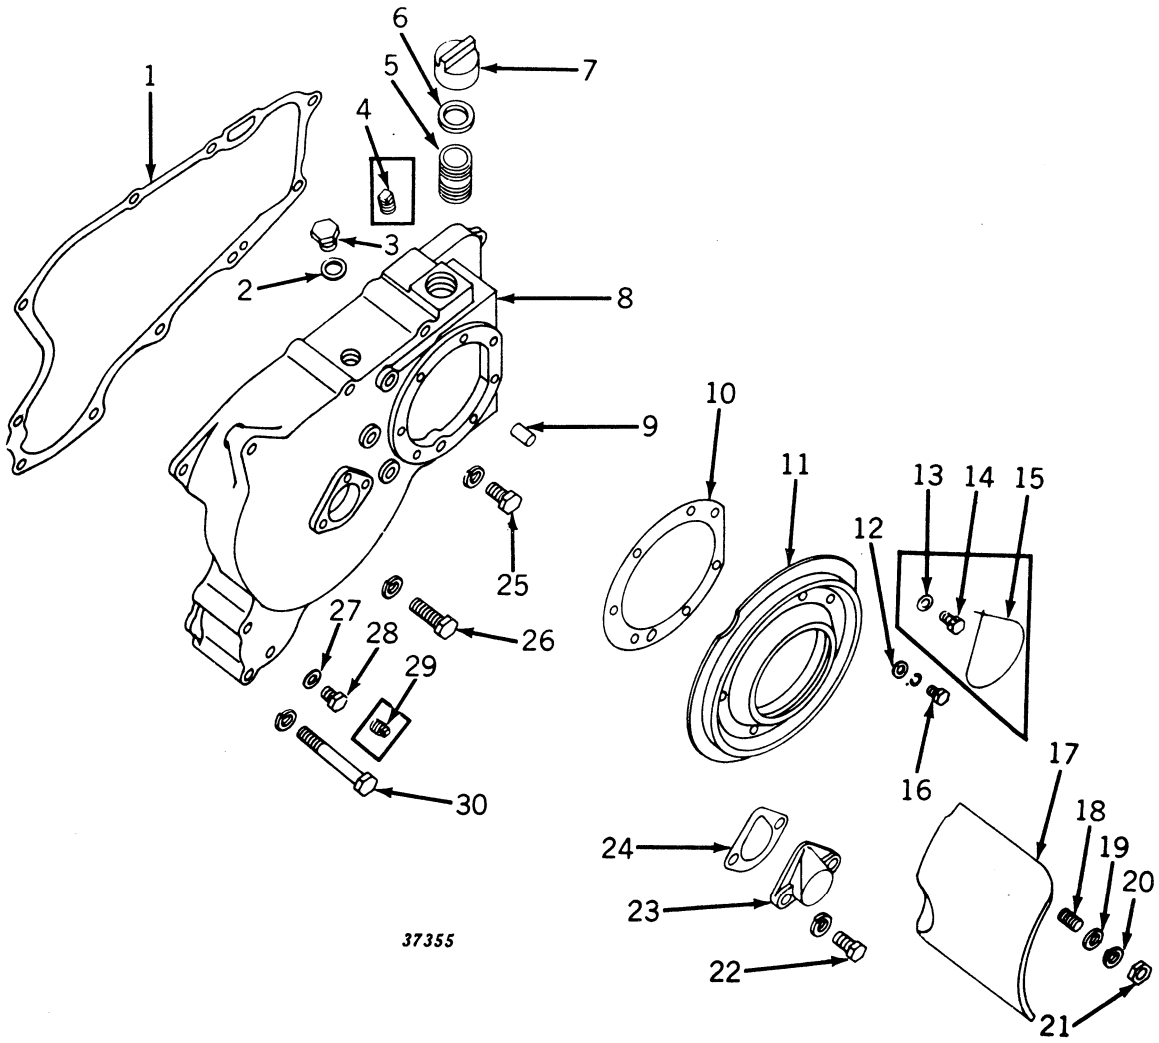

FIRST REDUCTION GEAR COVER
(Serial No. 500001-)

37355