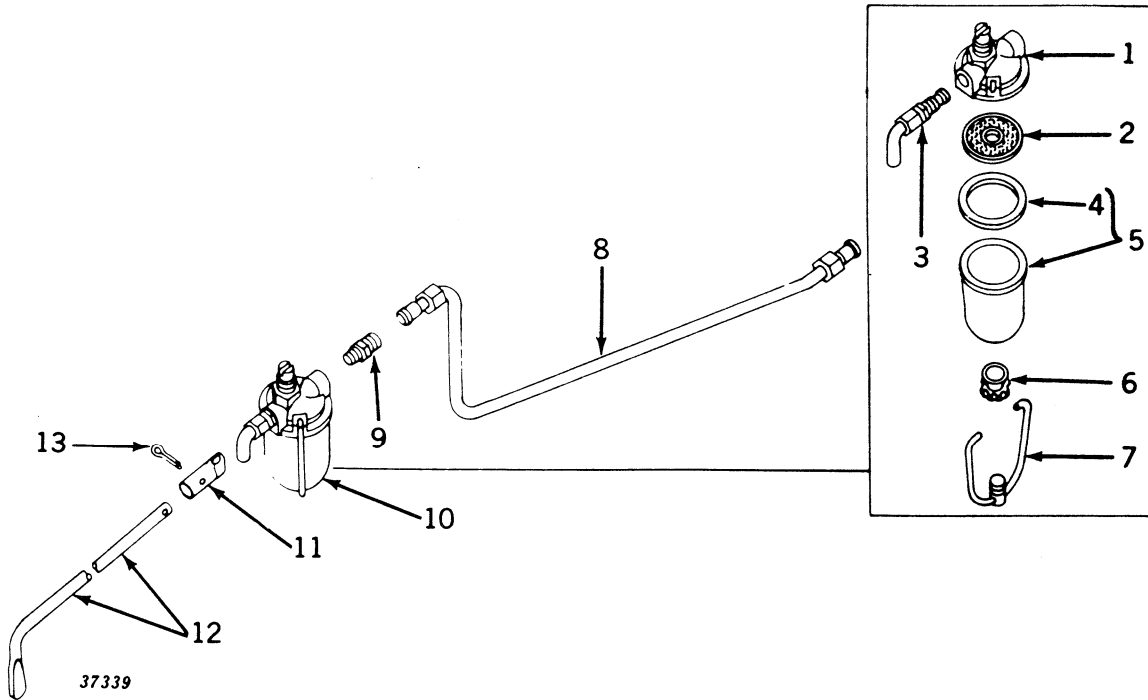

Key	Part No.	Serial No.	Description
1	AA 4296 R	(-5016132)	Body, Filter
2	AA 4297 R	(-5016132)	Screen (Packed 5 in a Pkg.)
3	AA 4298 R	(-5016132)	Valve
4	C 1778 R	(-5016132)	Gasket (Packed 25 in a Pkg.)
5	AA 4507 R	(-5016132)	Bowl and Gasket (Heat Resistant Bowl)
6	AA 518 R	(-5016132)	Nut, with Washer (Packed 10 in a Pkg.)
7	AA 517 R	(-5016132)	Bail (Packed 10 in a Pkg.)
8	AB 4640 R	(-5016132)	Pipe, Gasoline (Sub. for AB4490R)
9	A 258 R	(-5016132)	Connector
10	AA 4331 R	(-5016132)	Filter, Fuel
11	B 3272 R	(5010457-5016132)	Coupling
12	B 3271 R	(5010457-5016132)	Rod, Fuel Shut-Off
13	11H 39 R	(5010457-5016132)	Pin, Cotter, 1/8" x 3/4"

TRACTOR STEP
(Serial No. 5000001-)

Key	Part No.	Serial No.	Description
1	(19H 1139 N 12H 11 R)	(-)	Screw, Cap, Step to Support, 3/8" x 1-1/8" (2 used)
2	A 5233 R	(-)	Washer, Lock, 3/8" (2 used)
3	A 5234 R	(-)	Step, Tractor
4	14H 255 R	(-)	Support, Tractor Step
5		(-)	Nut, 3/8" (2 used)