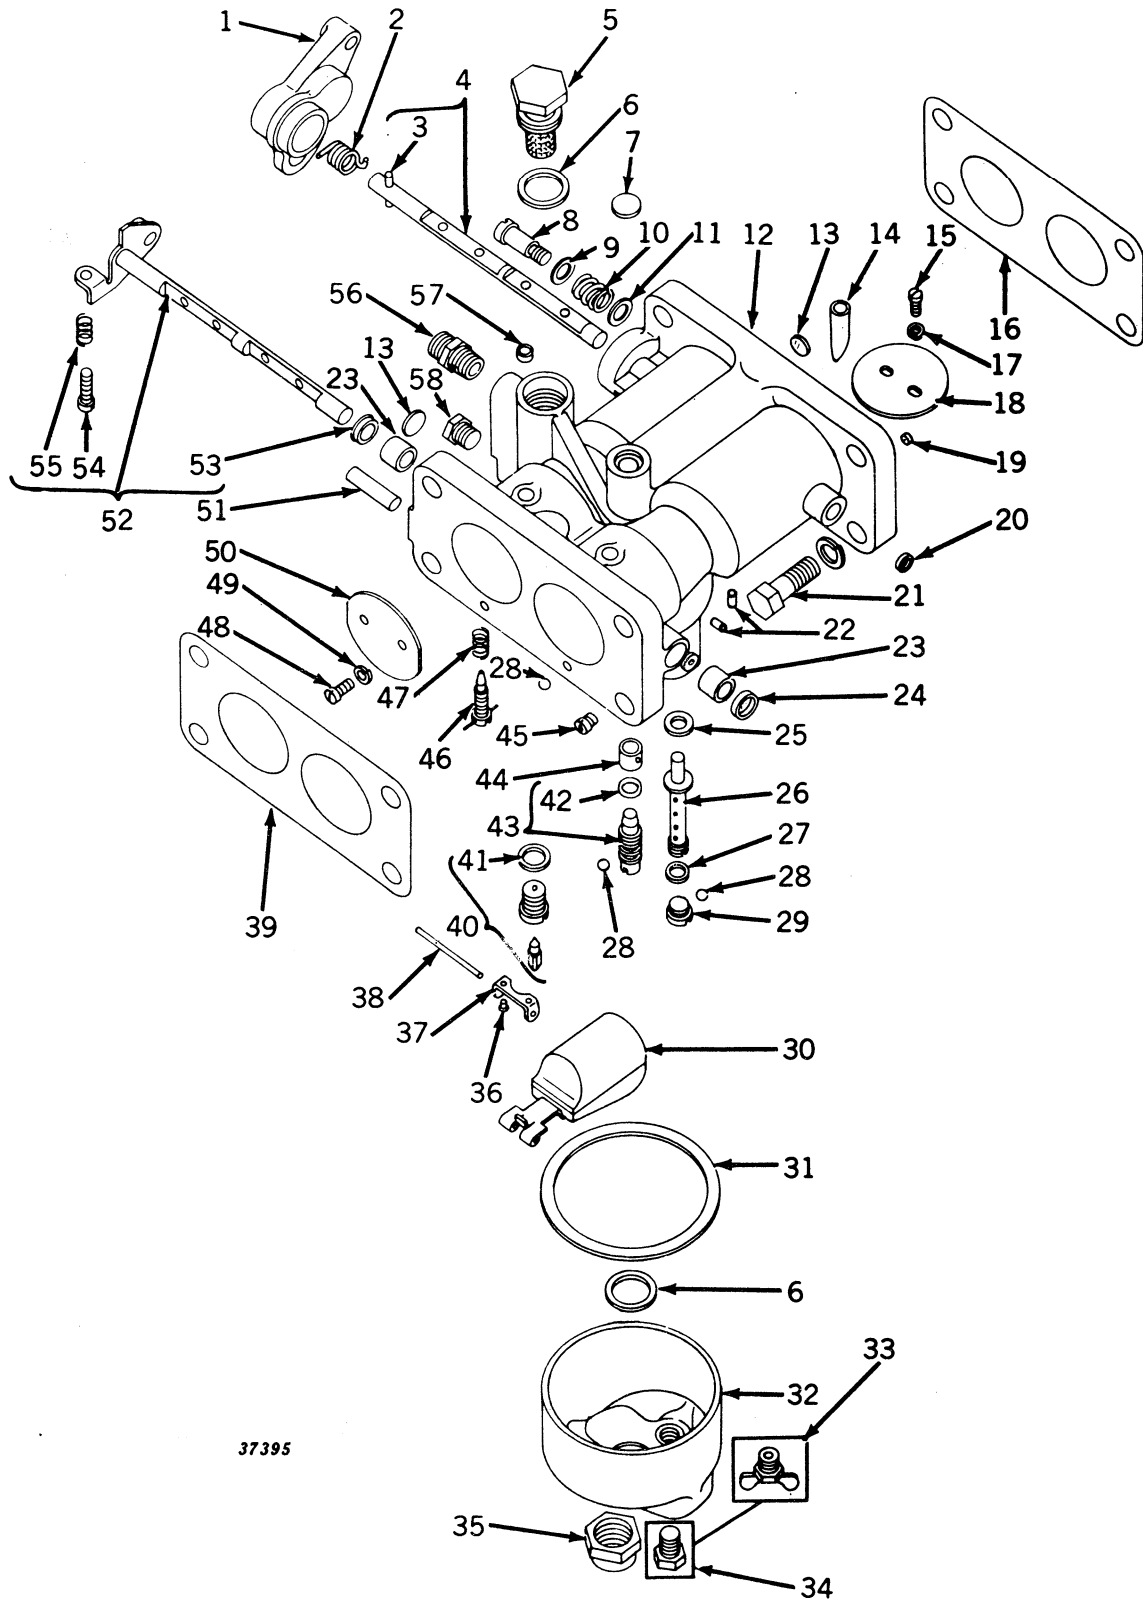

CARBURETOR (DOUBLE INDUCTION SYSTEM)

(Gasoline) (Serial No. 5000001-)
(All-Fuel) (Serial No. 5015951-)

37395