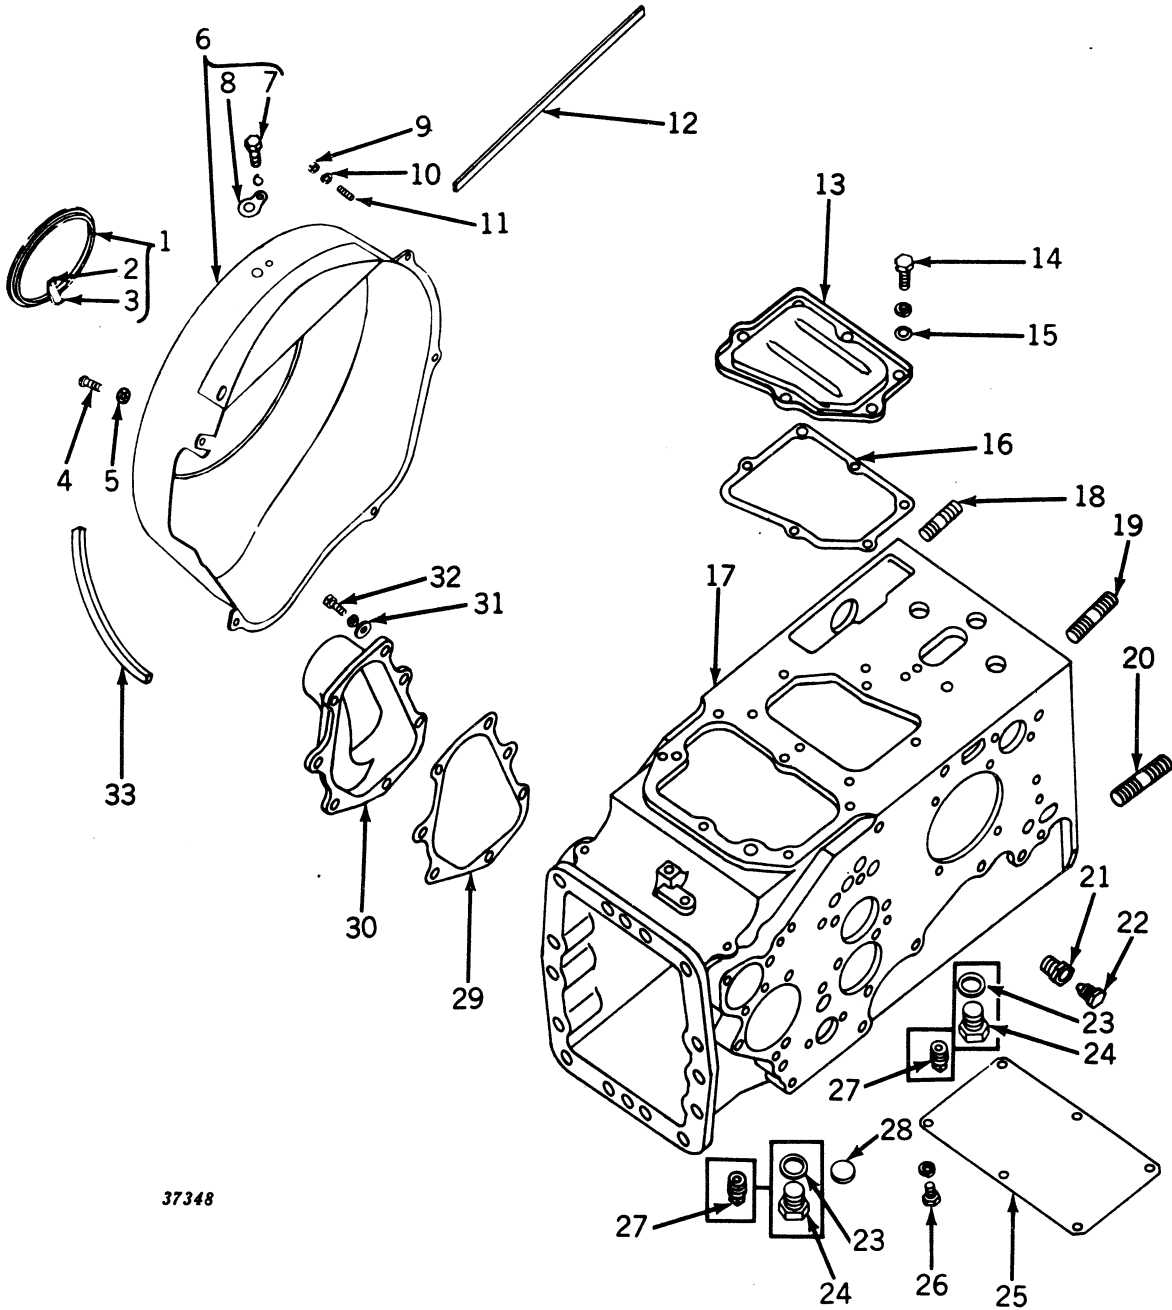

37348

CYLINDER BLOCK, CONNECTING RODS, AND PISTONS—Continued
(Serial No. 500001-)

Key	Part No.	Serial No.	Description
29	(B 9 R	(-5017012)	Nut, Slotted, 1/2" (4 used) (Sub. F1474R)
	(F 1474 R	(5017013-)	Nut, Lock, 1/2" (Special) (4 used) (Packed 25 in a Pkg.) (Sub. for B9R)
30	11H 22 R	(-5017012)	Pin, Cotter, 3/32" x 1" (4 used)
31	AB 2716 R	(-)	Bolt, with Nut (4 used)
32	AB 4039 R	(-5015950)	Ring, Piston (Set of 2 Oil Control and 8 Compression) (All-Fuel) (Sub. for AB3672R)
	AB 4958 R	(5015951-)	Ring, Piston (Set of 10) (All-Fuel) (Sub. for AB4642R)
	AB 4958 R	(-)	Ring, Piston (Set of 10) (Gasoline, High Altitude, and LP-Gas) (Sub. for AB4642R)
	AB 4040 R	(-5015950)	Ring, Piston, .045" Oversize (Set of 2 Oil Control and 8 Compression) (All-Fuel) (Sub. for AB3673R)
	AB 4959 R	(5015951-)	Ring, Piston, .045" Oversize (Set of 10) (All-Fuel) (Sub. for AB4688R)
	AB 4959 R	(-)	Ring, Piston, .045" Oversize (Set of 10) (Gasoline, High Altitude and LP-Gas) (Sub. for AB4688R)
	AB 4754 R	(-5015950)	Ring, Piston, Oil Control (Pkg. of 2) (2 used) (All-Fuel)
	AB 4756 R	(5015951-)	Ring, Piston, Oil Control (Pkg. of 2) (2 used) (All-Fuel and LP-Gas)
	AB 4756 R	(-)	Ring, Piston, Oil Control (Pkg. of 2) (2 used) (Gasoline and High Altitude)
	AB 4755 R	(-5015950)	Ring, Piston, .045" Oversize Oil Control (Pkg. of 2) (2 used) (All-Fuel)
	AB 4757 R	(5015951-)	Ring, Piston, .045" Oversize Oil Control (Pkg. of 2) (2 used) (All-Fuel and LP-Gas)
	AB 4757 R	(-)	Ring, Piston, .045" Oversize Oil Control (Pkg. of 2) (2 used) (Gasoline and High Altitude)

TRACTOR STEP
(Serial No. 5000001-)

Key	Part No.	Serial No.	Description
1	(19H 1139 N 12H 11 R)	(-)	Screw, Cap, Step to Support, 3/8" x 1-1/8" (2 used)
2	A 5233 R	(-)	Washer, Lock, 3/8" (2 used)
3	A 5234 R	(-)	Step, Tractor
4	14H 255 R	(-)	Support, Tractor Step
5		(-)	Nut, 3/8" (2 used)