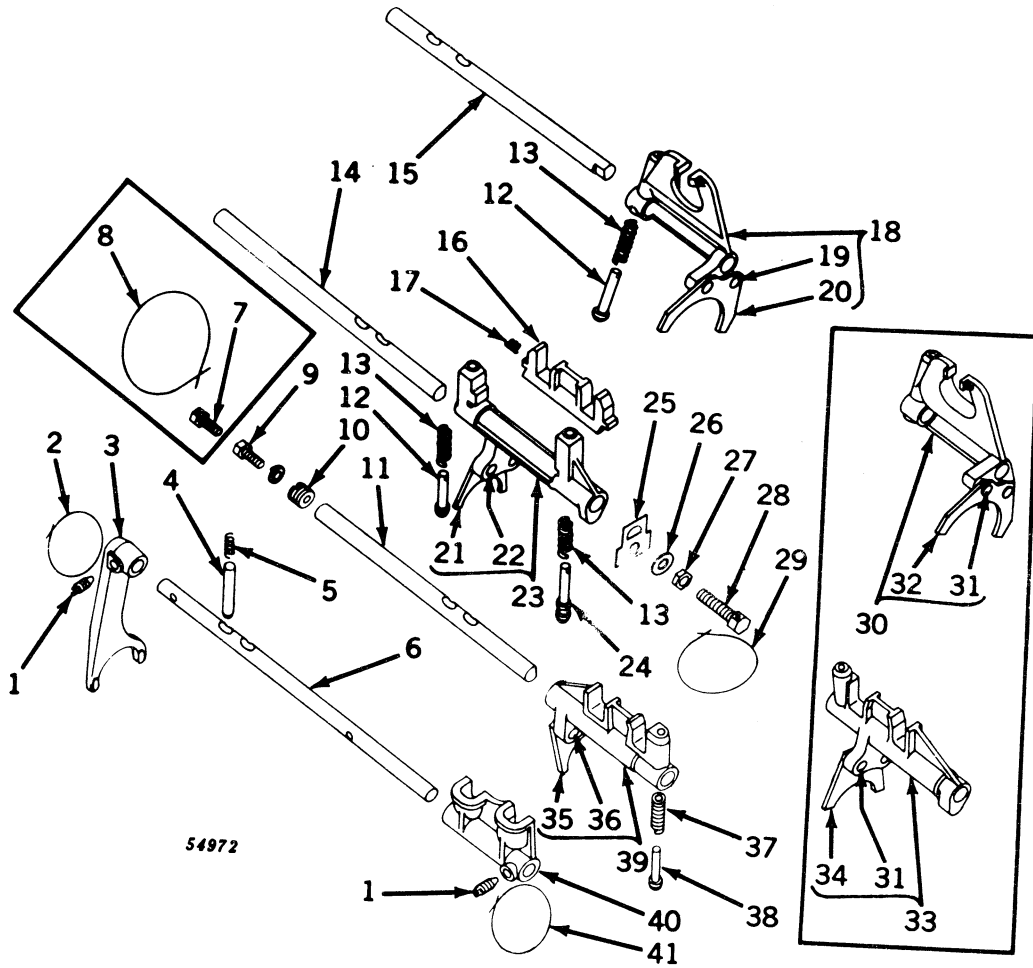

GEAR SHIFT FORKS AND SHIFTER SHAFTS
(Serial No. 5000001-)