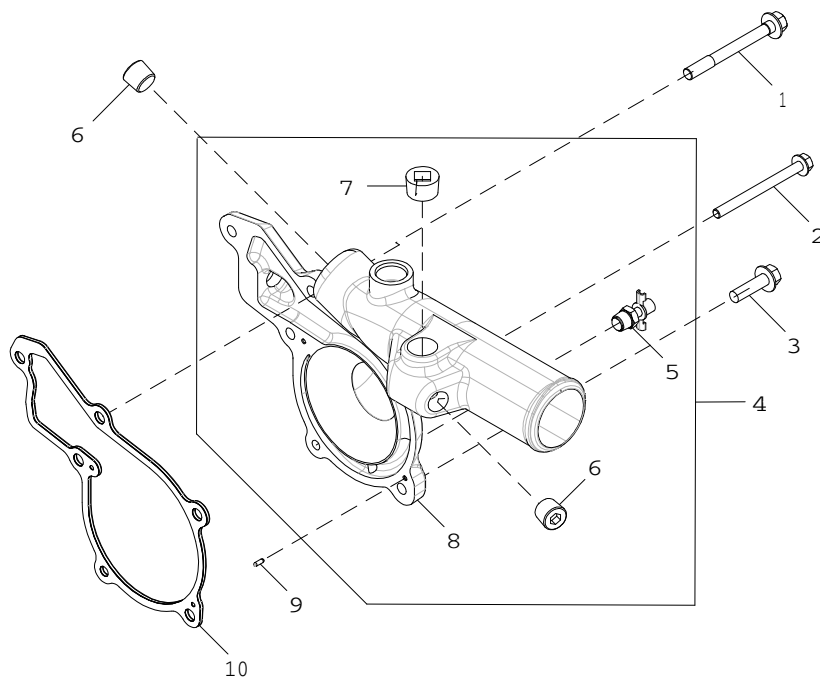

5708 Water Pump Inlet
5708 Entrada da Bomba de Água
5708 Entrada de bomba de agua

5708_RE532489_PCD B.1

5708_RE532489_PCD

Item	Nº peça	Descrição	Qtde	Nº série motor	Notas
1	R532200	Parafuso	3		
2	R504604	Parafuso	1		
3	19M7835	Parafuso	2		
4	RE523340	Conexão da Bombade água	1		(INCLUDES (2) RE57836, AT13740, 15H690 and R518239)
5	AT13740	Válvula de dreno	1		
6	RE57836	Tampão	3		
7	15H690	Tampão	1		
8	R518239	Capa	1		
9	R11086	Pino de centragem	2		
10	R119383	Junta	1