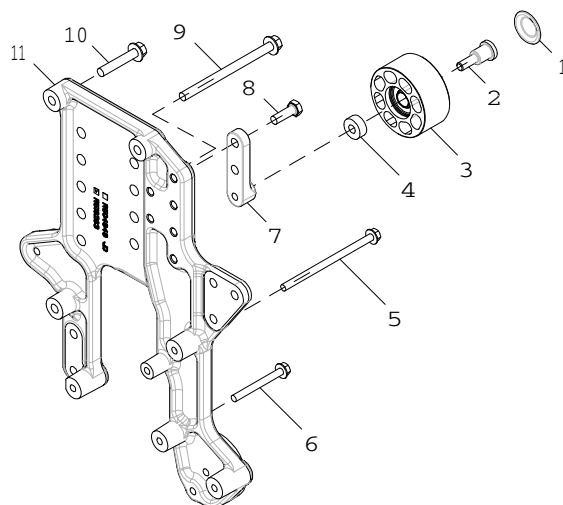

2321 Fan Drive
2321 Acionamento do Ventilador
2321 Mando de ventilador

2321_RE537842_PCD A.1

2321_RE537842_PCD

Item	Nº peça	Descrição	Qtde	Nº série motor	Notas
1	R99590	Capa	1		
2	R128893	Parafuso	1		
3	RE505265	Polia-guia	1		(SUB FOR RE155577)
4	R128892	Espaçador	1		
5	19M8125	Parafuso	4		
6	19M8874	Parafuso	1		
7	R521092	Suporte	1		
8	19M7168	Parafuso sextavado	2		
9	19M8896	Parafuso	1		
10	19M8528	Parafuso	1		
11	R519263	Suporte	1