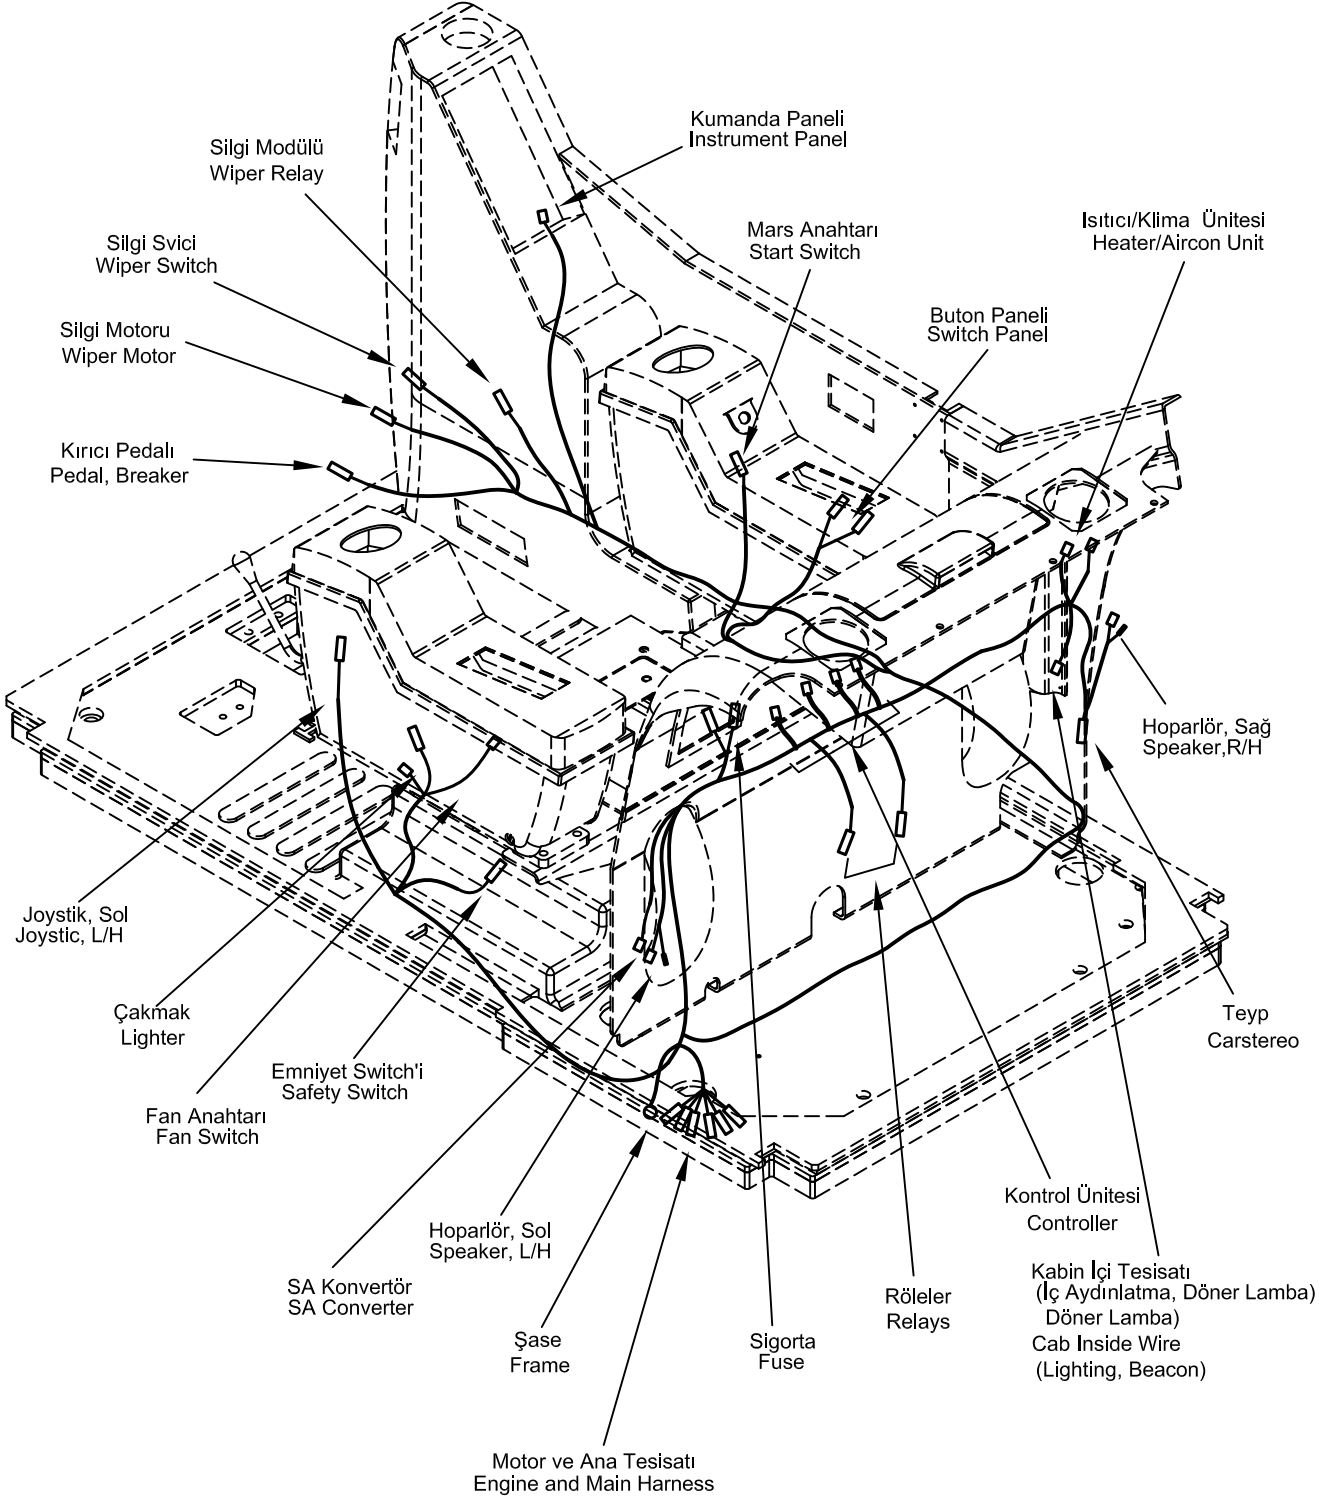

ELEKTRİK (2)
ELECTRIC (2)

348002-00

No	Parça No	Adı	Description	Adet	Not	Seri No	Y. Kul. S.K.
No	Part No			Q'ty	Note	Serial No	ICA S.C.
1	H348004000	Far, Sağ	Head Lamp, R/H	1		2134001-3134003	D
	H348004001	Far	Head Lamp	1		3134004-	D
2	H348004100	Ampul	Bulb	2			
3	N01/0222822	A.K.B. Civata	Bolt, Hex.	2	M12x25		
4	N03/1310012	Rondela	Washer, Spr.	2	M12		
5	N03/0100023	Pul	Washer, Pln.	2	M12		
6	H348002600	Far, Sol	Head Lamp, L/H	1		2134001-3134018	D
	H348004001	Far	Head Lamp	1		3134019-	D
7	H348004300	Çalışma Lambası	Working Lamp	2			
8	N03/0100017	Pul	Washer, Pln.	2	M8		
9	H348004400	Lastik Muhafaza	Rubber Housing	2			
10	H348004500	Ampul	Bulb	2			
11	H348001500	Sensör, Hararet	Sensor, Temperature	1		2134002&2134004	D
	515/22145	Sensör, Hararet	Sensor, Temperature	1		2134001, 003, 005-	D
12	H348001100	Kablo Topraklama	Cable, Engine Earth	1			
13	N02/3570206	A.K. Somun	Nut, Hex.	1	M10		
14	N03/2500014	Pul	Washer, Pln.	2	M10		
15	H348003300	Sensör, Yakıt	Sensor, Fuel	1		2134001-3134001	D
	H348003301	Sensör, Yakıt	Sensor, Fuel	1		2134005&3134002-	C
16	N01/5870026	Silindirikbaşı Civata	Bolt, Cylinder Head	5	M4x10		
17	H348002900	Korna, Yüksek	Horn, High	1			
18	H348002800	Korna, Alçak	Horn, Low	1			
19	N01/0221478	A.K.B. Civata	Bolt, Hex.	2	M6x15		
20	N03/1310008	Yaylı Rondela	Washer, Spr.	2	M6		
21	N03/0100013	Pul	Washer, Pln.	4	M6		
22	H348003801	Step Motor Komp.	Step Motor Ass'y	1			
22_1	H348005700	Step Motor	Step Motor	1			
22_2	H348005800	Dişli Kutusu	Gear Box	1			
22_3	H348006000	Sac	Bracket	1			
22_4	H348005900	Ayar Kolu	Bracket	1			
22_5	N04/4061404	Civata	Bolt	4	M5x60		
22_6	N03/1310007	Rondela	Washer, Pln.	4	M5		
22_7	N02/3570146	Somun	Nut	4	M5		
22_8	N04/4061718	A.K.B. Civata	Bolt, Hex.	1	M8x50		
22_9	N02/3570182	Somun	Nut	1	M8		
22_10	N03/1310010	Yaylı Rondela	Washer, Spr.	1	M8		
22_11	N03/0100017	Pul	Washer, Pln.	1	M8		
22_12	N04/4061070	Civata	Bolt	1	M4x10		
22_13	F99/60100	Mafsal Çatalı	Fork	1			
22_14	N50/0003025	Kama	Key, Square	1			
23	H348004900	Servis Prizi	Socket	1			
24	N04/1520950	Havsabaşlı Vida	Bolt, Countersunk Hd.	2	M5x25		
25	H348000500	Tesisat, Çalış. Lamb.	Harness, Work Lamp	1			

KABİN ELEKTRİK TESİSATI CAB HARNESS

348006-01