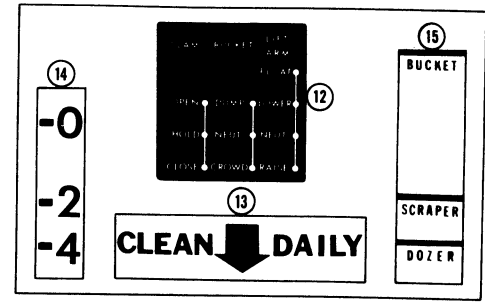

- Please note: If there is no response to CLICKING the link, please download this PDF first and then click on it.

CLICK HERE TO **DOWNLOAD** THE COMPLETE MANUAL

1

11

5

SAFETY LINK
 ENGAGE LINK FOR LOCKING
 MACHINE IN STRAIGHT-
 AHEAD POSITION ONLY!

8

TRANSMISSION OIL LEVEL
 CHECK OIL LEVEL WITH ENGINE AT
 IDLE AND TRANS. AT OPERATING TEMP.
 OBSERVE ADD AND FULL MARKINGS.
 DO NOT OVER FILL!

9

SHUT OFF AIR VALVE THEN
 UNSCREW FILLER DIP STICK
 SLOWLY FOR DAILY CHECK