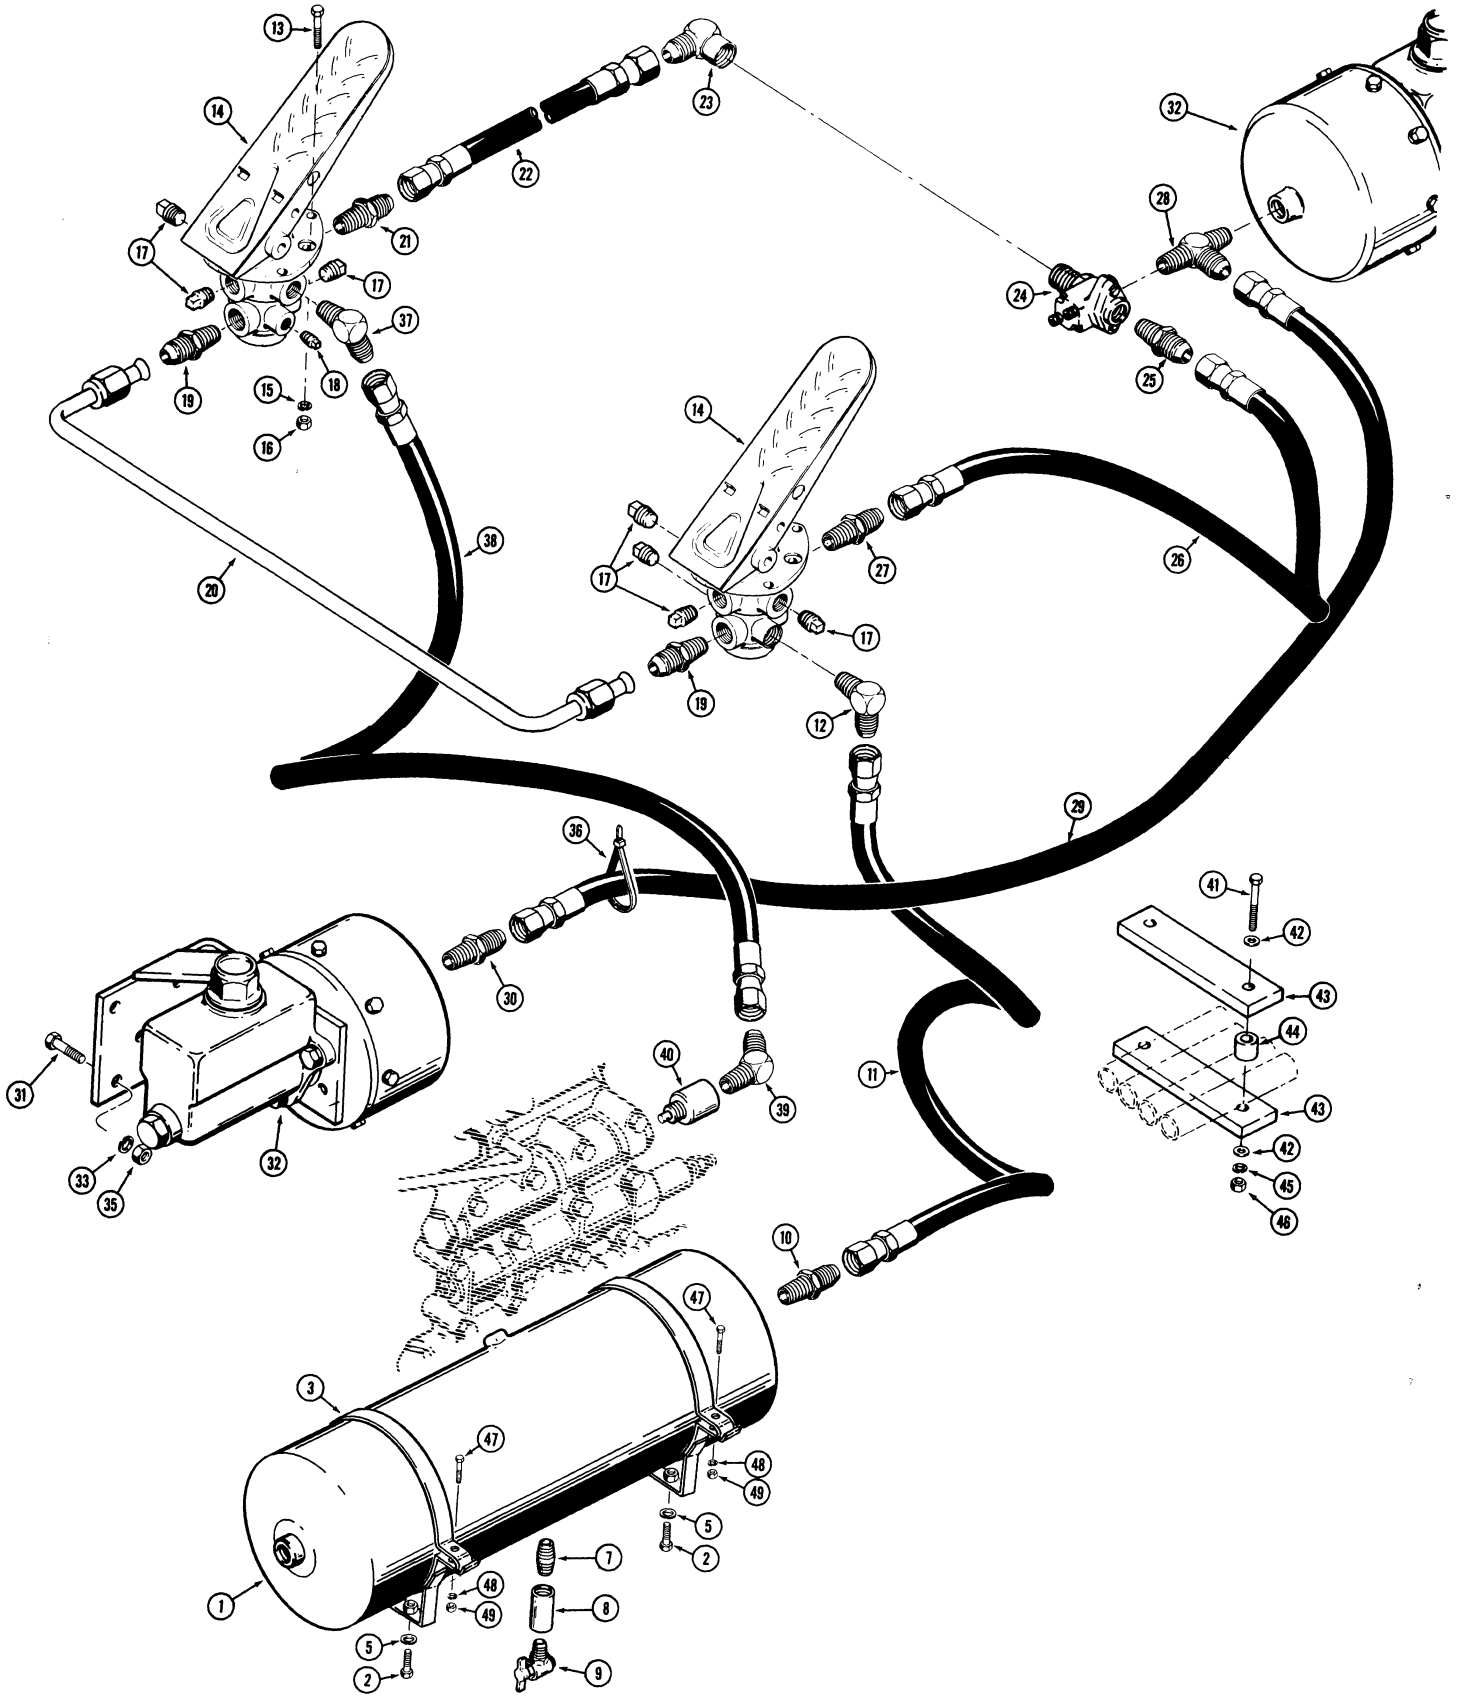

- Please note: If there is no response to CLICKING the link, please download this PDF first and then click on it.

CLICK HERE TO **DOWNLOAD** THE COMPLETE MANUAL

1

11

5

SAFETY LINK
 ENGAGE LINK FOR LOCKING
 MACHINE IN STRAIGHT-
 AHEAD POSITION ONLY!

8

TRANSMISSION OIL LEVEL
 CHECK OIL LEVEL WITH ENGINE AT
 IDLE AND TRANS. AT OPERATING TEMP.
 OBSERVE ADD AND FULL MARKINGS.
 DO NOT OVER FILL!

9

SHUT OFF AIR VALVE THEN
 UNSCREW FILLER DIP STICK
 SLOWLY FOR DAILY CHECK